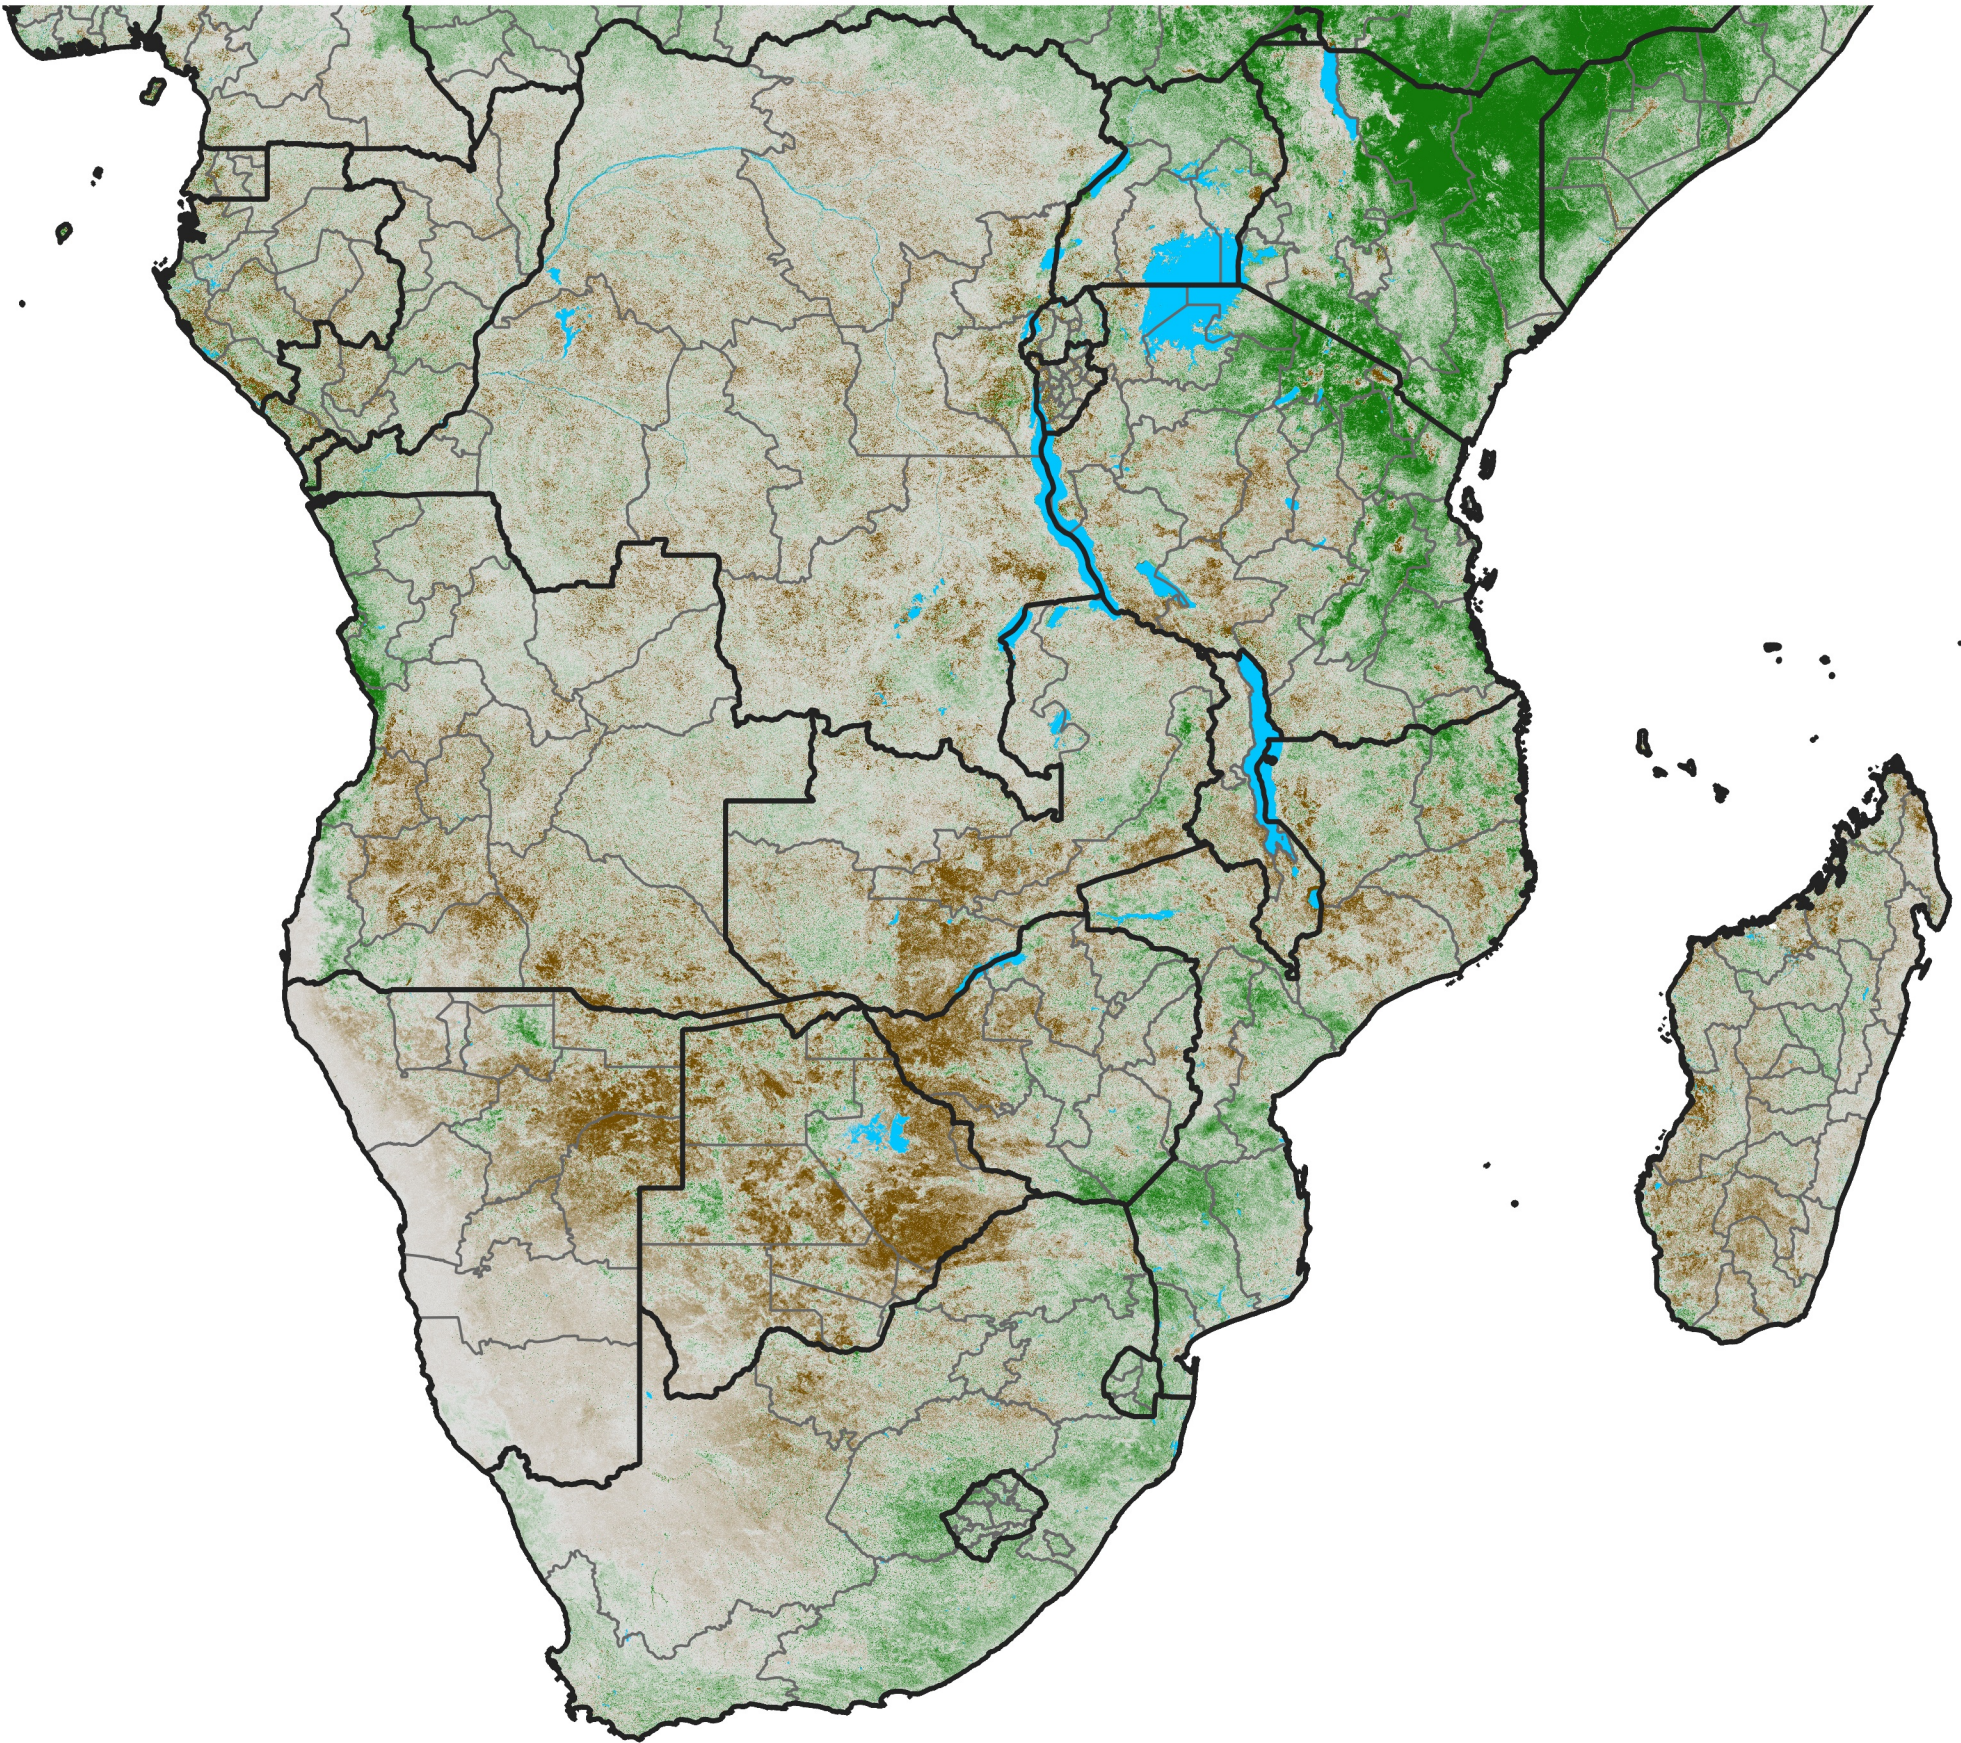

Southern Africa NDVI Anomaly

2023 minus mean (2003 - 2022)

Period 34 / December 01 - 10, 2023

NDVI Anomaly

< -0.3 -0.2 -0.1 -0.05 0.05 0.1 0.2 >0.3

Negative

No Difference

Positive