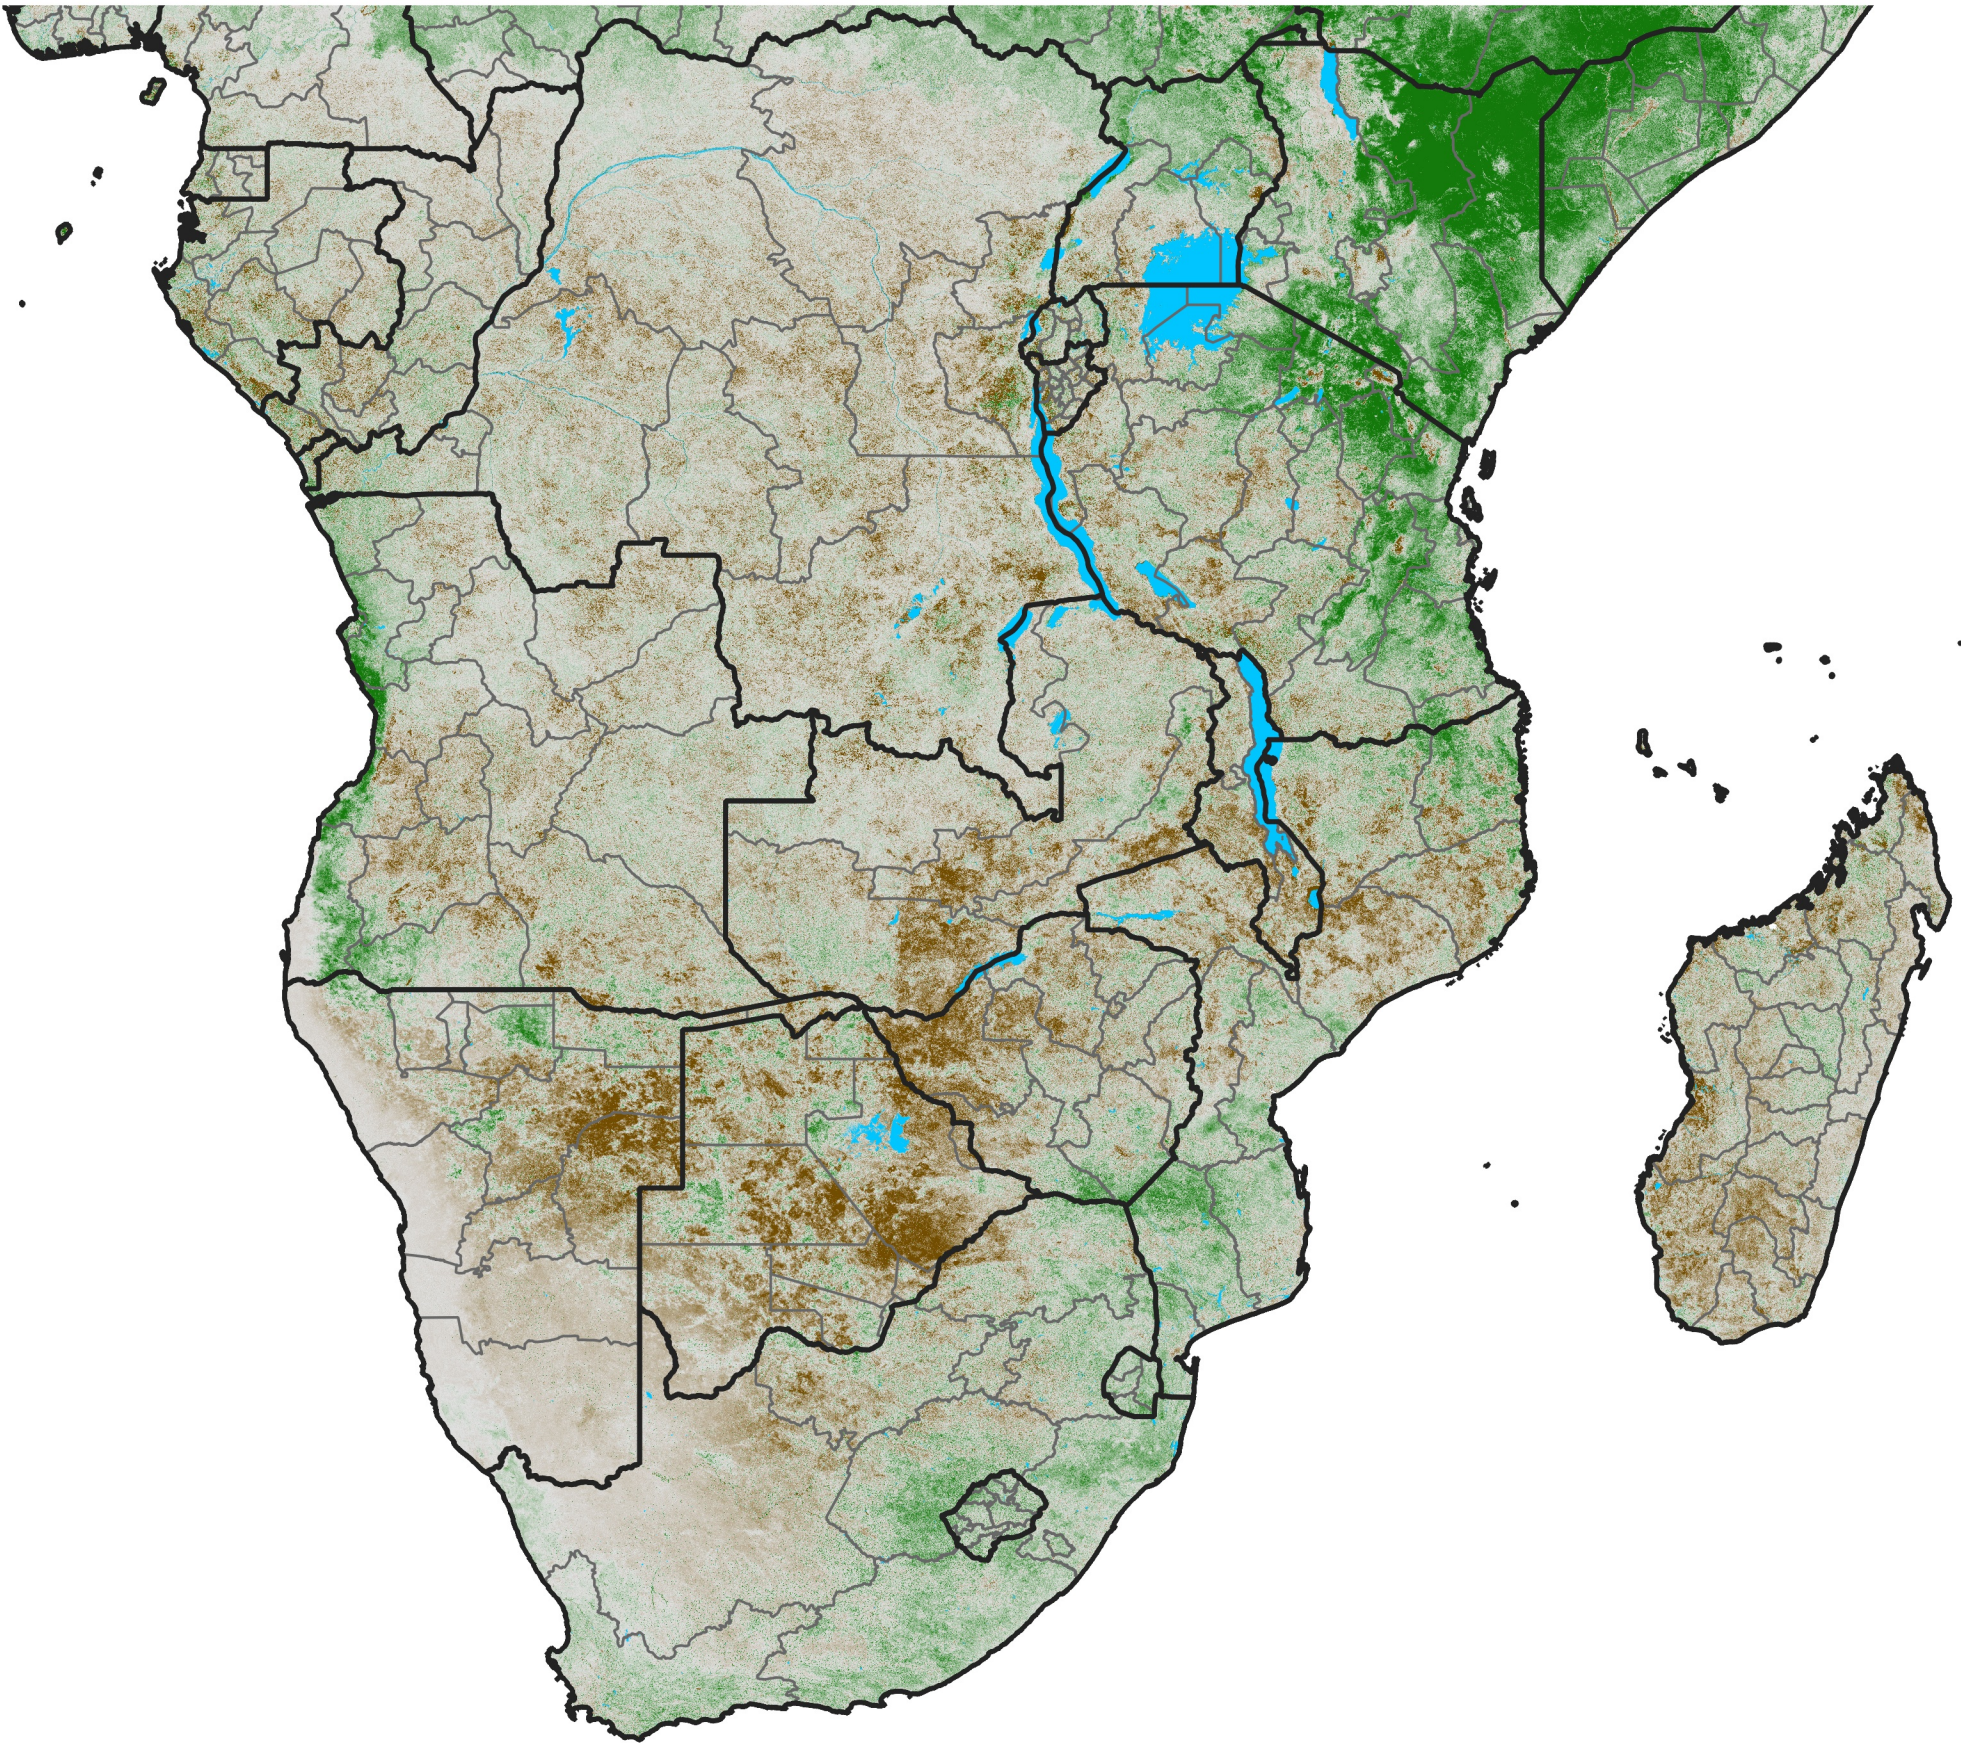

Southern Africa NDVI Anomaly

2023 minus mean (2003 - 2022)

Period 35 / December 11 - 20, 2023

NDVI Anomaly

< -0.3 -0.2 -0.1 -0.05 0.05 0.1 0.2 >0.3

Negative

No Difference

Positive