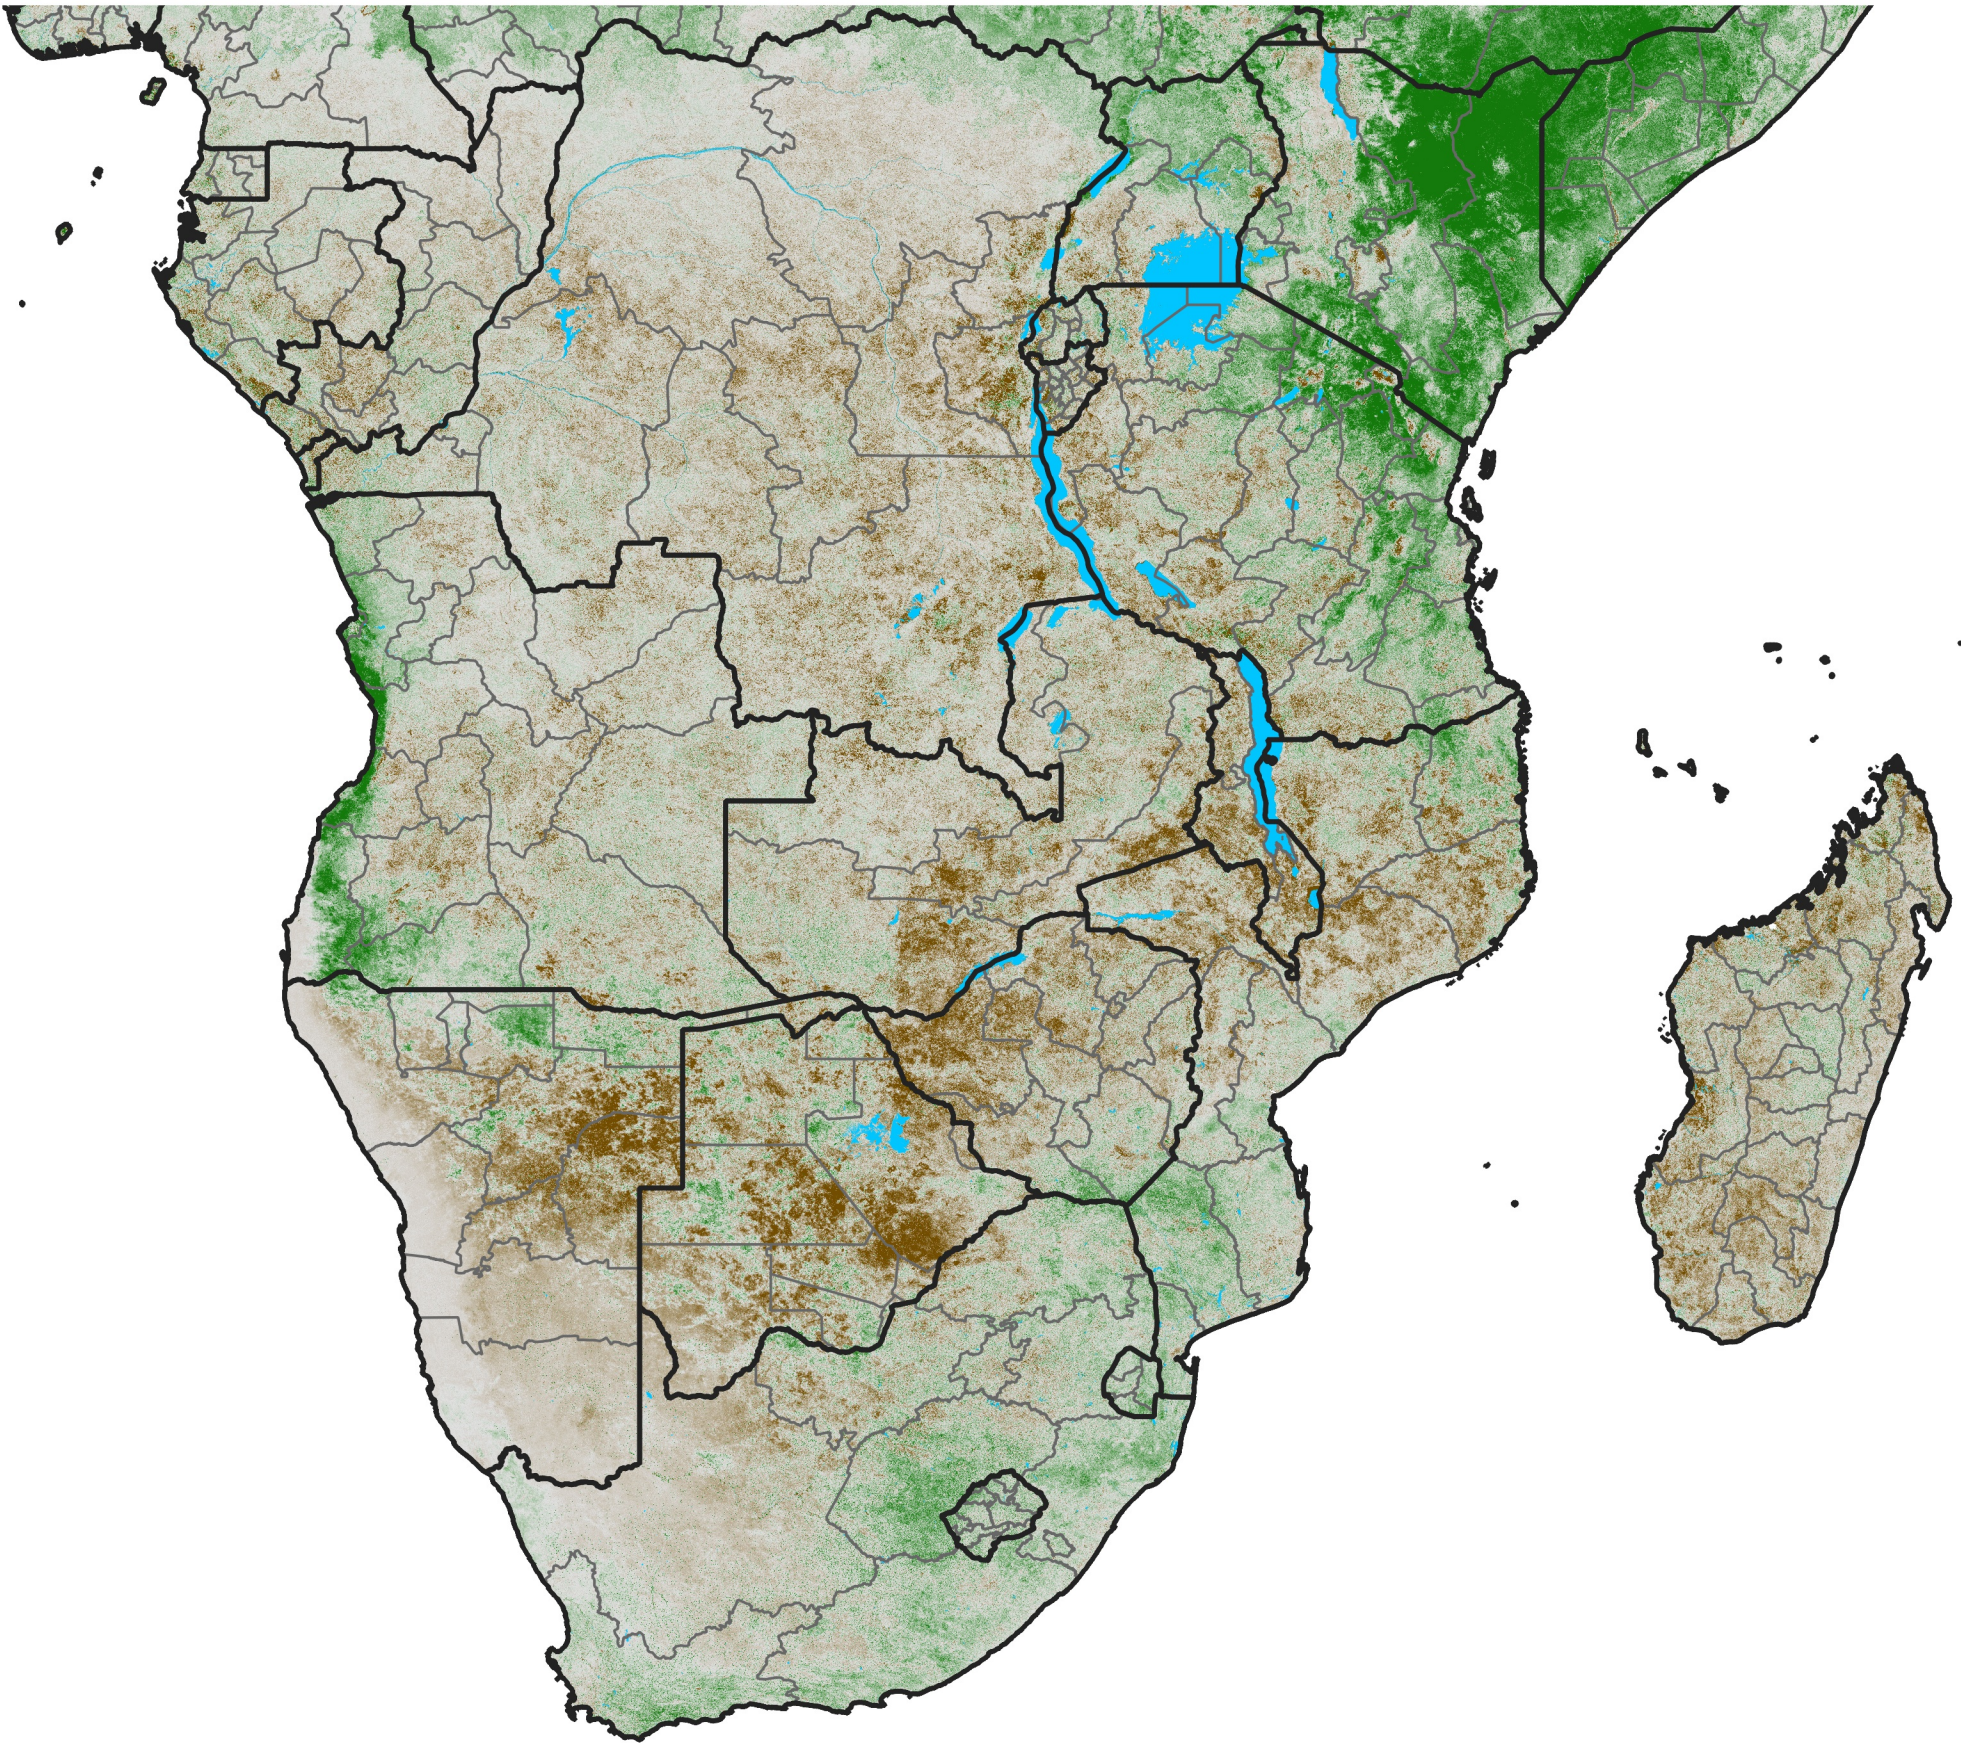

Southern Africa NDVI Anomaly

2023 minus mean (2003 - 2022)

Period 36 / December 21 - 31, 2023

NDVI Anomaly

< -0.3 -0.2 -0.1 -0.05 0.05 0.1 0.2 >0.3

Negative

No Difference

Positive