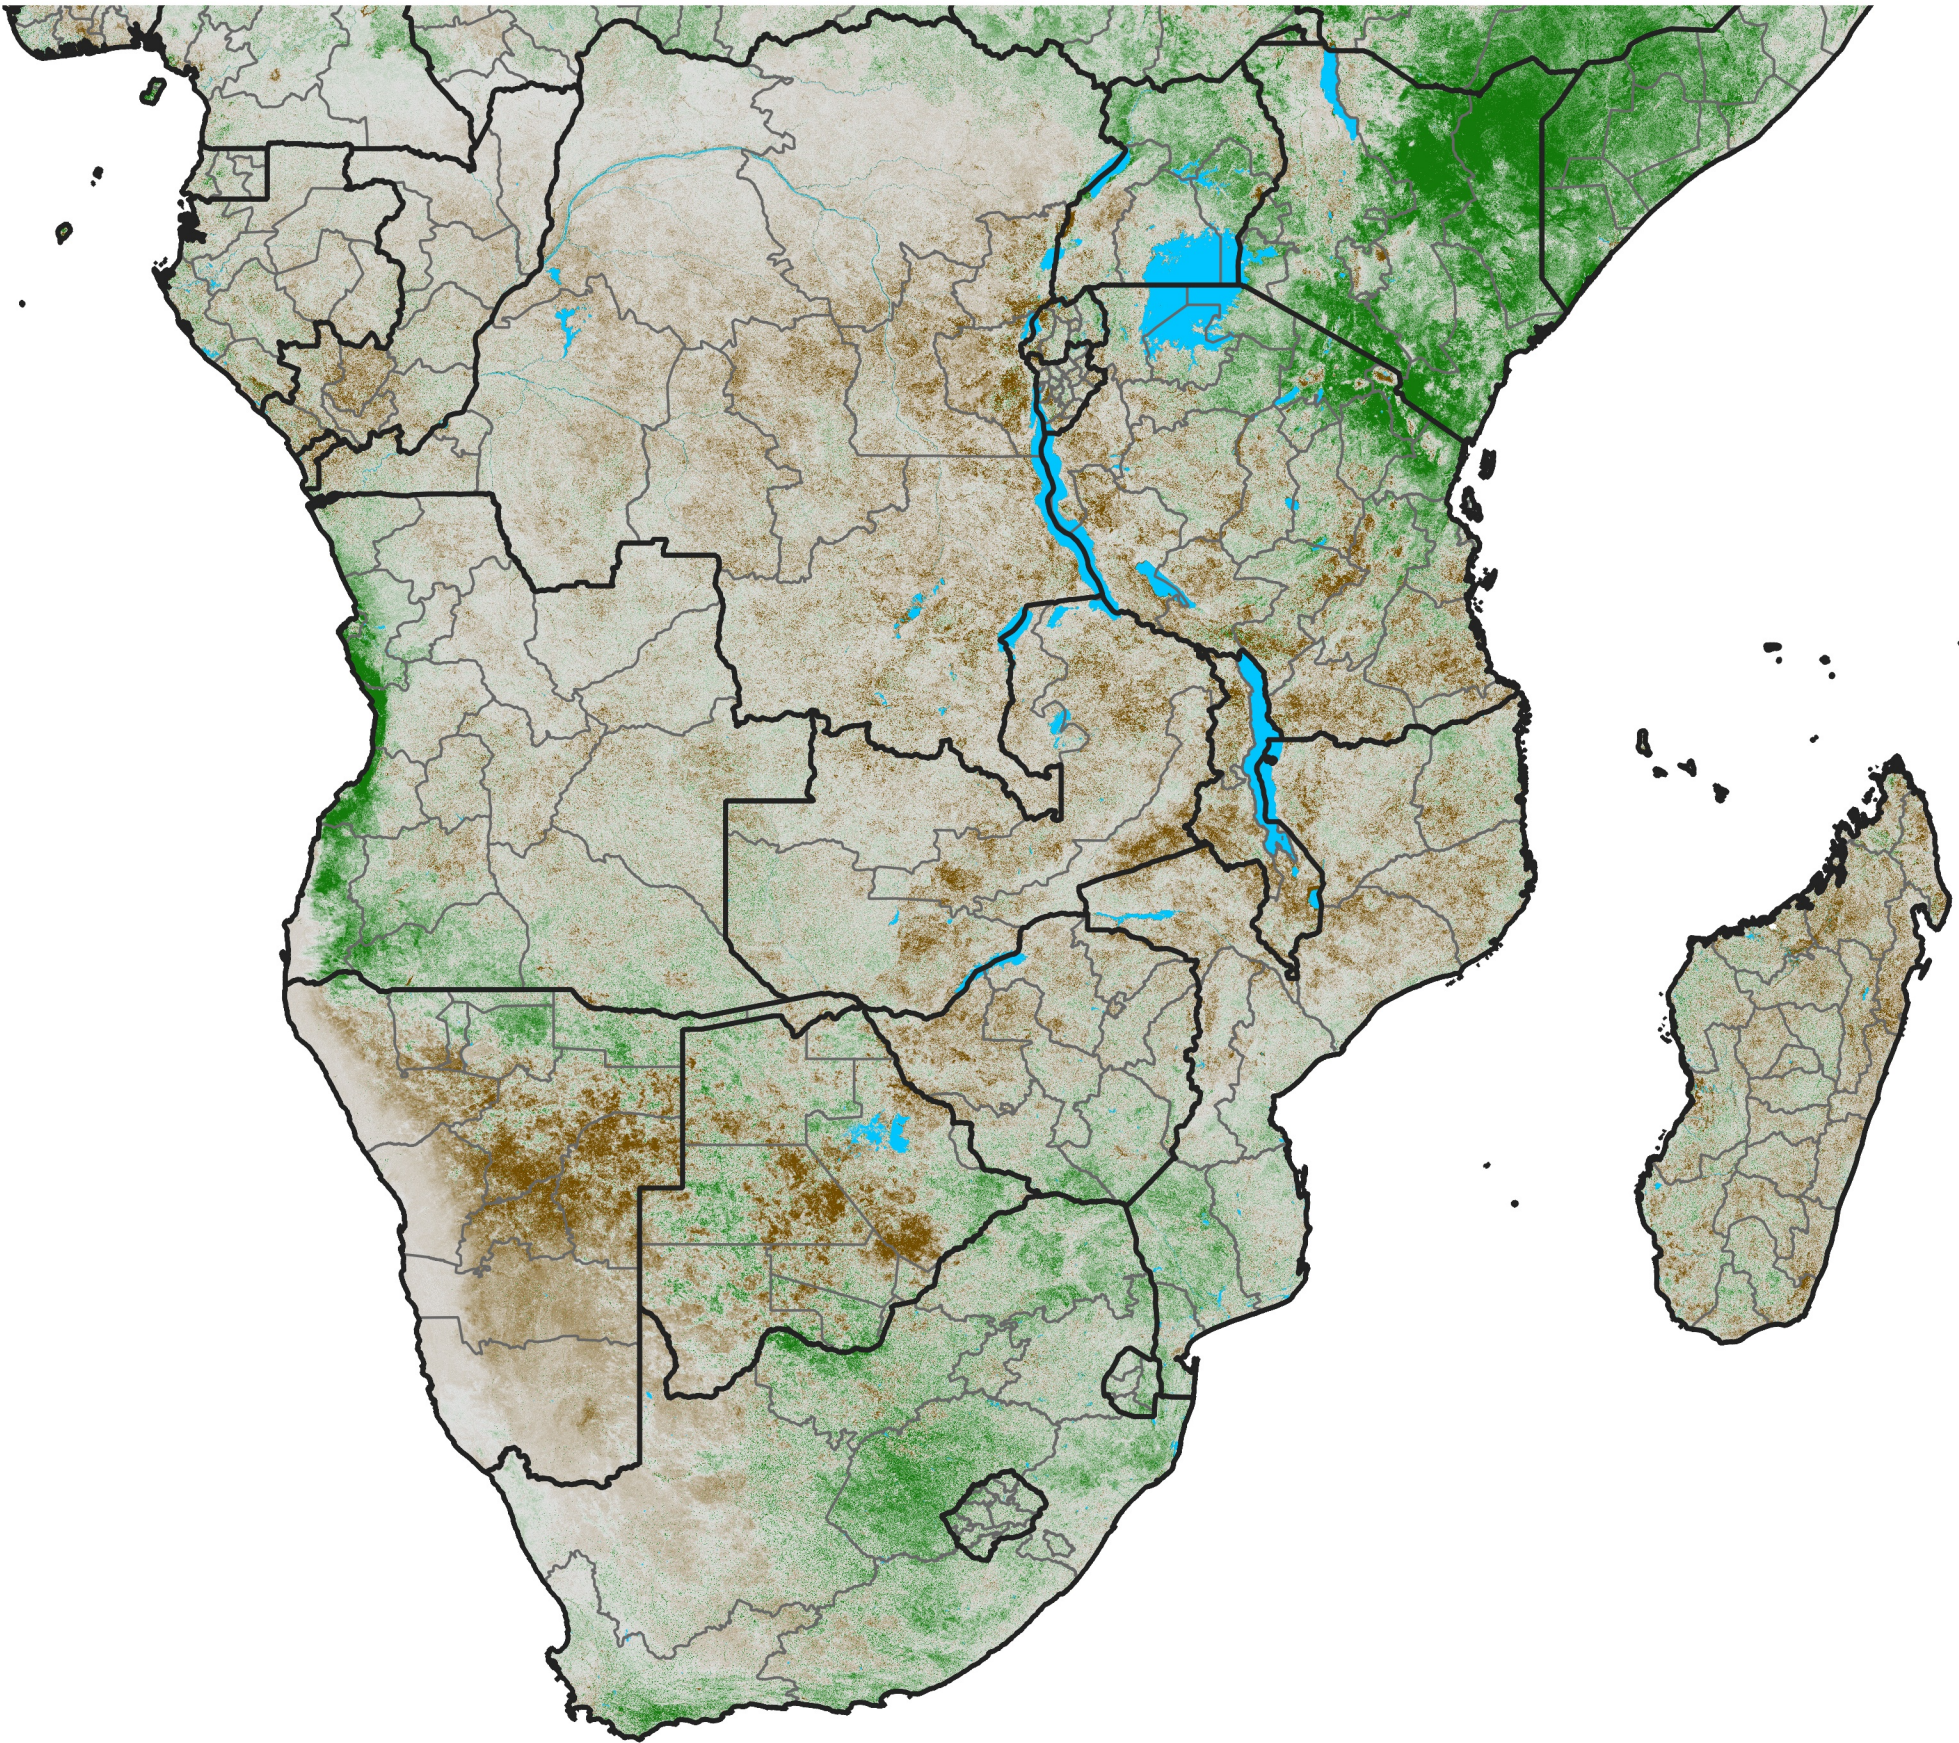

# Southern Africa NDVI Anomaly

2024 minus mean (2003 - 2022)  
Period 02 / January 11 - 20, 2024

## NDVI Anomaly

< -0.3   -0.2   -0.1   -0.05   0.05   0.1   0.2   >0.3

Negative

No Difference

Positive