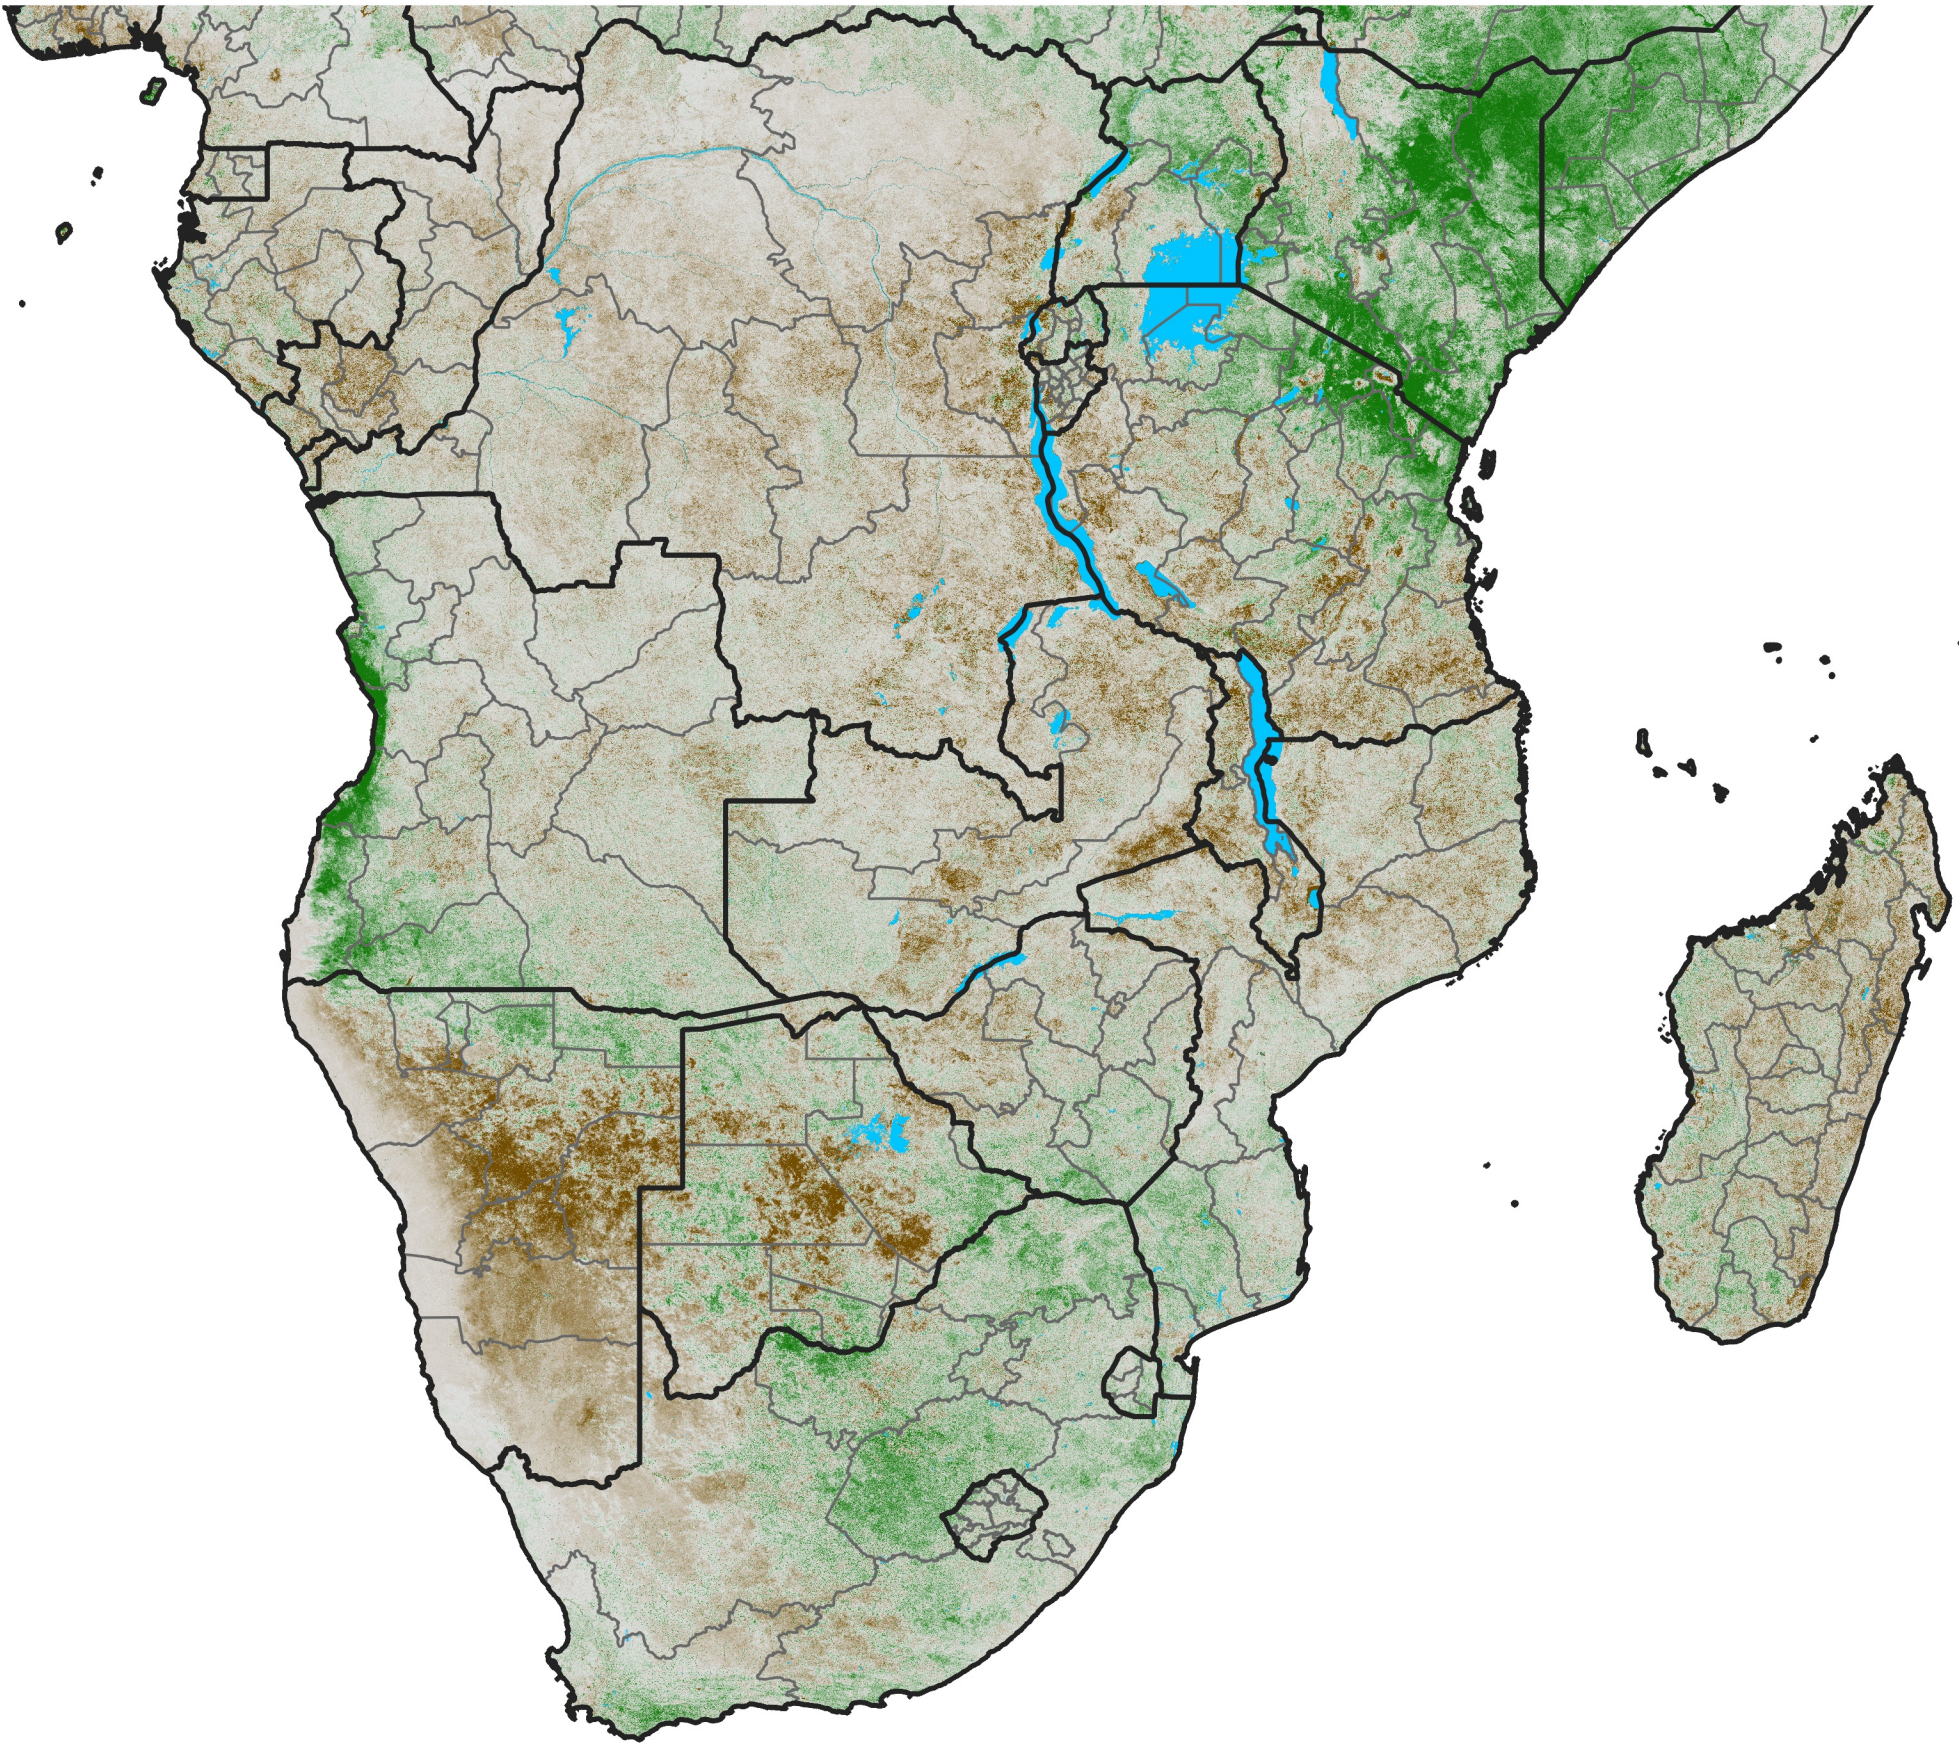

# Southern Africa NDVI Anomaly

2024 minus mean (2003 - 2022)  
Period 03 / January 21 - 31, 2024

## NDVI Anomaly

< -0.3   -0.2   -0.1   -0.05   0.05   0.1   0.2   >0.3

Negative

No Difference

Positive