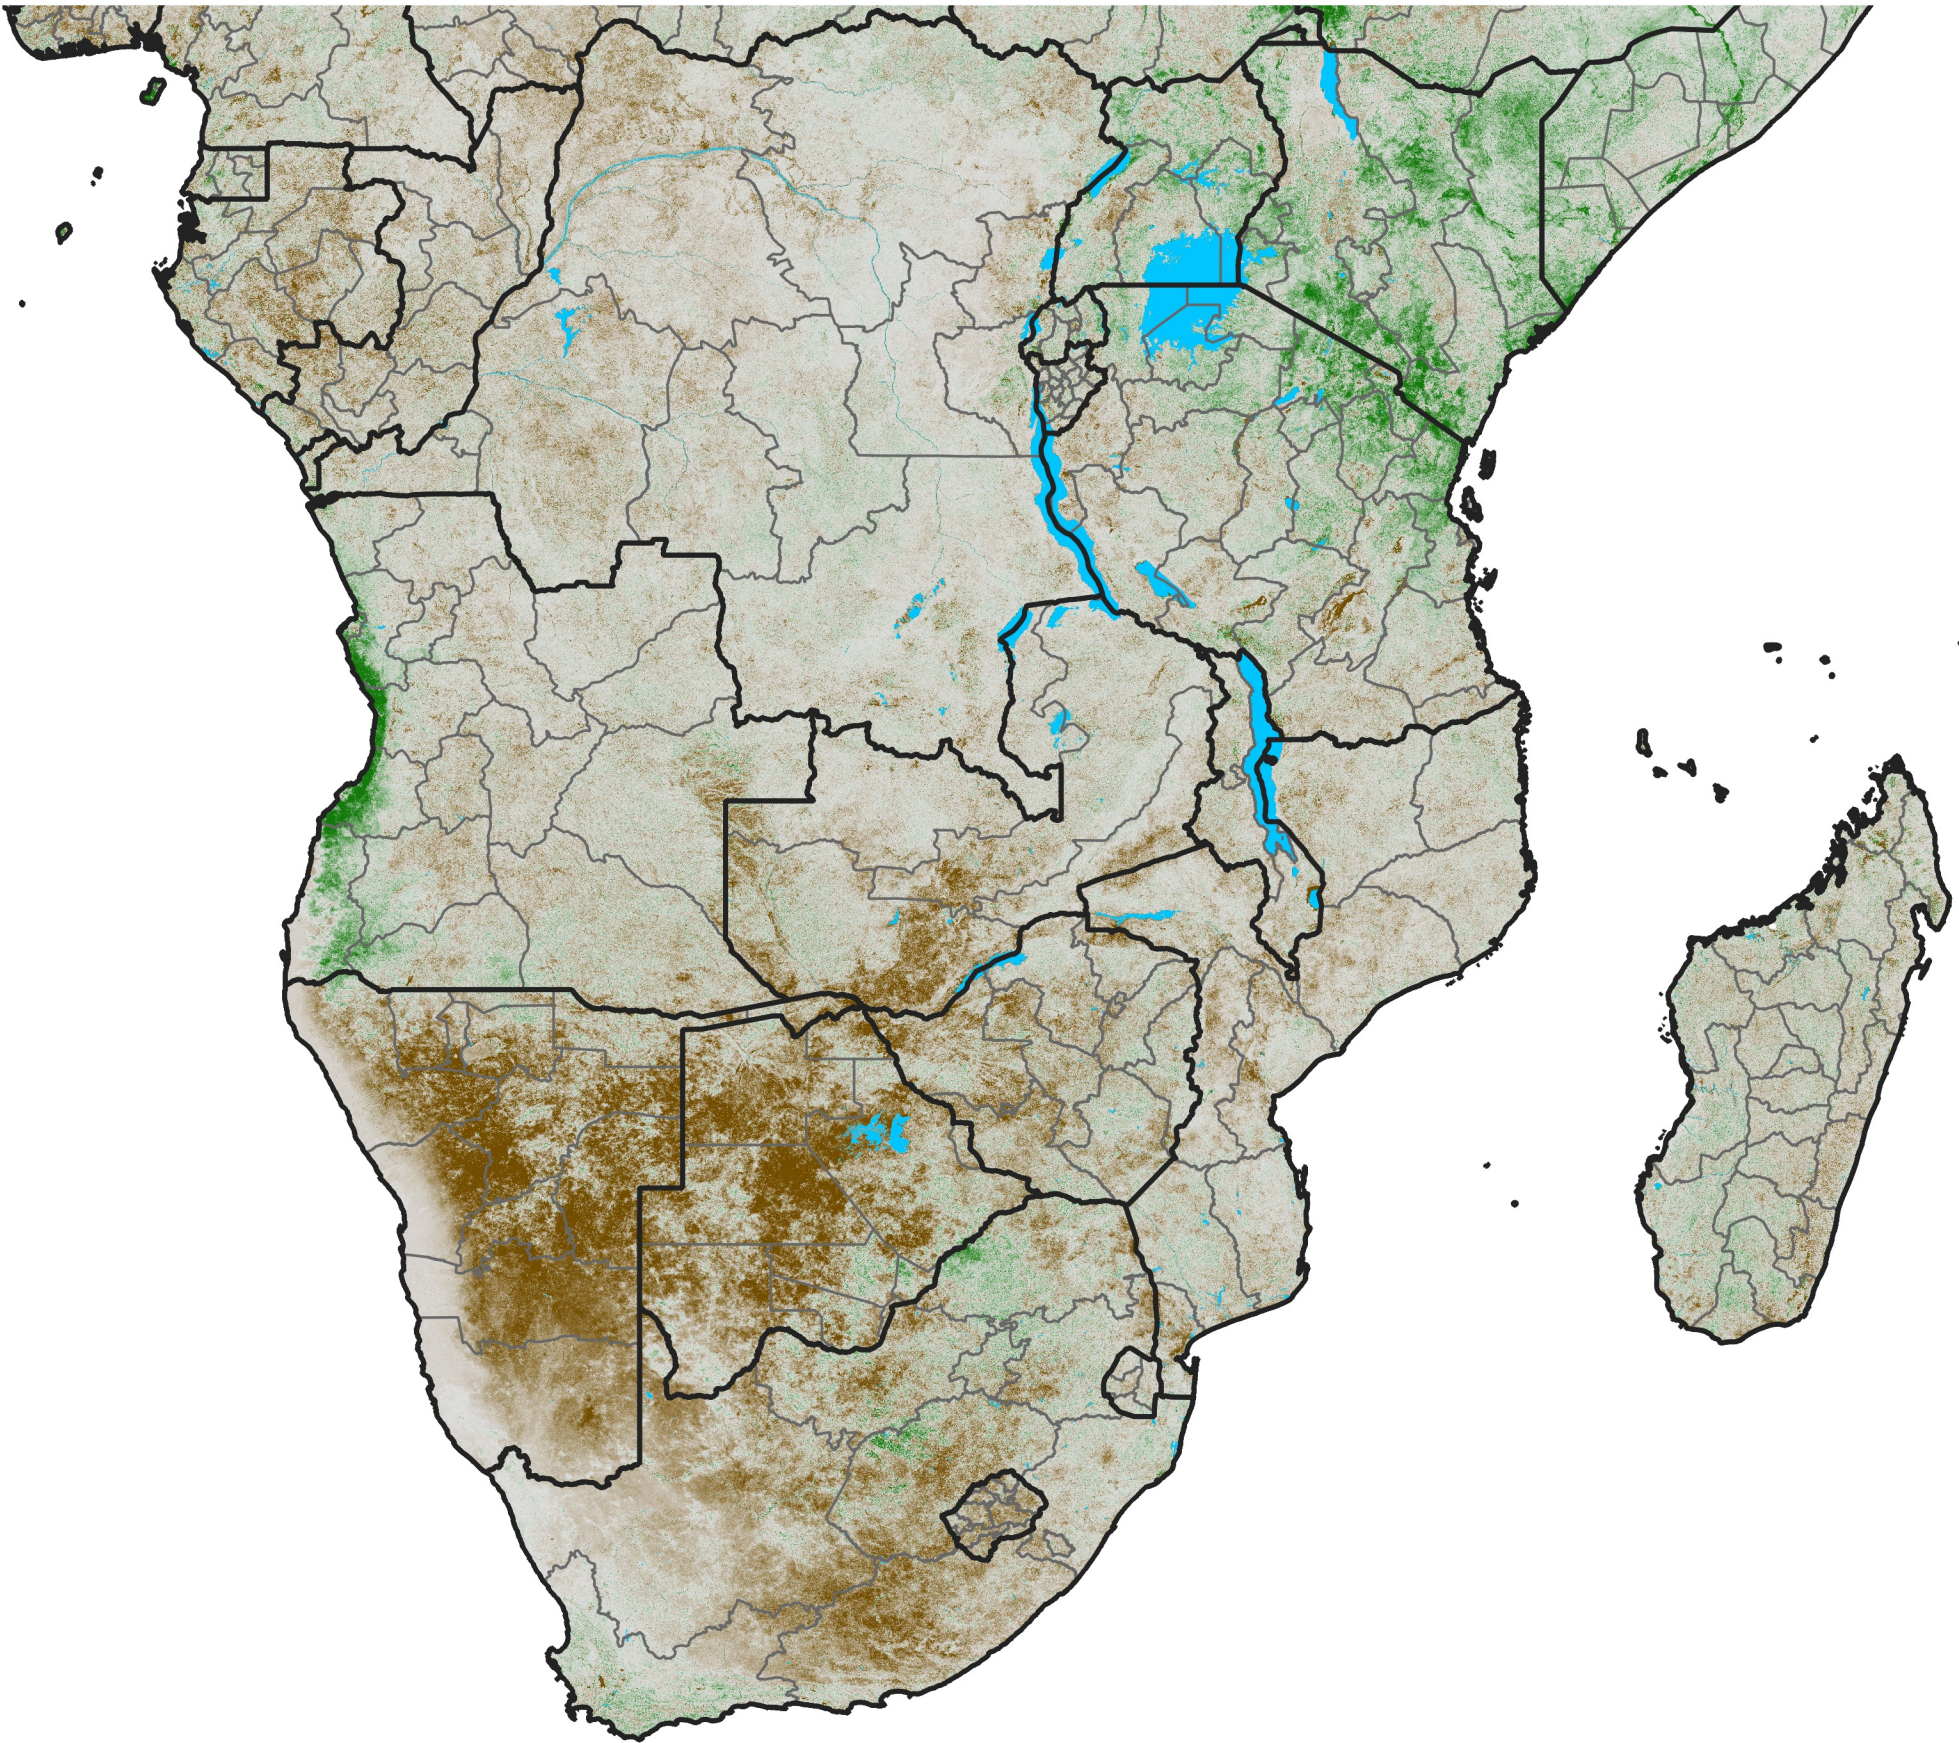

# Southern Africa NDVI Anomaly

2024 minus mean (2003 - 2022)

Period 07 / March 01 - 10, 2024

## NDVI Anomaly

< -0.3   -0.2   -0.1   -0.05   0.05   0.1   0.2   >0.3

Negative

No Difference

Positive