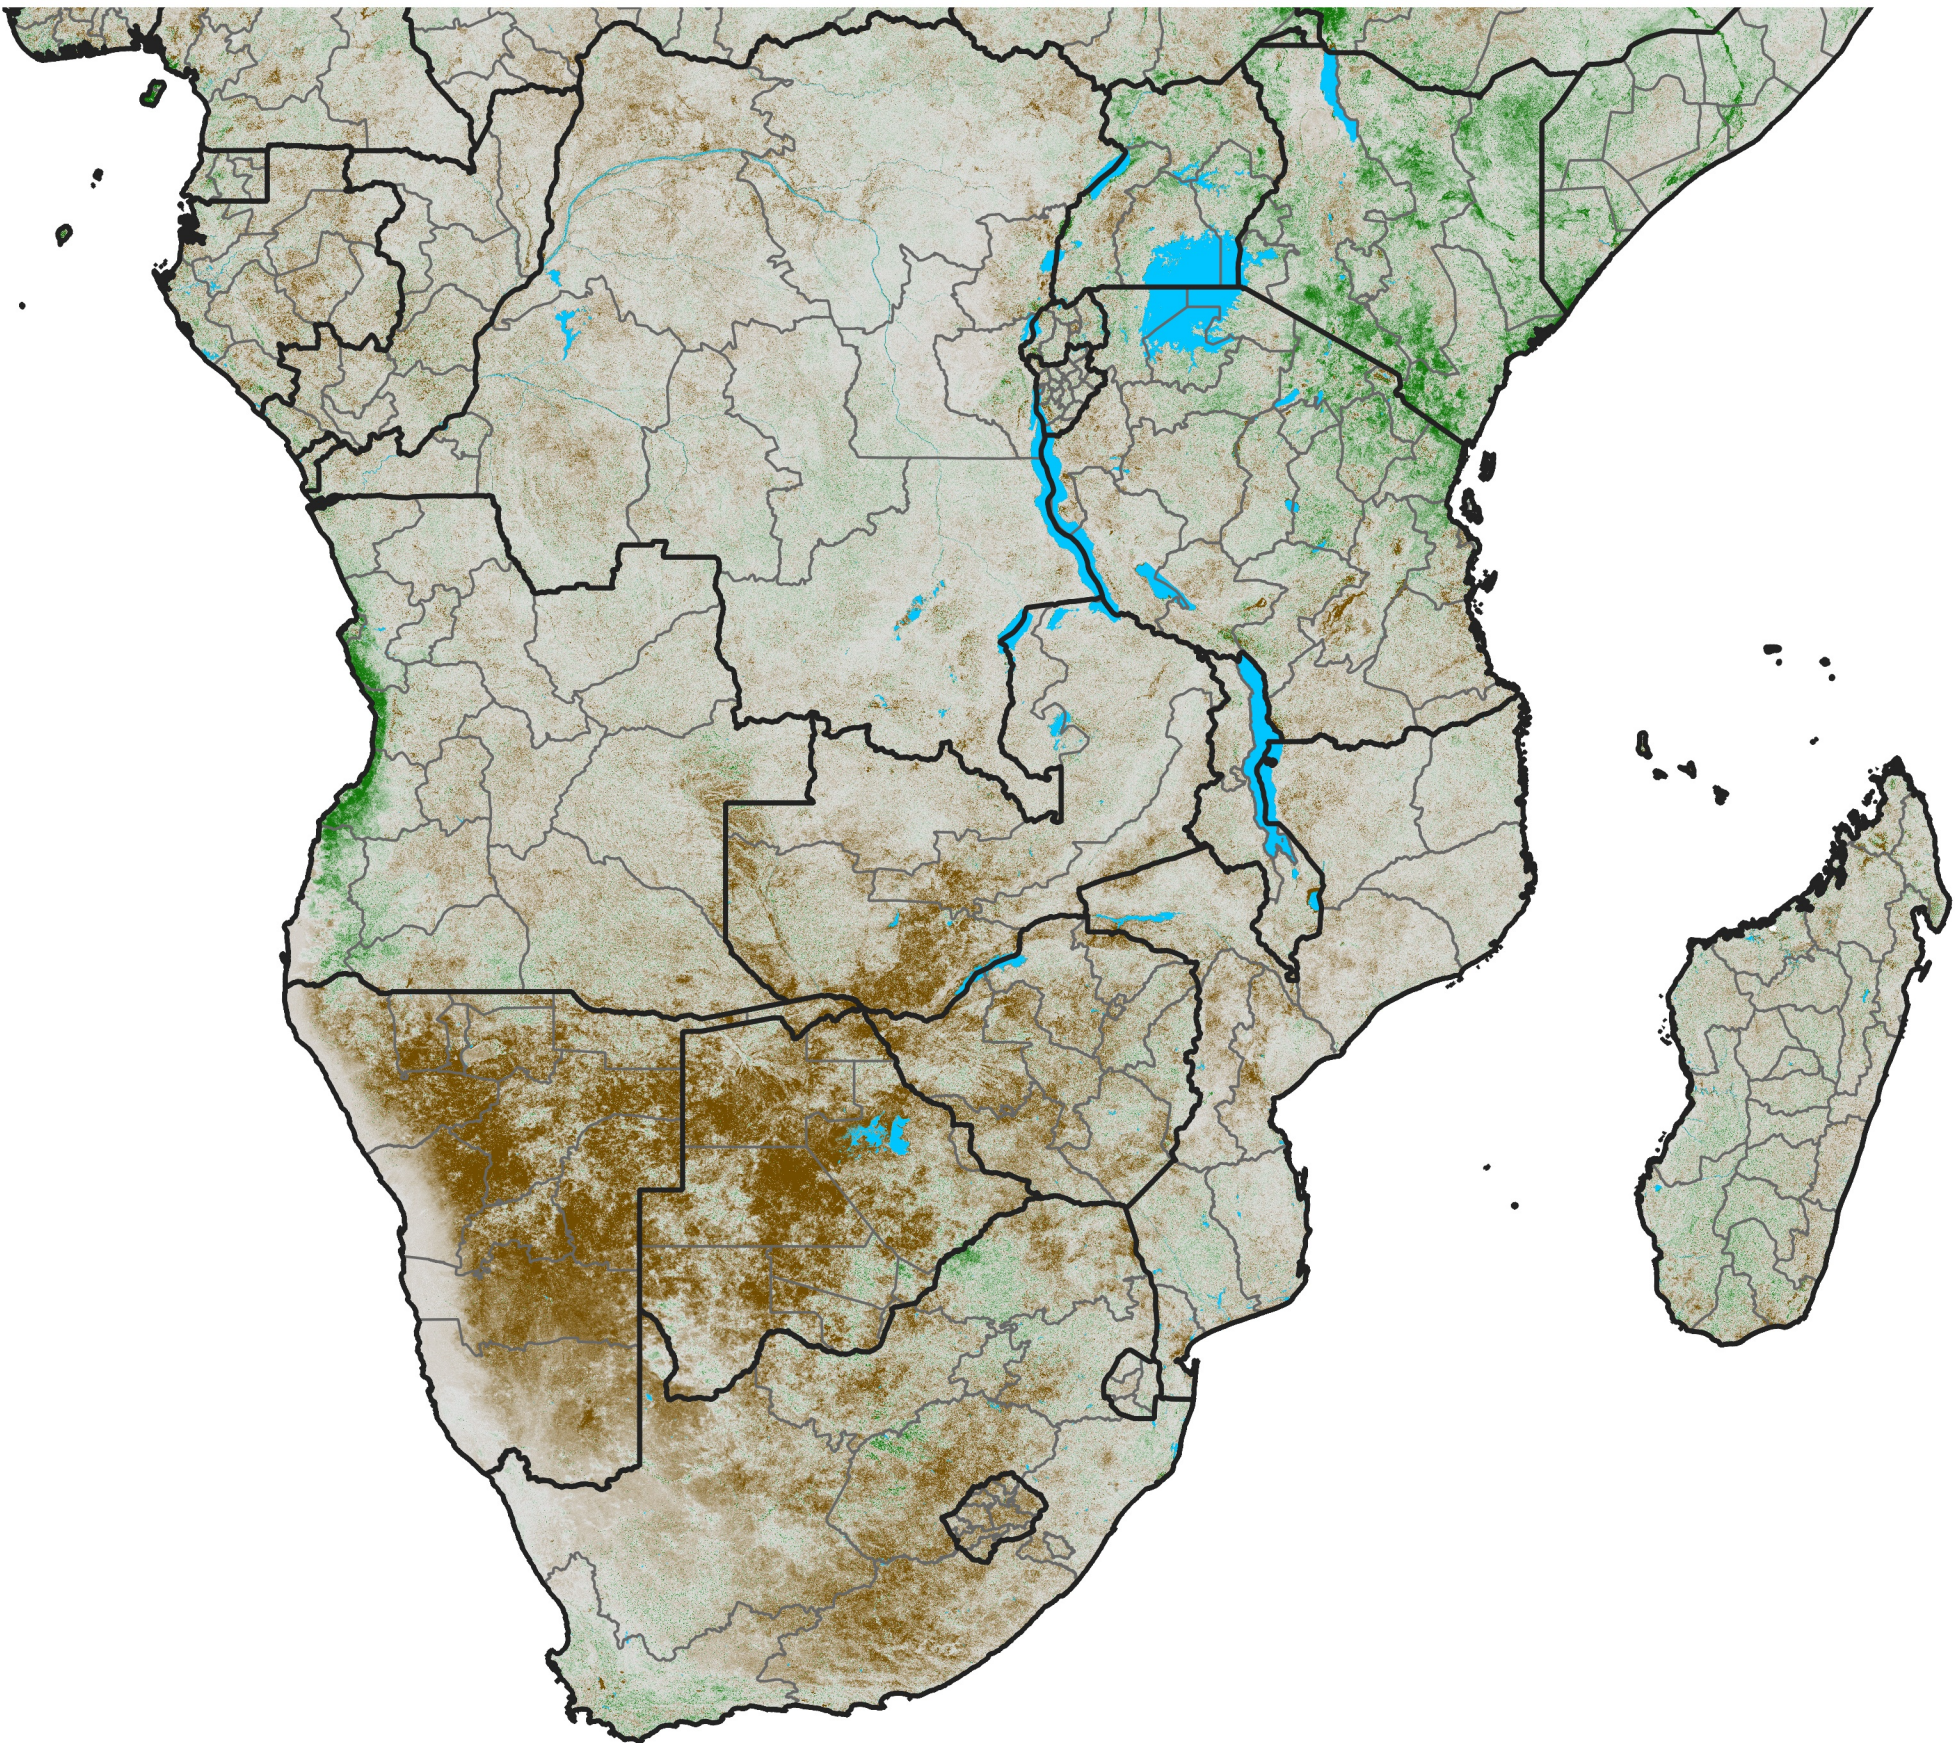

Southern Africa

NDVI Anomaly

2024 minus mean (2003 - 2022)

Period 08 / March 11 - 20, 2024

NDVI Anomaly

< -0.3 -0.2 -0.1 -0.05 0.05 0.1 0.2 >0.3

Negative

No Difference