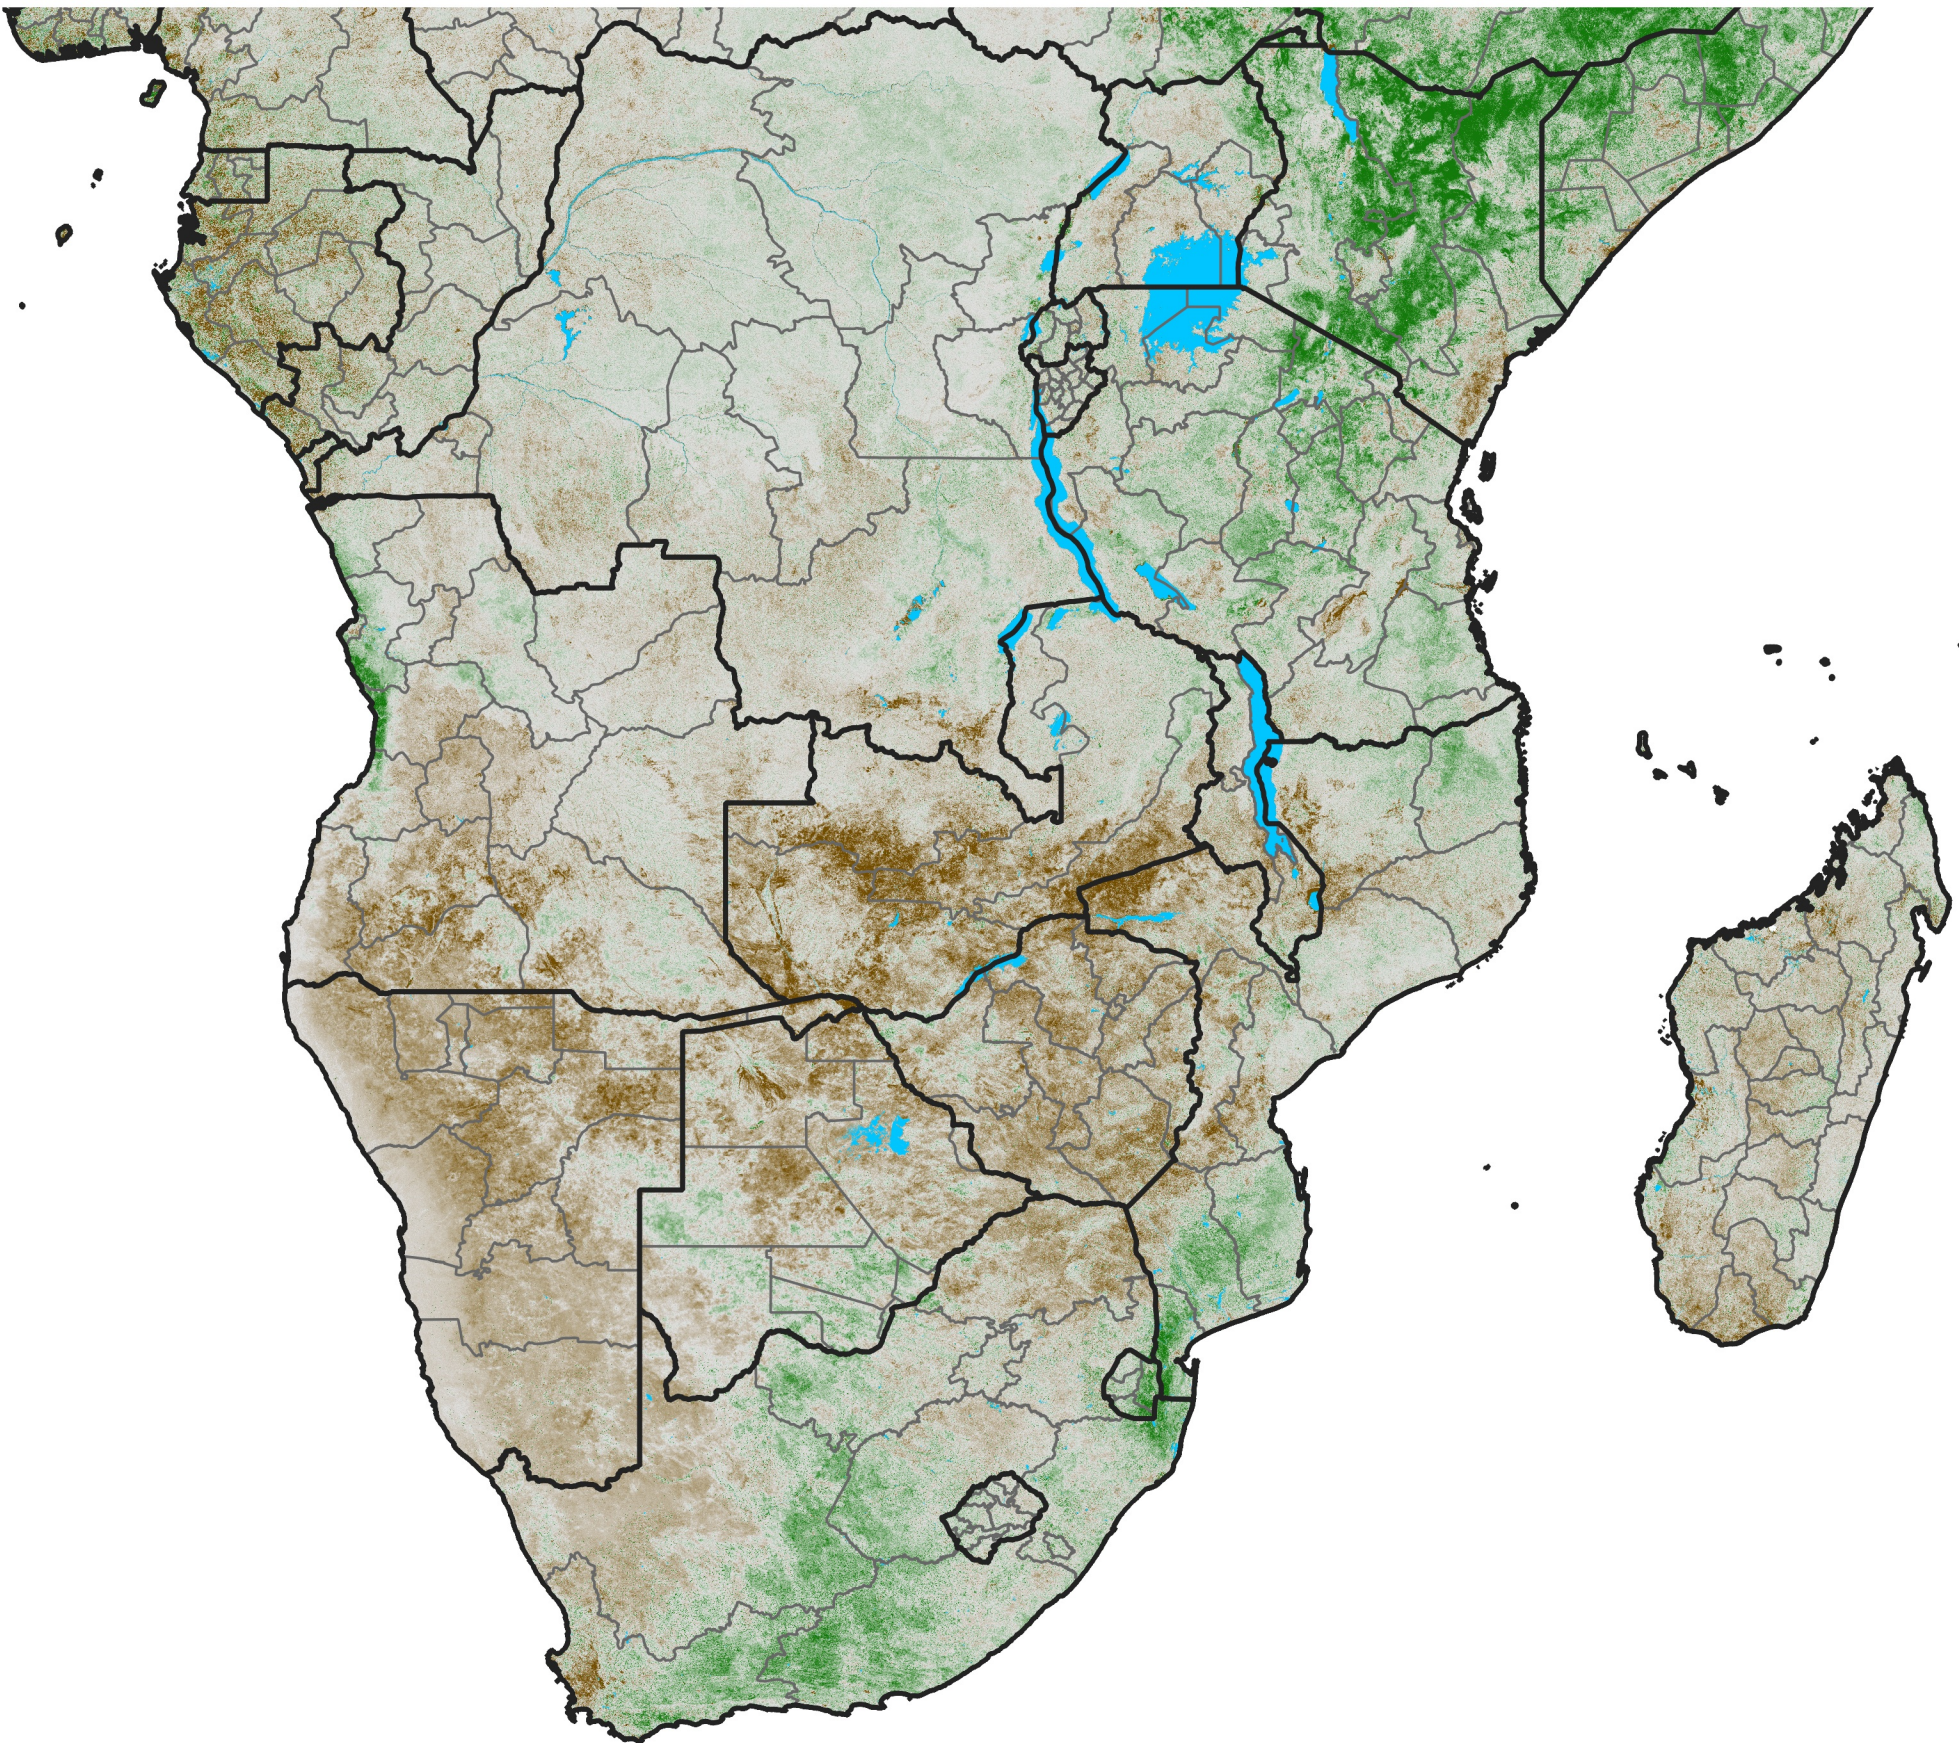

# Southern Africa

## NDVI Anomaly

2024 minus mean (2003 - 2022)

Period 16 / June 01 - 10, 2024