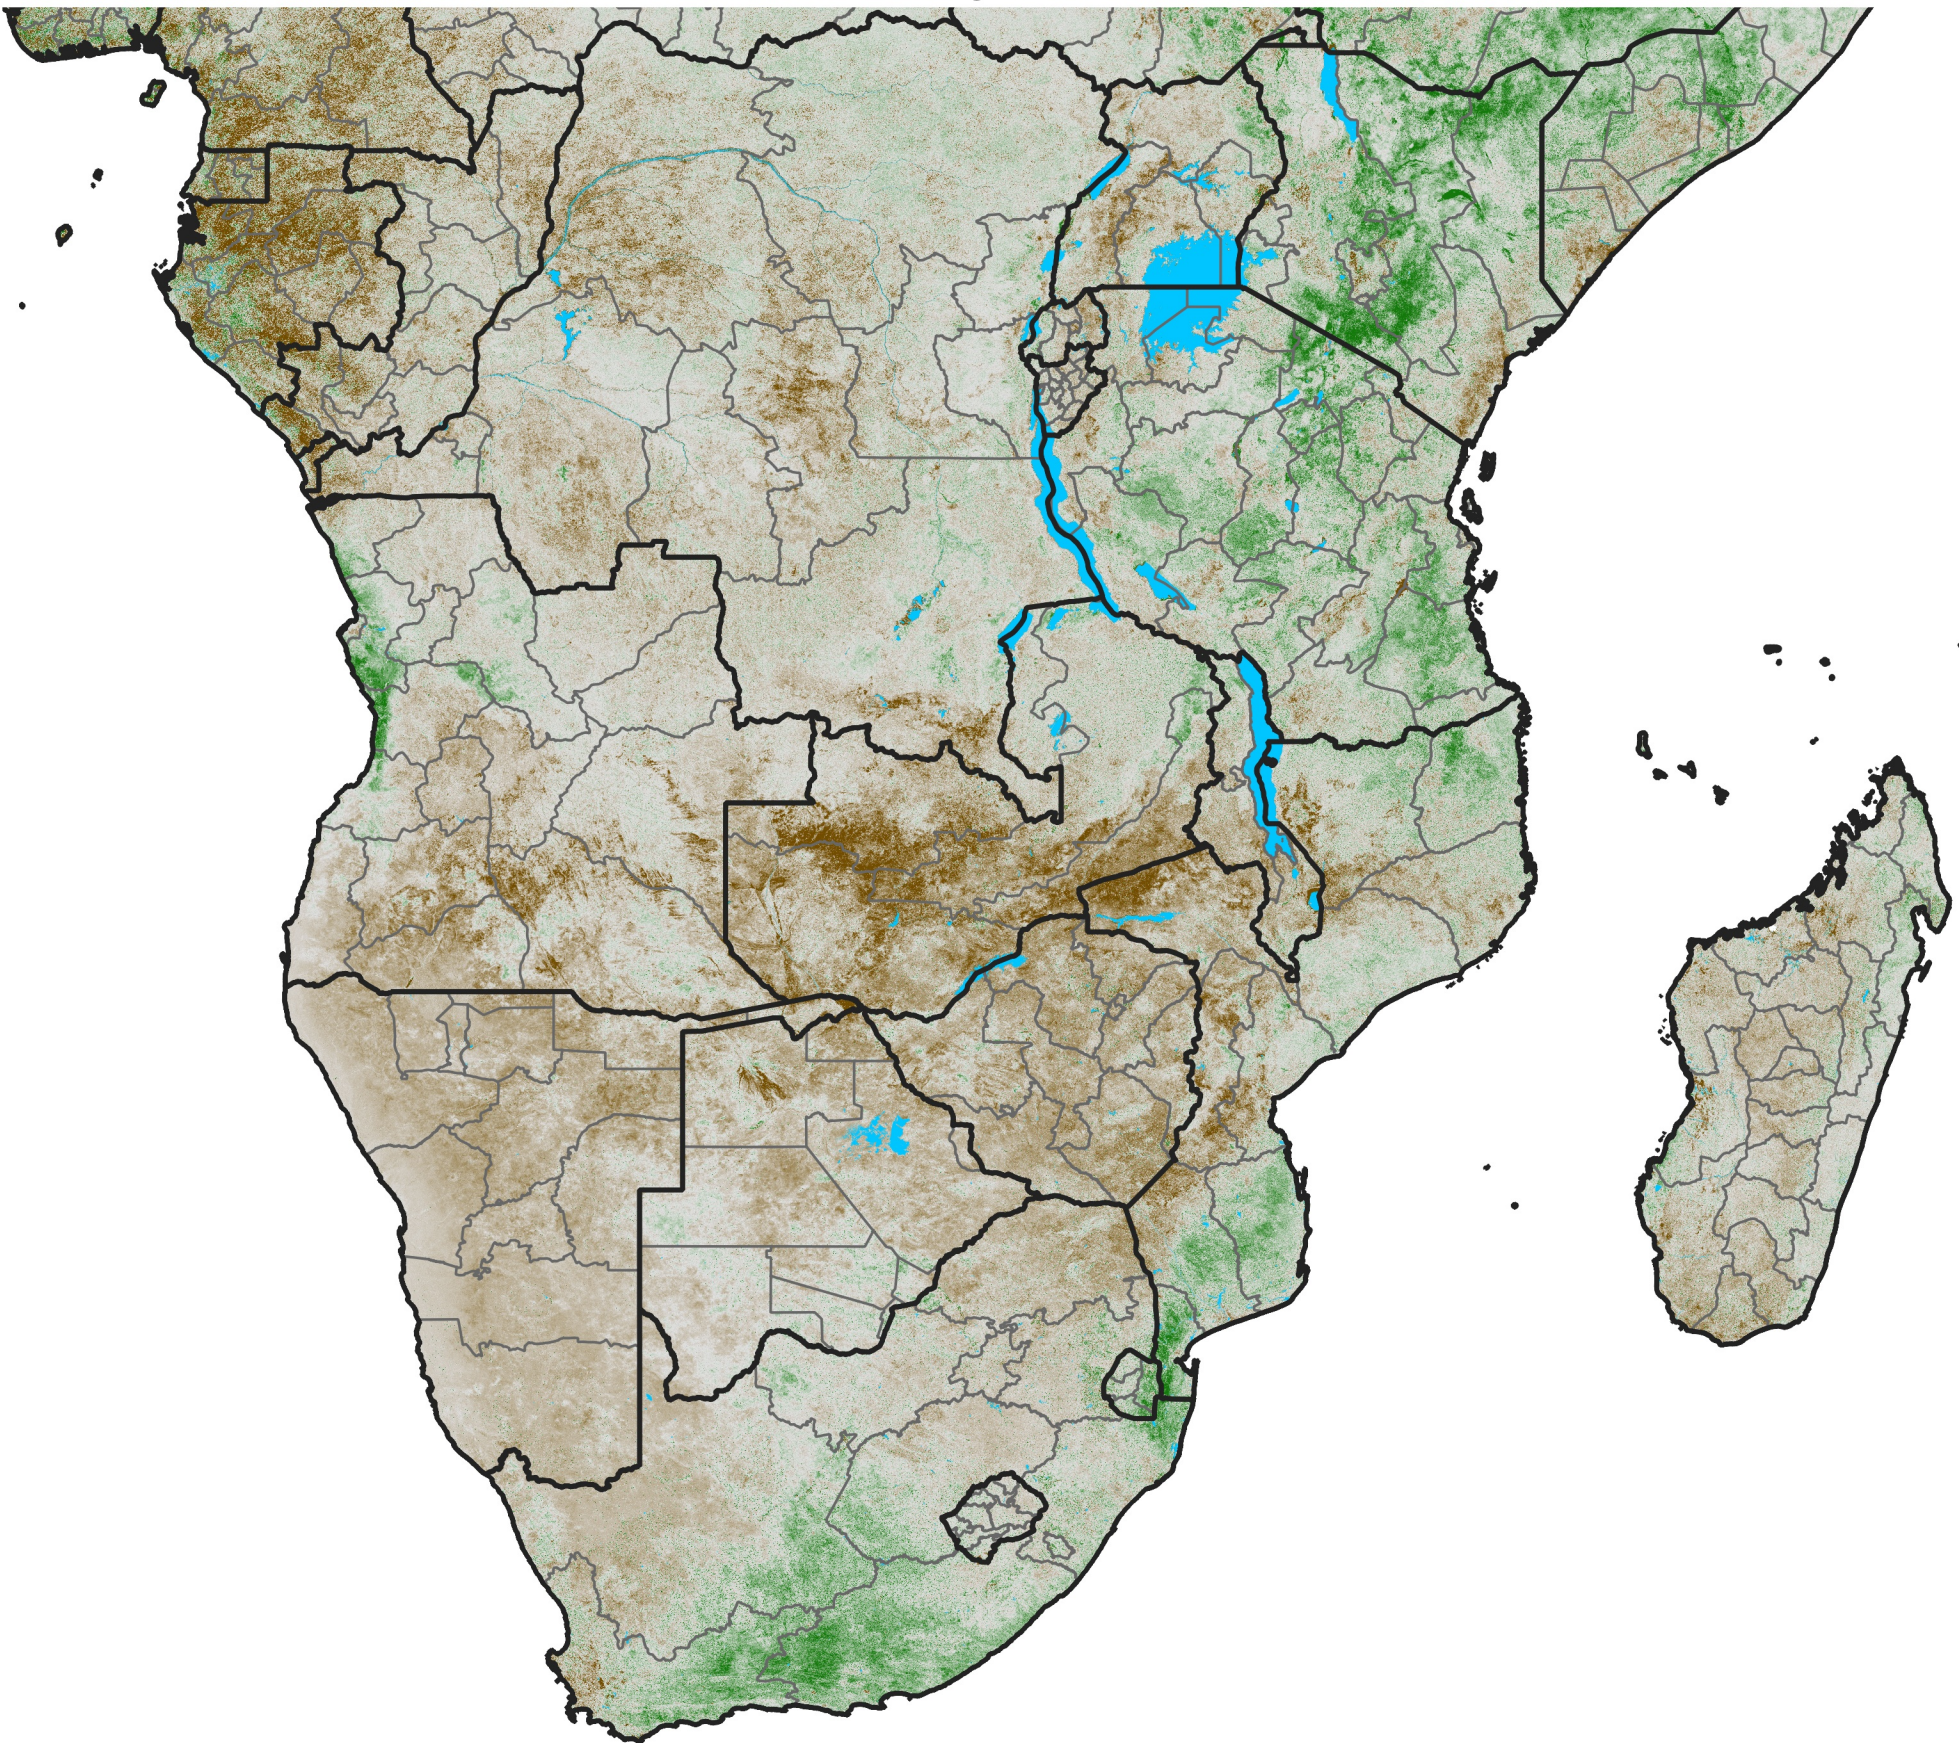

# Southern Africa

## NDVI Anomaly

2024 minus mean (2003 - 2022)

Period 19 / July 01 - 10, 2024

### NDVI Anomaly

< -0.3   -0.2   -0.1   -0.05   0.05   0.1   0.2   >0.3

Negative

No Difference

Positive