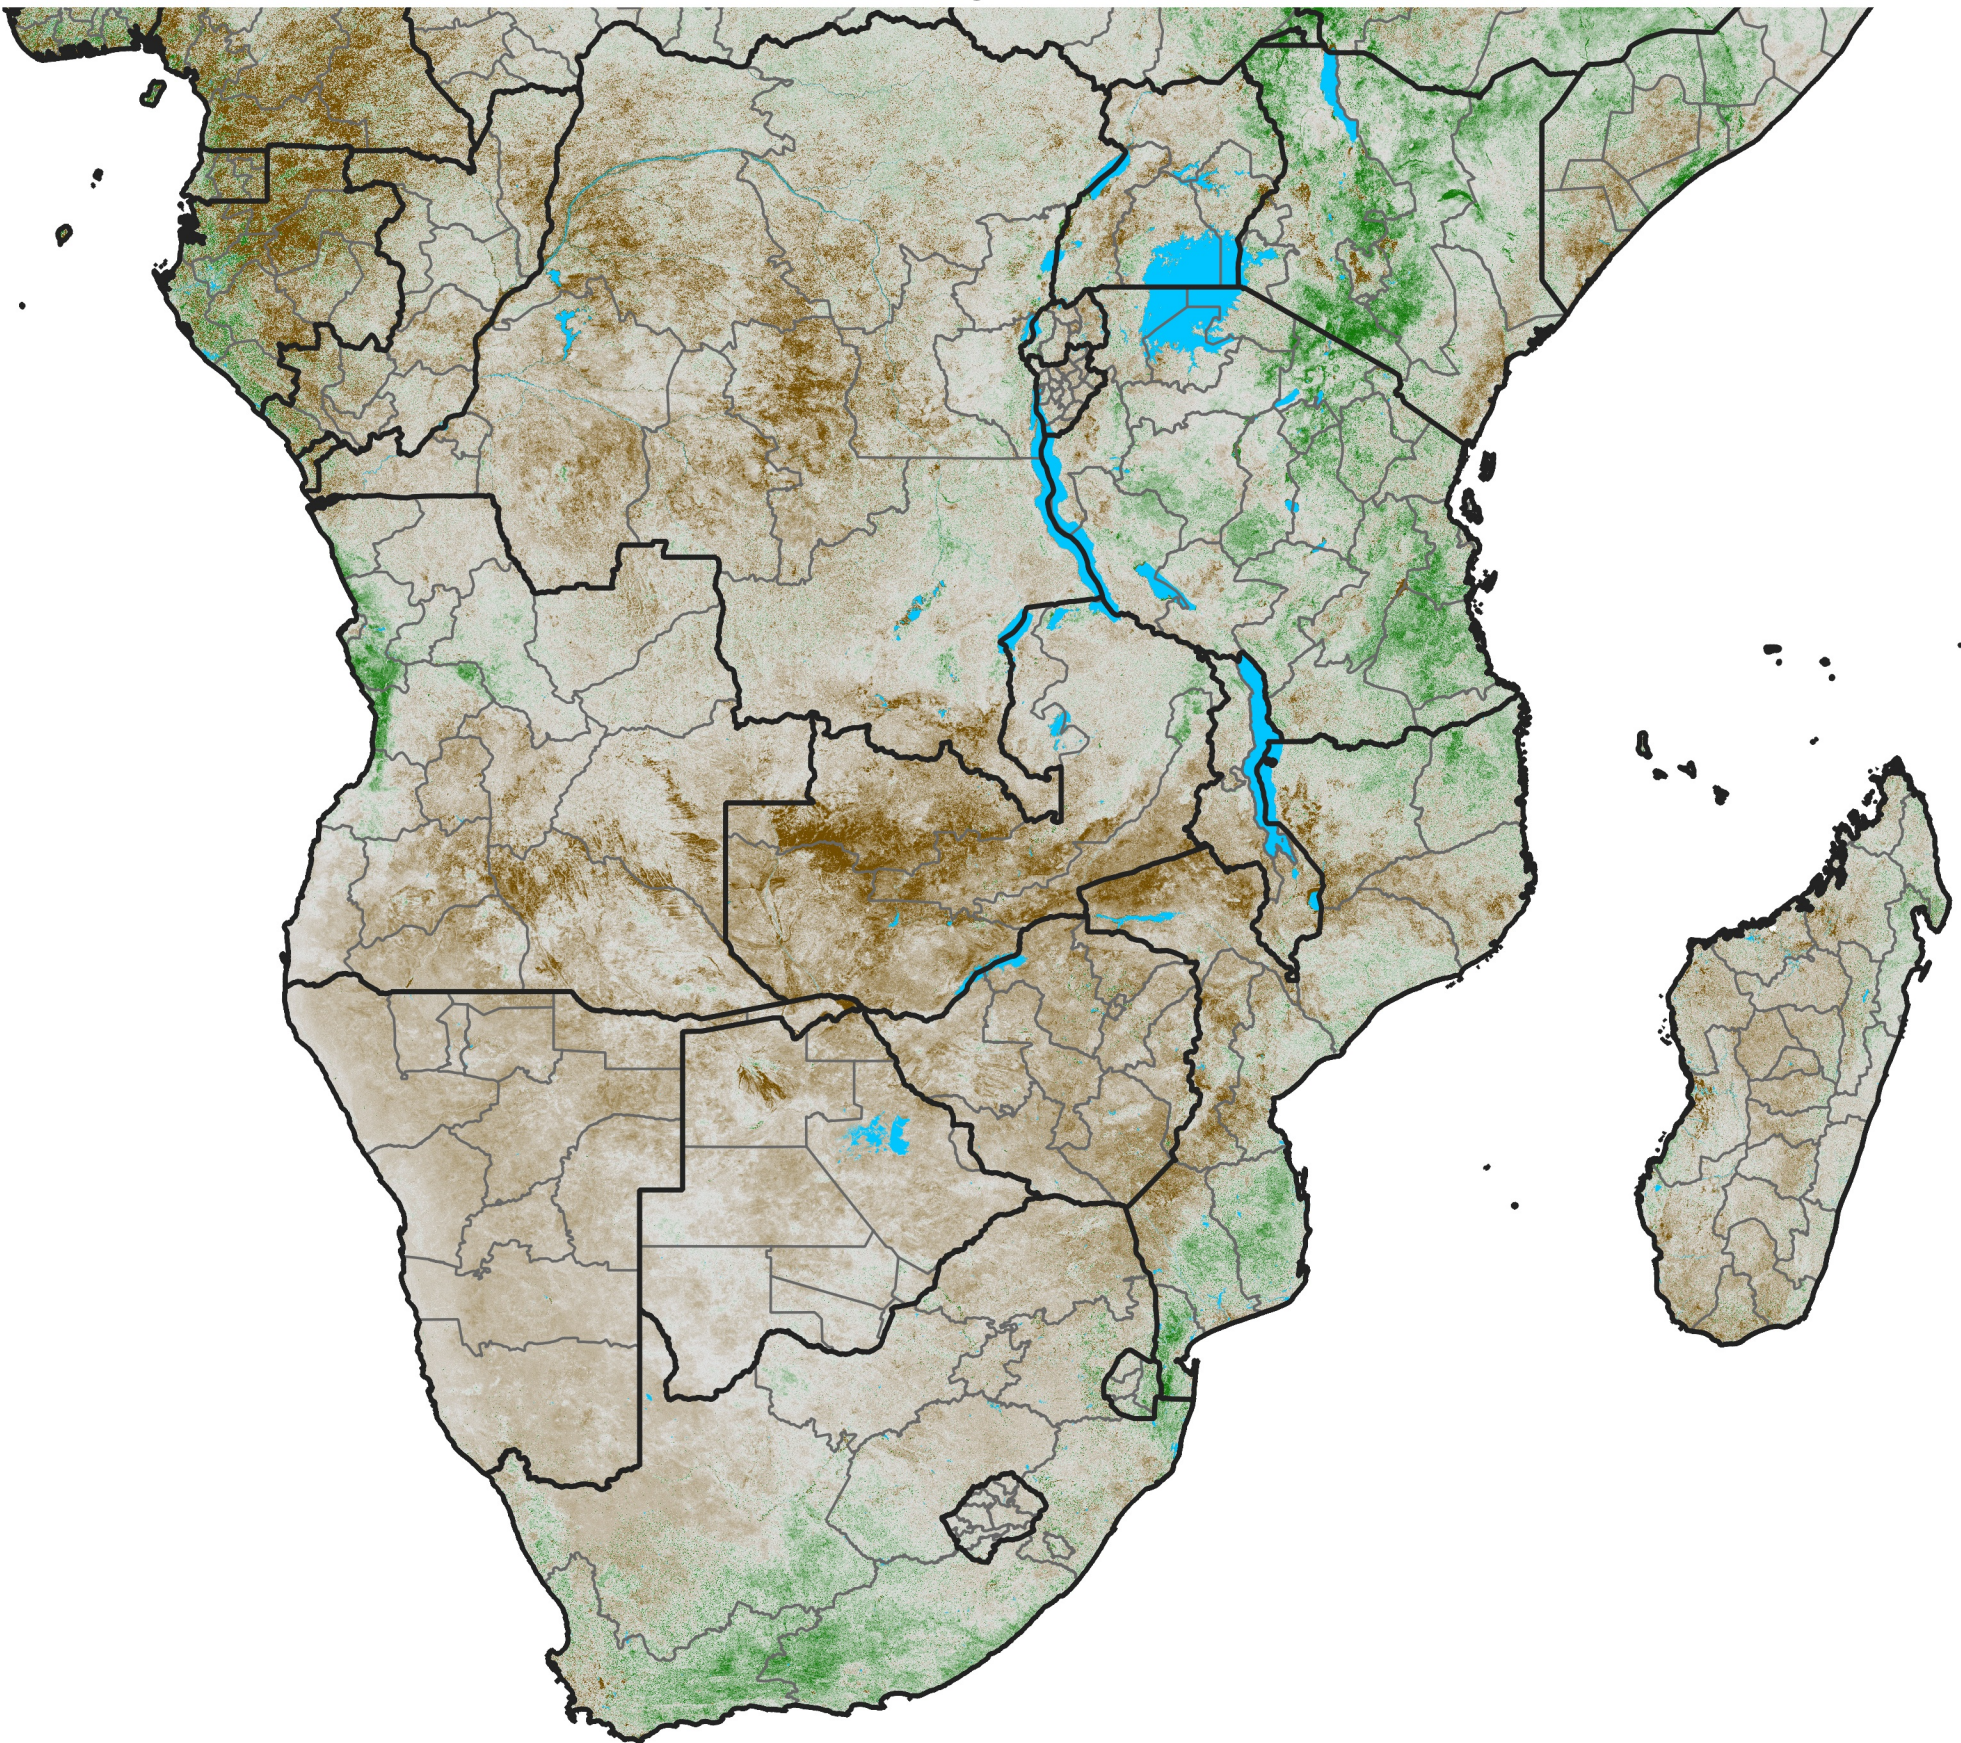

# Southern Africa

## NDVI Anomaly

2024 minus mean (2003 - 2022)

Period 21 / July 21 - 31, 2024