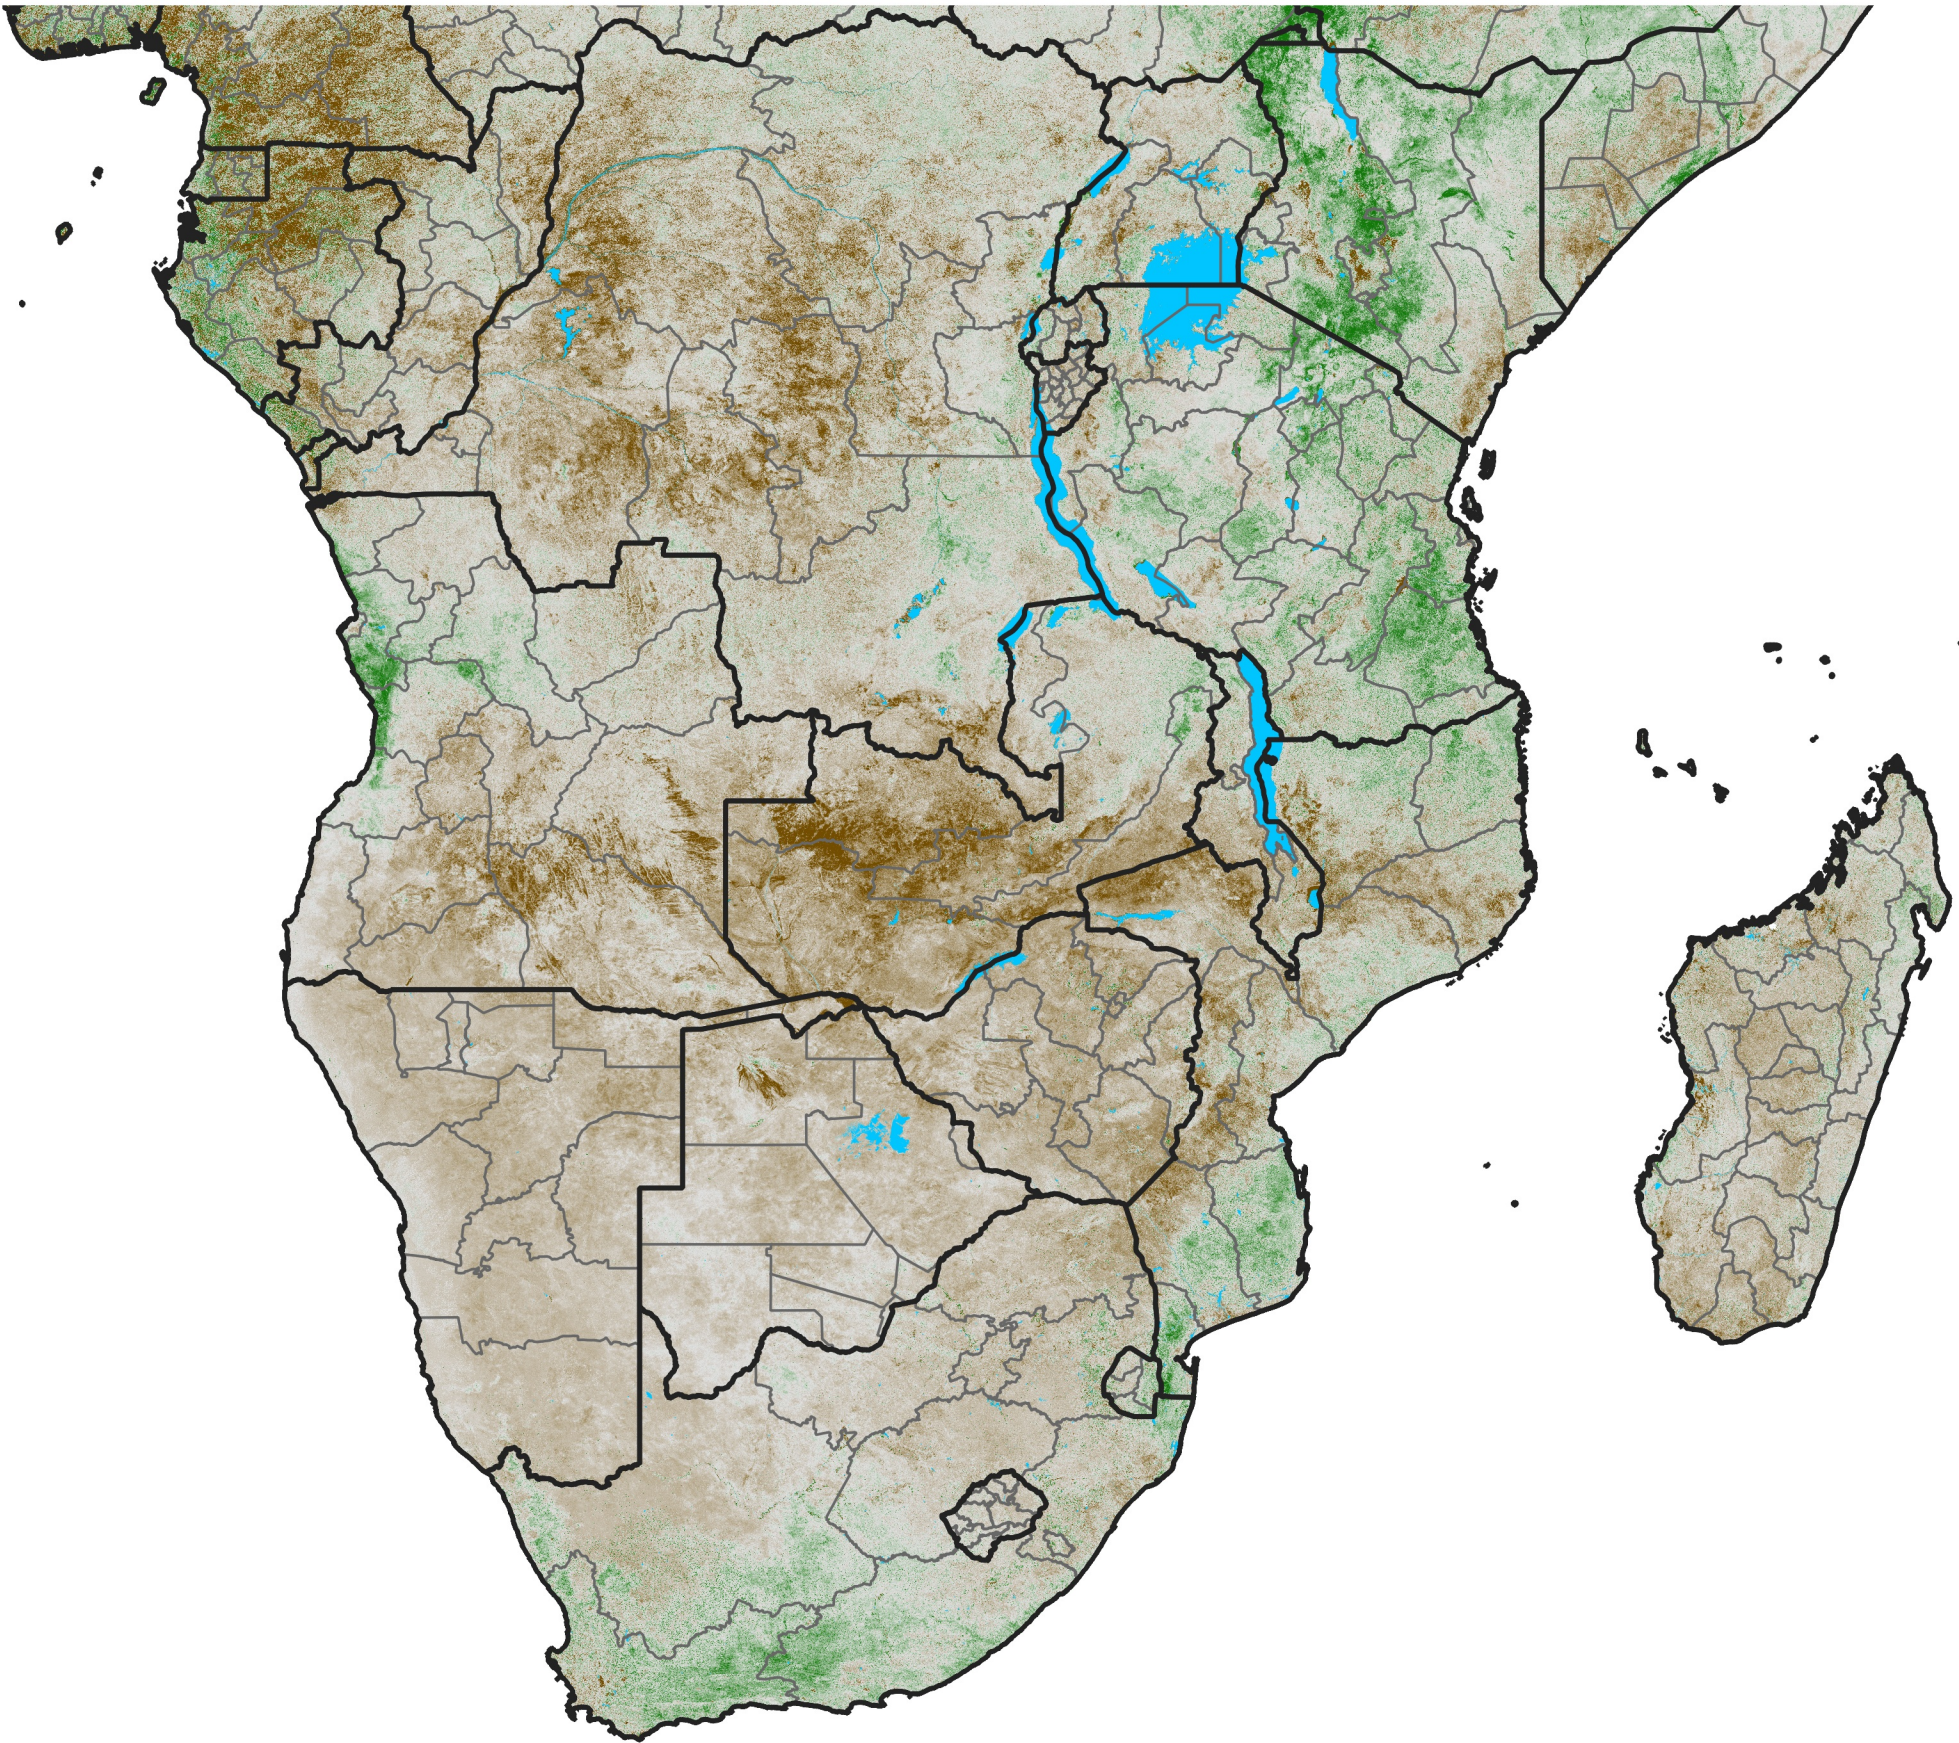

Southern Africa NDVI Anomaly

2024 minus mean (2003 - 2022)

Period 22 / August 01 - 10, 2024

NDVI Anomaly

< -0.3 -0.2 -0.1 -0.05 0.05 0.1 0.2 >0.3

Negative

No Difference

Positive