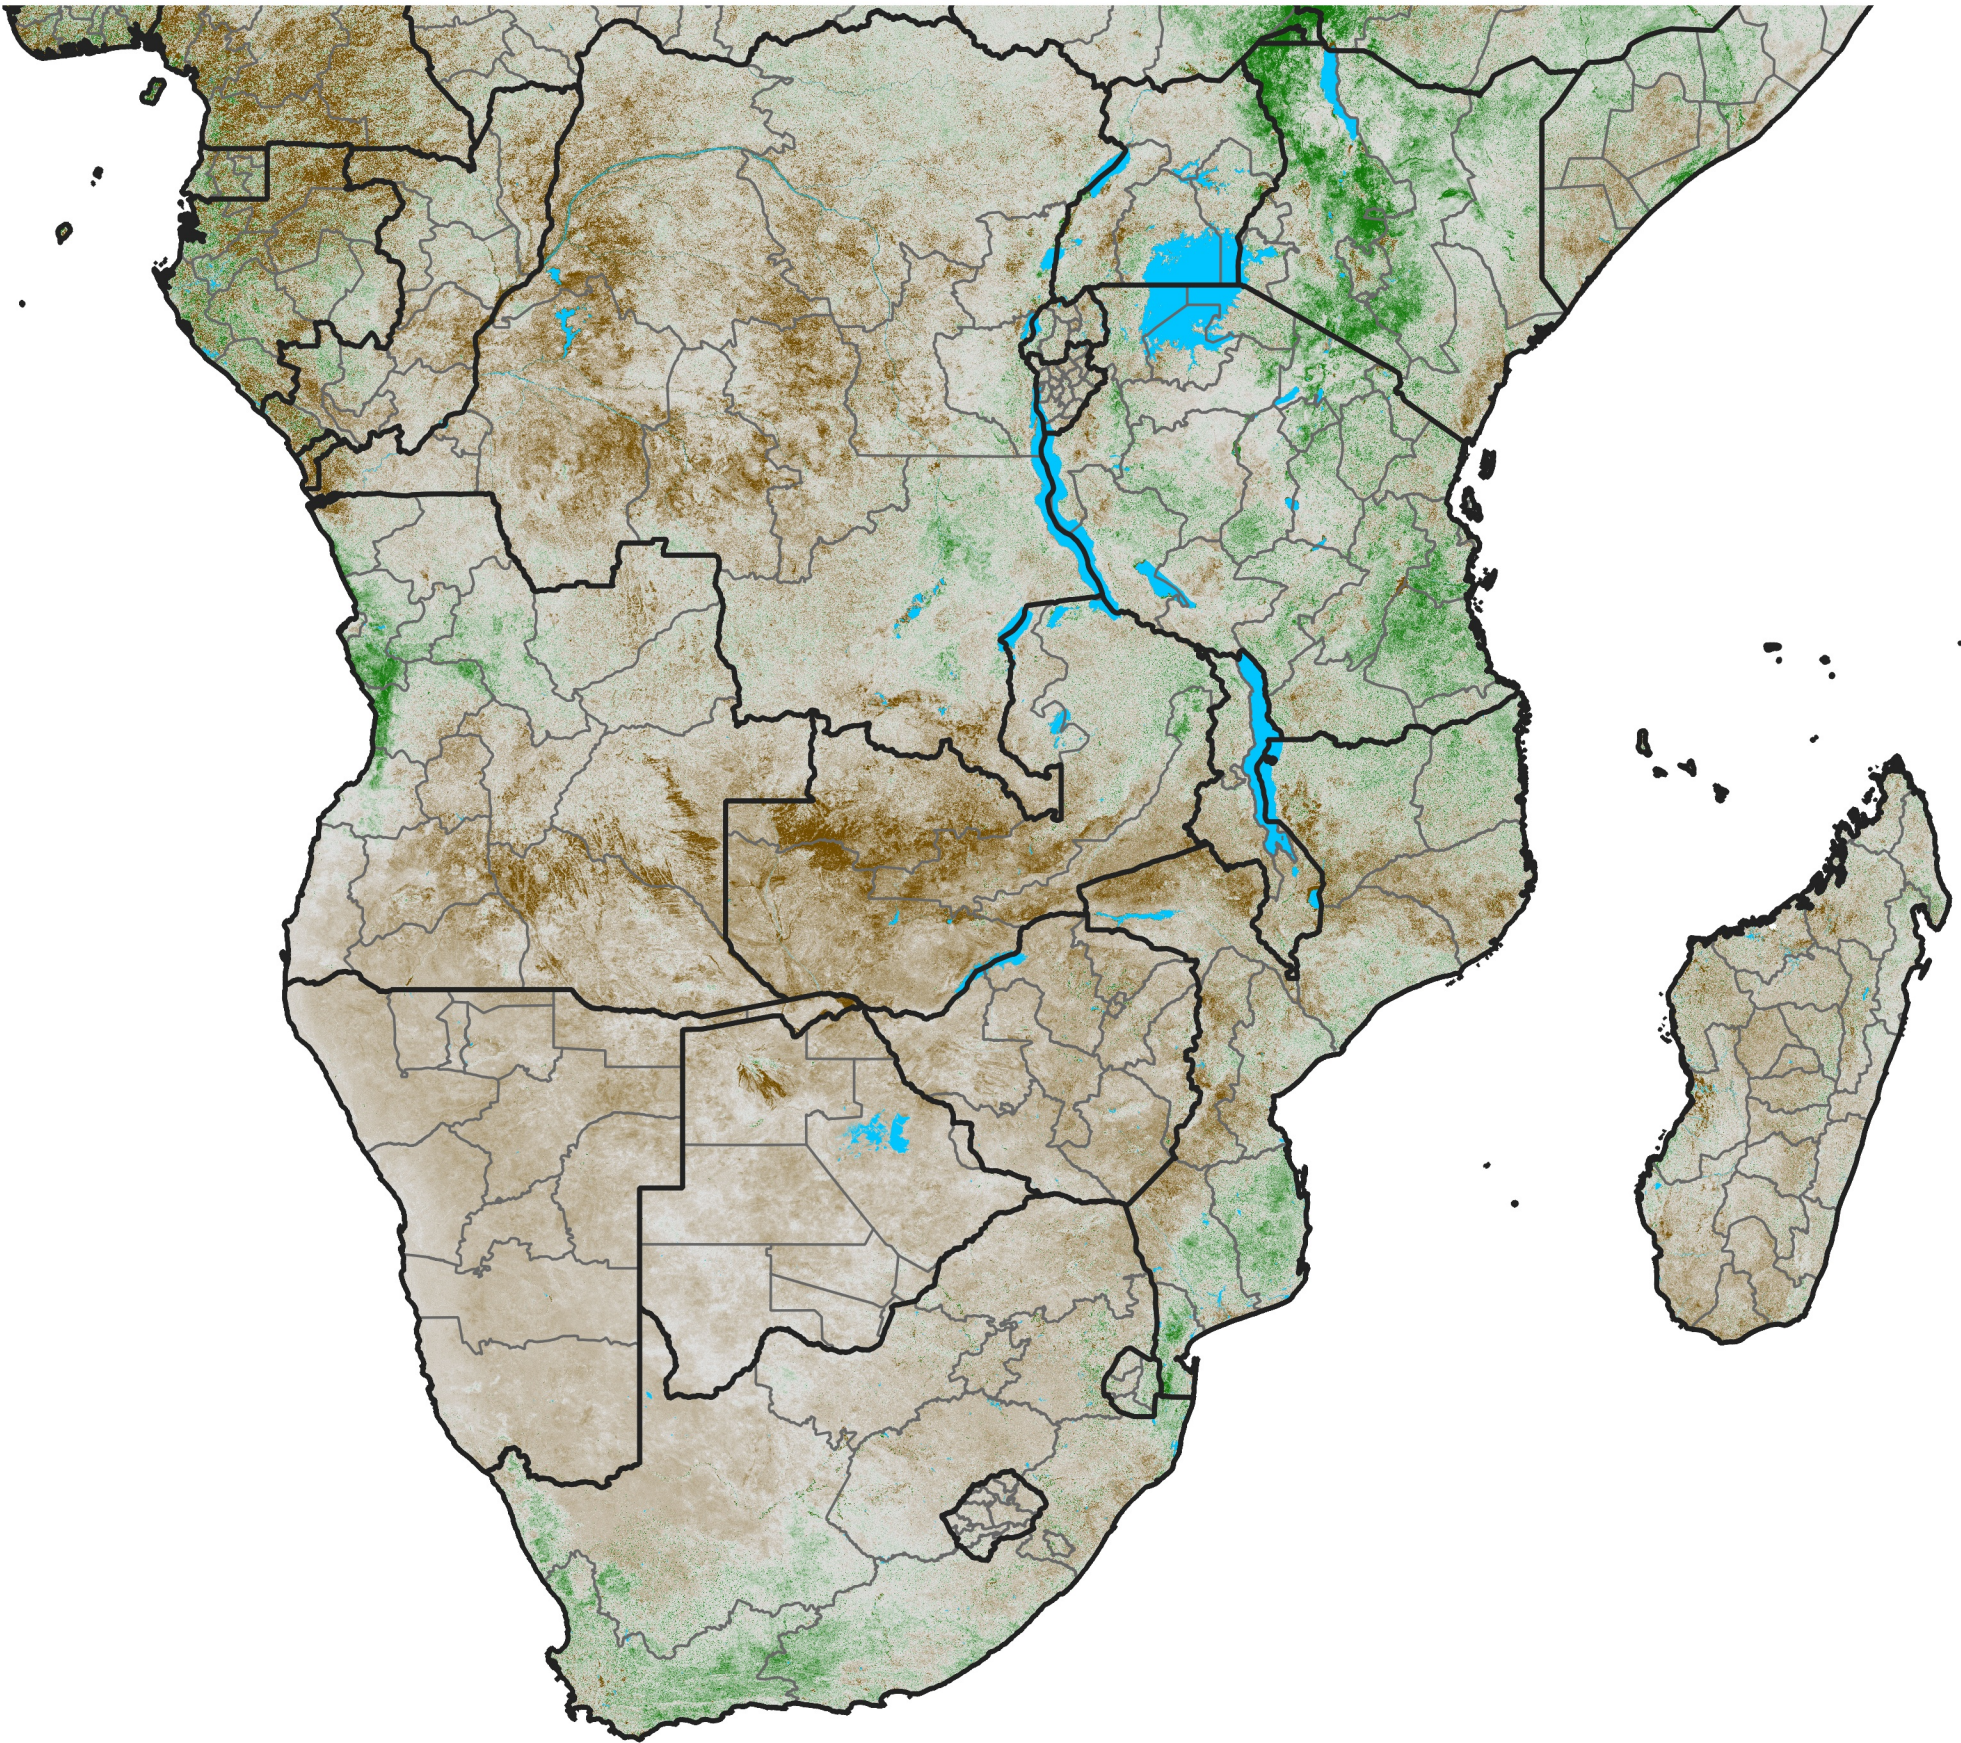

Southern Africa

NDVI Anomaly

2024 minus mean (2003 - 2022)

Period 23 / August 11 - 20, 2024

NDVI Anomaly

< -0.3 -0.2 -0.1 -0.05 0.05 0.1 0.2 >0.3

Negative

No Difference