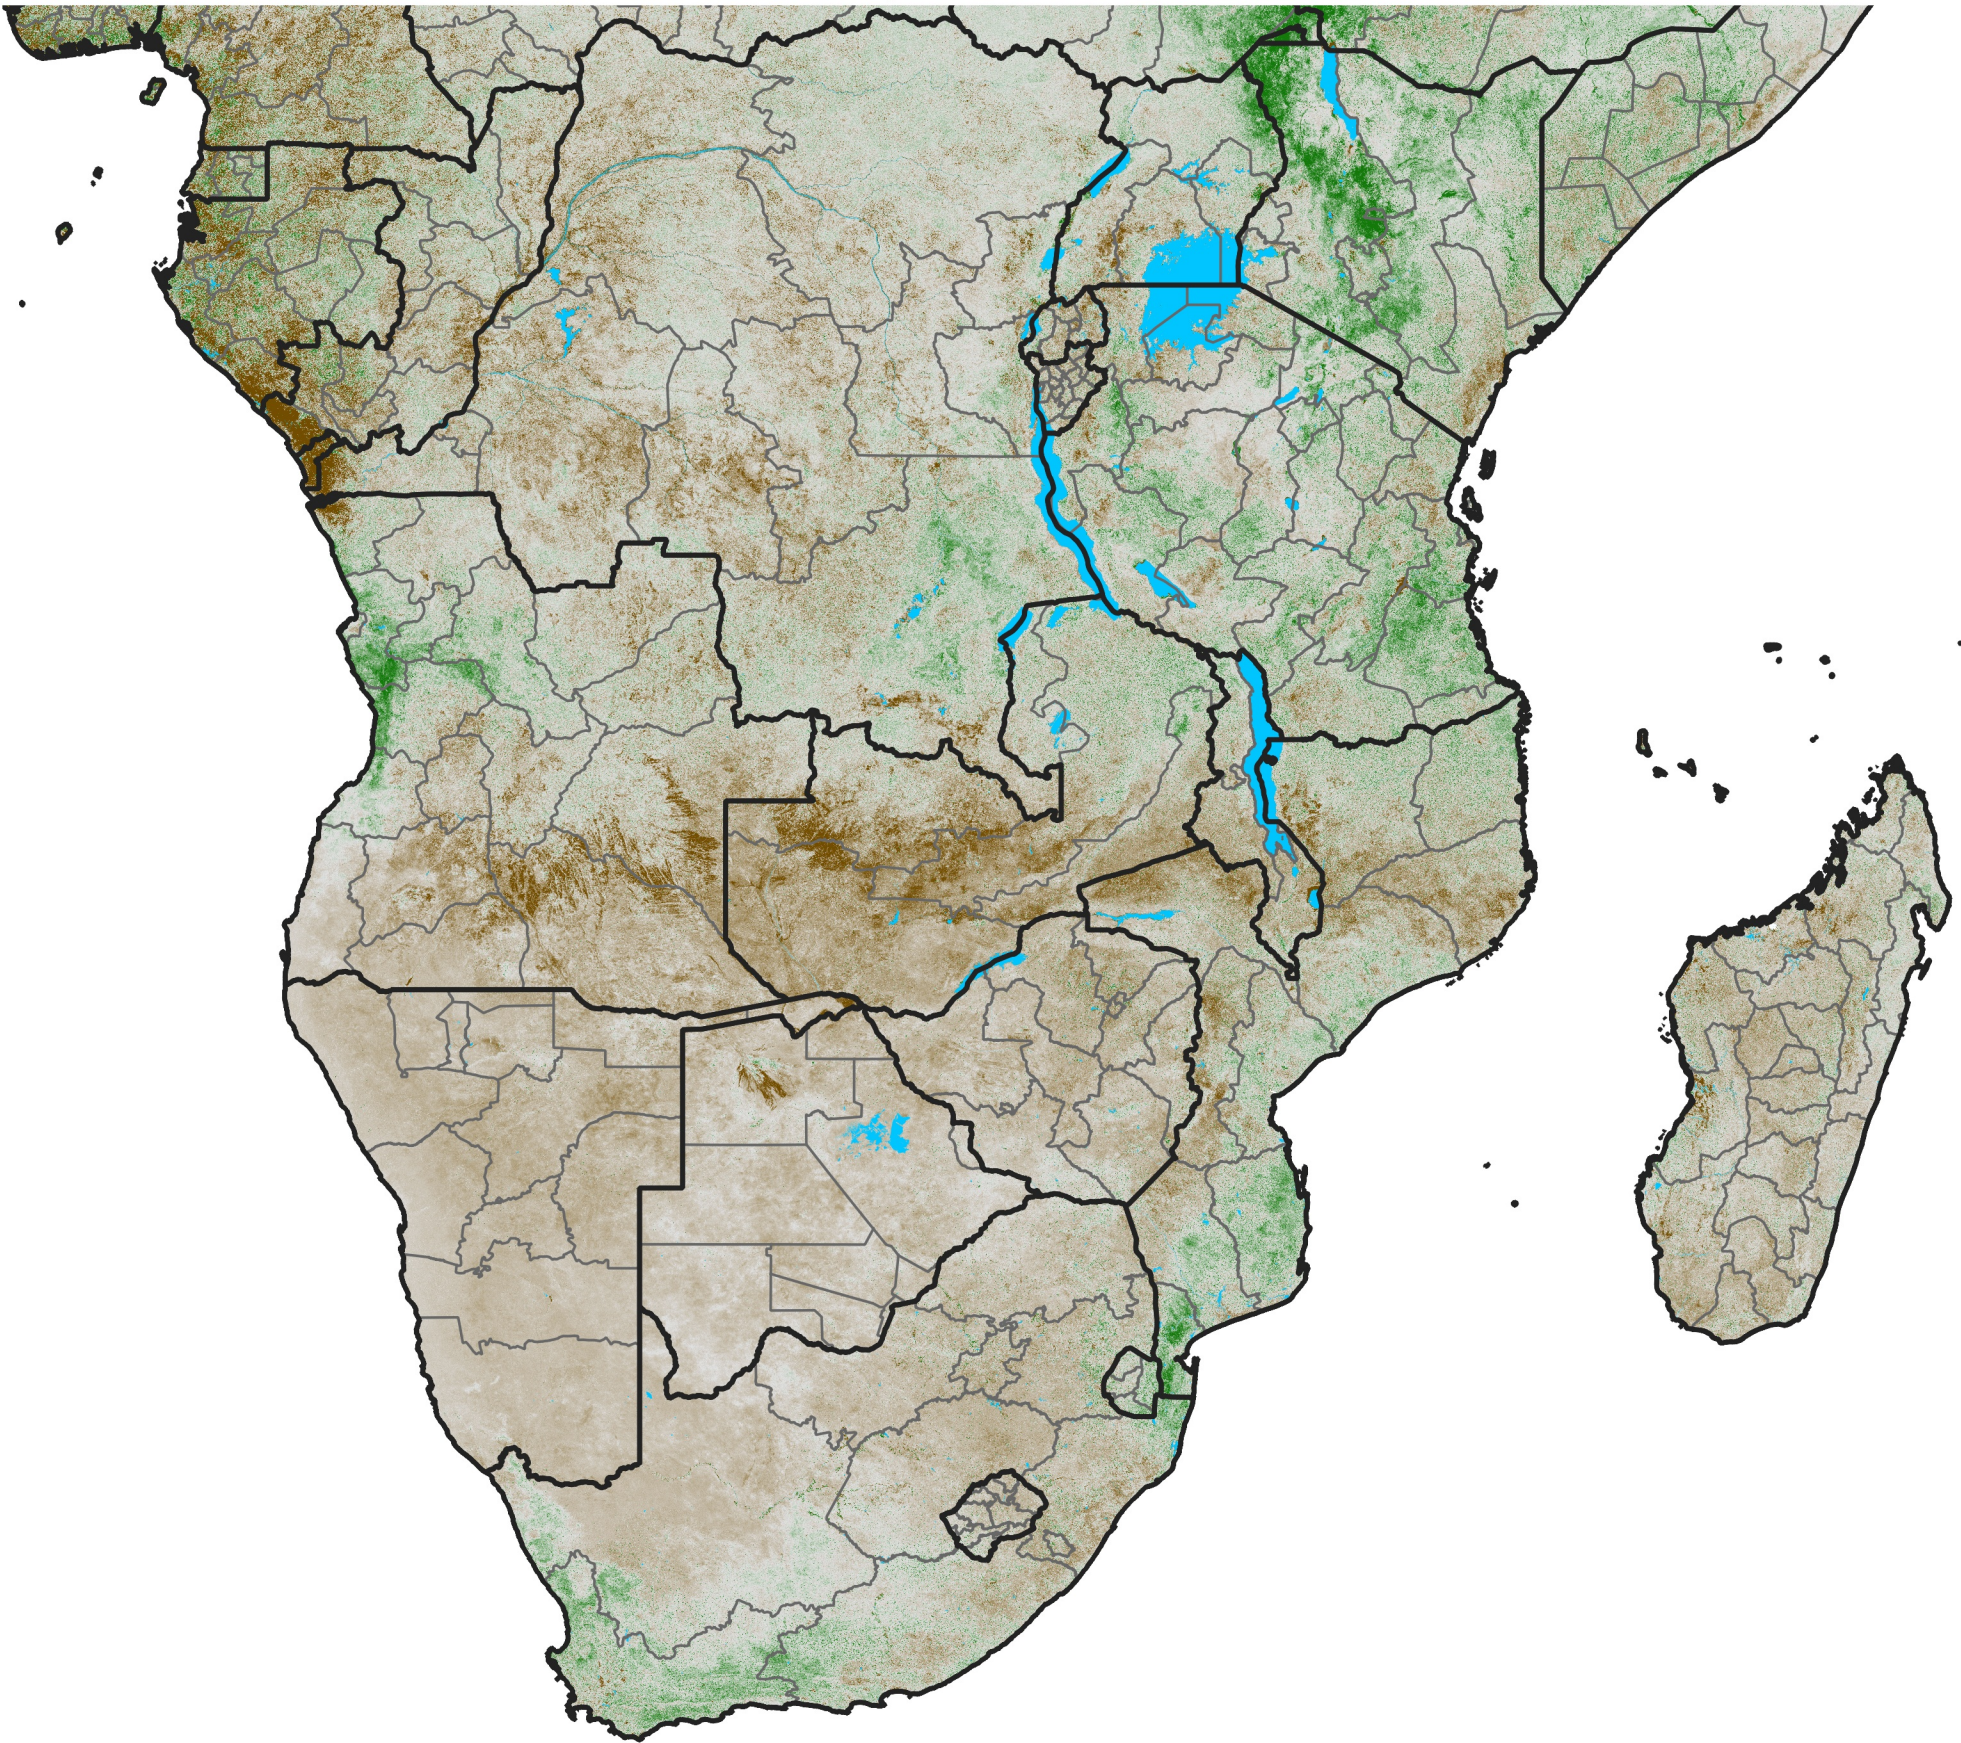

Southern Africa NDVI Anomaly

2024 minus mean (2003 - 2022)

Period 25 / September 01 - 10, 2024

NDVI Anomaly

< -0.3 -0.2 -0.1 -0.05 0.05 0.1 0.2 >0.3

Negative

No Difference

Positive