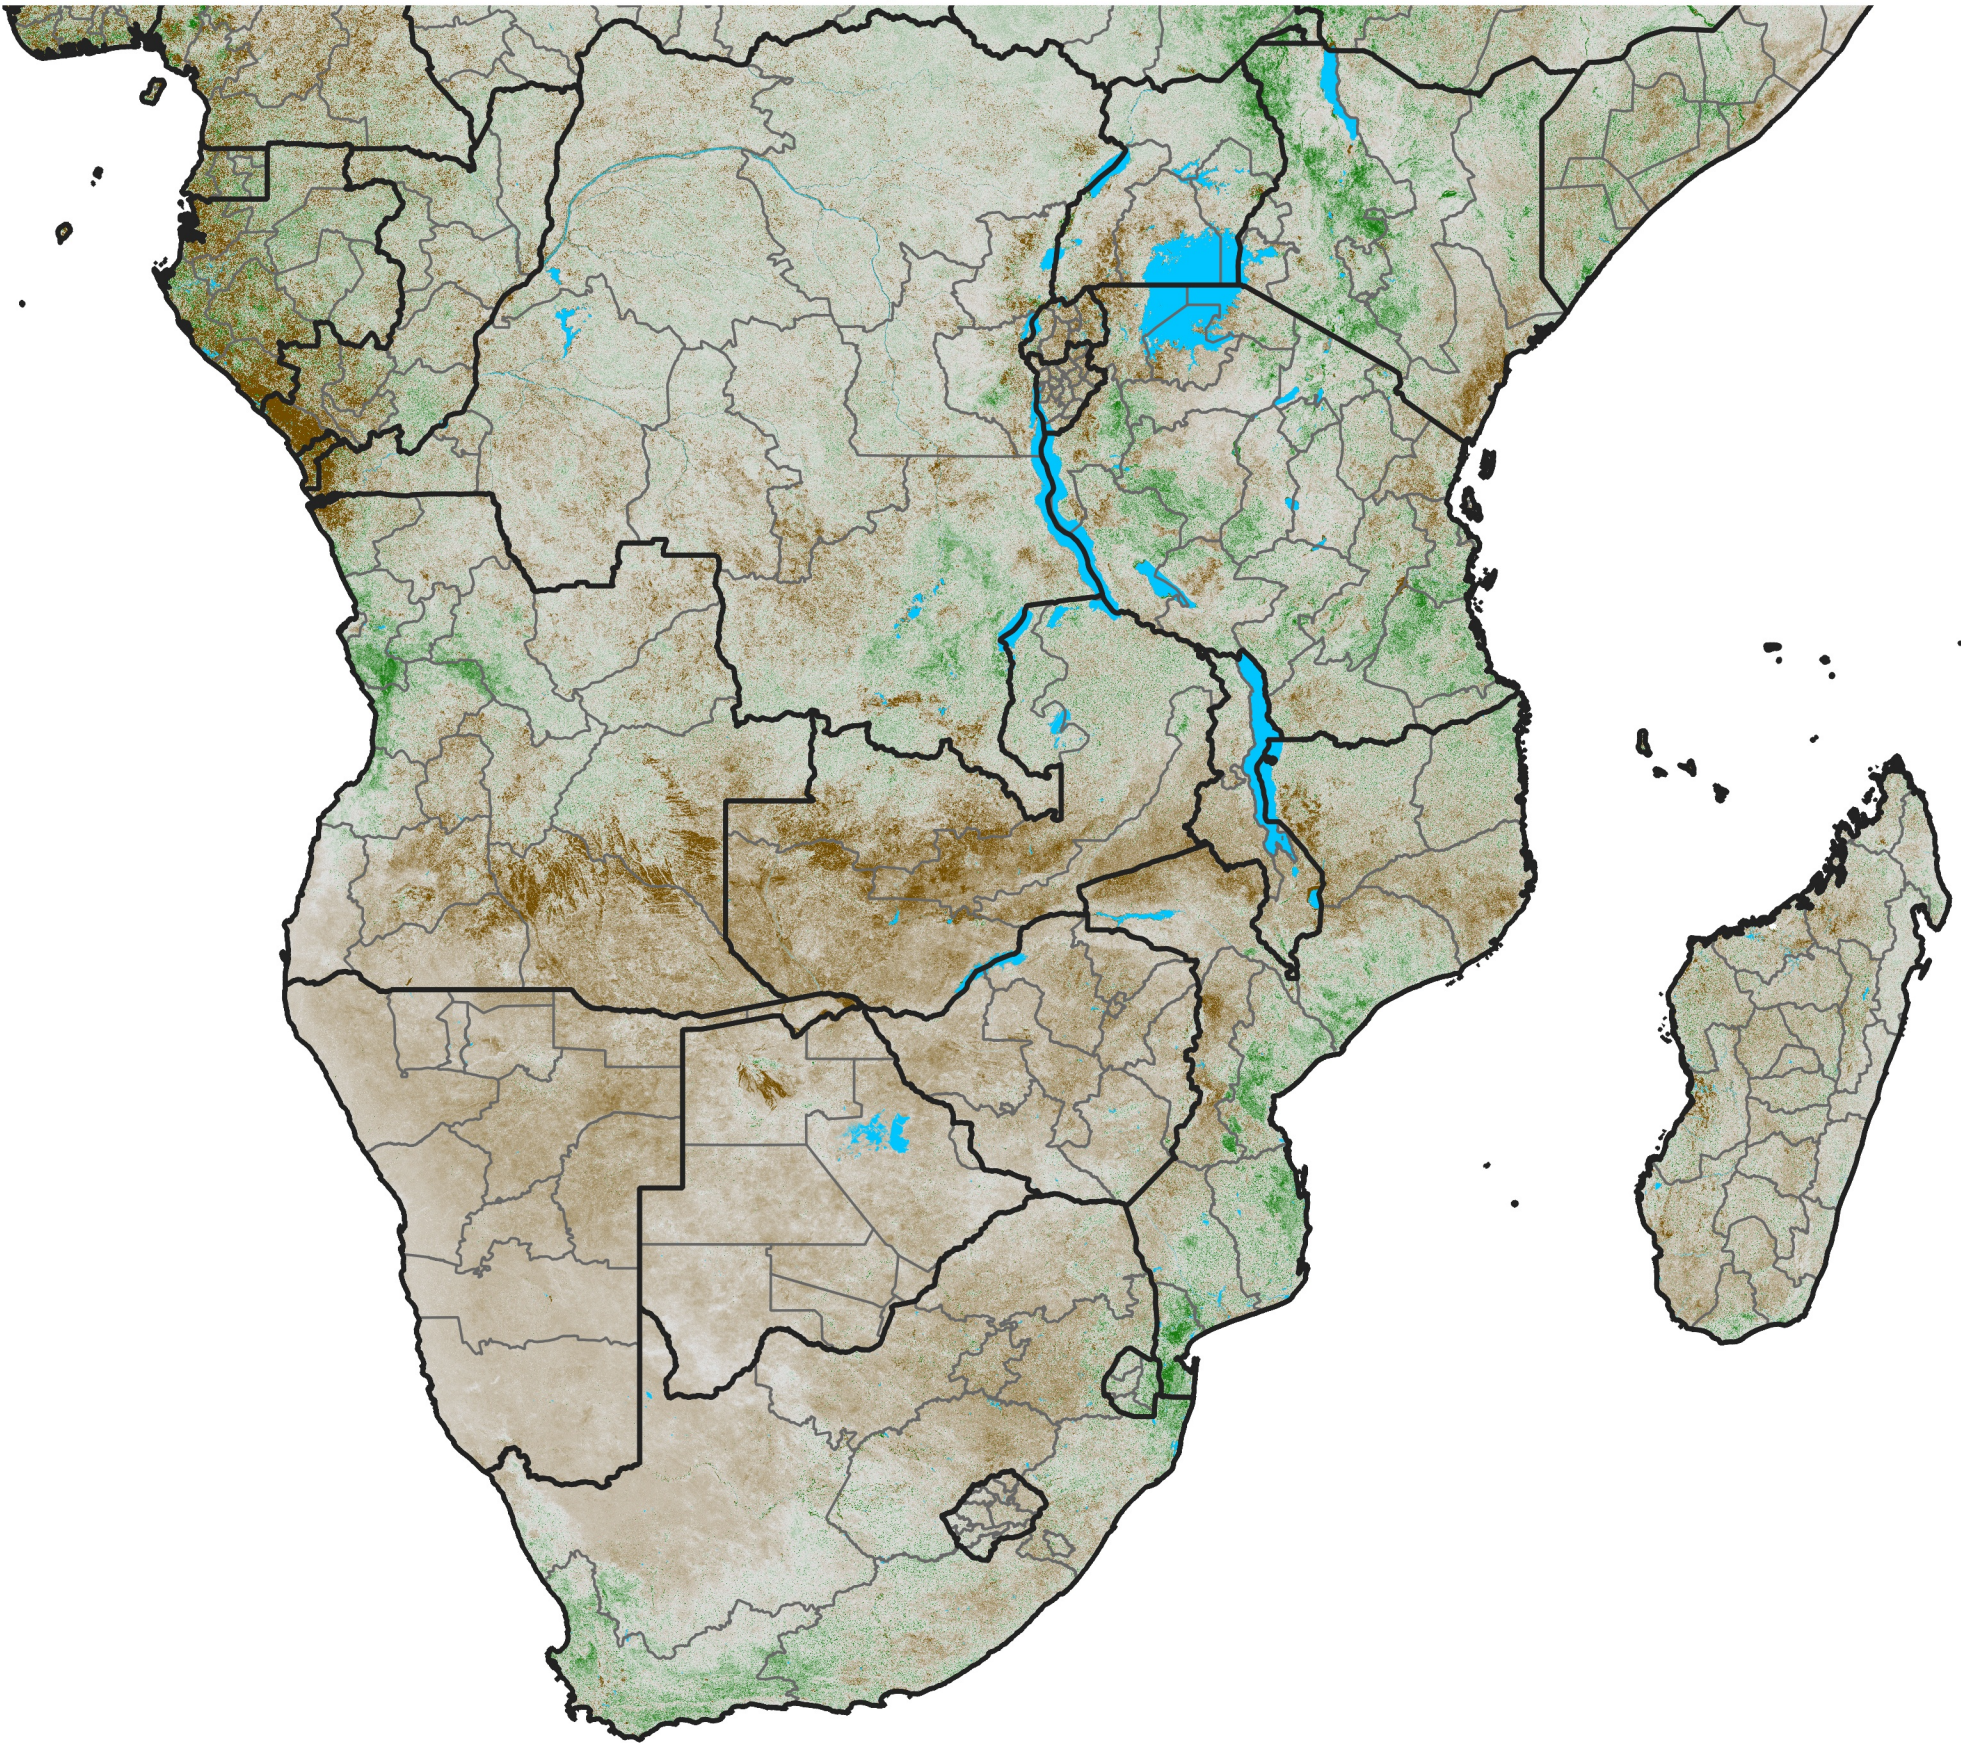

Southern Africa NDVI Anomaly

2024 minus mean (2003 - 2022)

Period 27 / September 21 - 30, 2024

NDVI Anomaly

< -0.3 -0.2 -0.1 -0.05 0.05 0.1 0.2 >0.3

Negative

No Difference

Positive