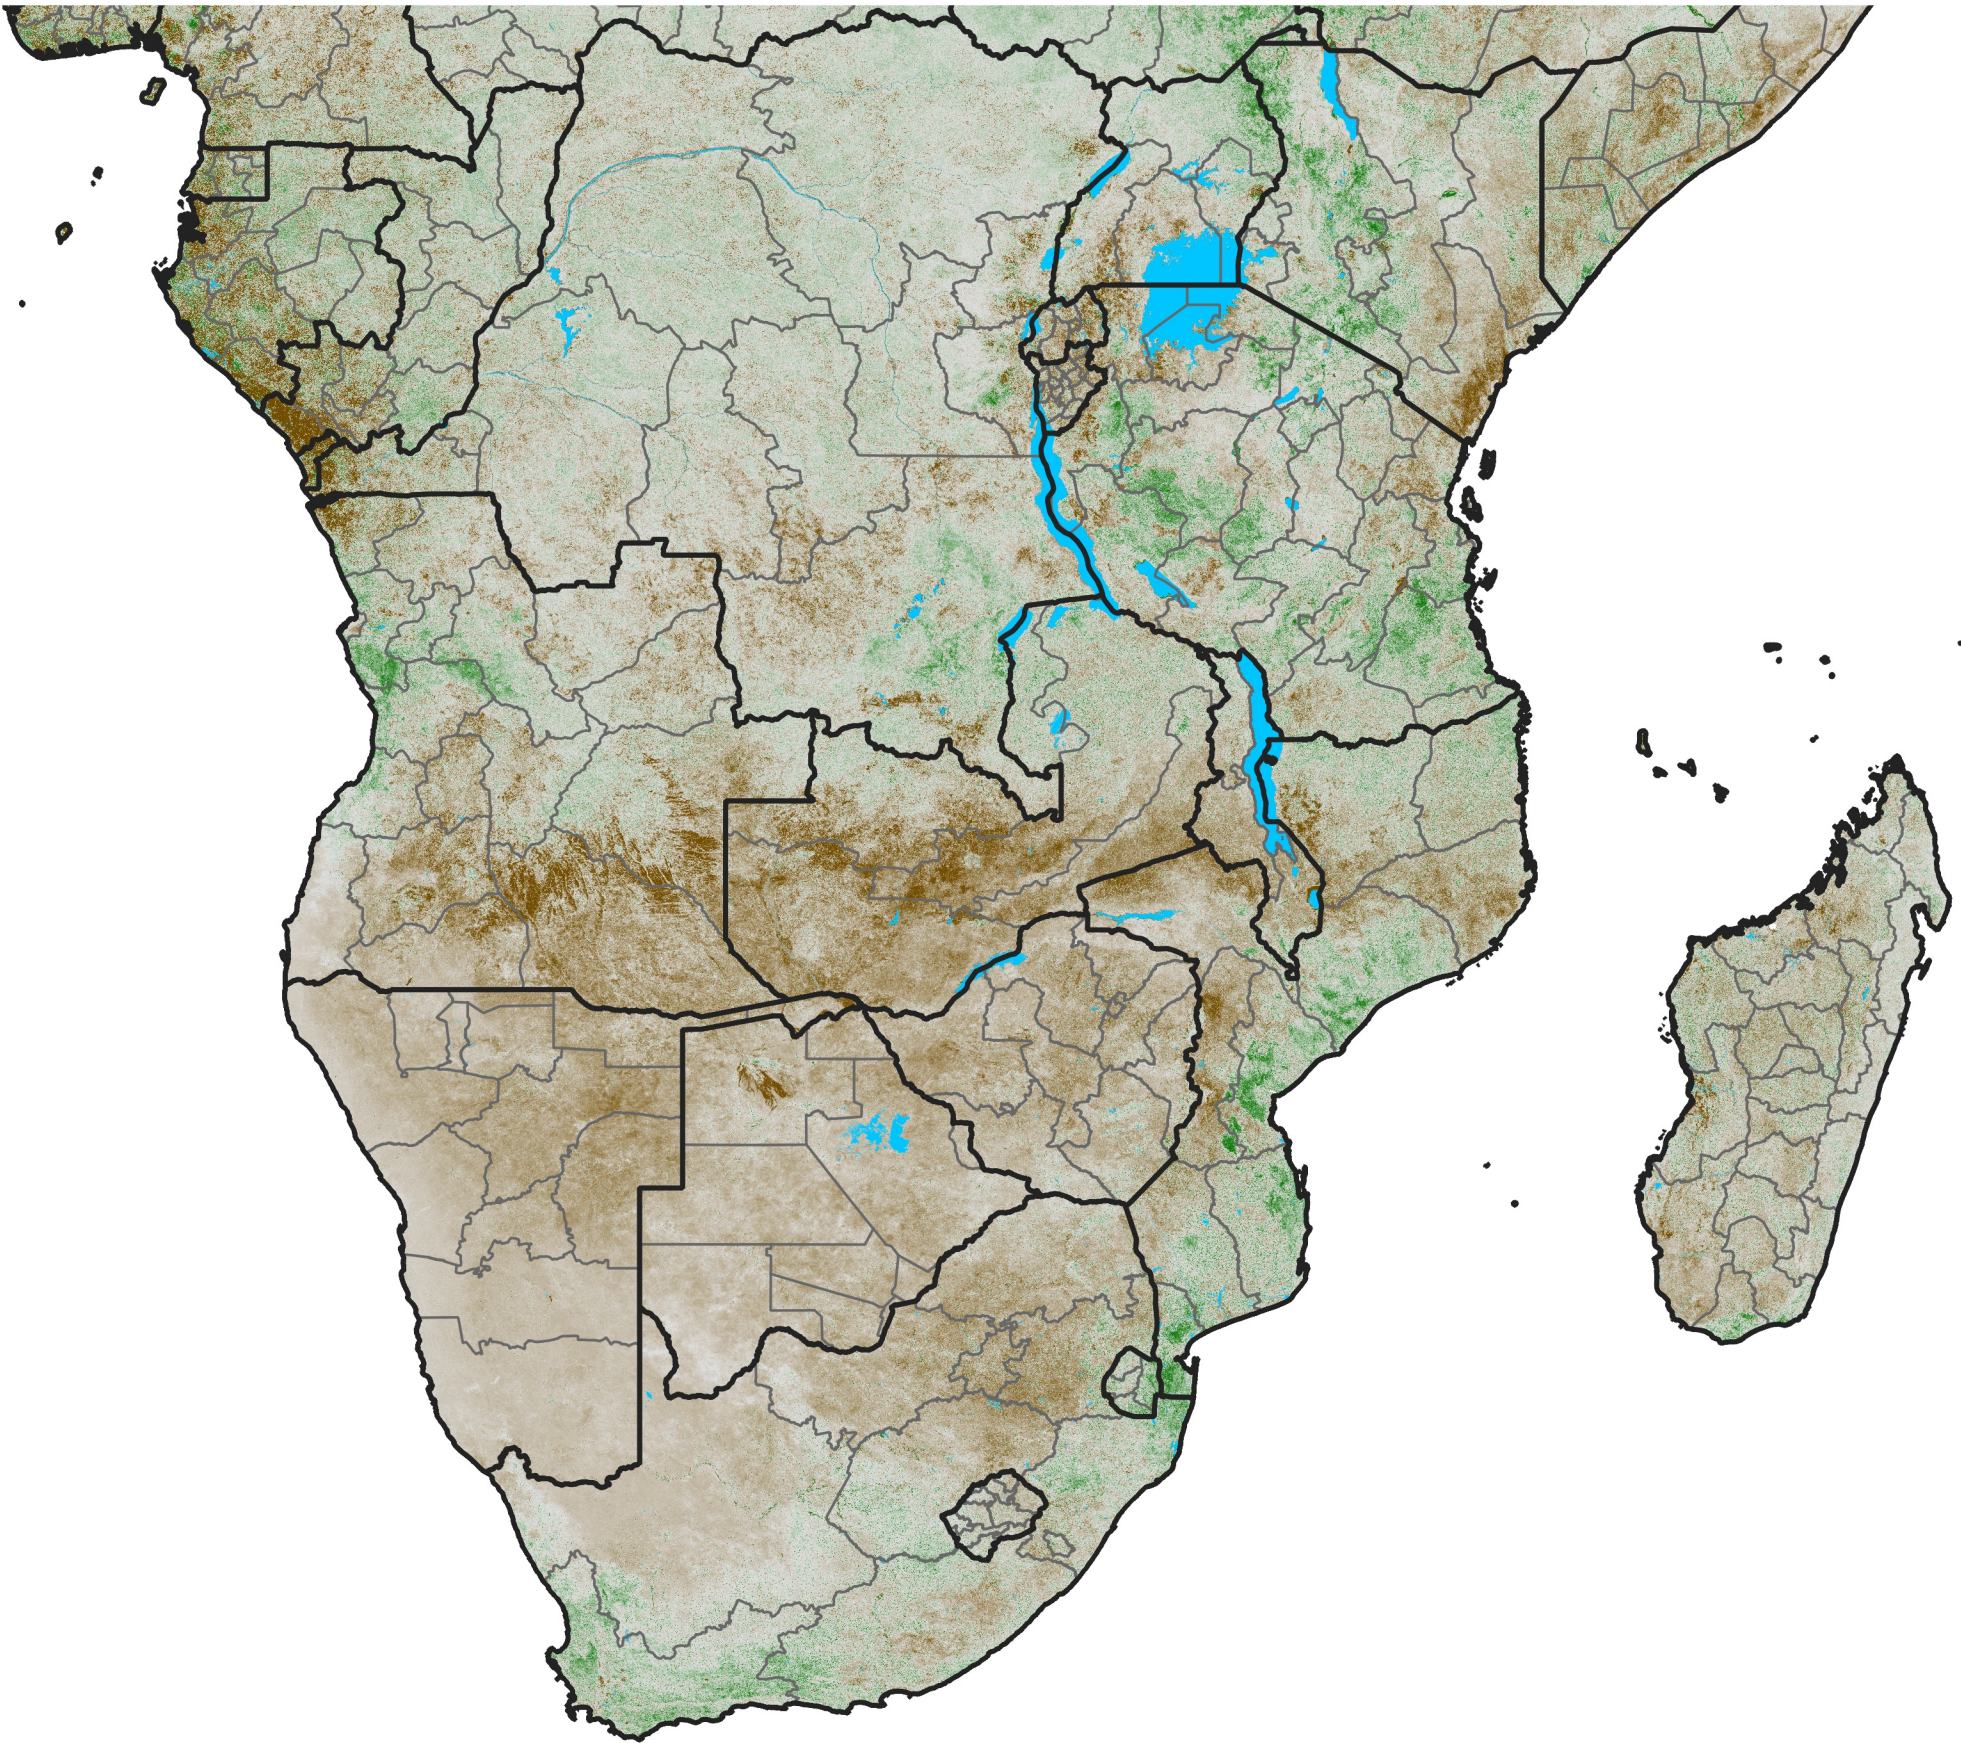

# Southern Africa NDVI Anomaly

2024 minus mean (2003 - 2022)

Period 28 / October 01 - 10, 2024

## NDVI Anomaly

< -0.3   -0.2   -0.1   -0.05   0.05   0.1   0.2   >0.3

Negative

No Difference

Positive