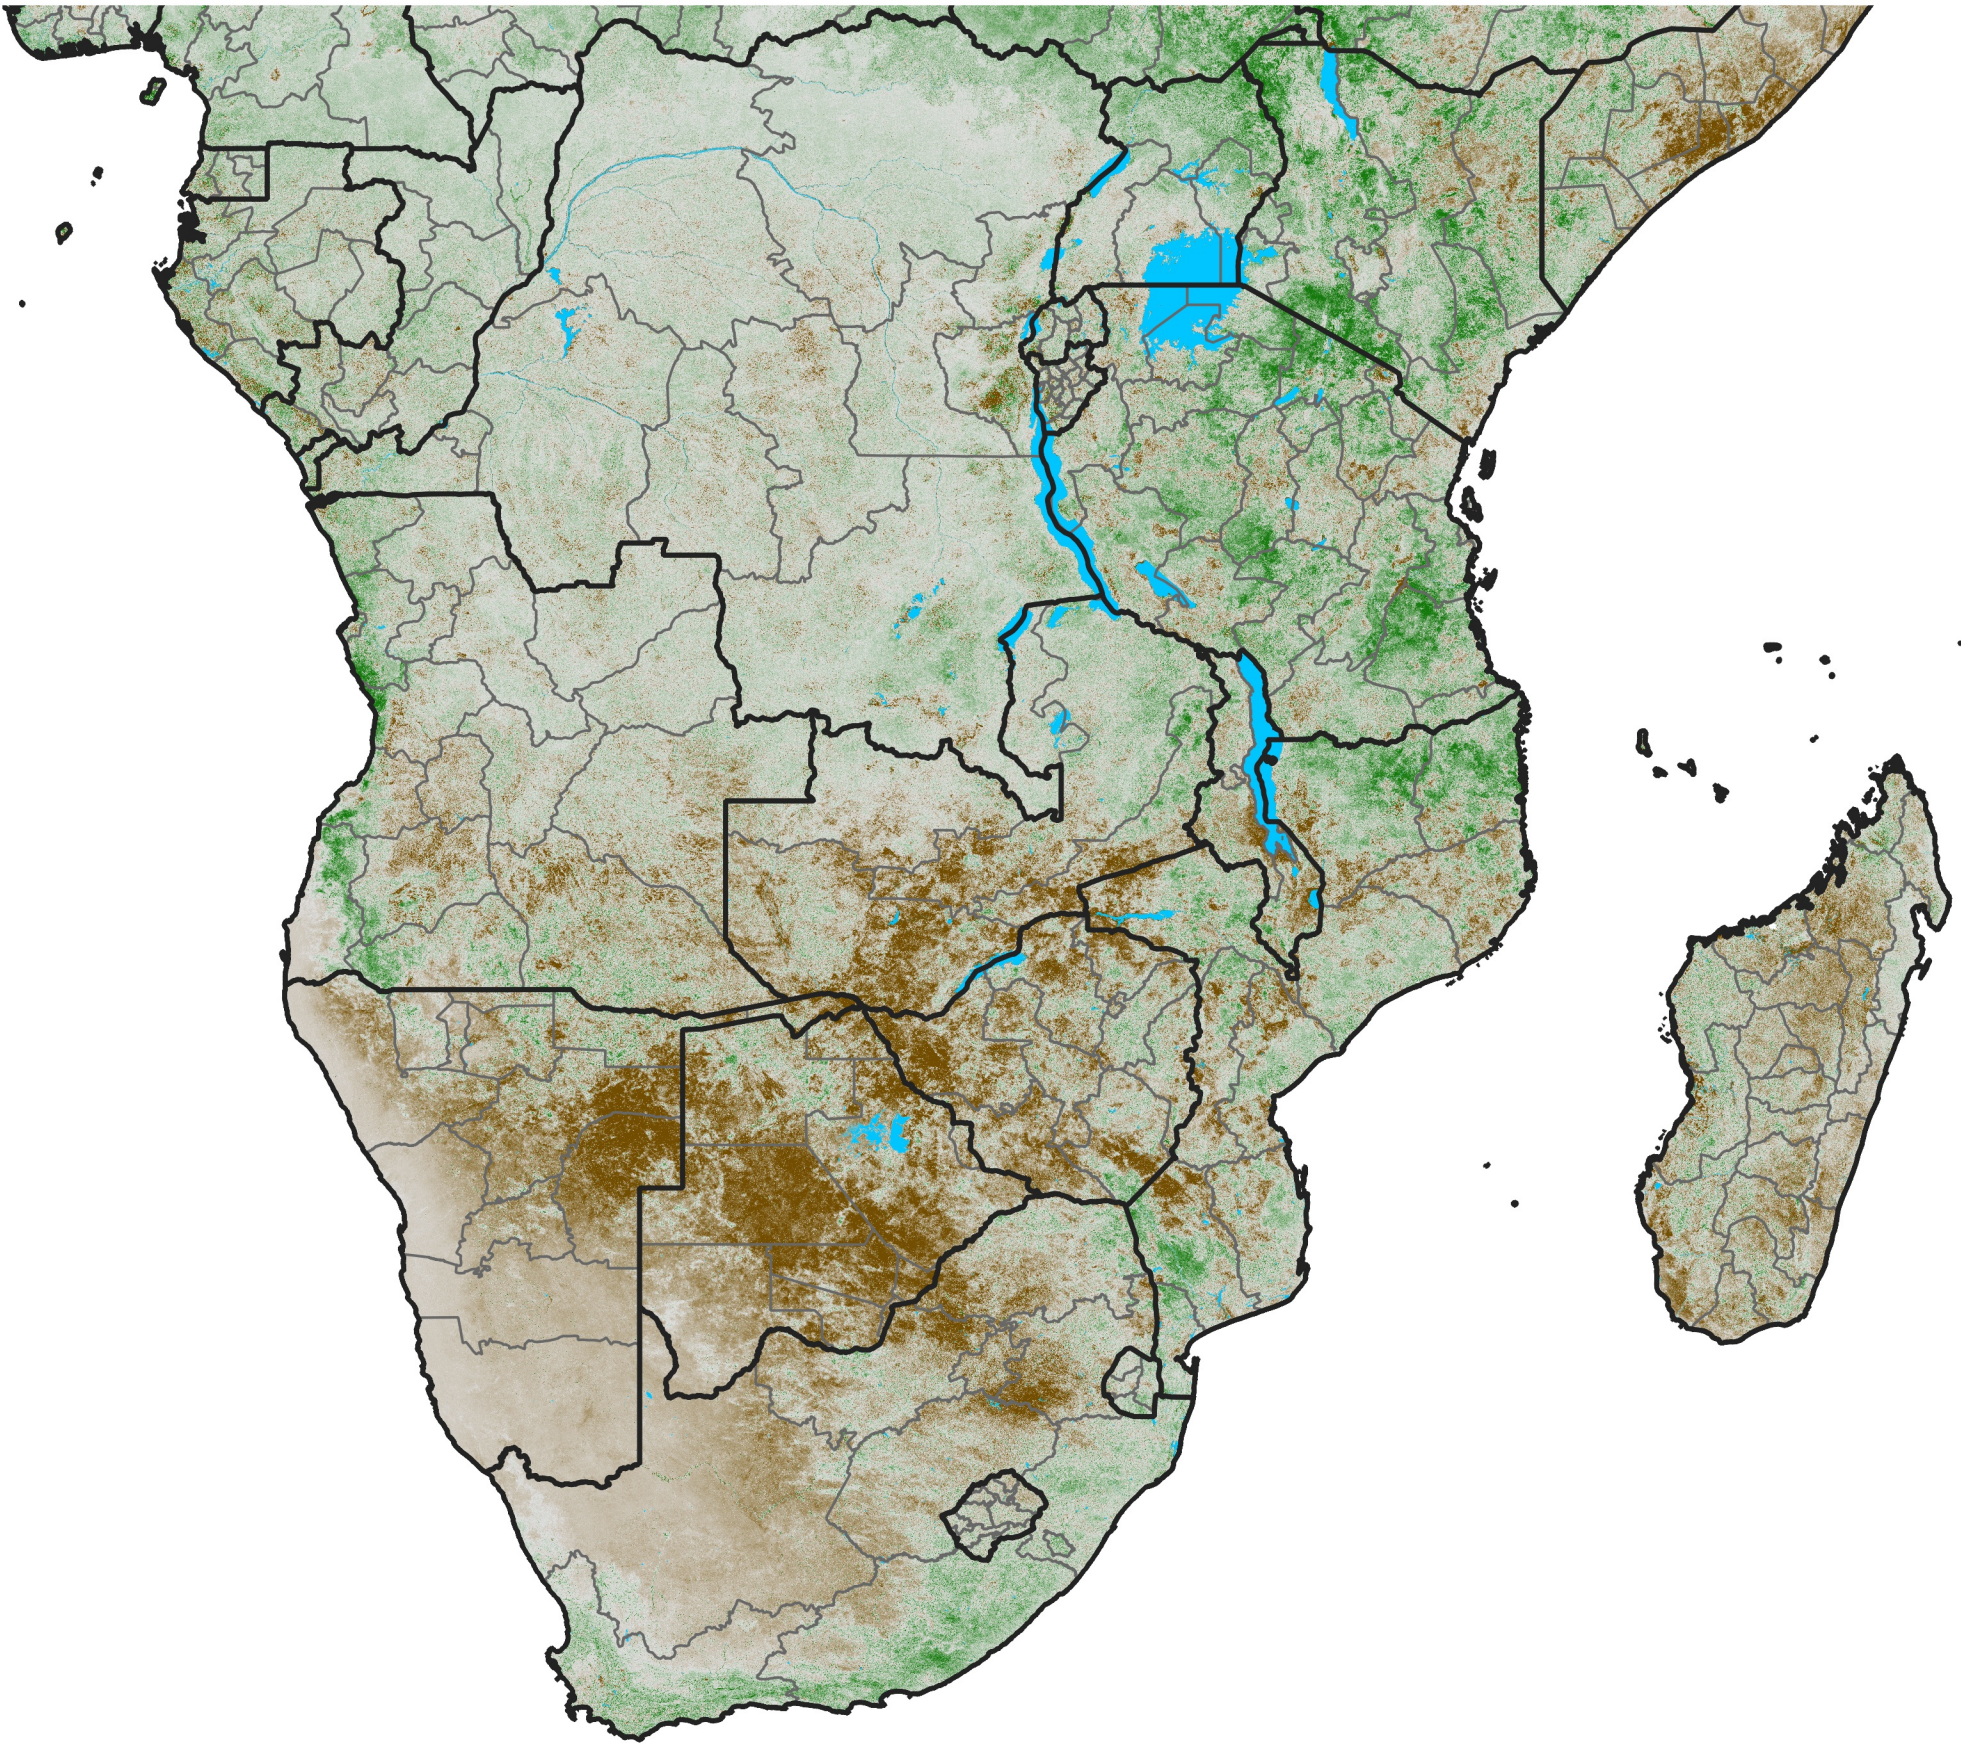

Southern Africa NDVI Anomaly

2024 minus mean (2003 - 2022)

Period 34 / December 01 - 10, 2024

NDVI Anomaly

< -0.3 -0.2 -0.1 -0.05 0.05 0.1 0.2 >0.3

Negative

No Difference

Positive