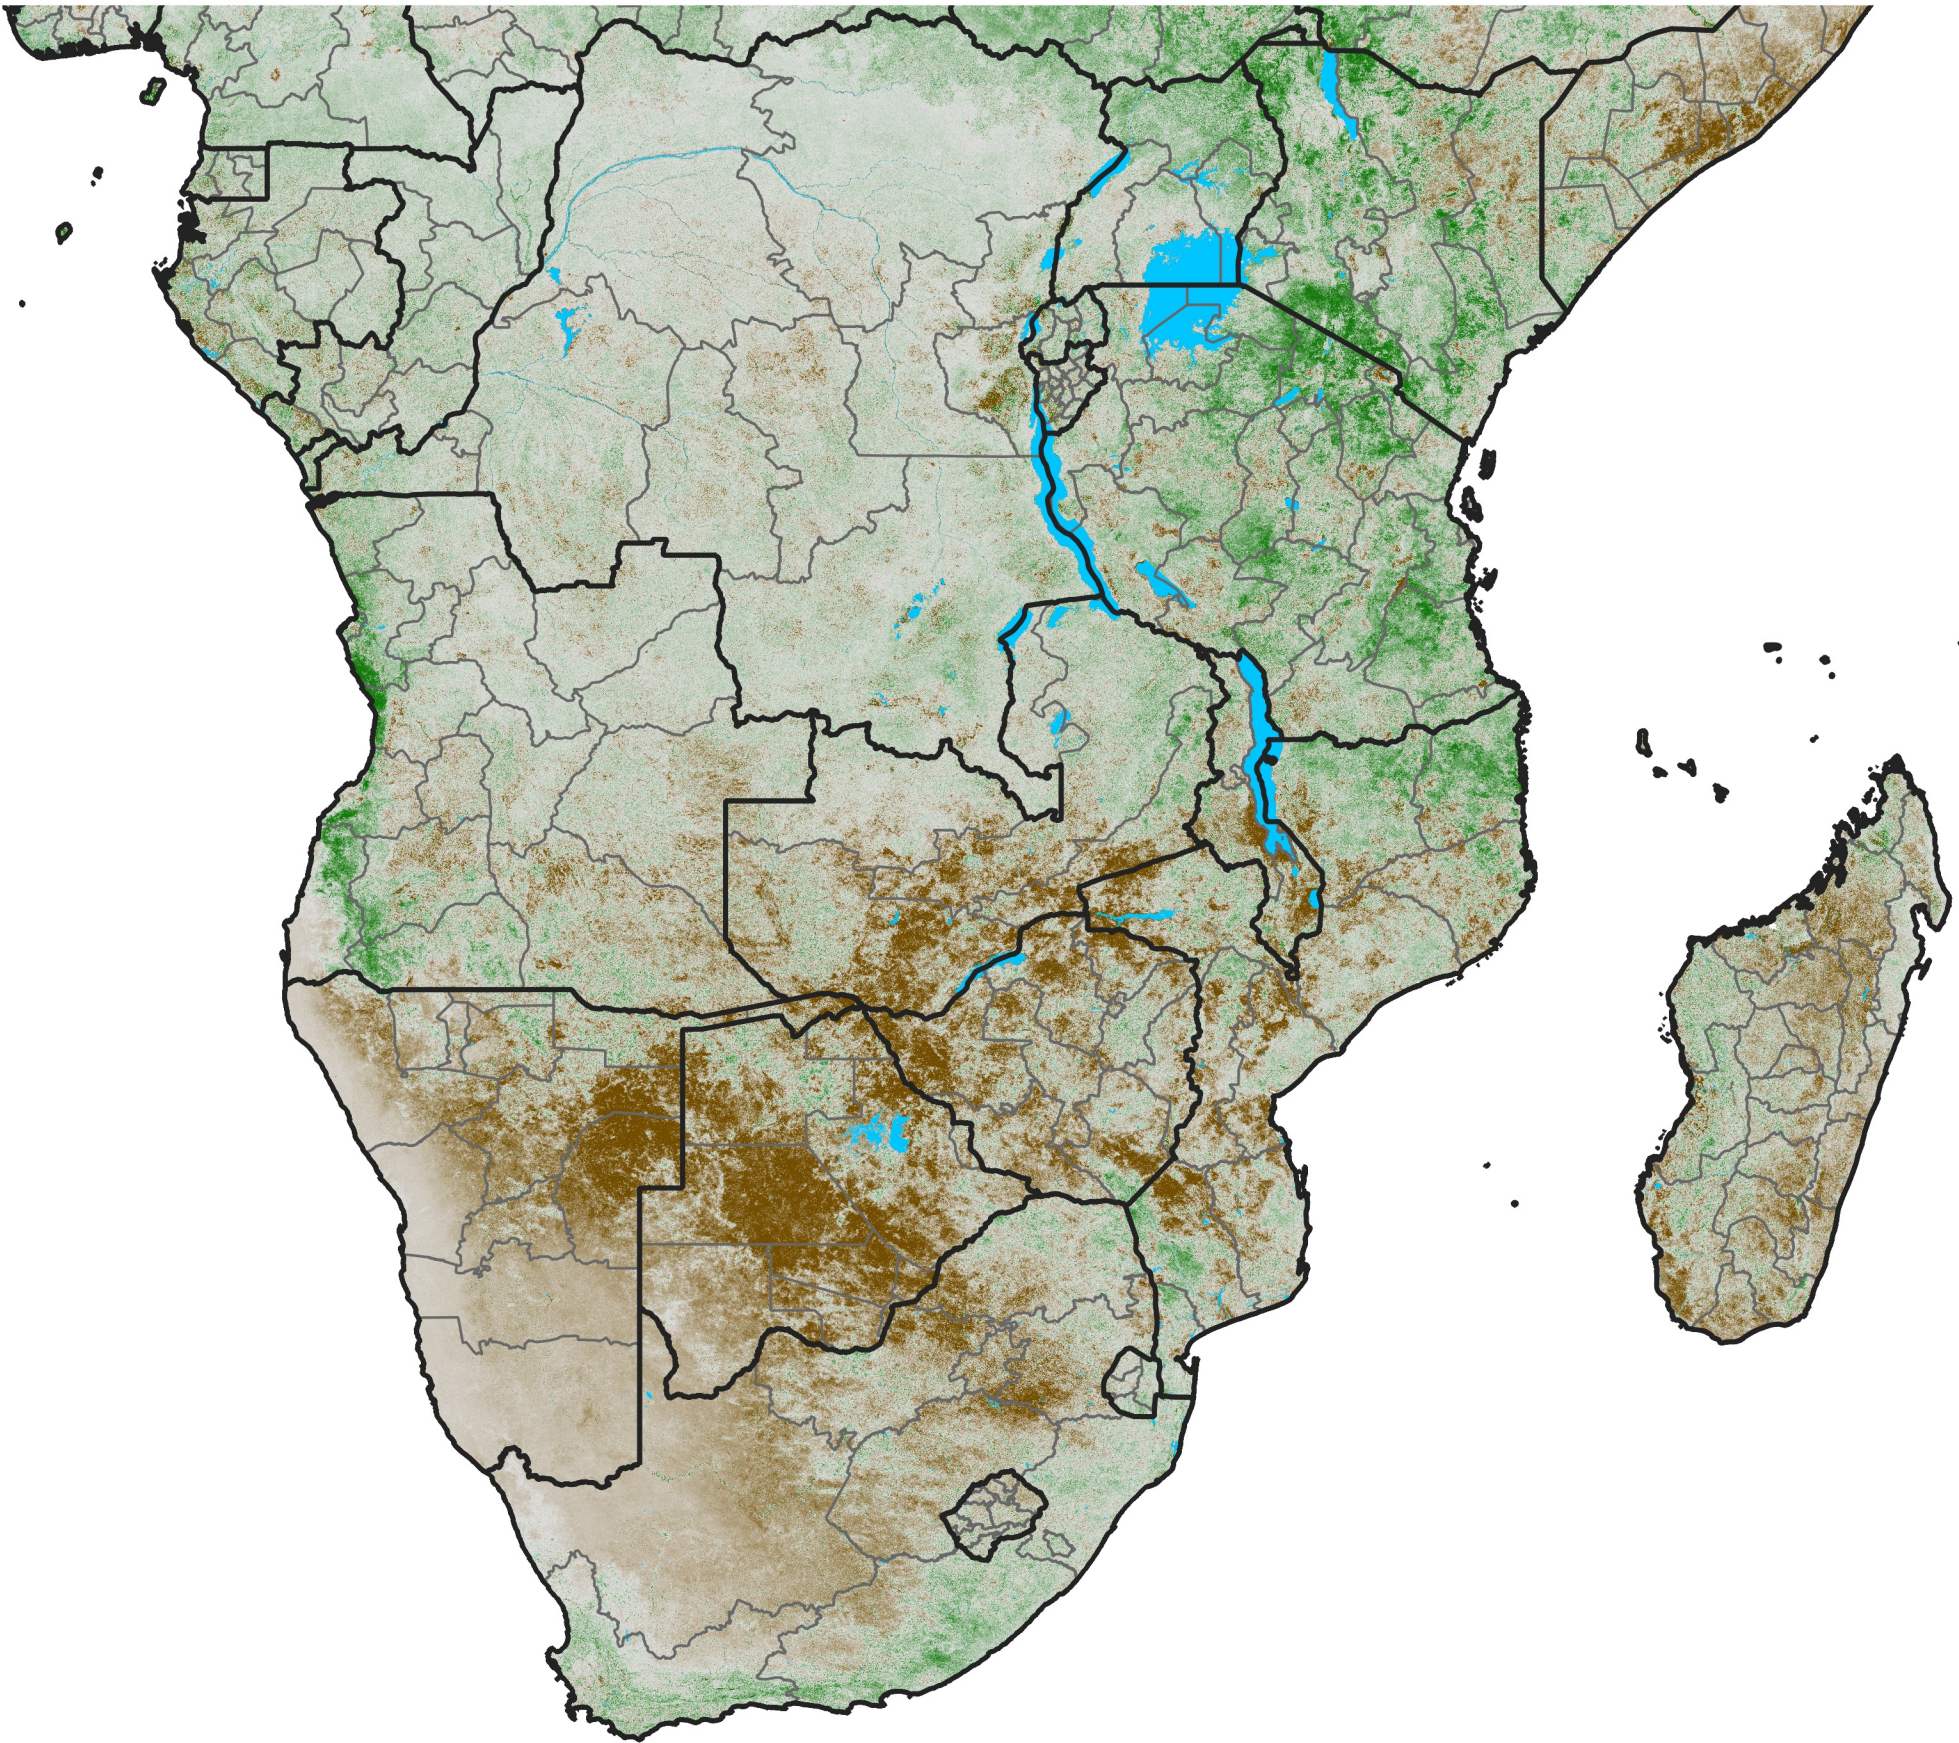

Southern Africa NDVI Anomaly

2024 minus mean (2003 - 2022)

Period 35 / December 11 - 20, 2024

NDVI Anomaly

< -0.3 -0.2 -0.1 -0.05 0.05 0.1 0.2 >0.3

Negative

No Difference

Positive