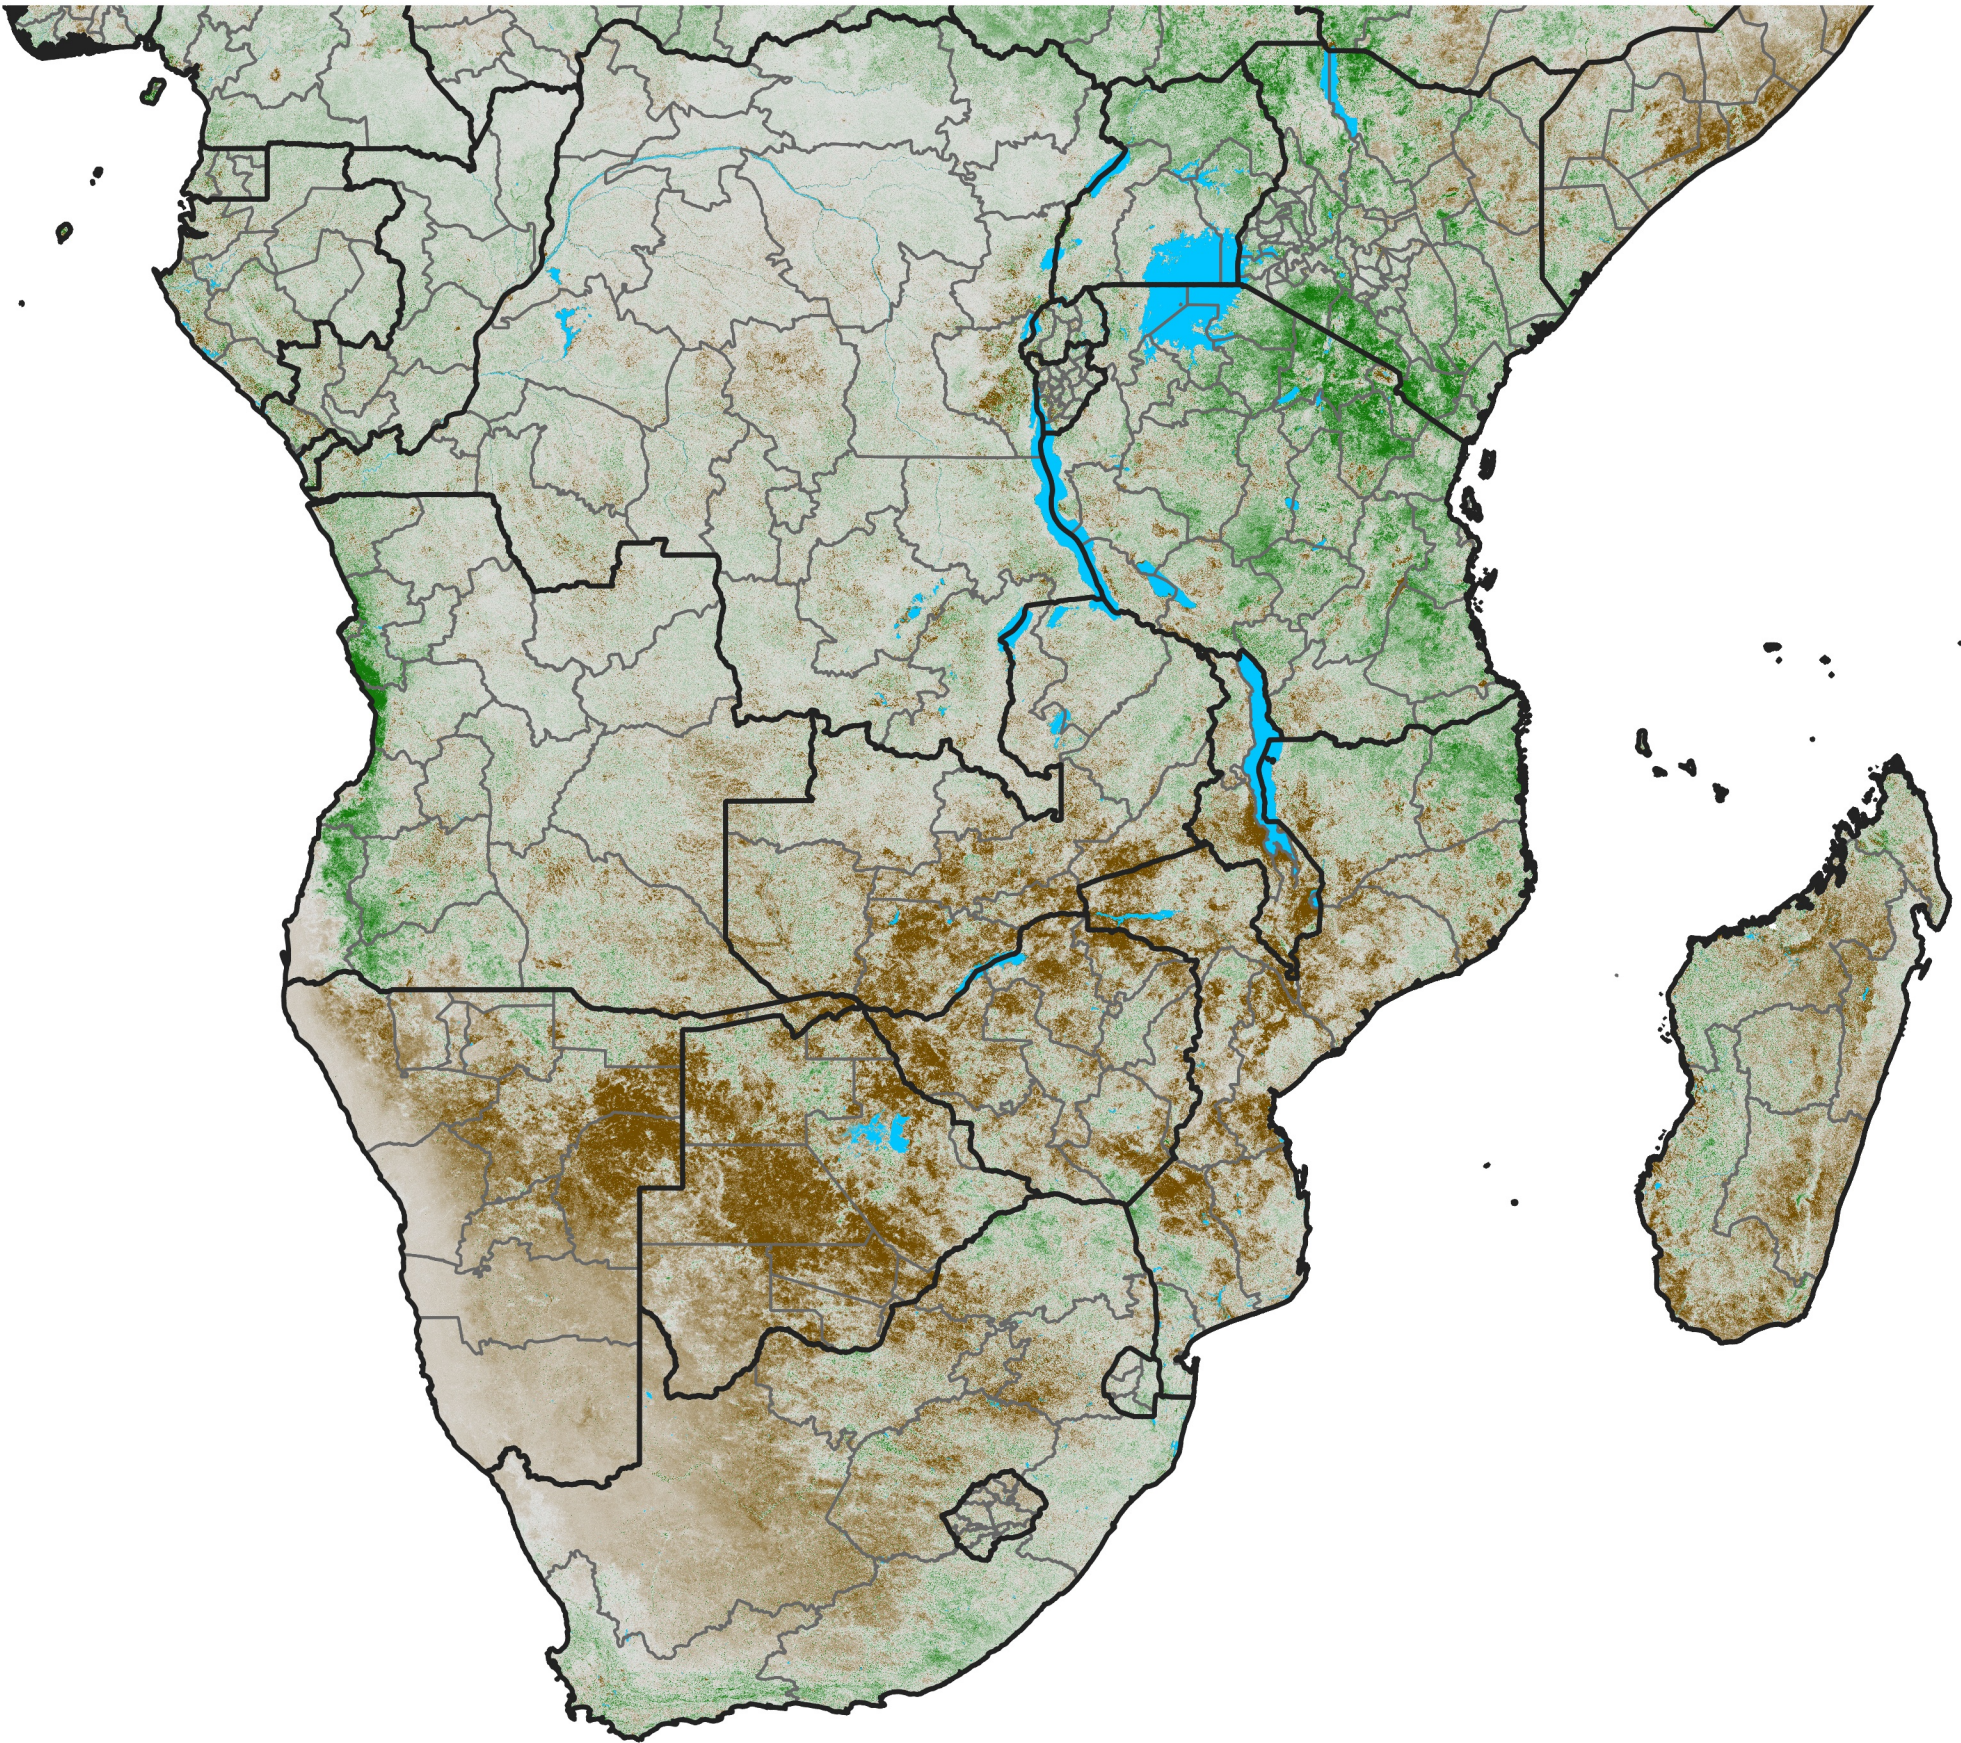

Southern Africa NDVI Anomaly

2024 minus mean (2003 - 2022)

Period 36 / December 21 - 31, 2024

NDVI Anomaly

< -0.3 -0.2 -0.1 -0.05 0.05 0.1 0.2 >0.3

Negative

No Difference

Positive