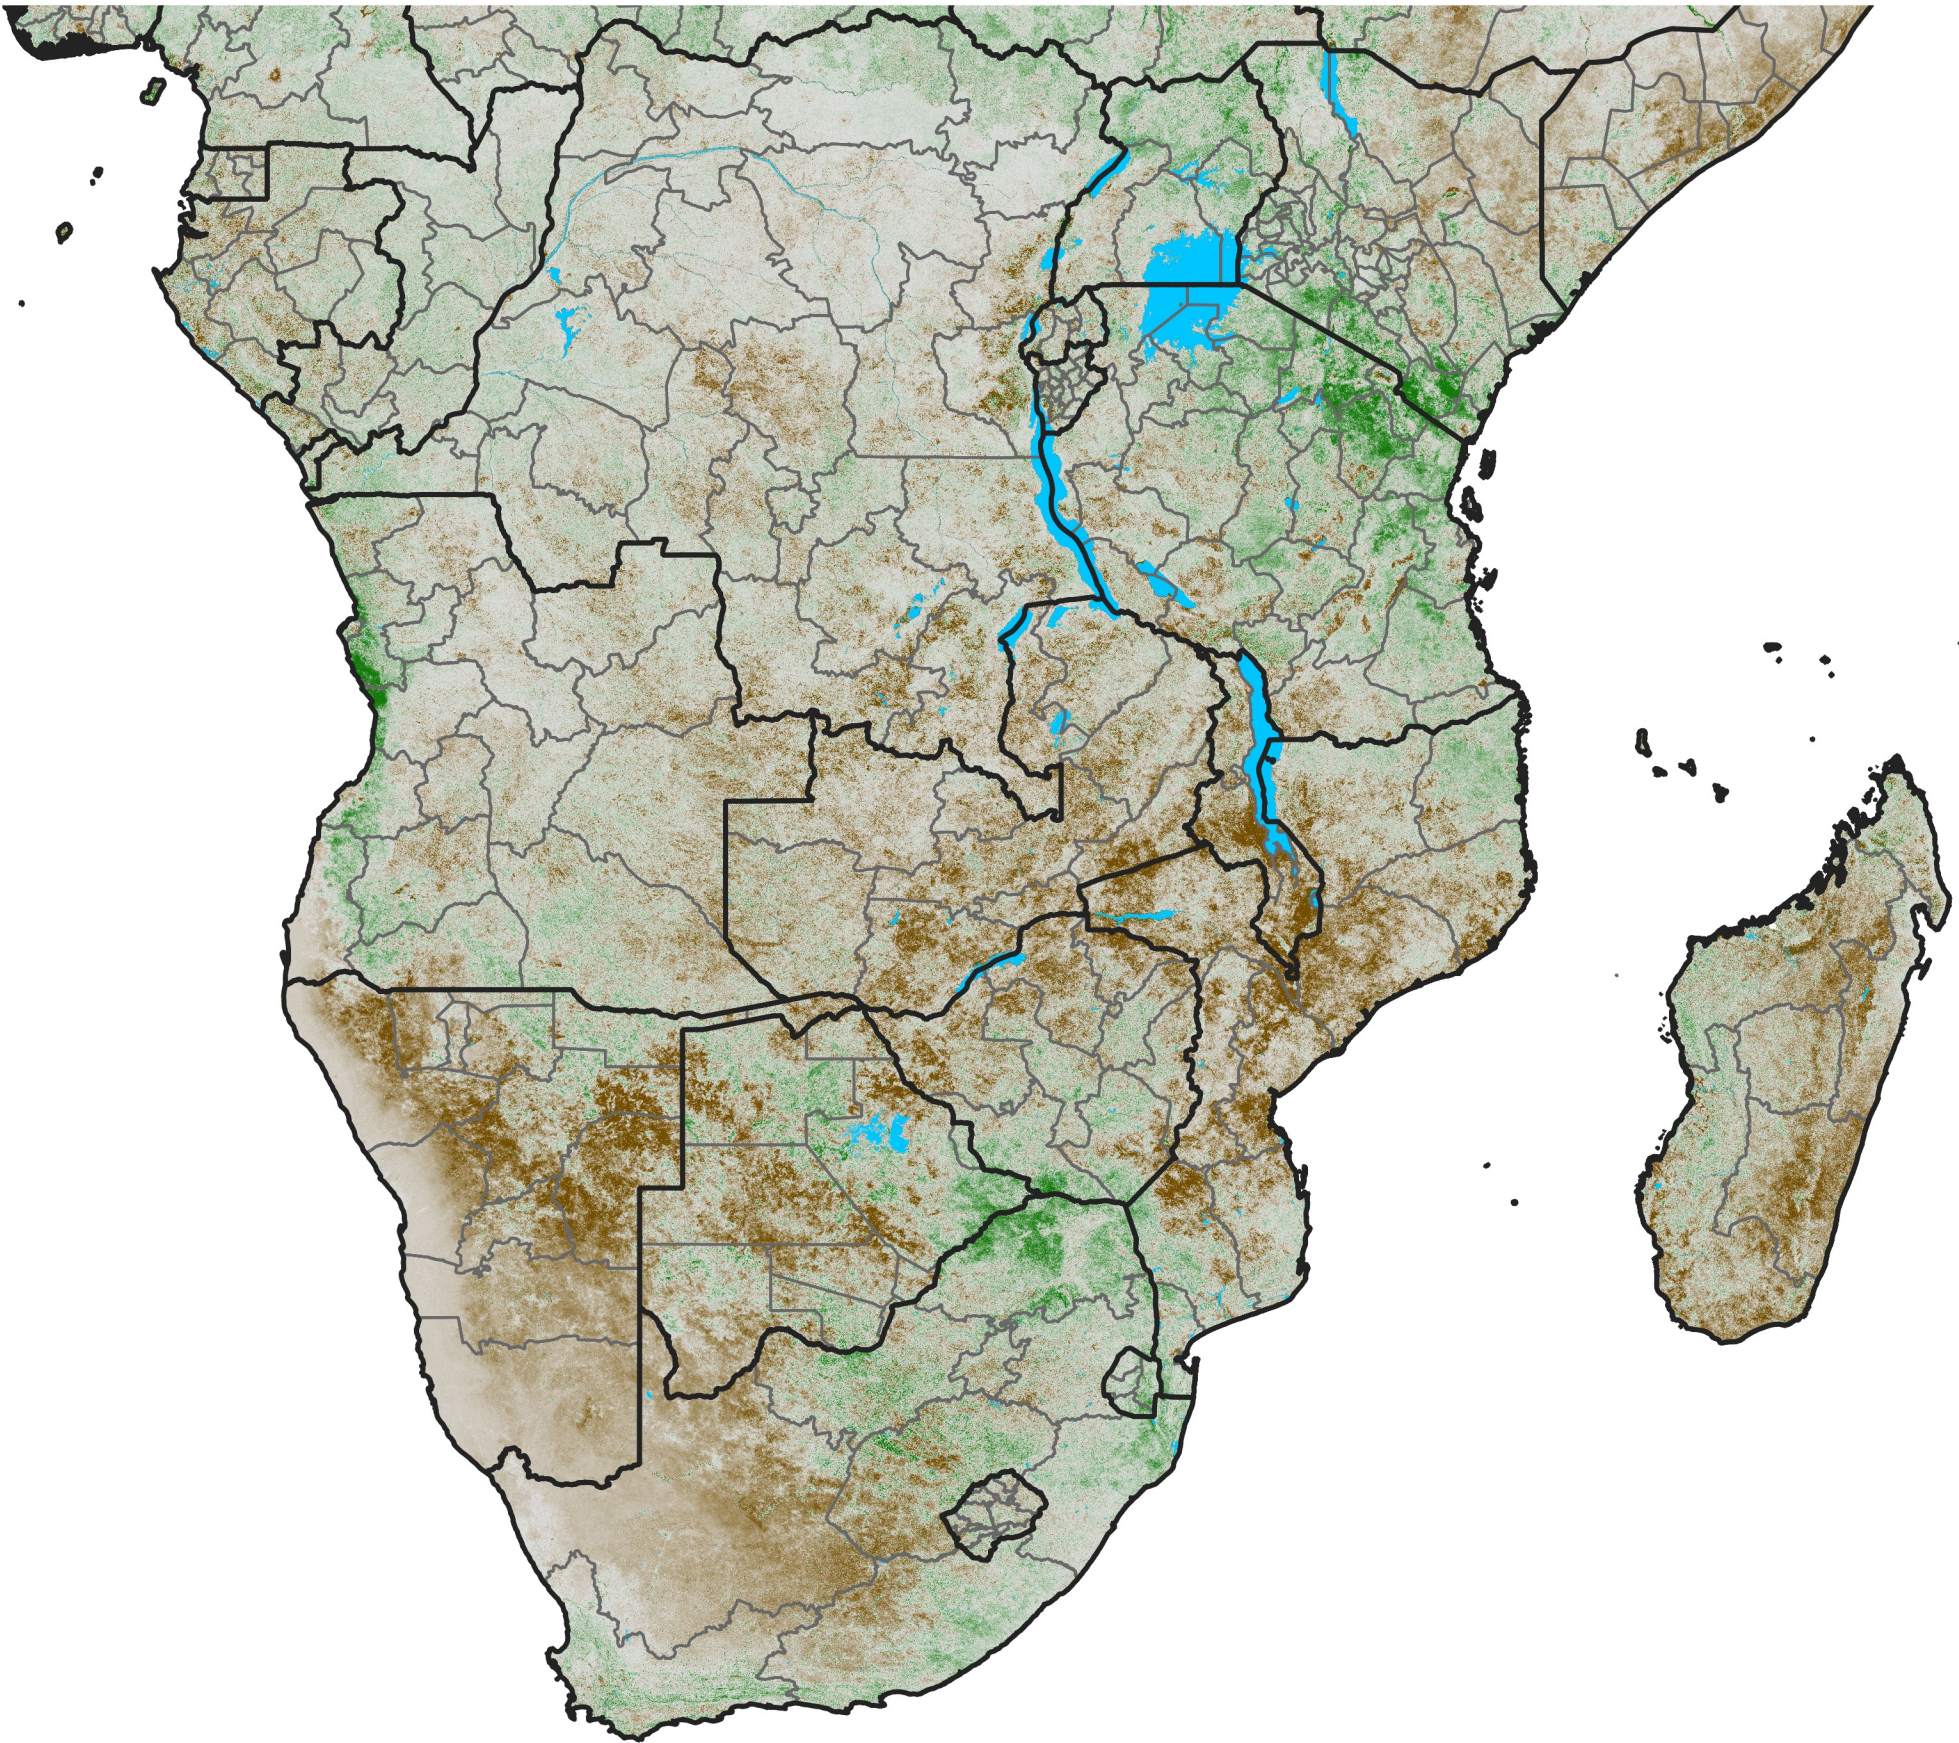

# Southern Africa NDVI Anomaly

2025 minus mean (2003 - 2022)  
Period 02 / January 11 - 20, 2025

## NDVI Anomaly

< -0.3   -0.2   -0.1   -0.05   0.05   0.1   0.2   >0.3

Negative

No Difference

Positive