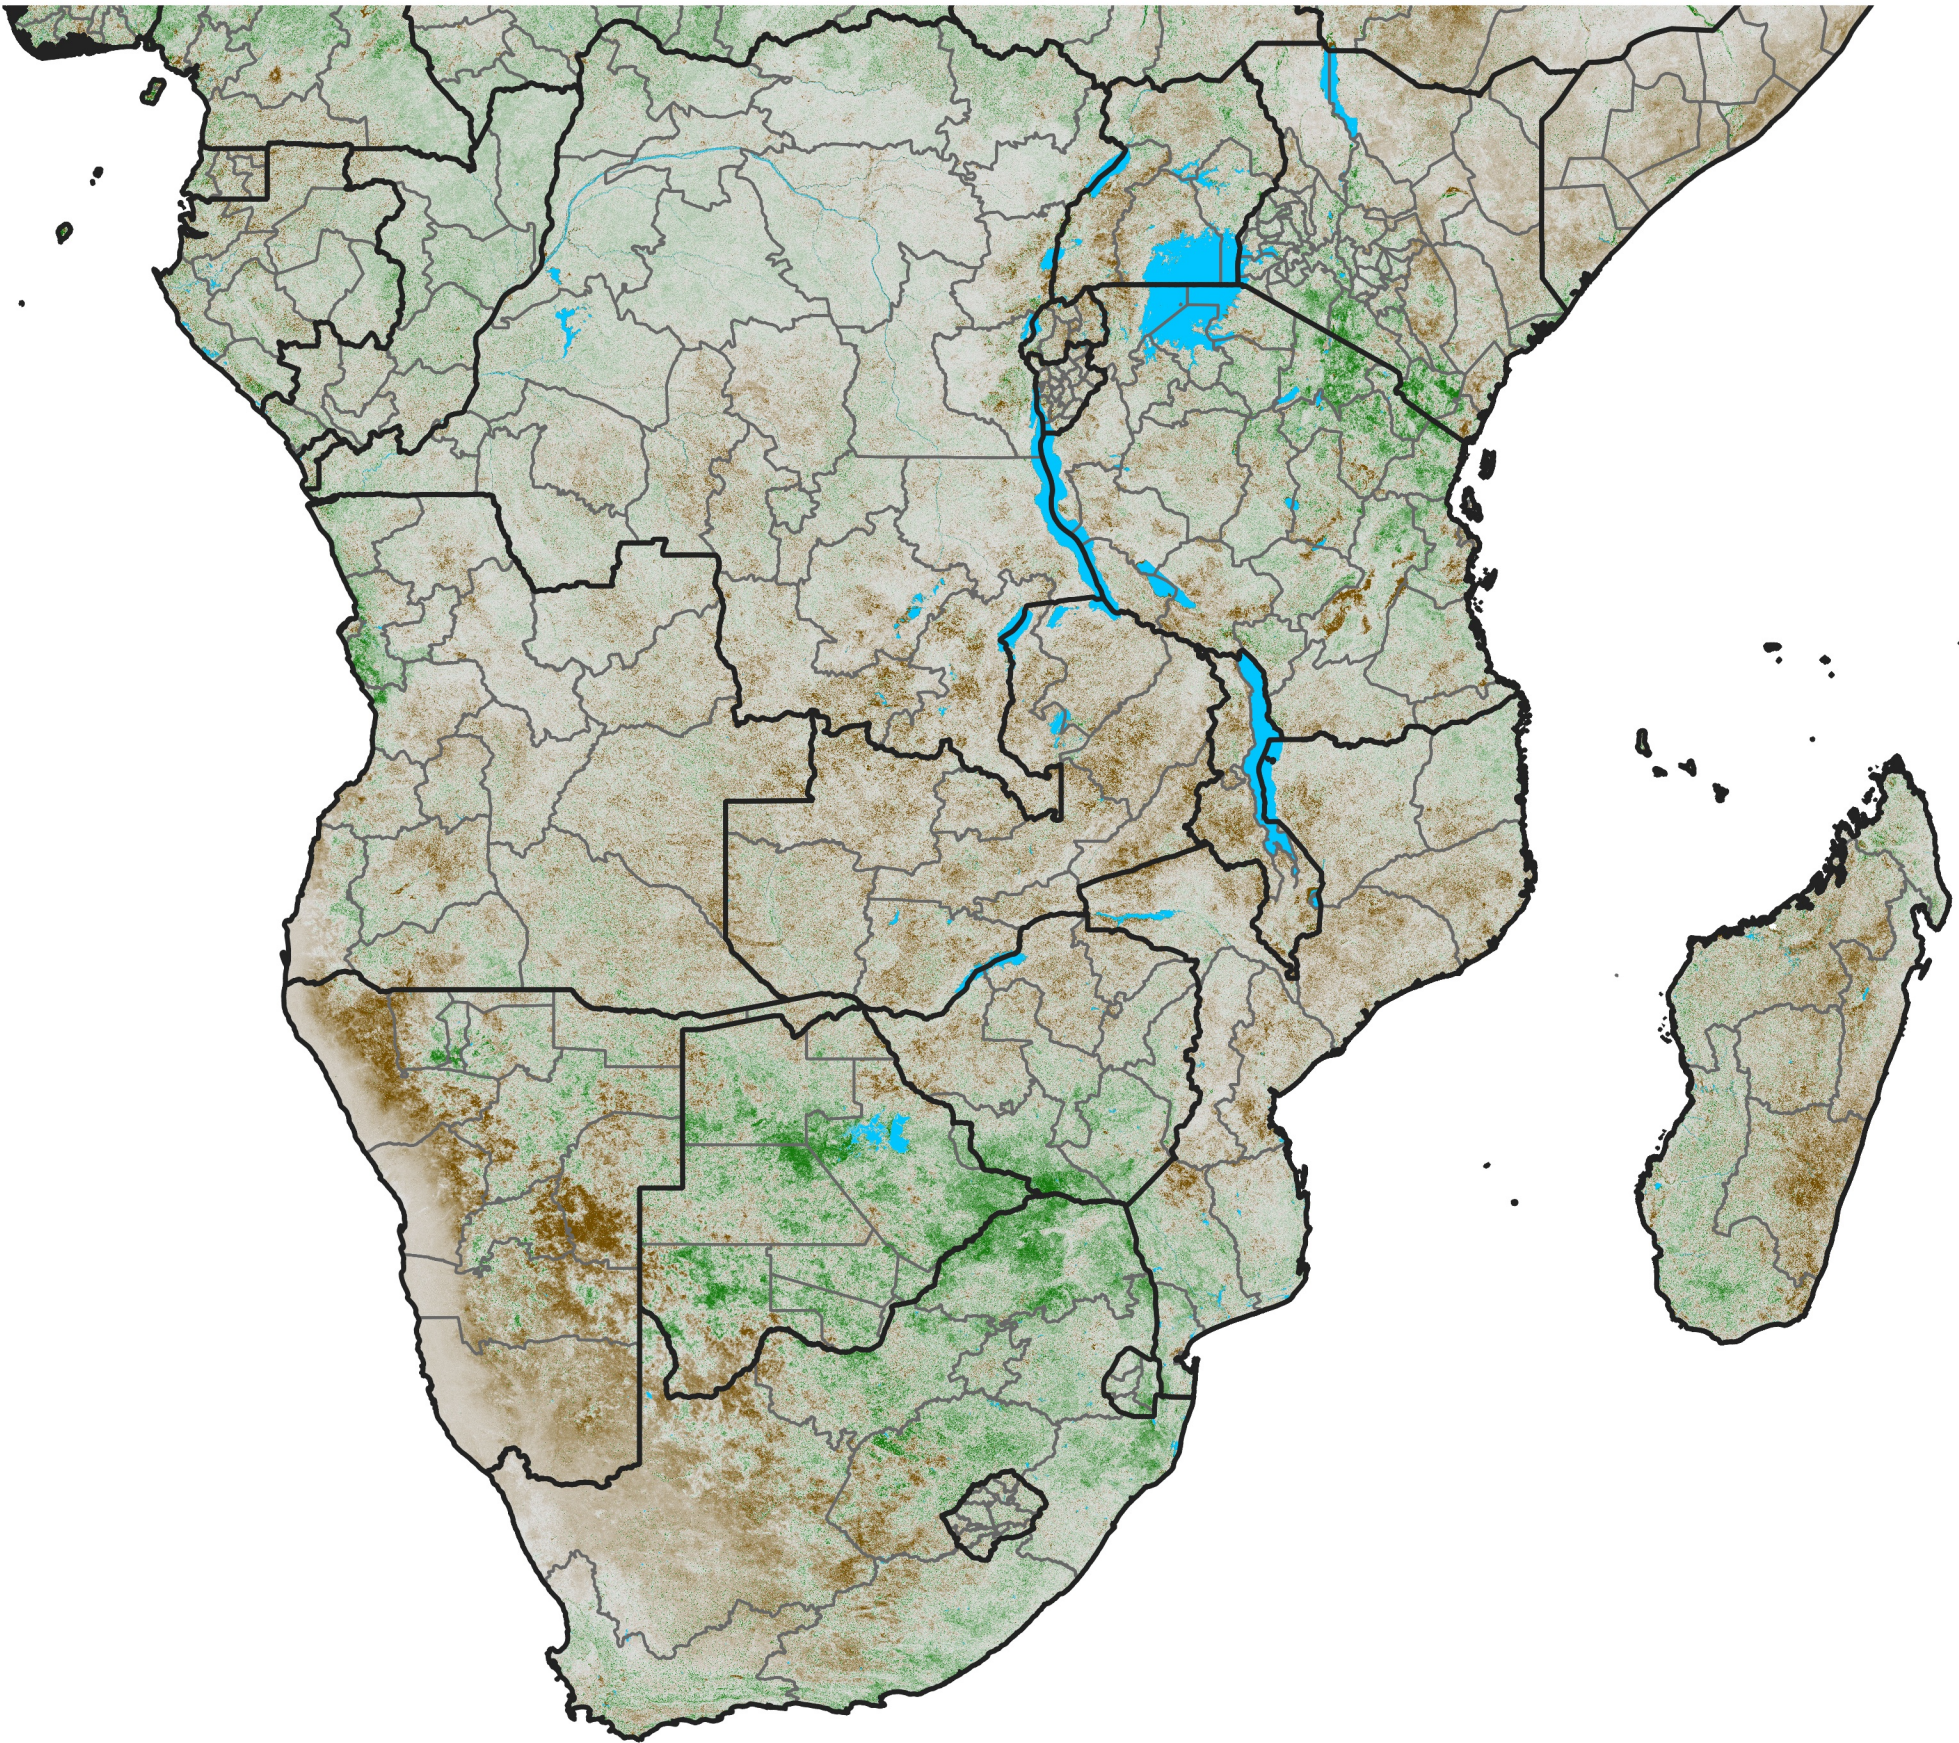

# Southern Africa NDVI Anomaly

2025 minus mean (2003 - 2022)

Period 05 / February 11 - 20, 2025

## NDVI Anomaly

< -0.3   -0.2   -0.1   -0.05   0.05   0.1   0.2   >0.3

Negative

No Difference

Positive