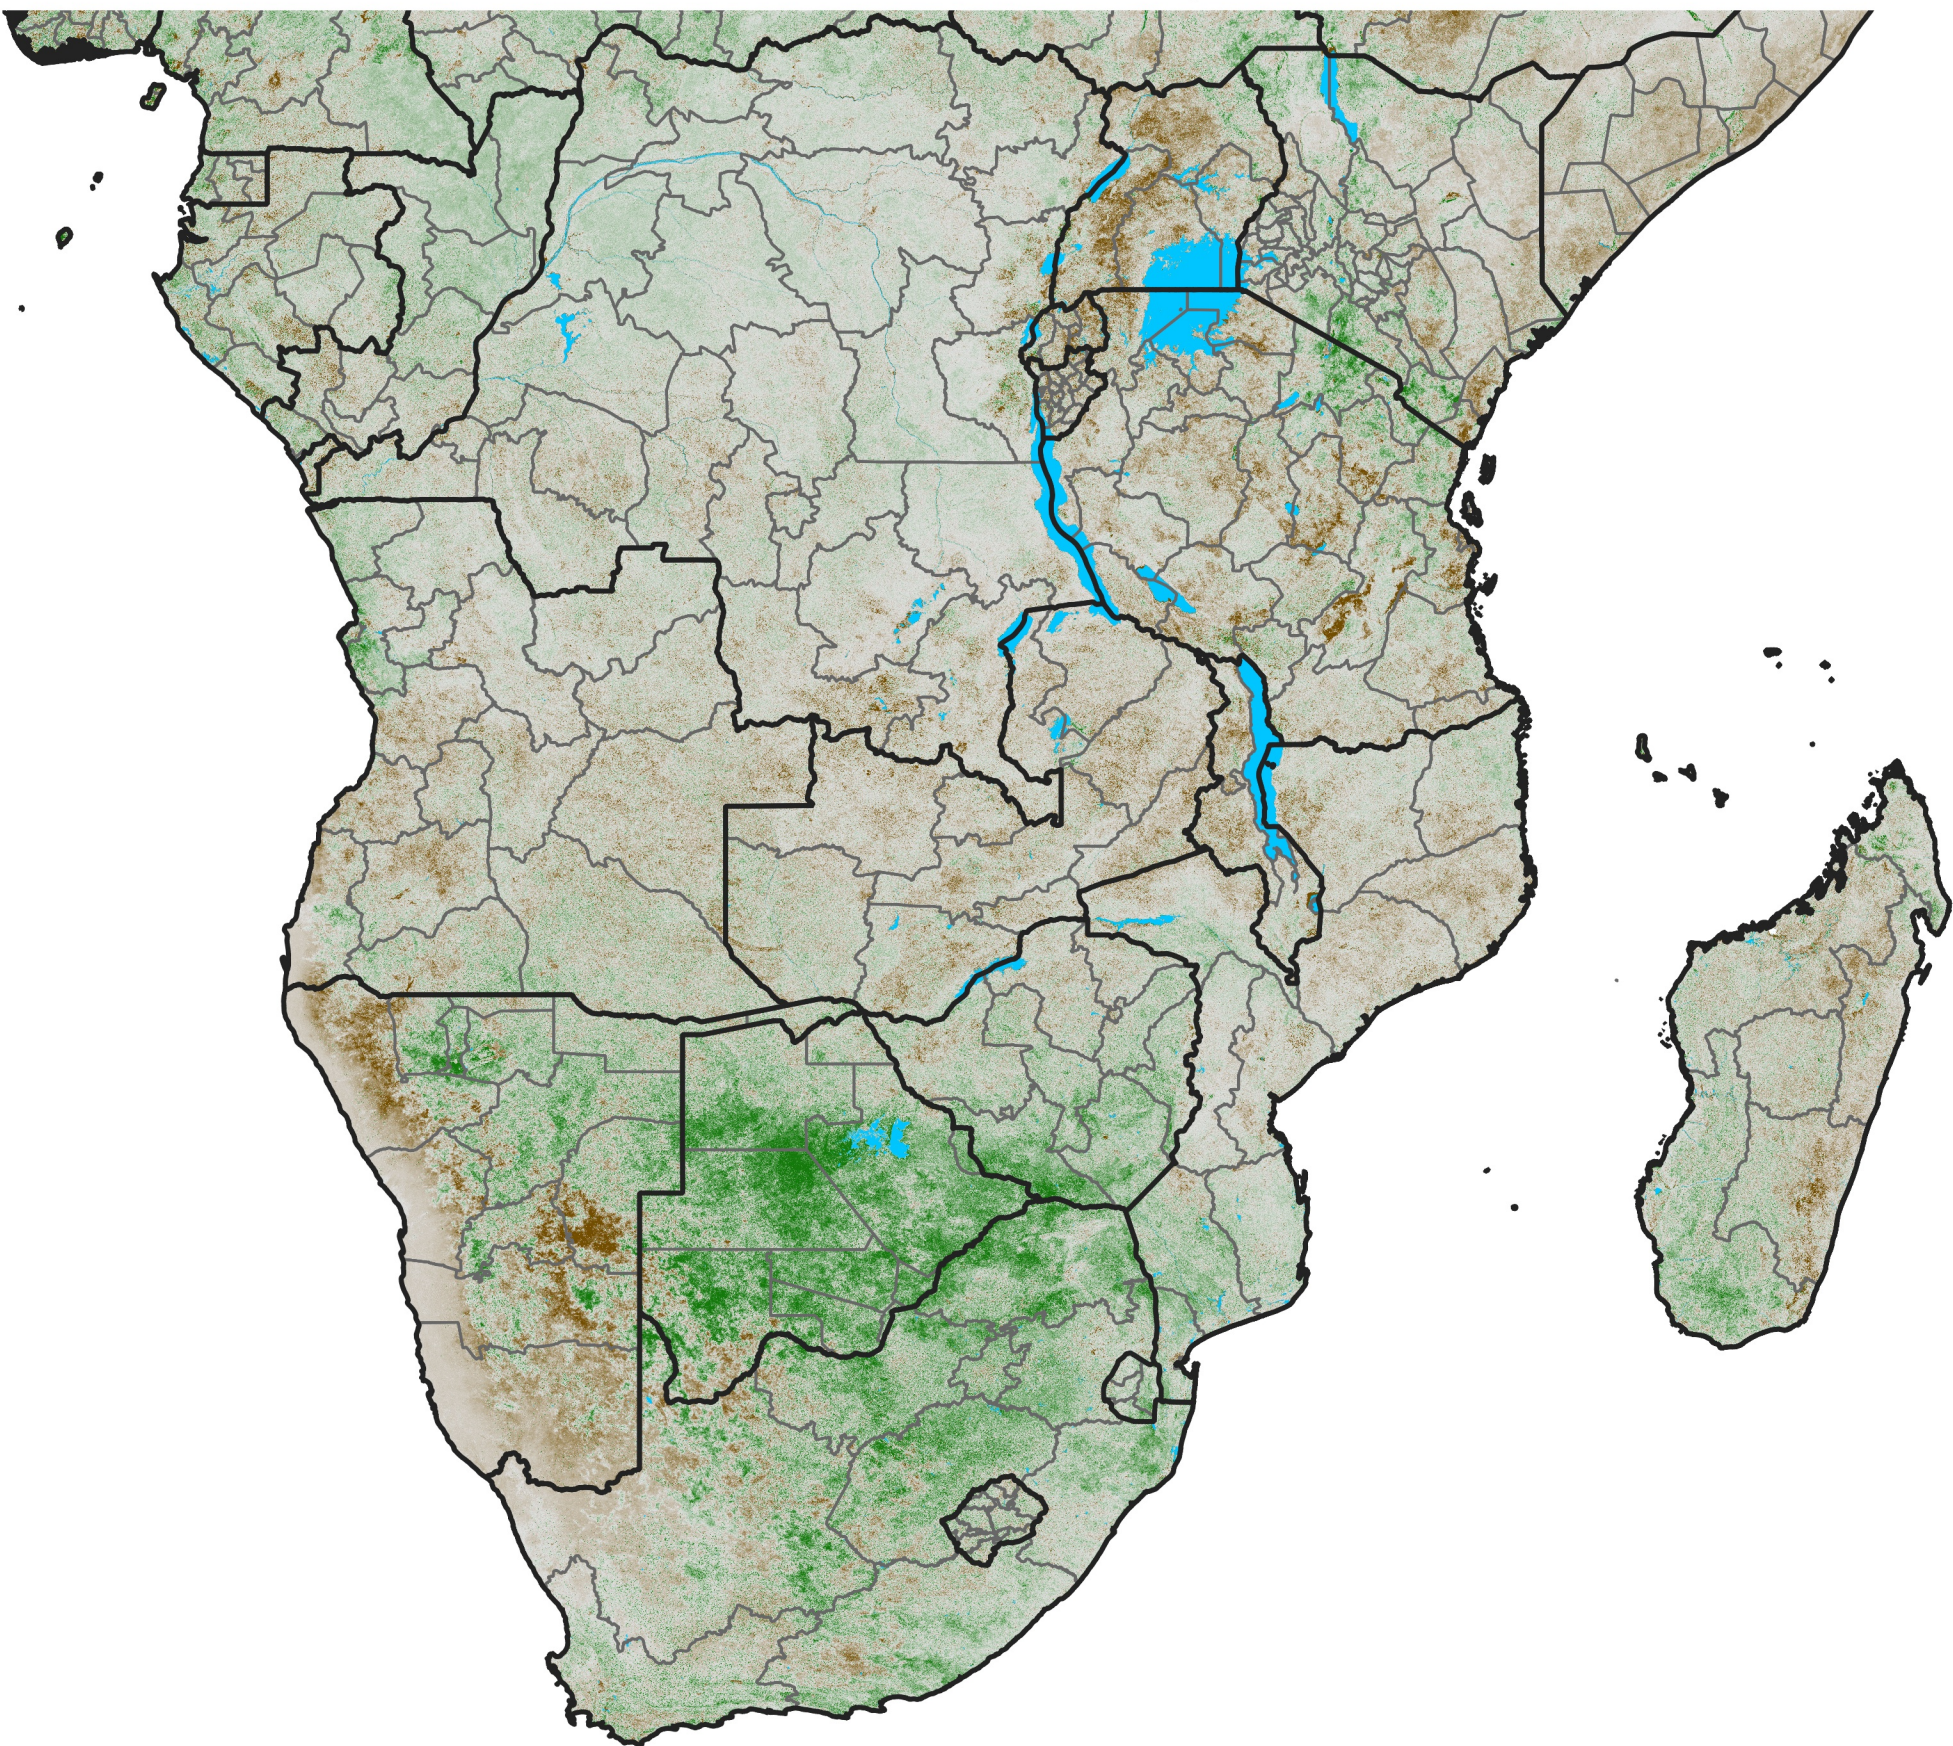

Southern Africa

NDVI Anomaly

2025 minus mean (2003 - 2022)

Period 07 / March 01 - 10, 2025

NDVI Anomaly

< -0.3 -0.2 -0.1 -0.05 0.05 0.1 0.2 >0.3

Negative

No Difference