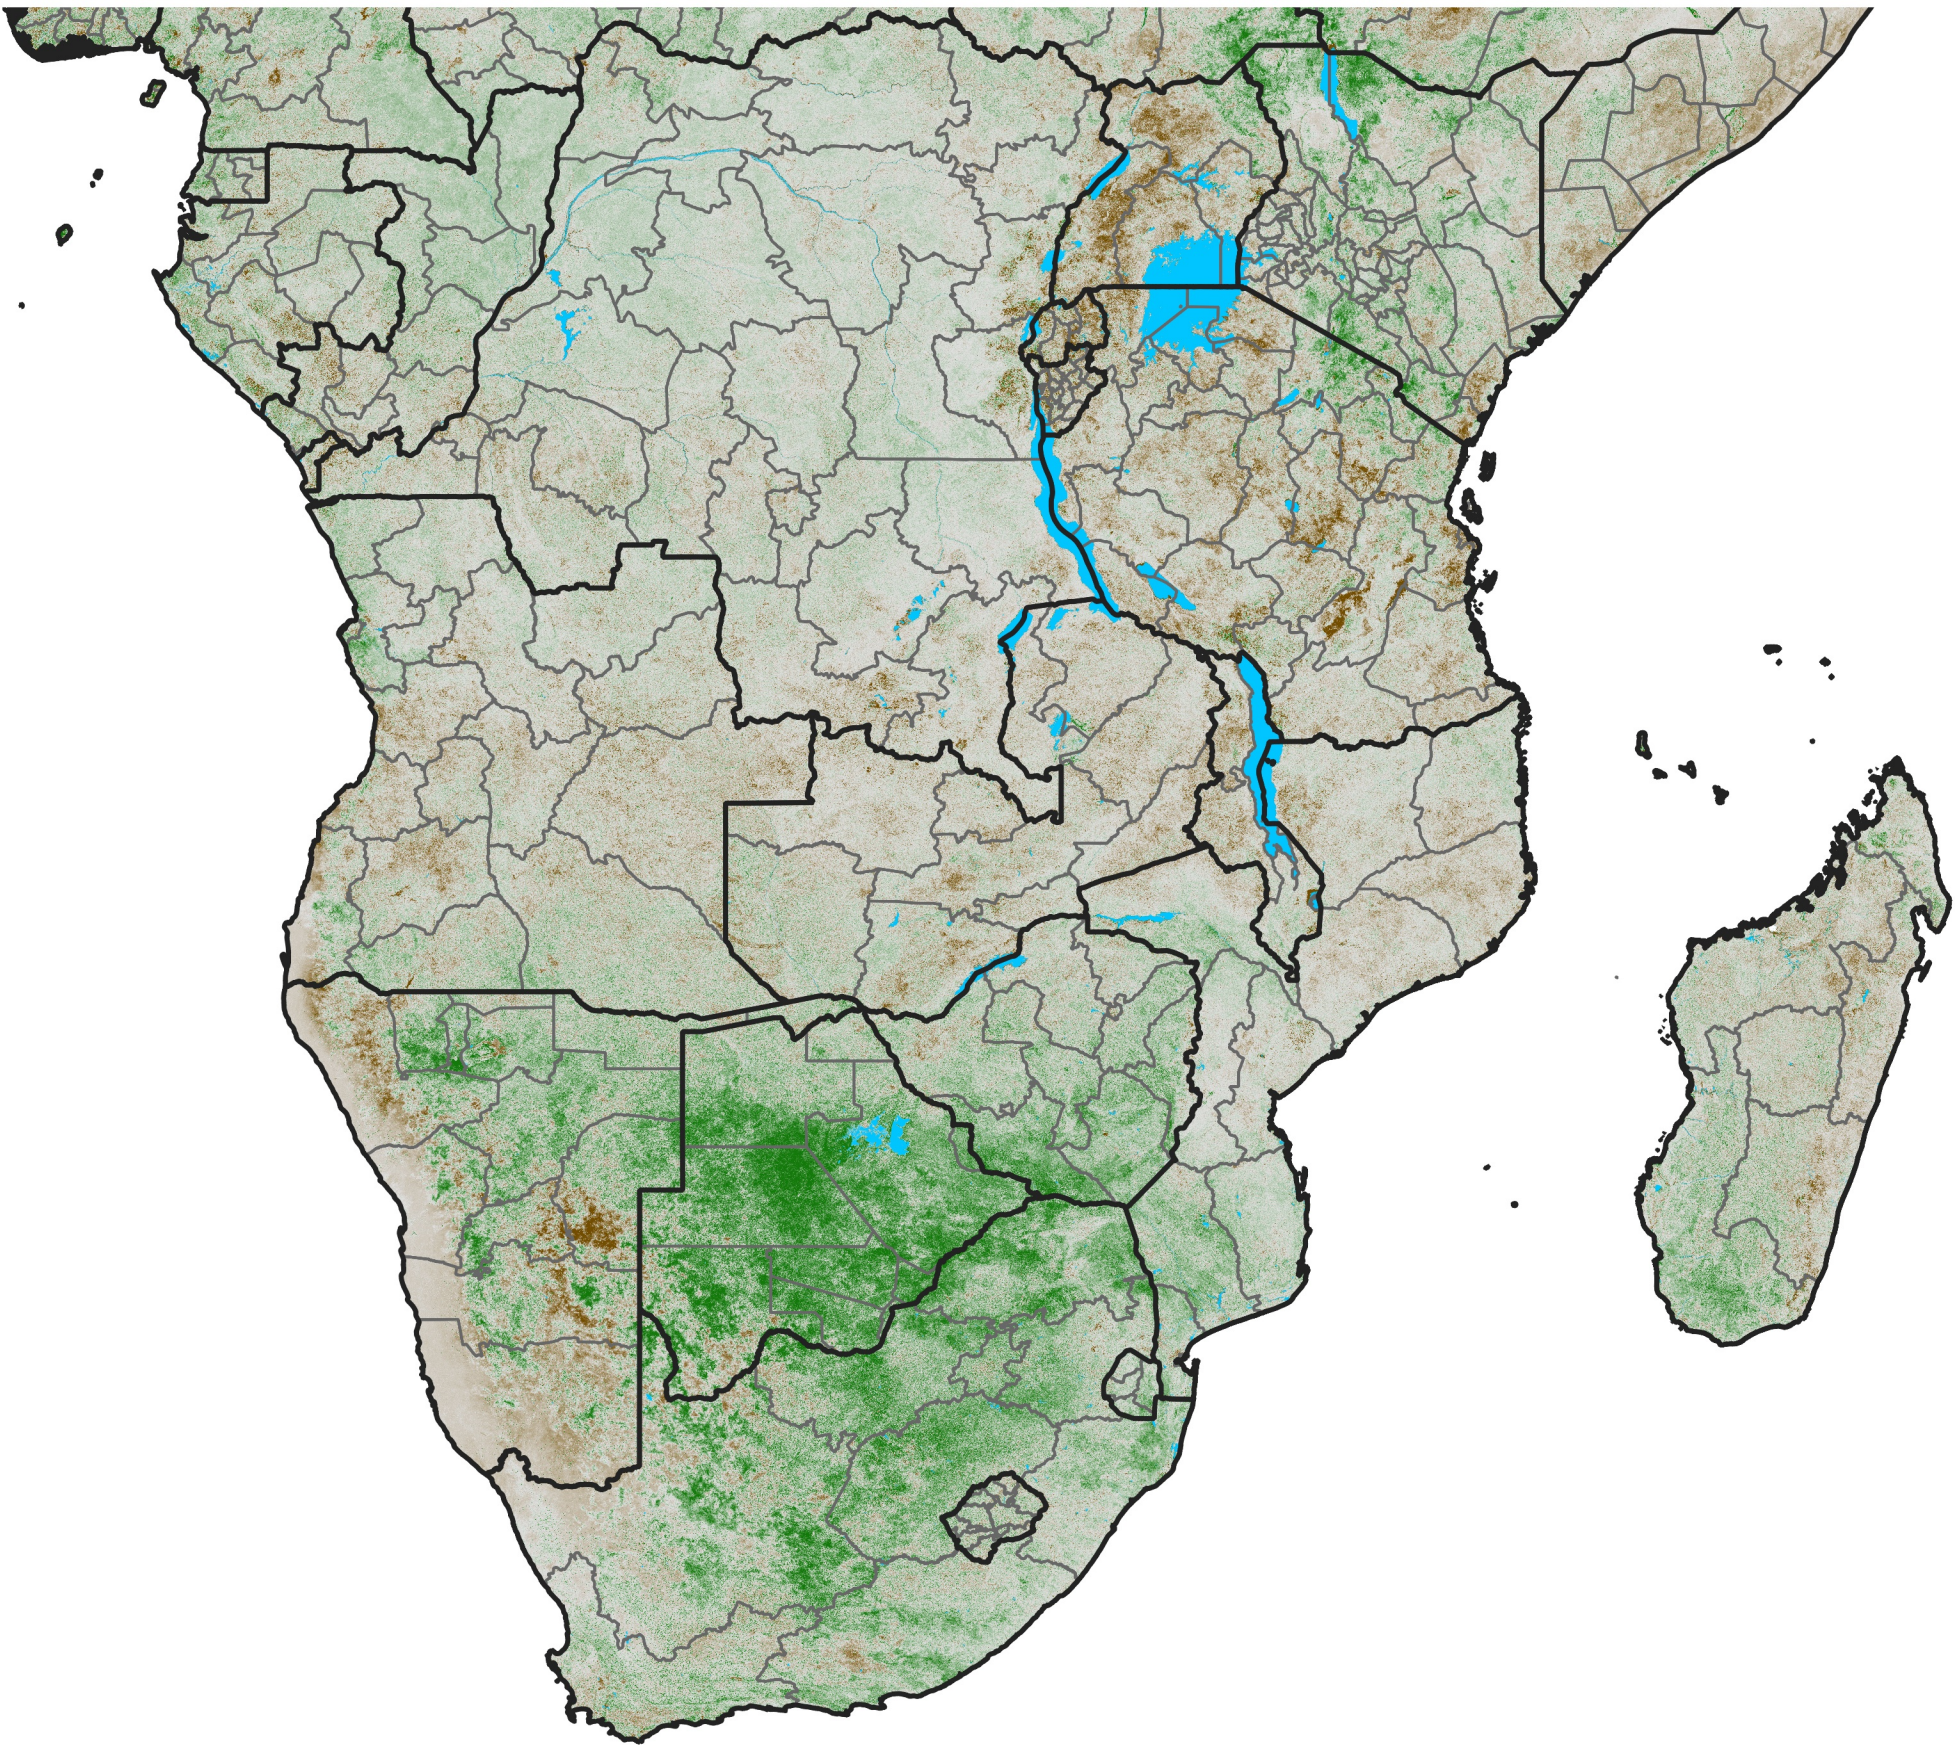

Southern Africa

NDVI Anomaly

2025 minus mean (2003 - 2022)

Period 08 / March 11 - 20, 2025

NDVI Anomaly

< -0.3 -0.2 -0.1 -0.05 0.05 0.1 0.2 >0.3

Negative

No Difference