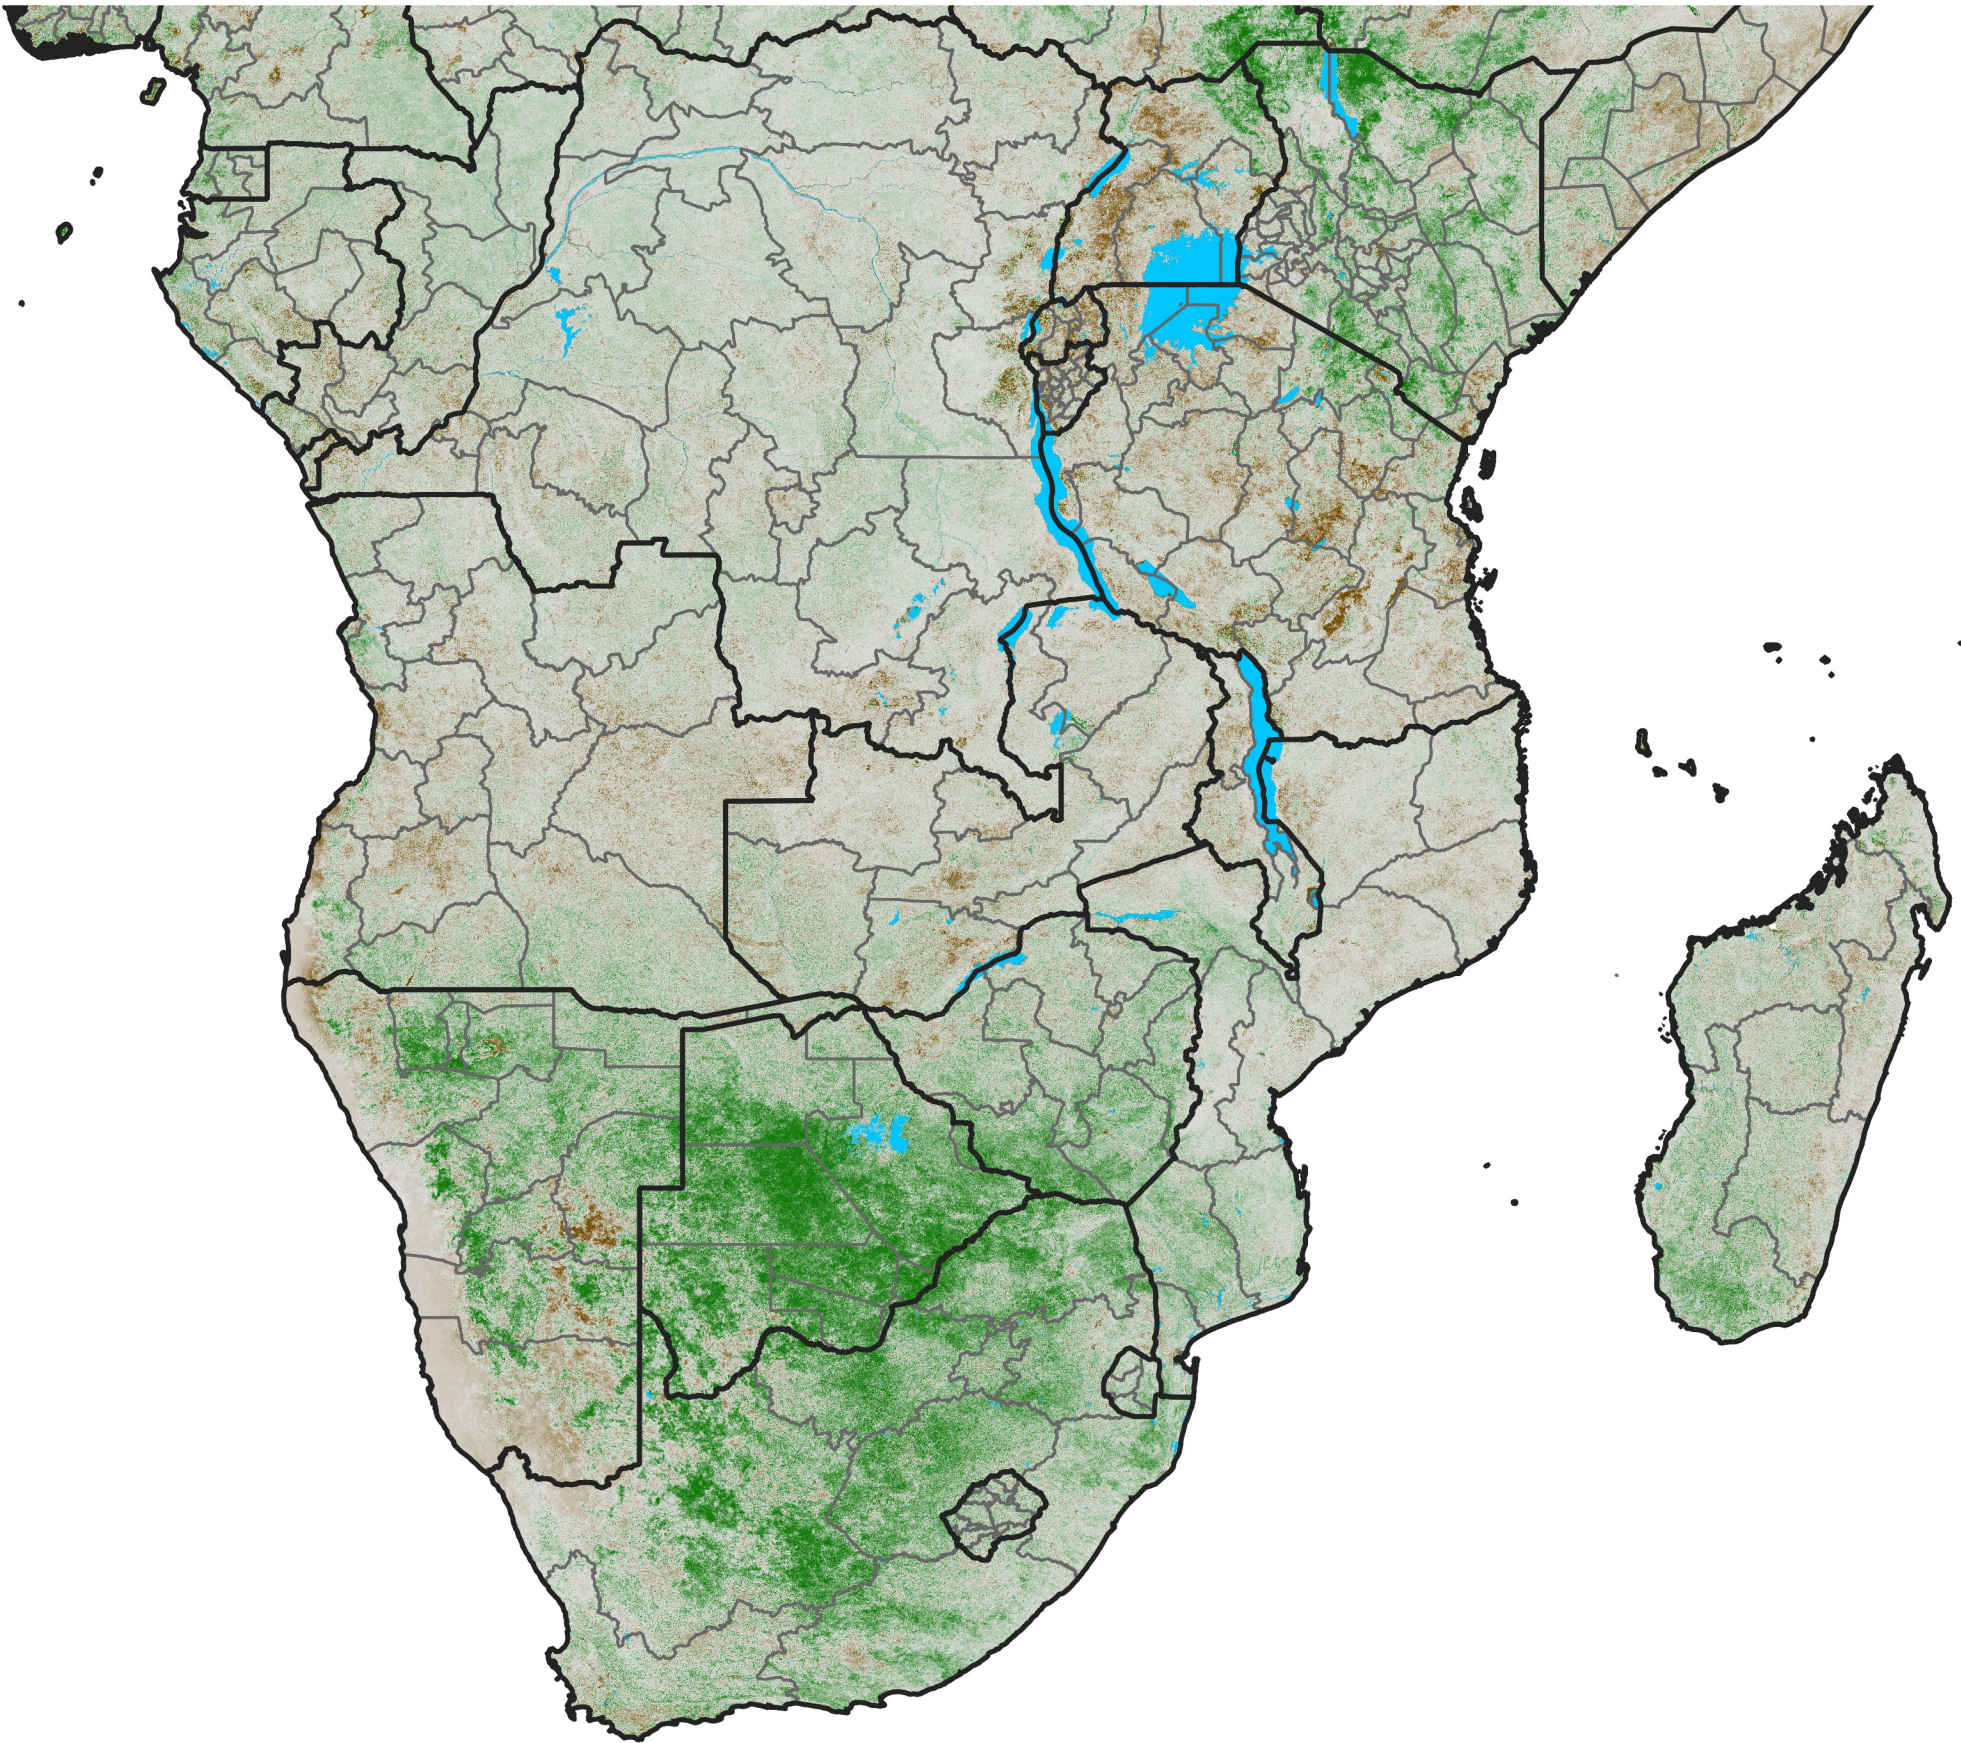

# Southern Africa NDVI Anomaly

2025 minus mean (2003 - 2022)

Period 09 / March 21 - 31, 2025

## NDVI Anomaly

< -0.3   -0.2   -0.1   -0.05   0.05   0.1   0.2   >0.3

Negative

No Difference

Positive