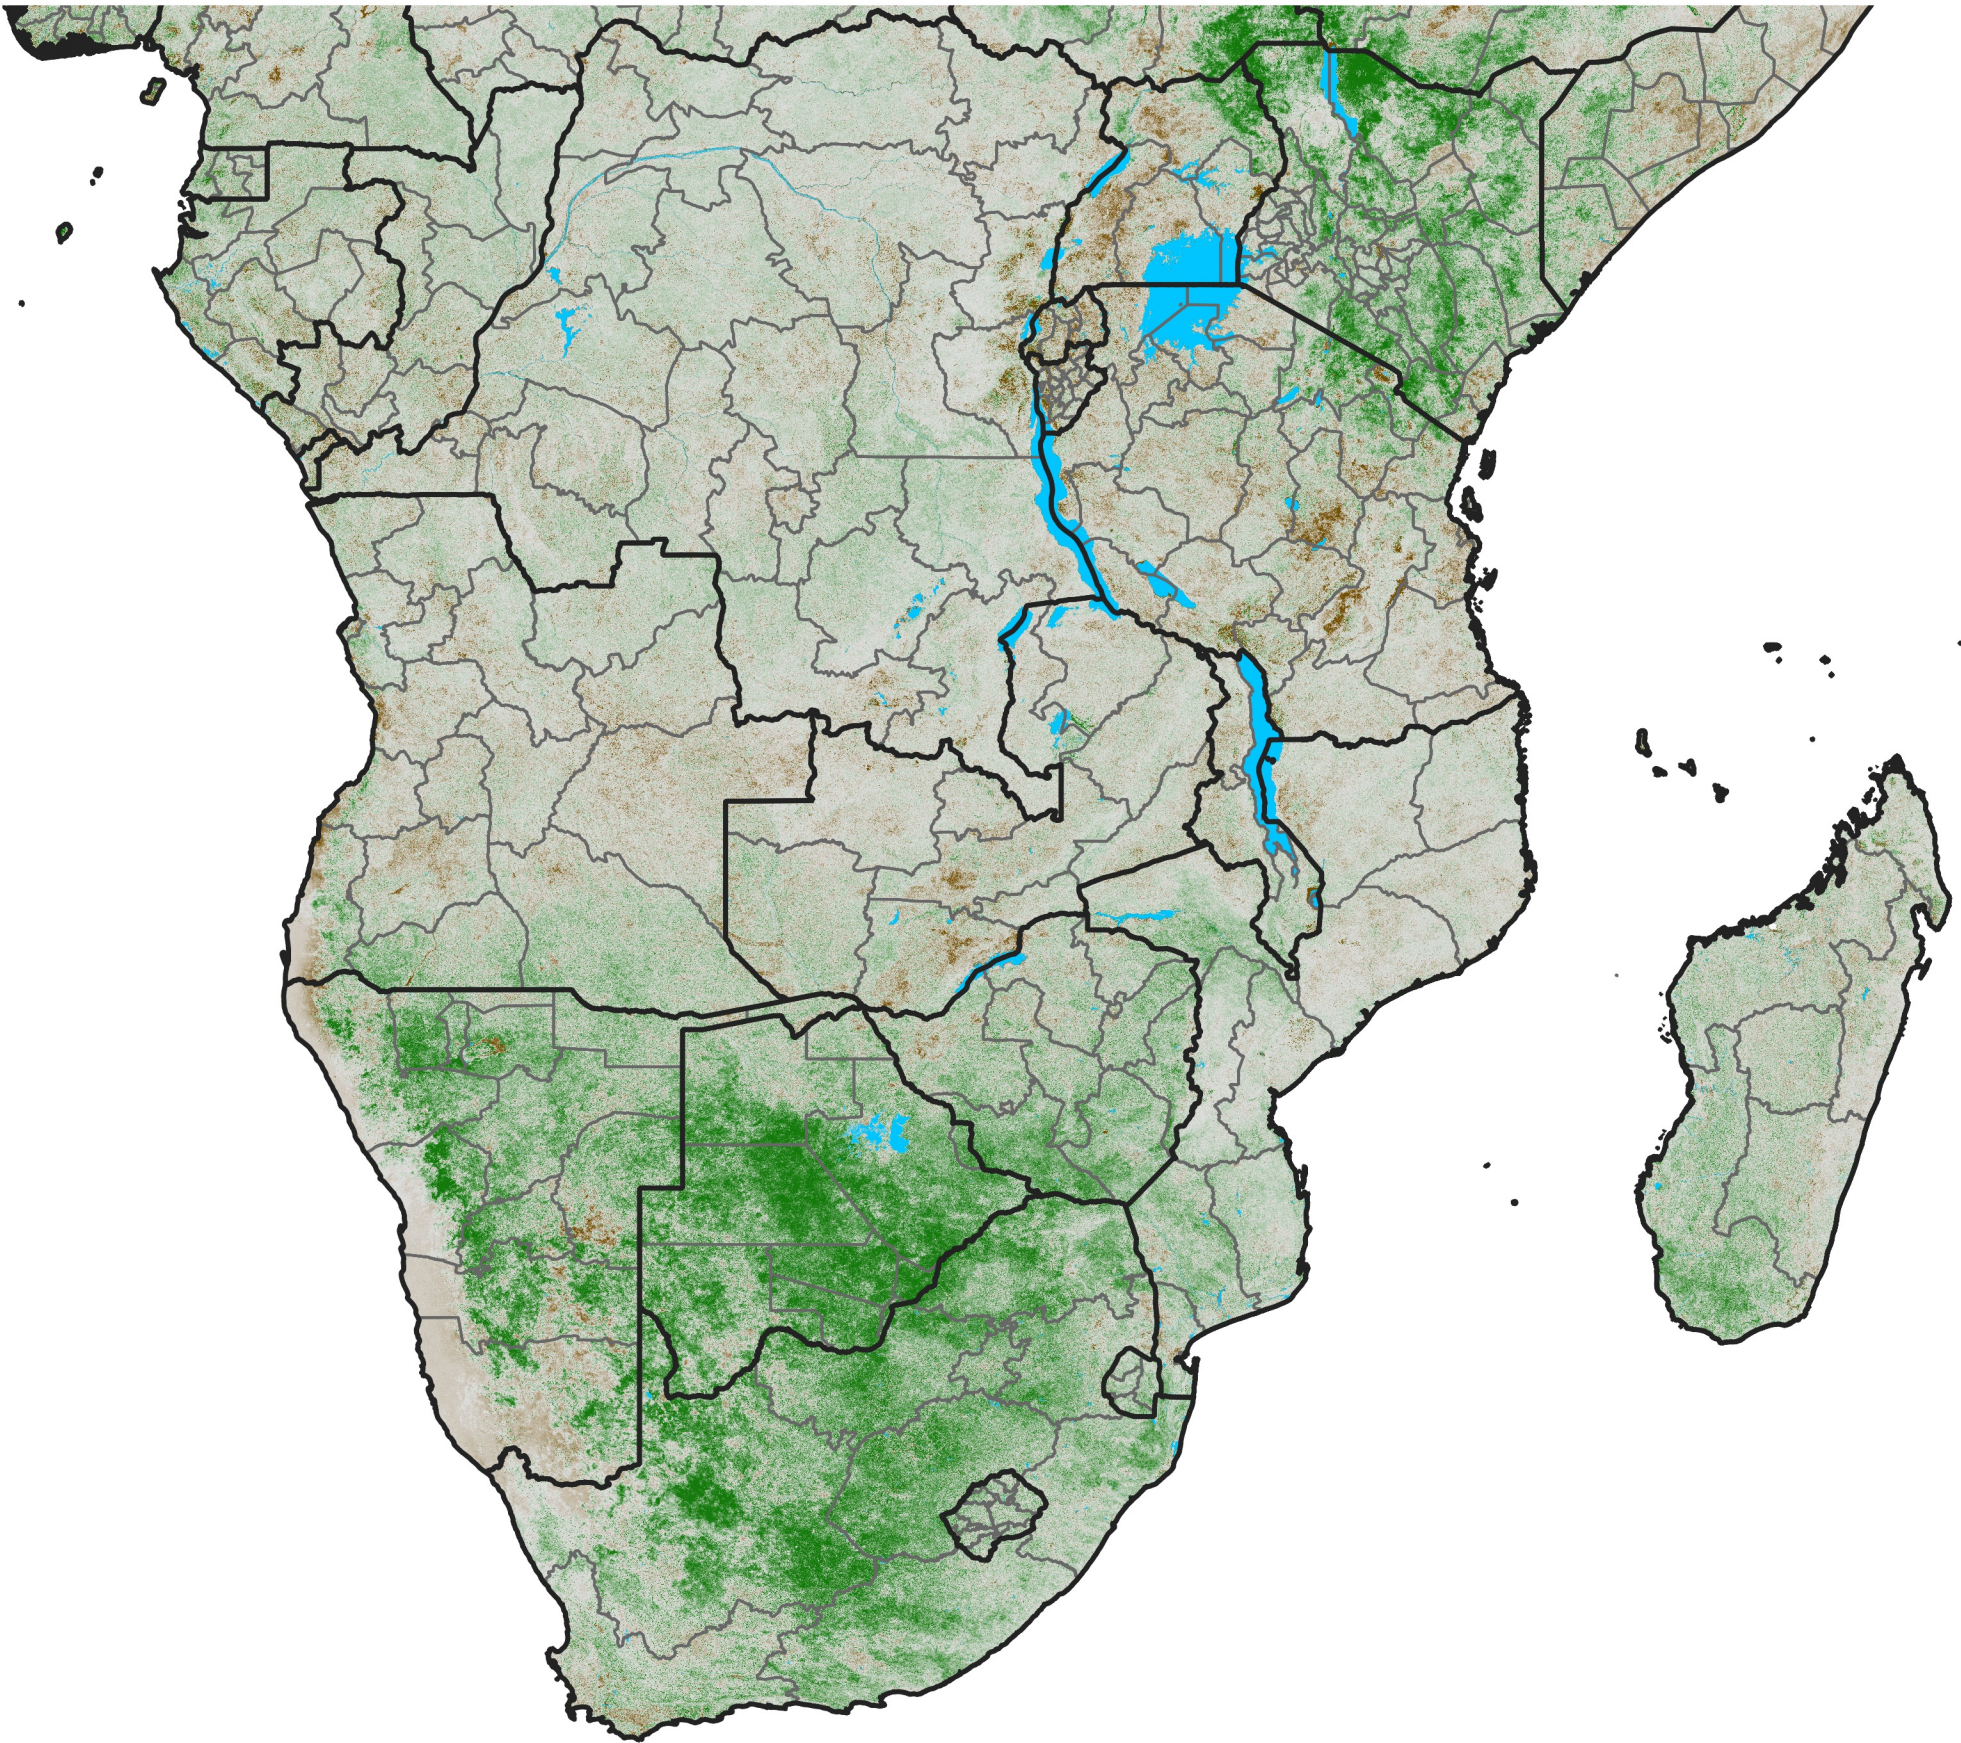

# Southern Africa

## NDVI Anomaly

2025 minus mean (2003 - 2022)

Period 10 / April 01 - 10, 2025

### NDVI Anomaly

< -0.3   -0.2   -0.1   -0.05   0.05   0.1   0.2   >0.3

Negative

No Difference

Positive