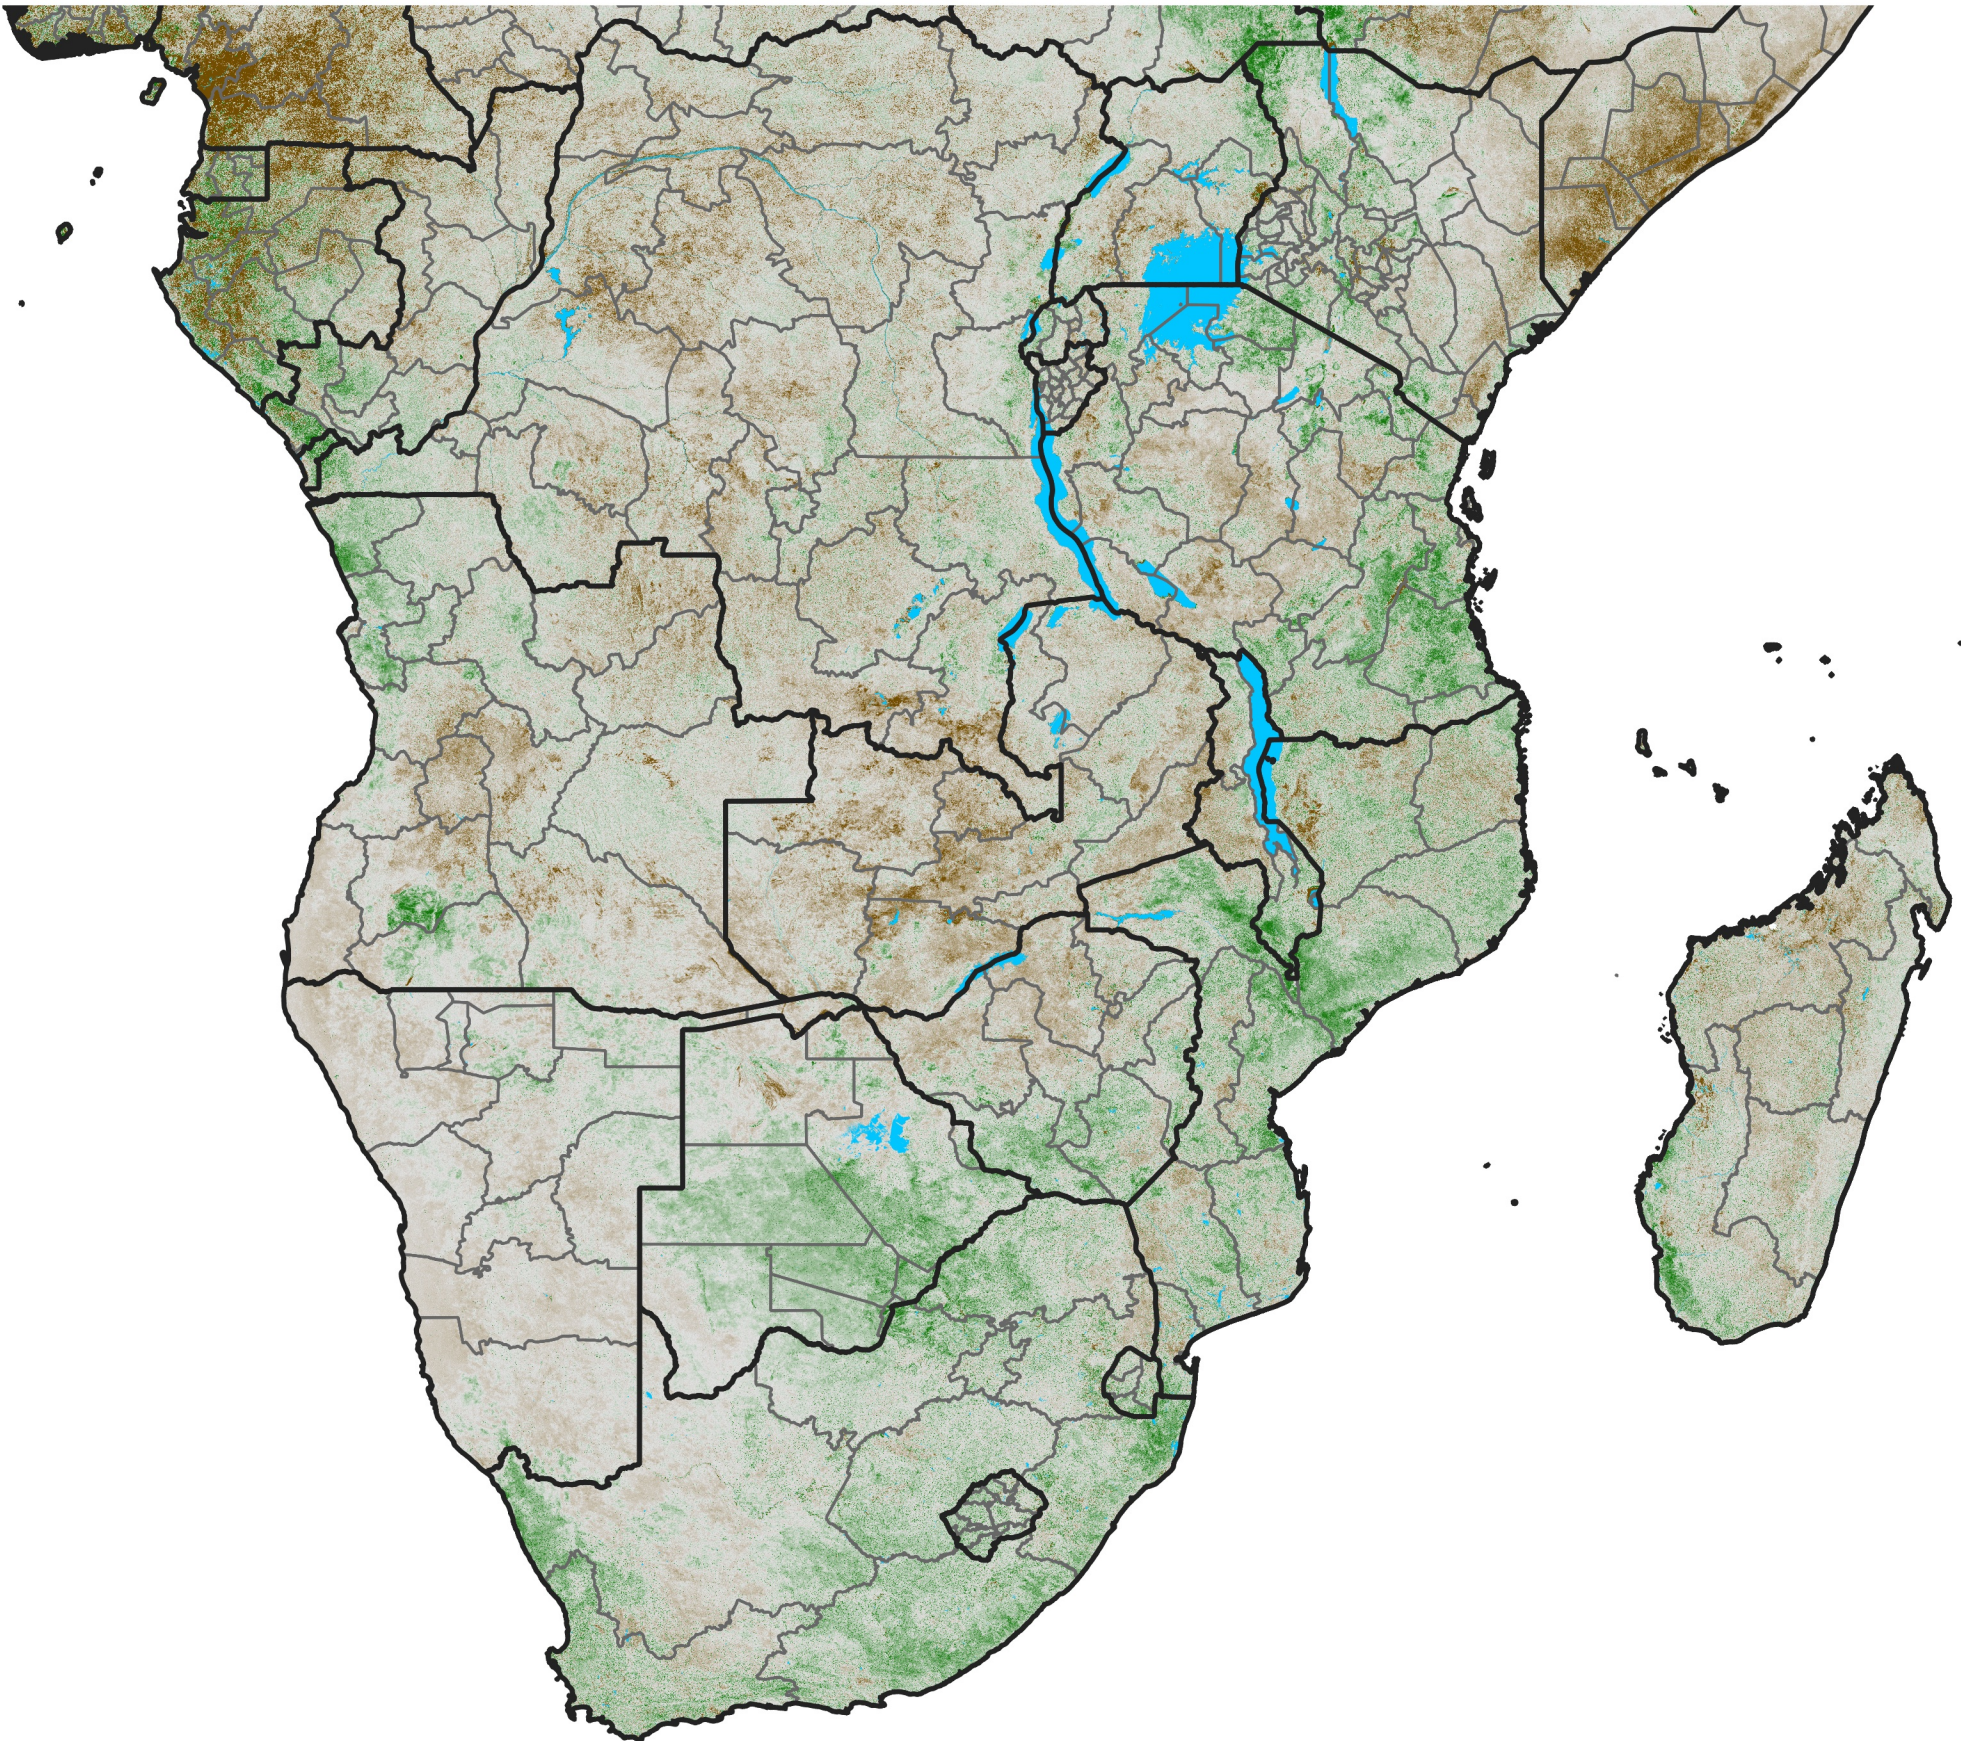

Southern Africa NDVI Anomaly

2025 minus mean (2003 - 2022)

Period 23 / August 11 - 20, 2025

NDVI Anomaly

< -0.3 -0.2 -0.1 -0.05 0.05 0.1 0.2 >0.3

Negative

No Difference

Positive