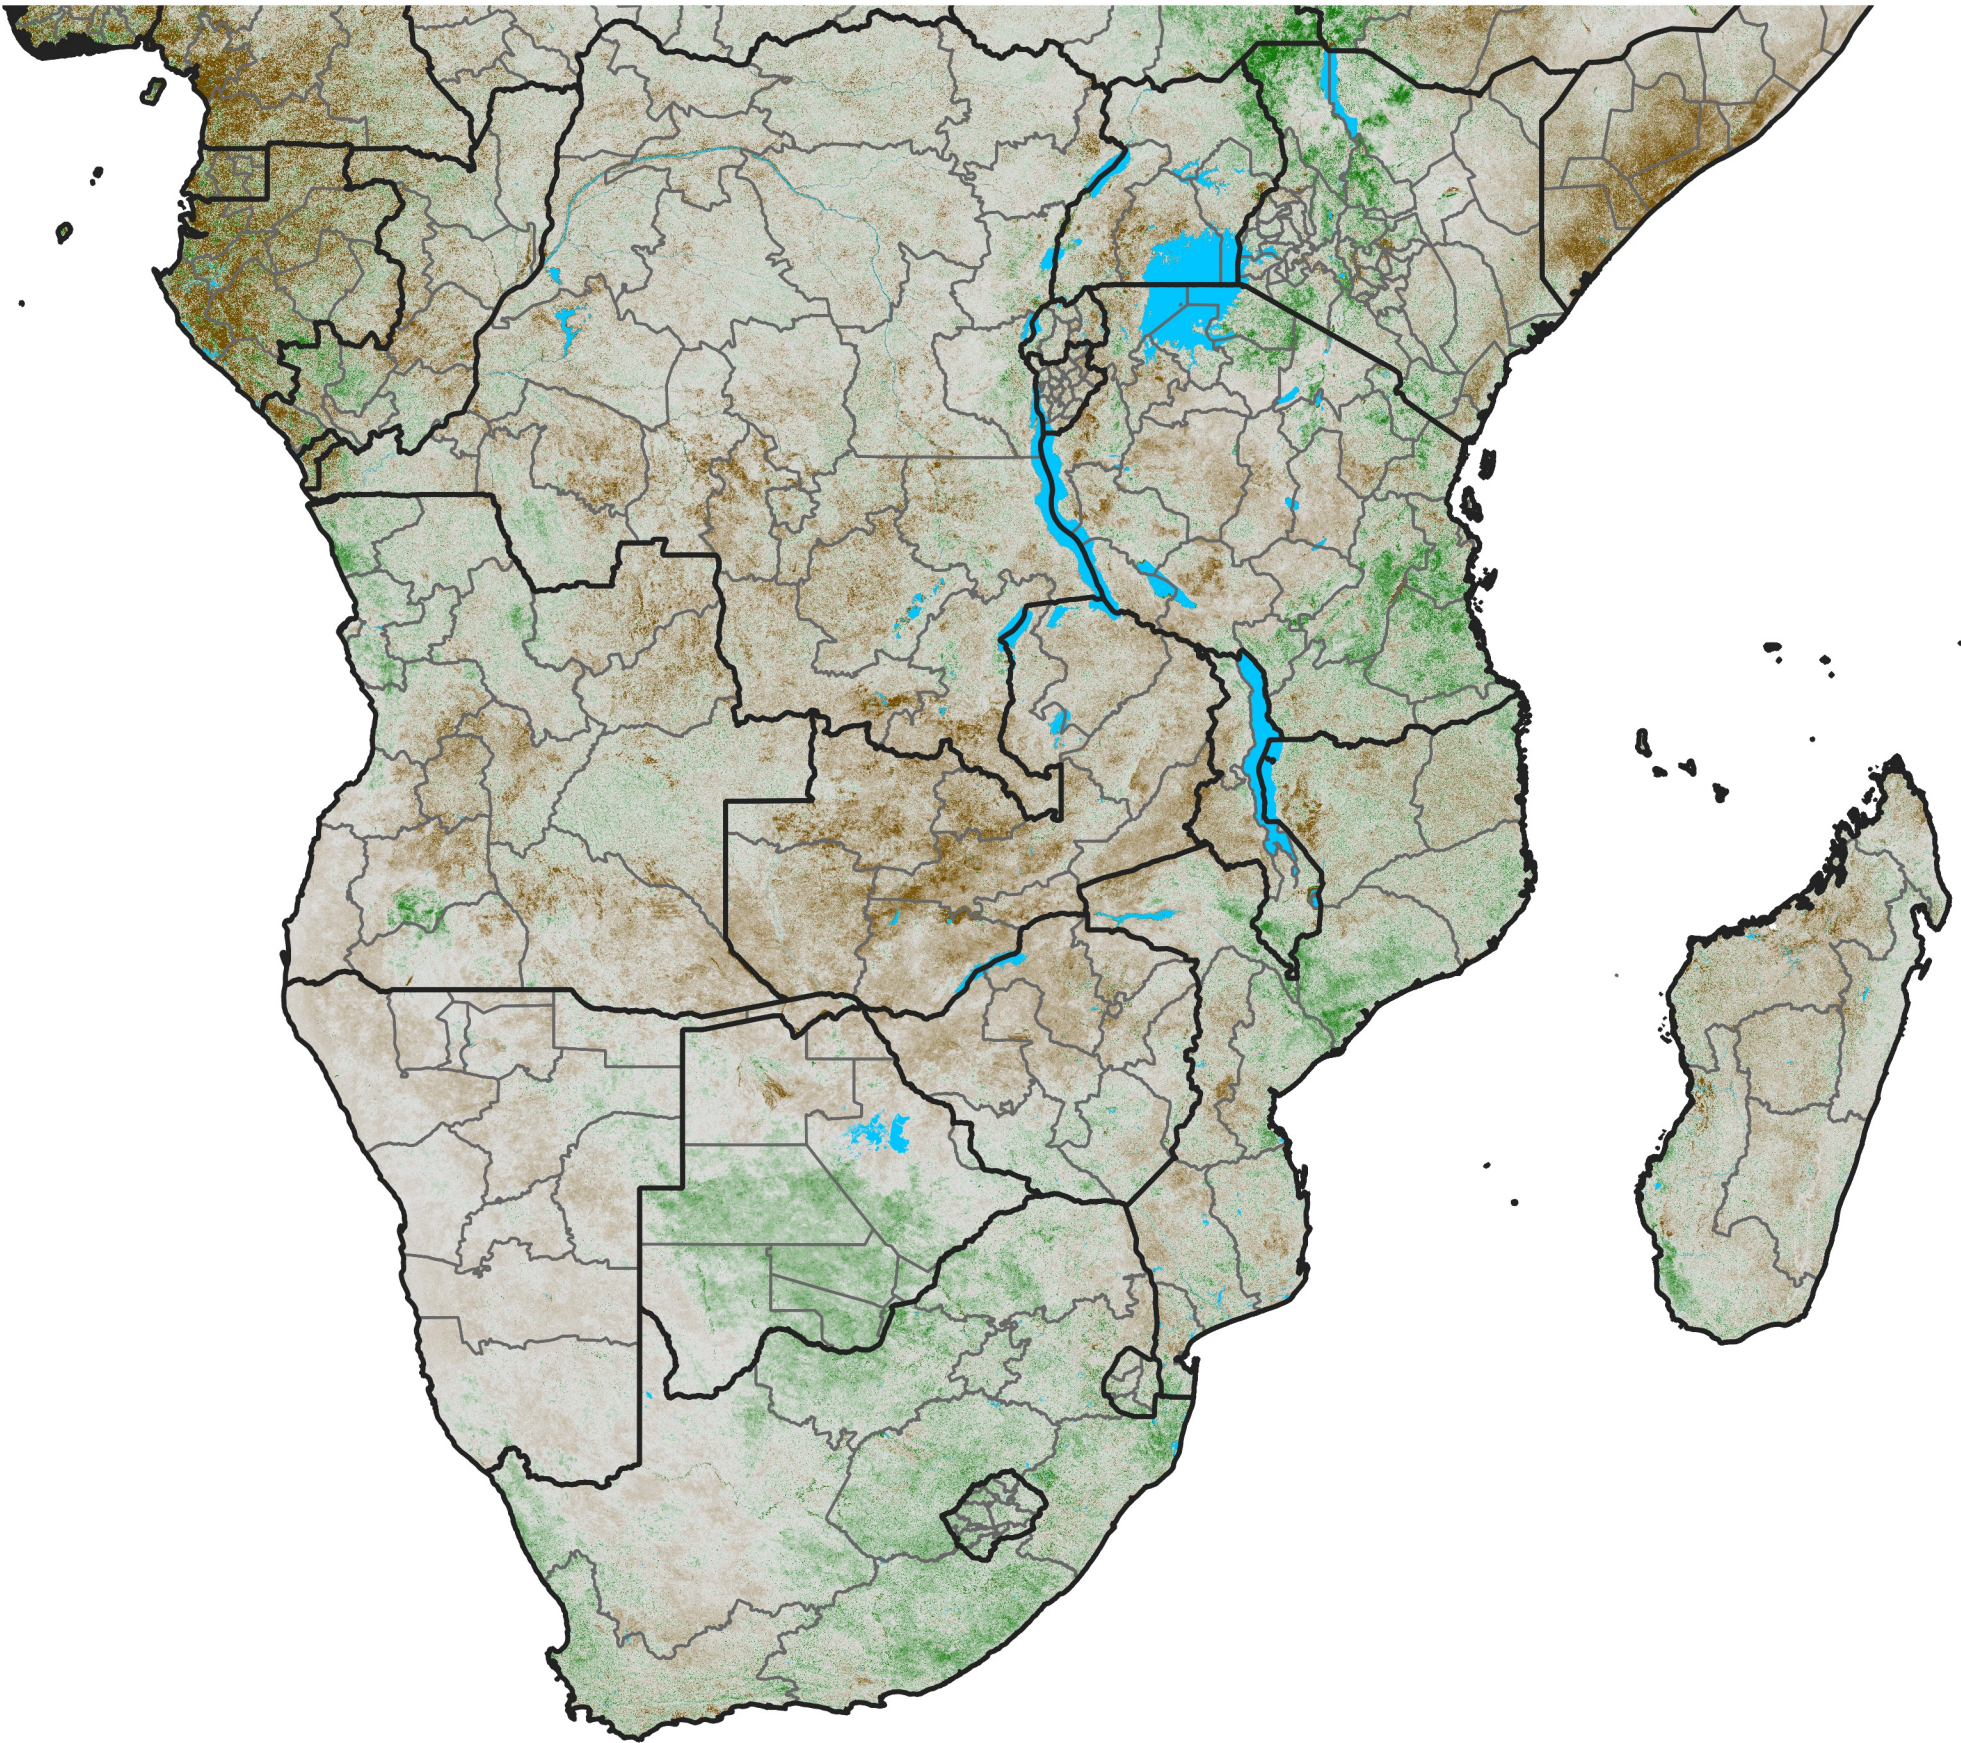

Southern Africa NDVI Anomaly

2025 minus mean (2003 - 2022)

Period 25 / September 01 - 10, 2025

NDVI Anomaly

< -0.3 -0.2 -0.1 -0.05 0.05 0.1 0.2 >0.3

Negative

No Difference

Positive