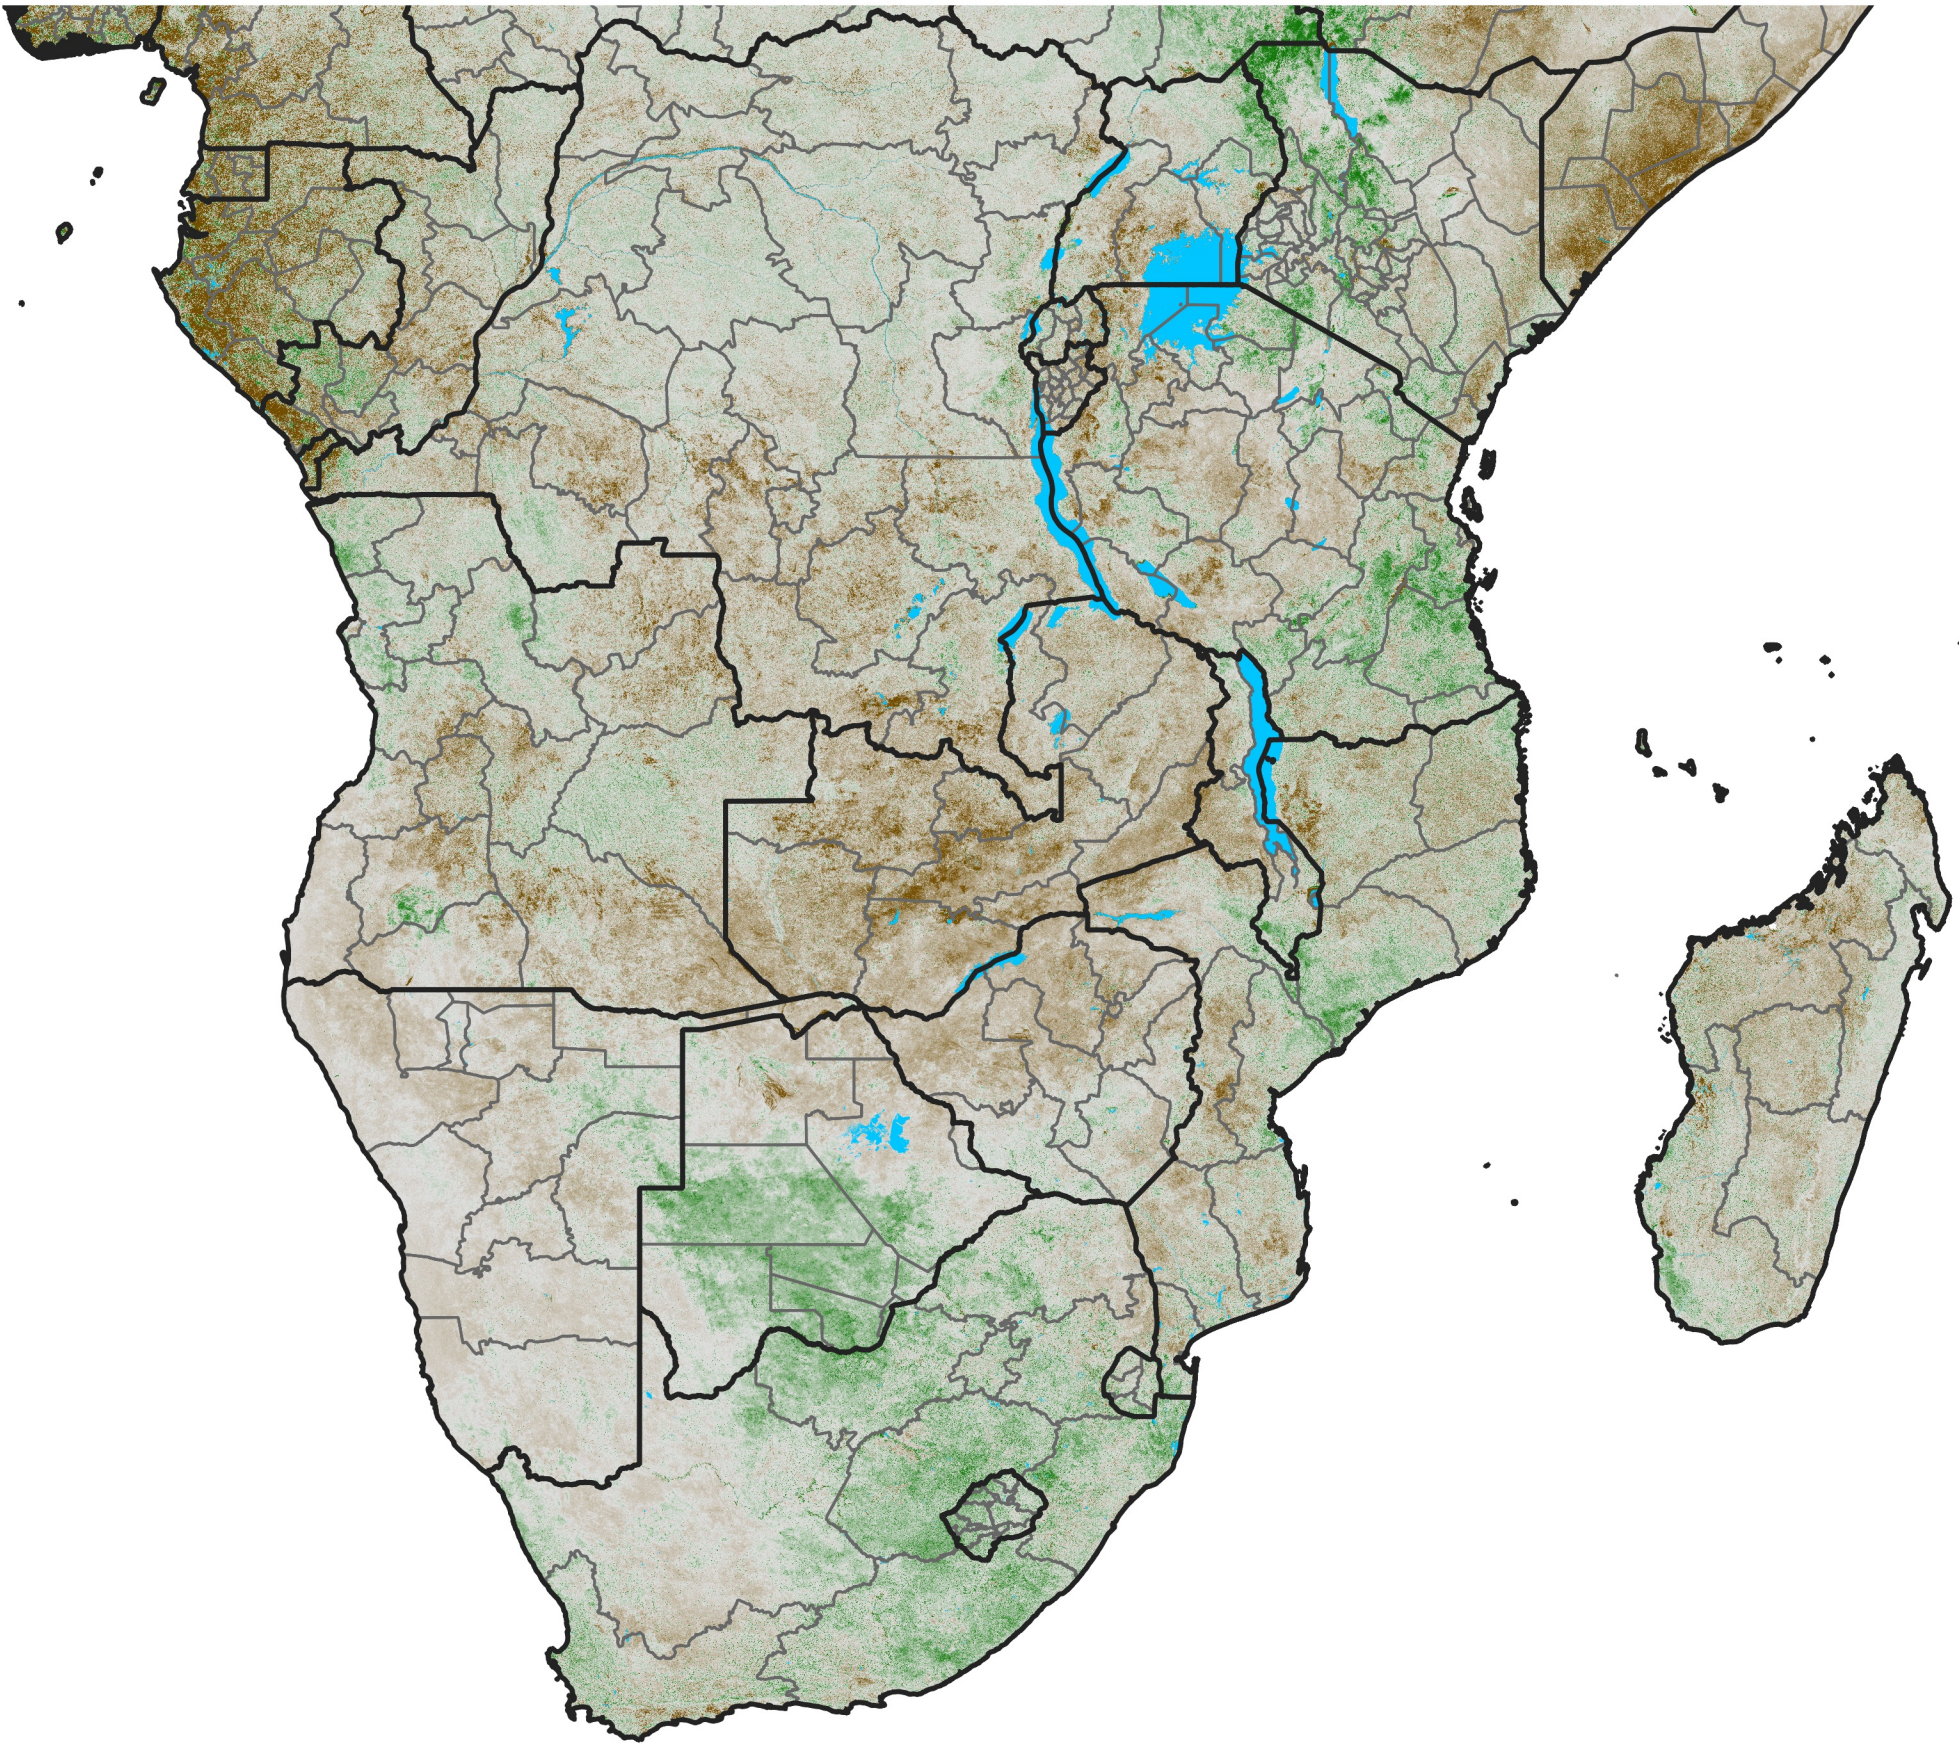

Southern Africa NDVI Anomaly

2025 minus mean (2003 - 2022)

Period 26 / September 11 - 20, 2025

NDVI Anomaly

< -0.3 -0.2 -0.1 -0.05 0.05 0.1 0.2 >0.3

Negative

No Difference

Positive