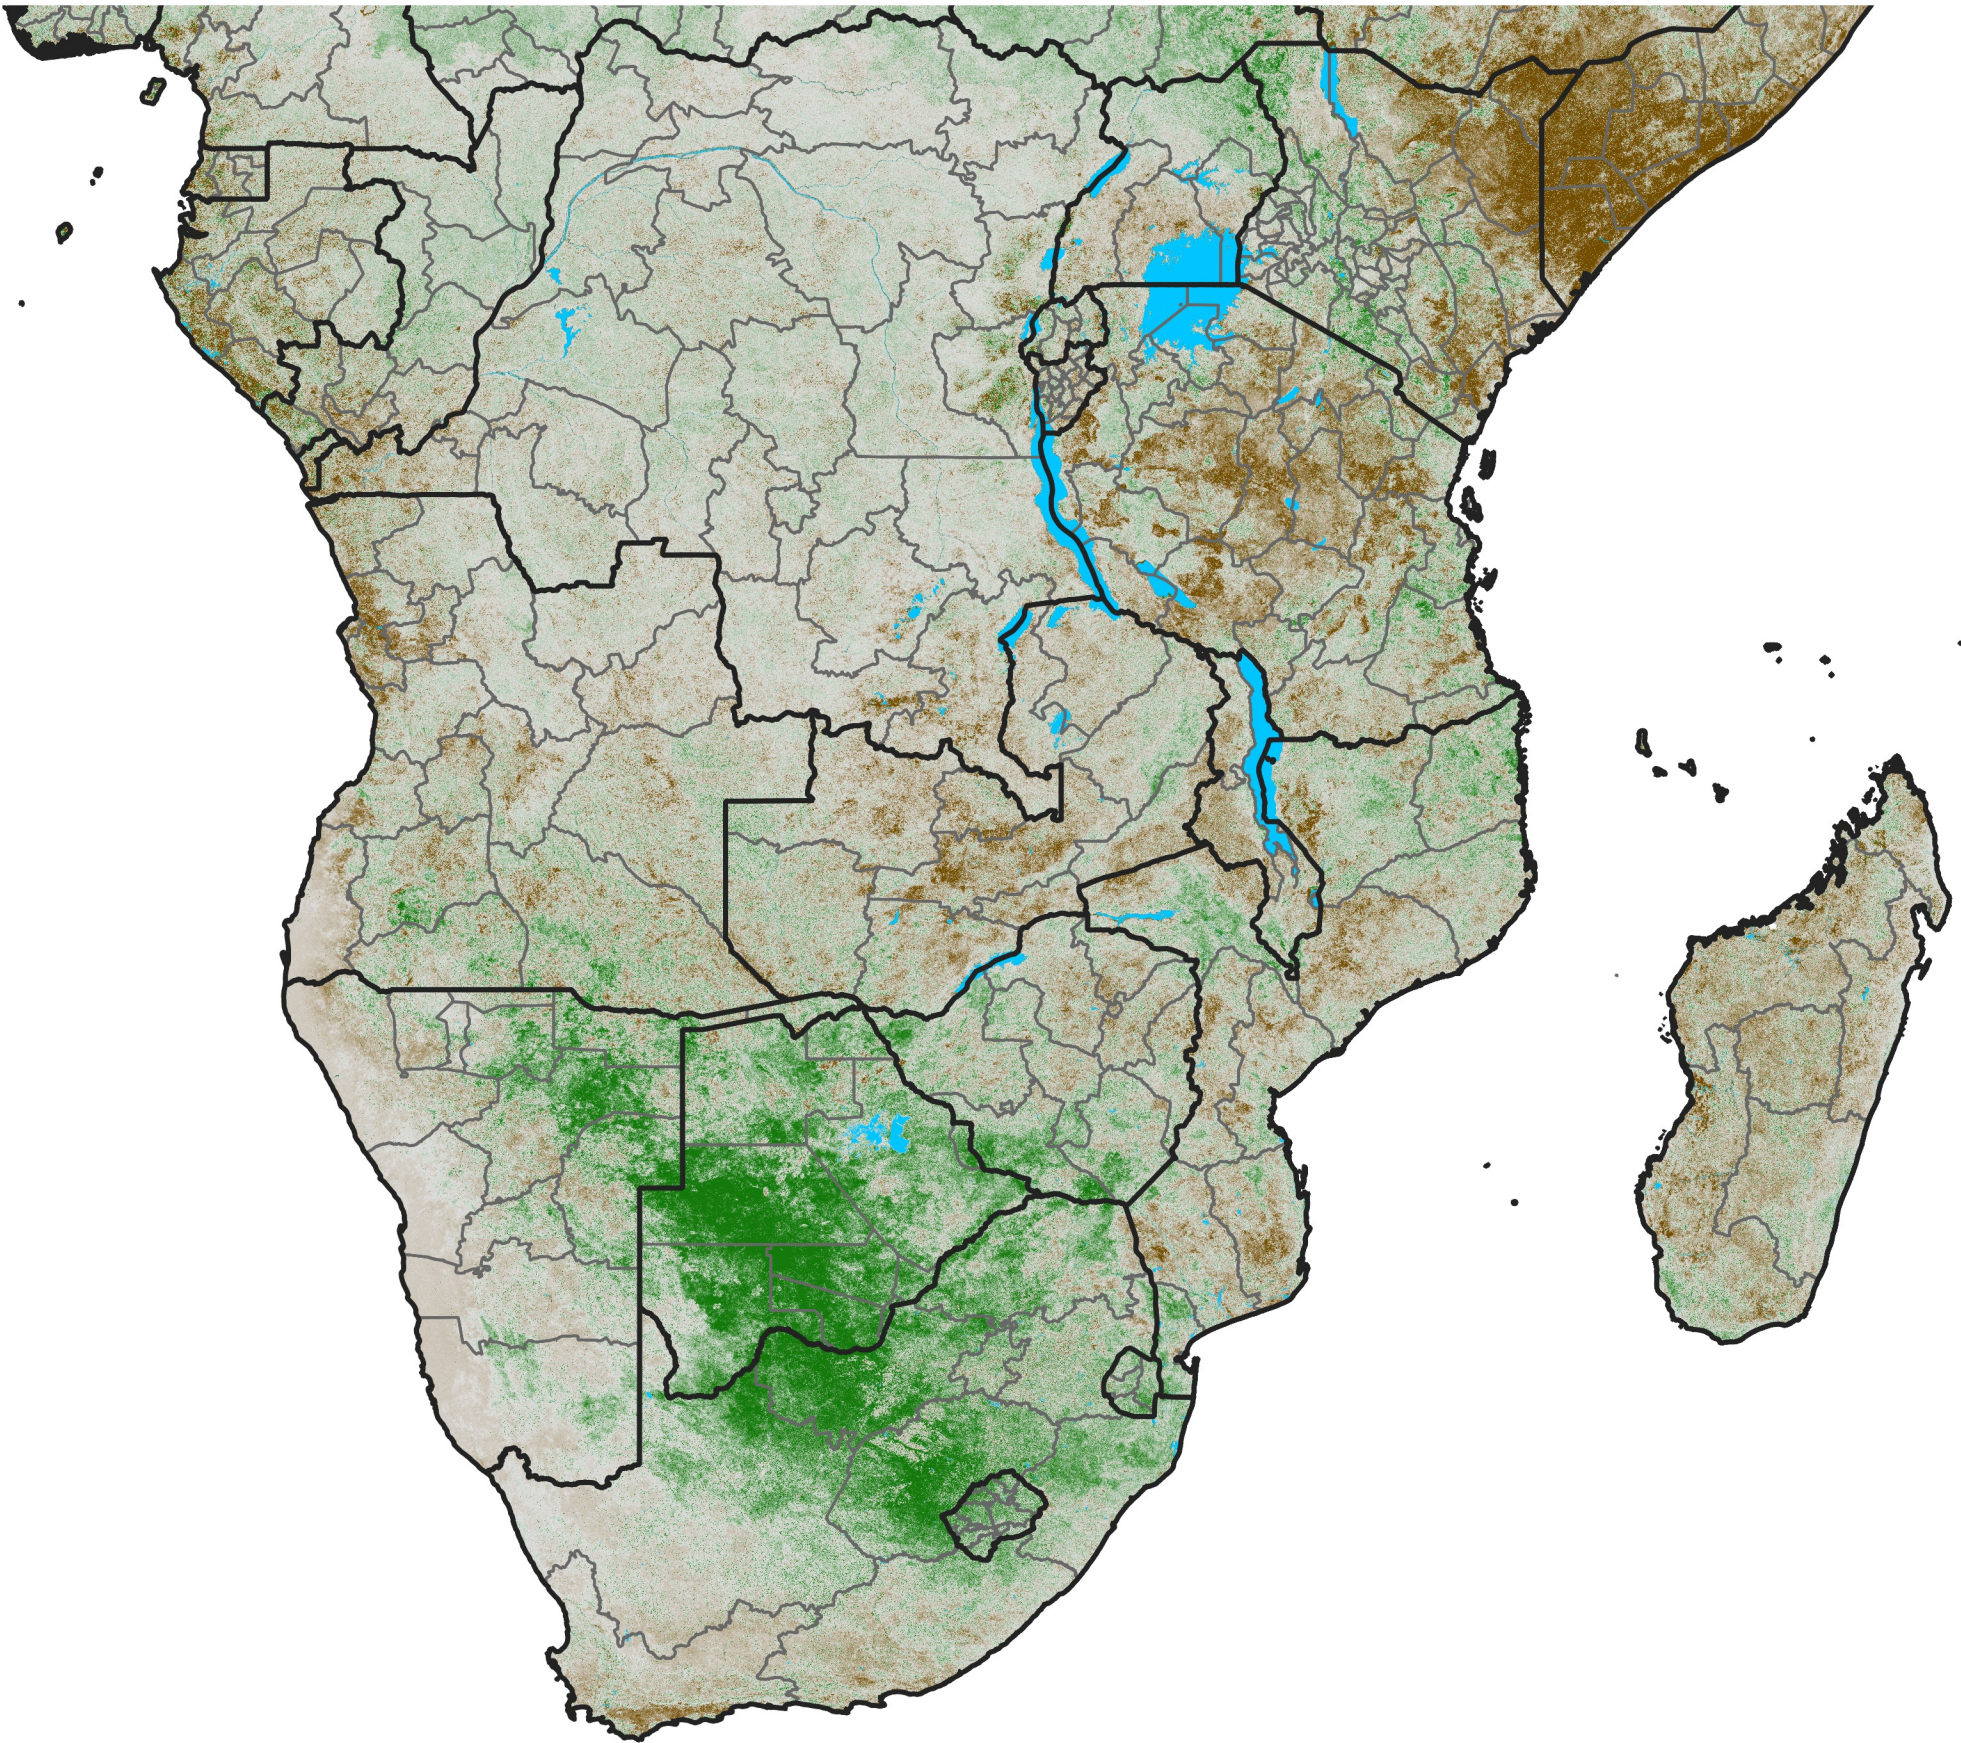

# Southern Africa NDVI Anomaly

2025 minus mean (2003 - 2022)

Period 32 / November 11 - 20, 2025

## NDVI Anomaly

< -0.3   -0.2   -0.1   -0.05   0.05   0.1   0.2   >0.3

Negative

No Difference

Positive