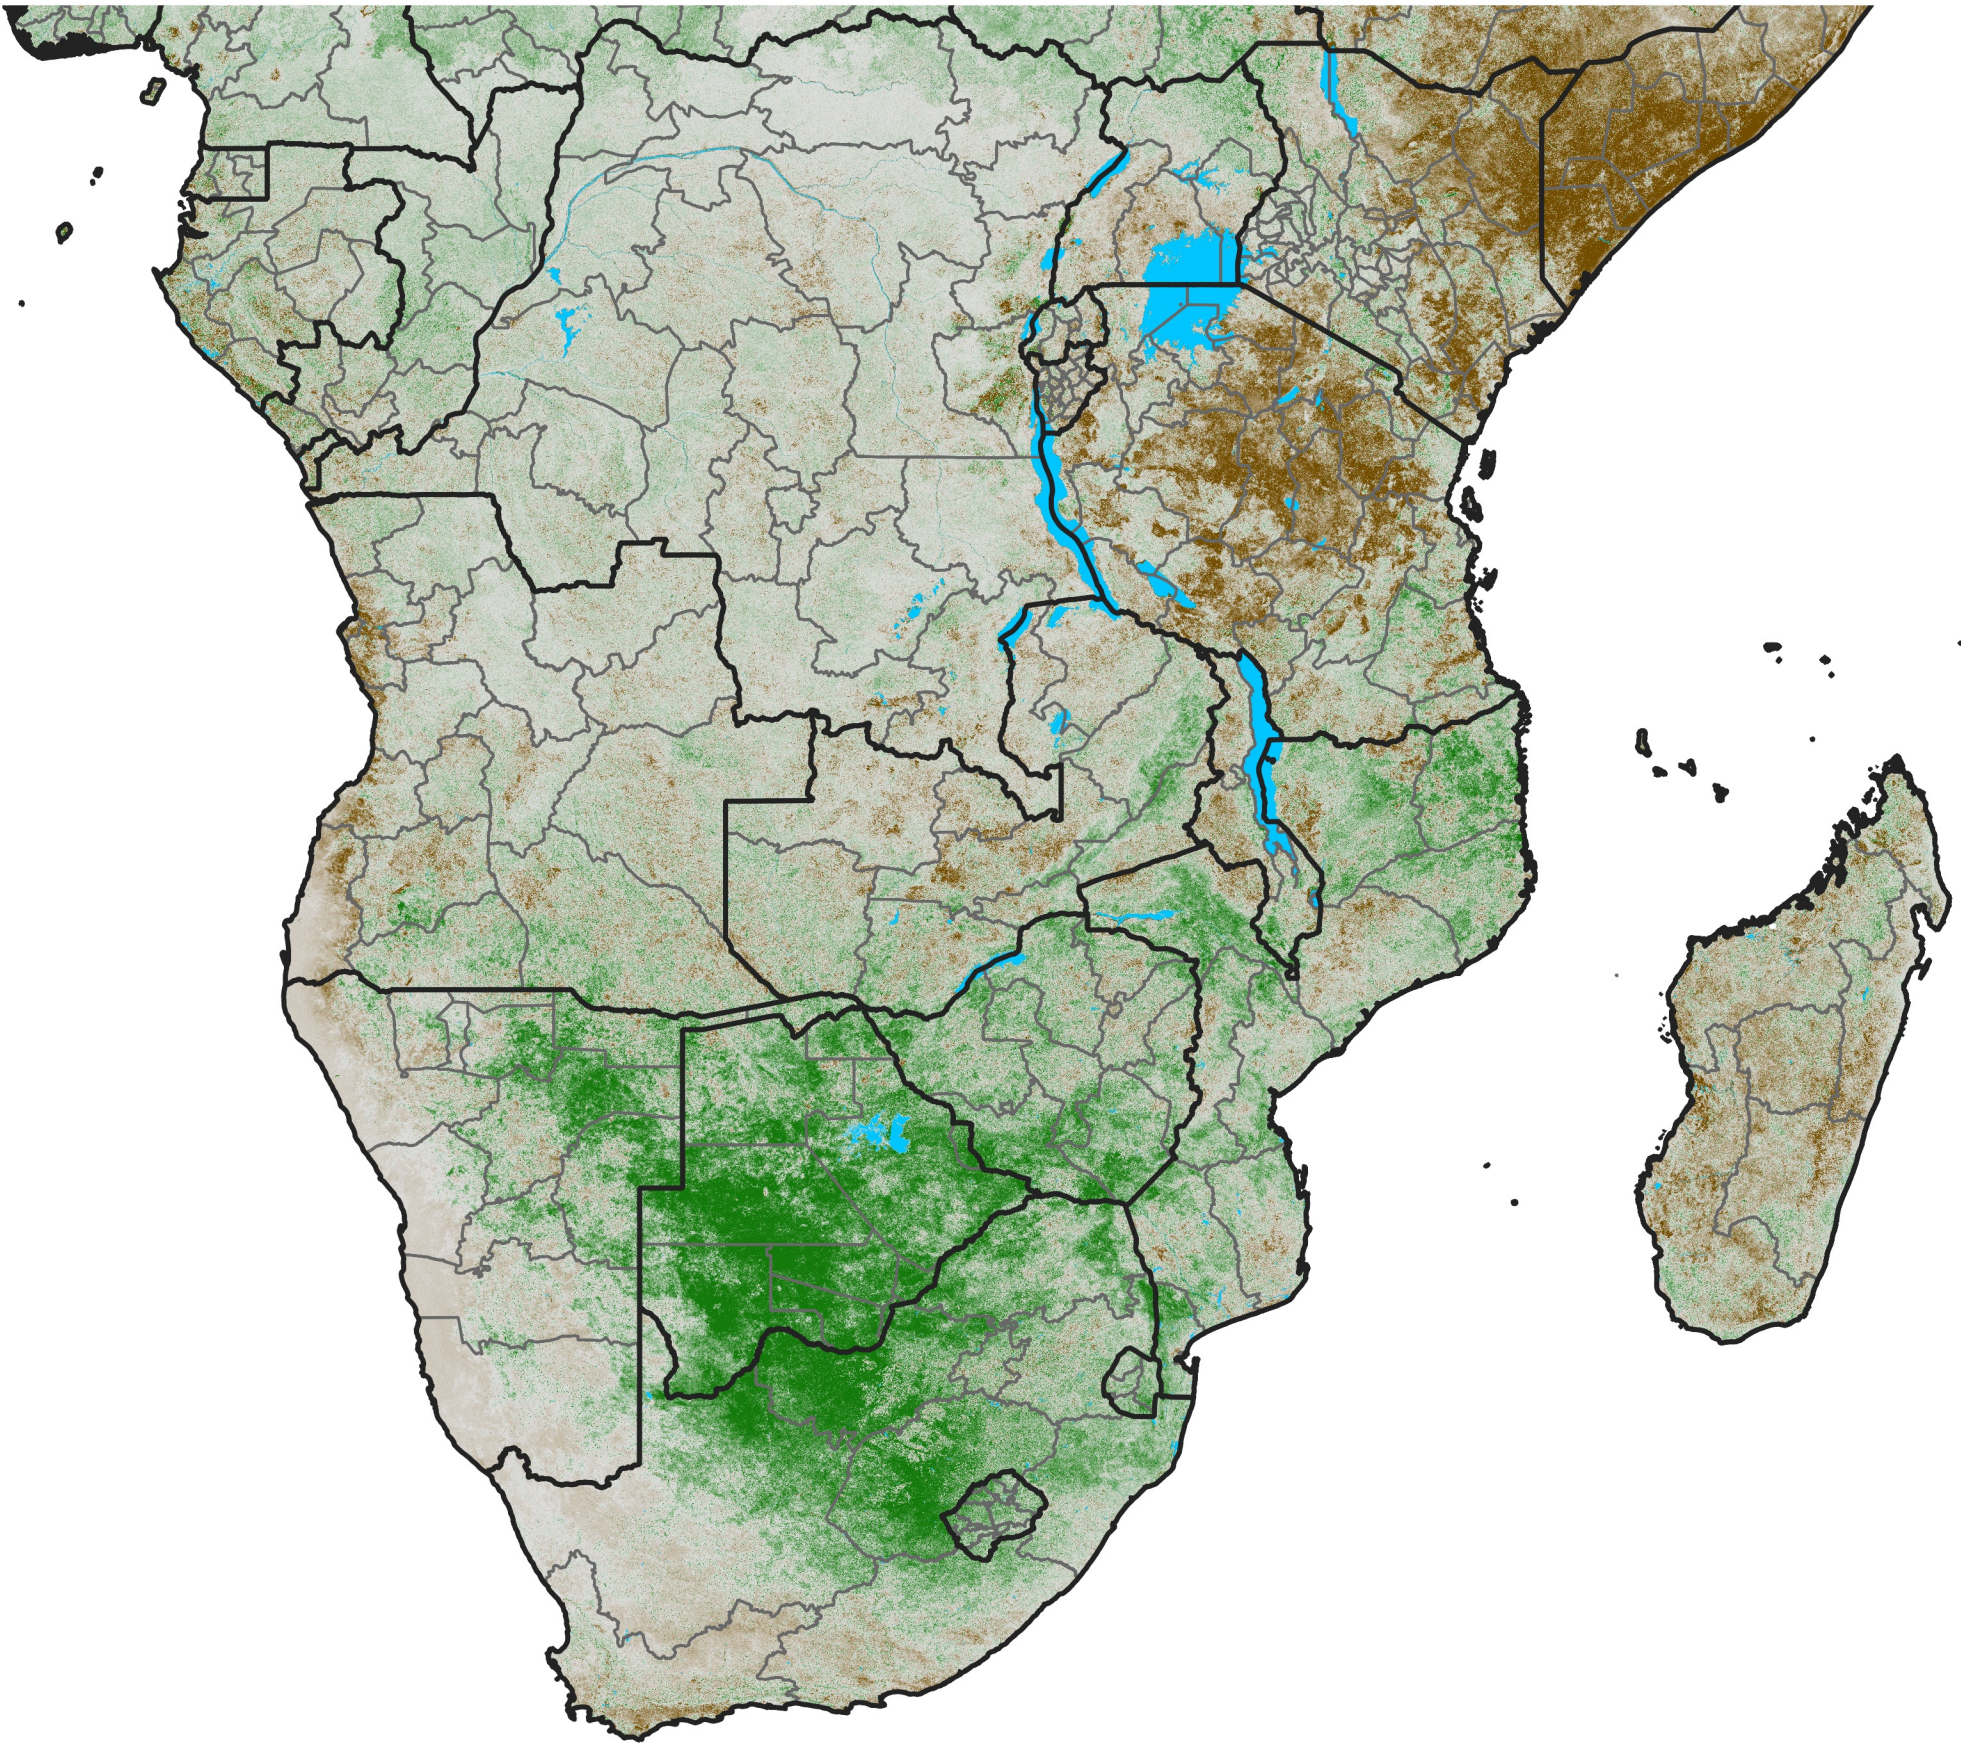

Southern Africa NDVI Anomaly

2025 minus mean (2003 - 2022)

Period 34 / December 01 - 10, 2025

NDVI Anomaly

< -0.3 -0.2 -0.1 -0.05 0.05 0.1 0.2 >0.3

Negative

No Difference

Positive