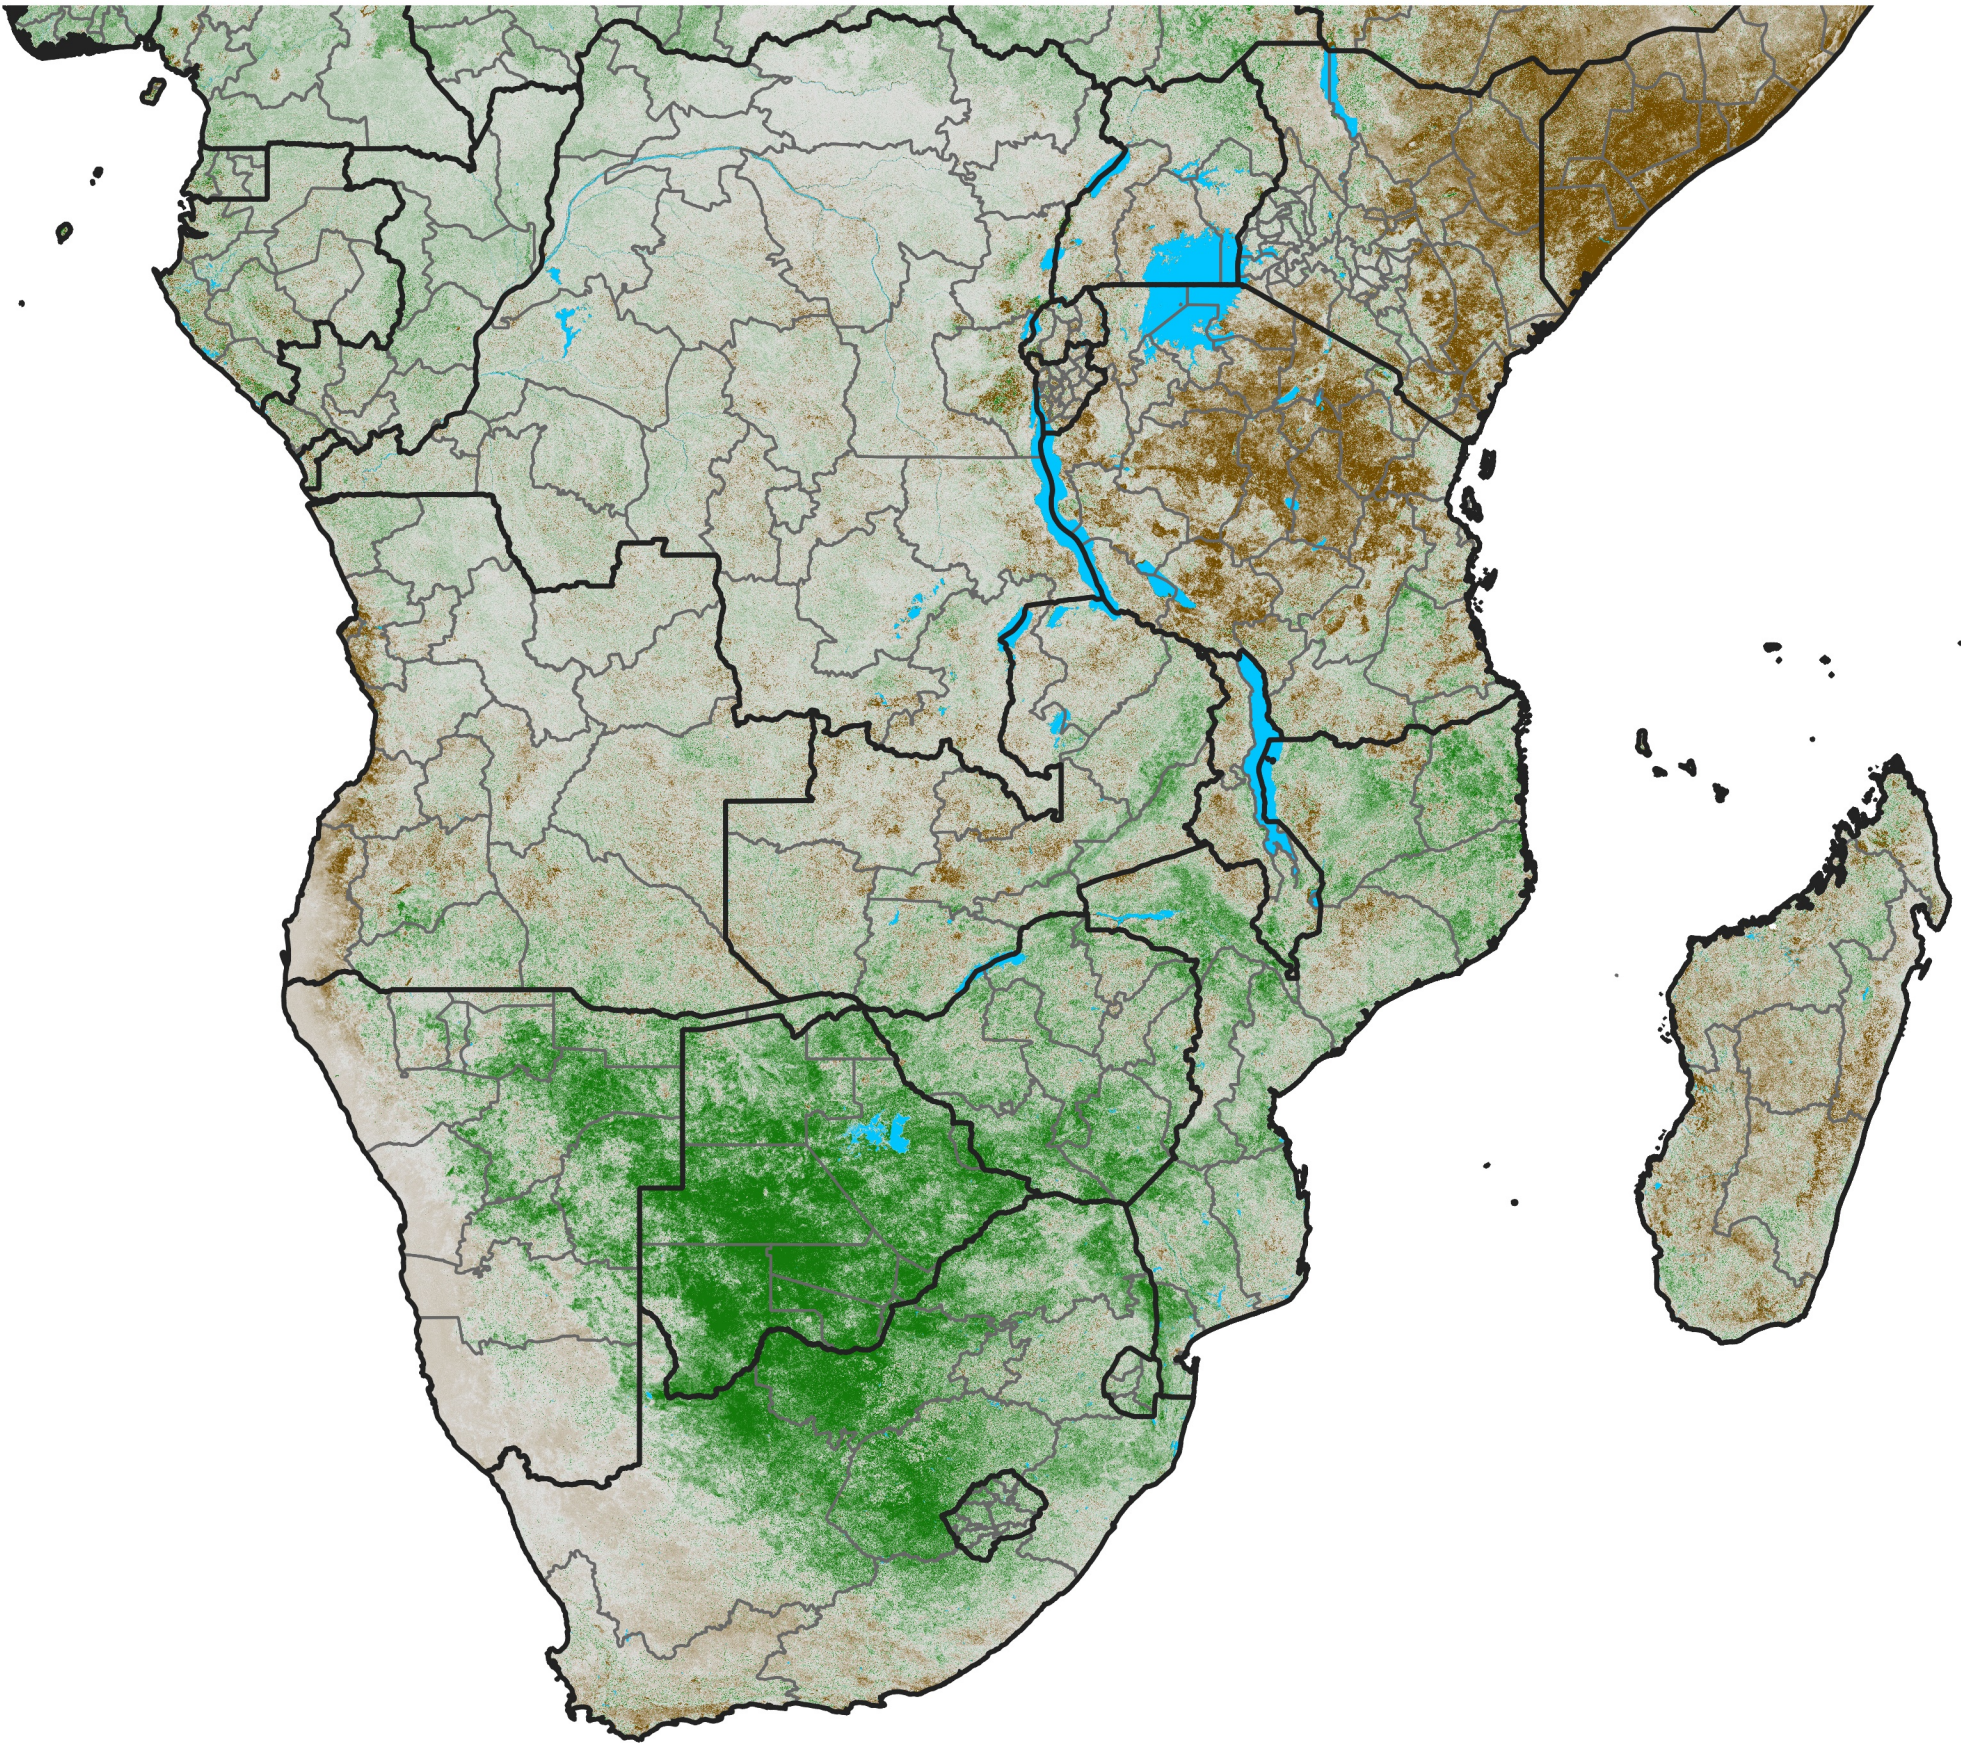

Southern Africa NDVI Anomaly

2025 minus mean (2003 - 2022)

Period 35 / December 11 - 20, 2025

NDVI Anomaly

< -0.3 -0.2 -0.1 -0.05 0.05 0.1 0.2 >0.3

Negative

No Difference

Positive