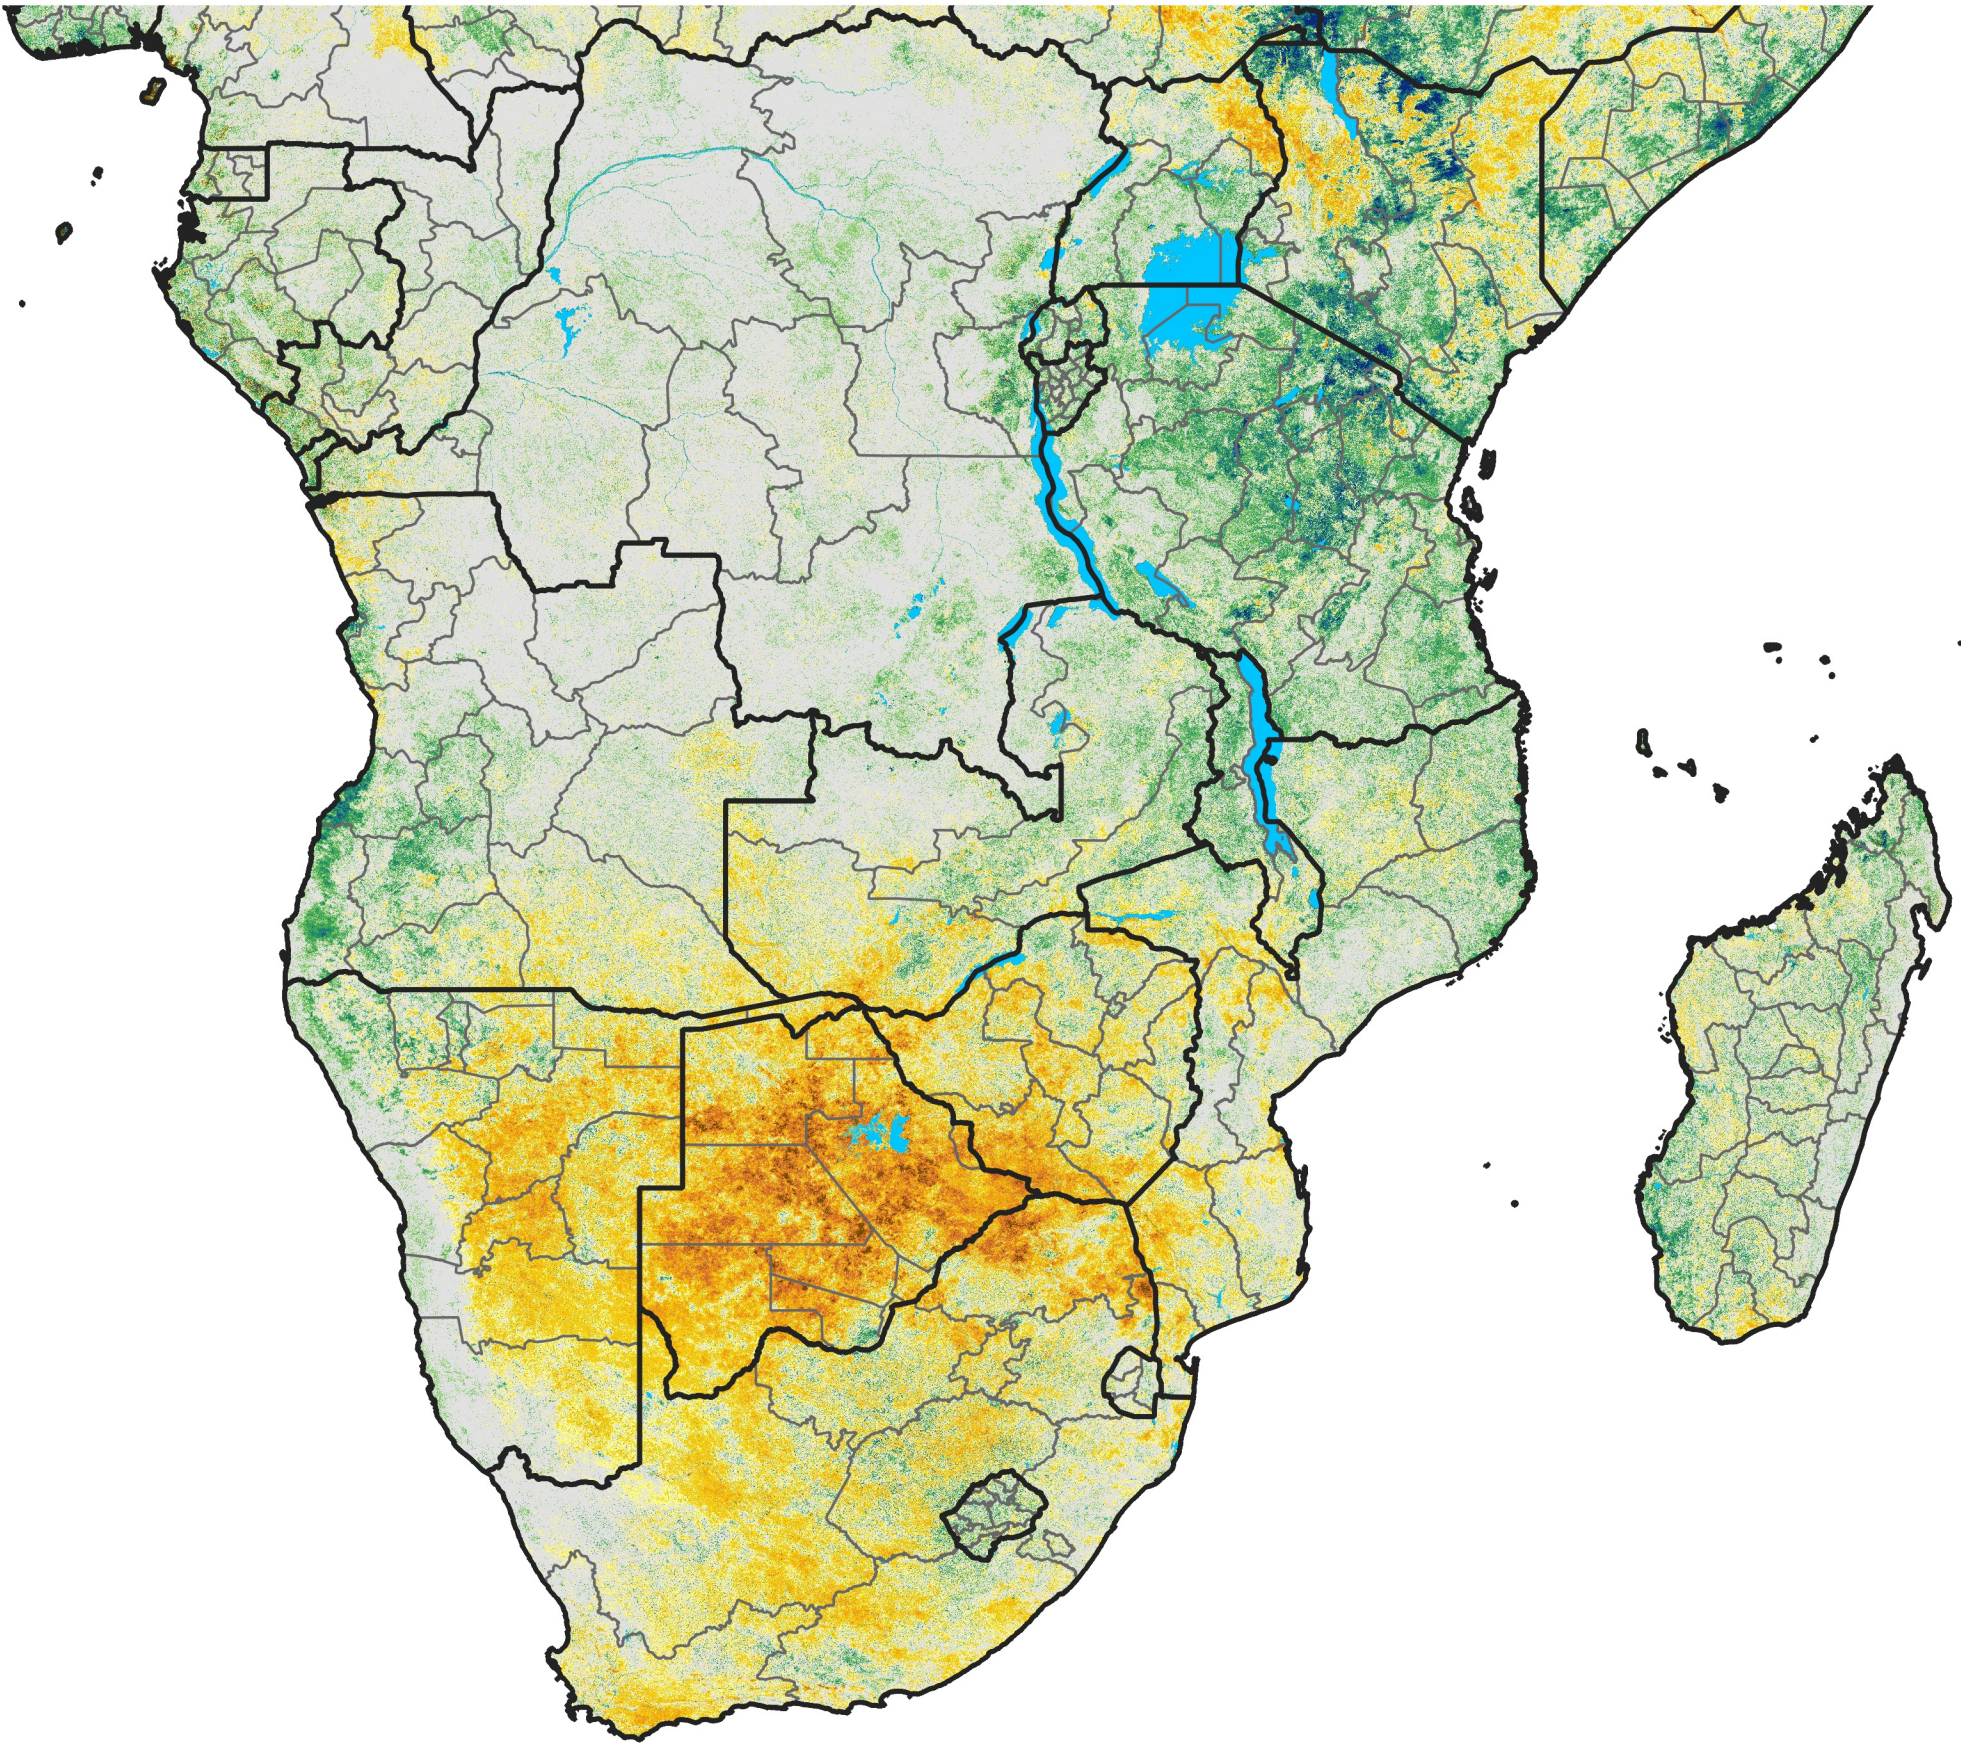

Southern Africa

Percent of Mean NDVI

2003 / mean (2003 - 2022)

Period 01 / January 01 - 10, 2003

Percent of Normal