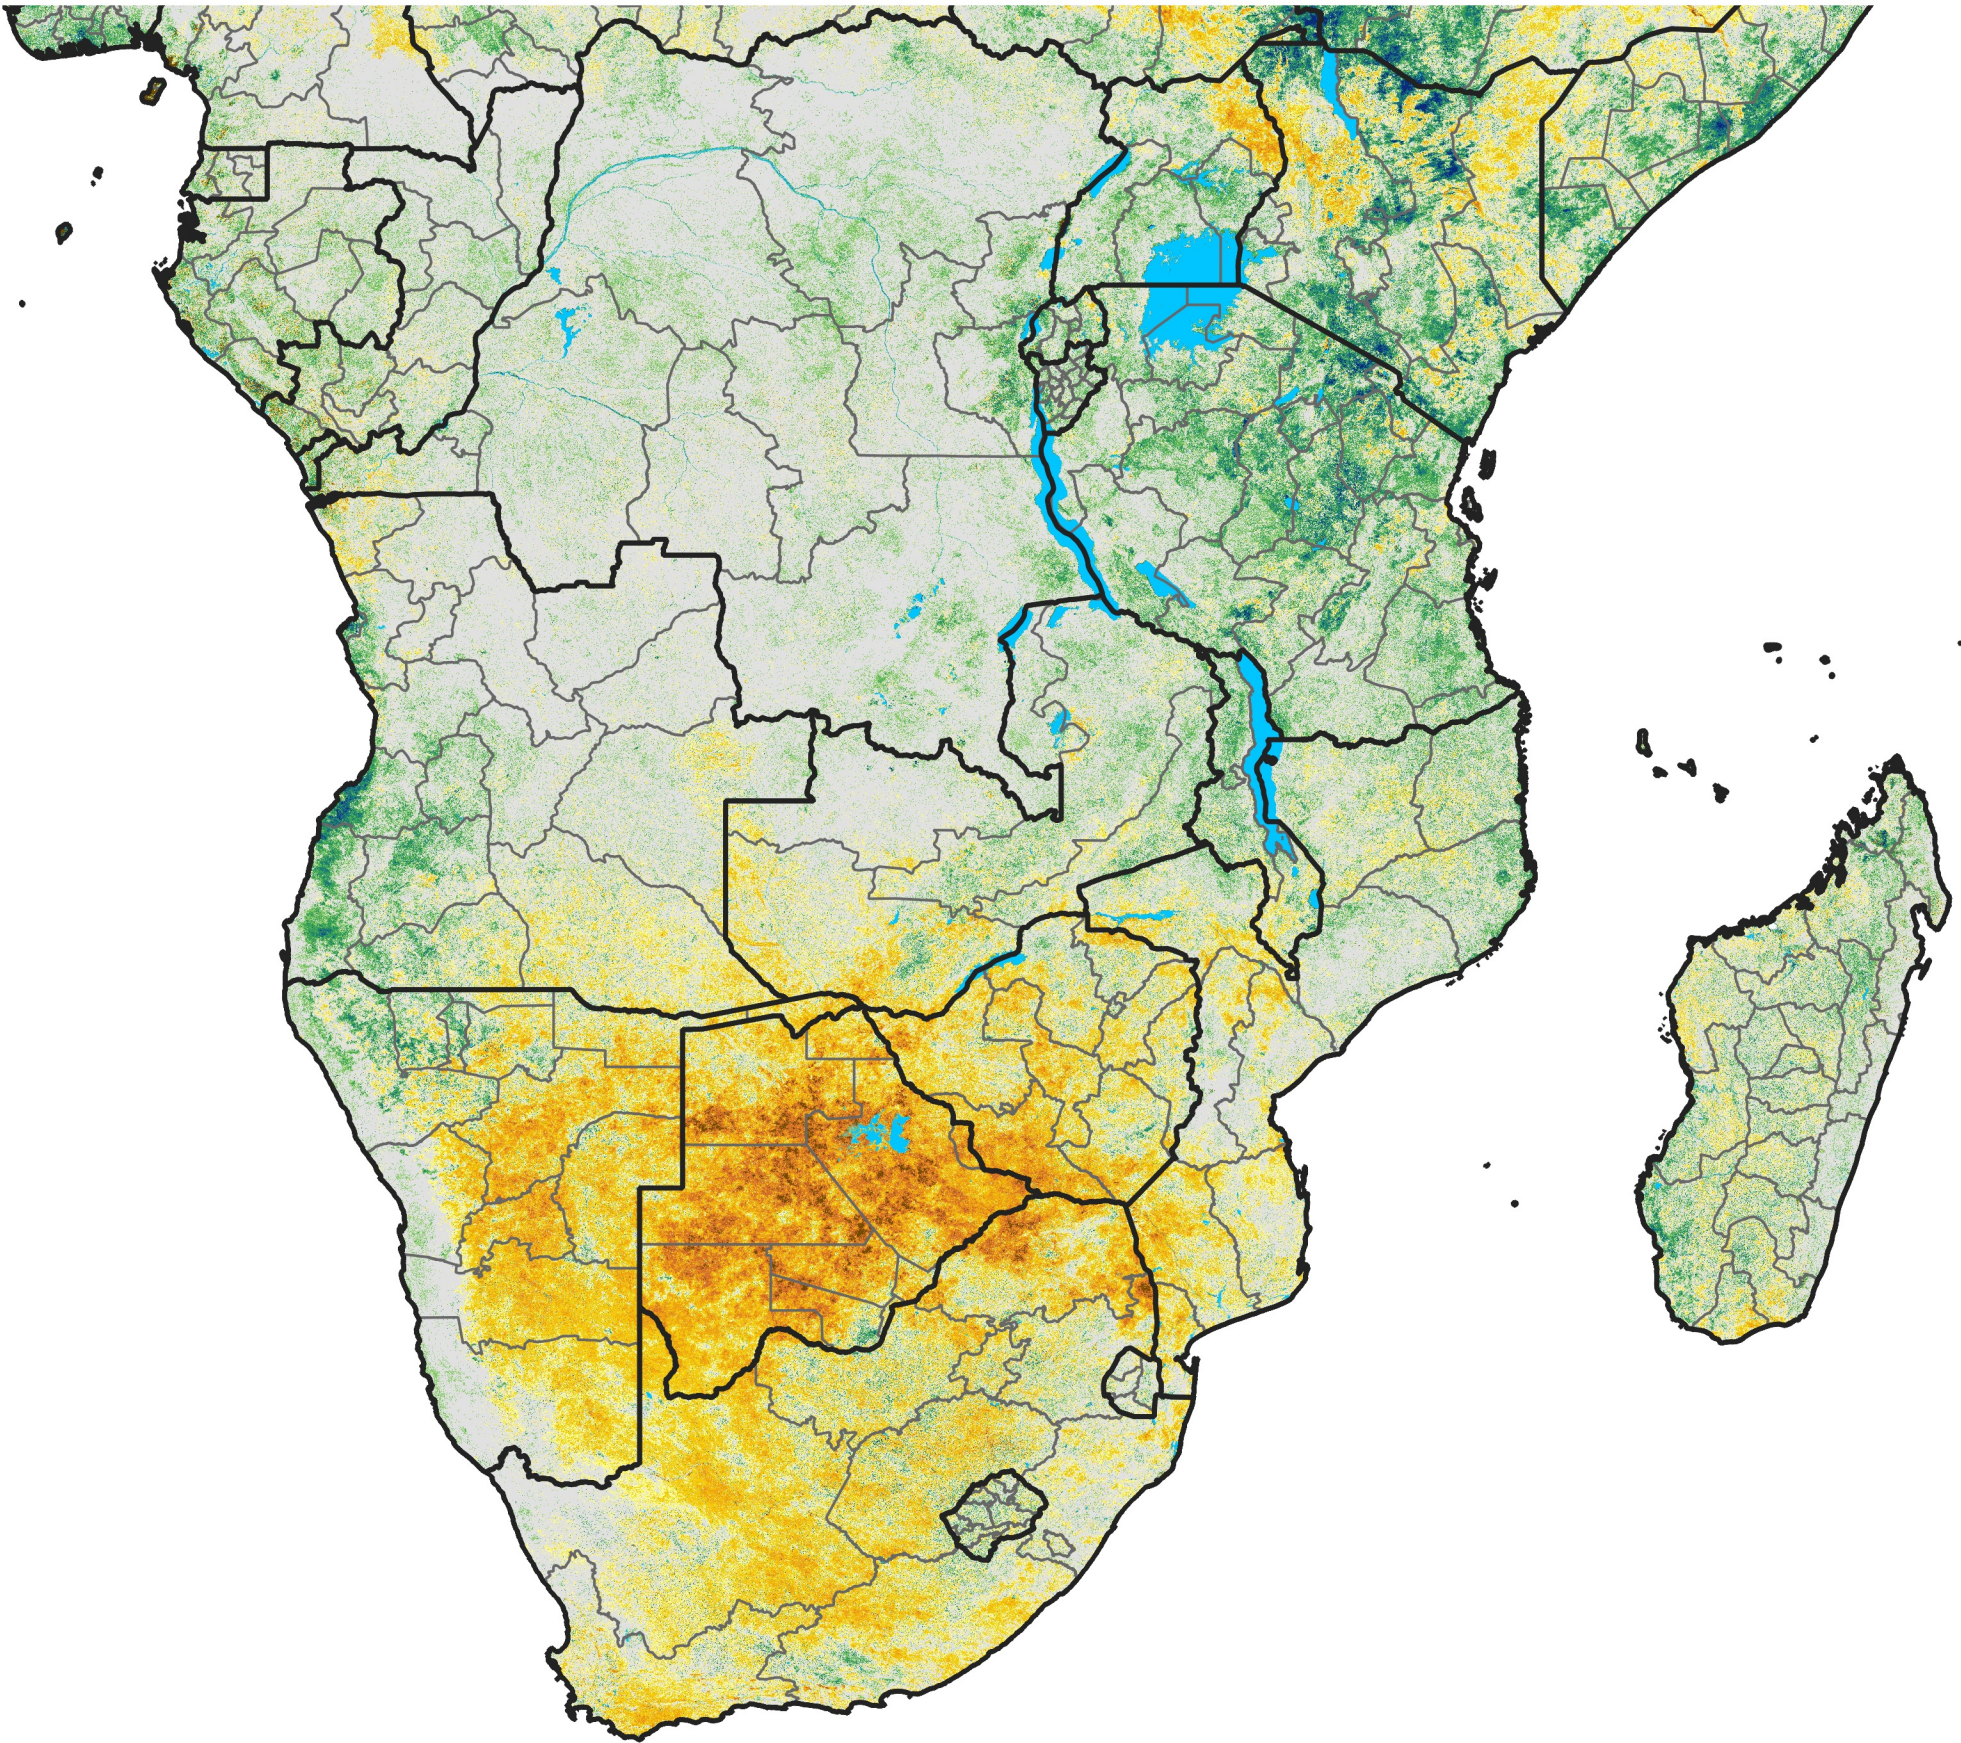

Southern Africa

Percent of Mean NDVI

2003 / mean (2003 - 2022)

Period 02 / January 11 - 20, 2003

Percent of Normal