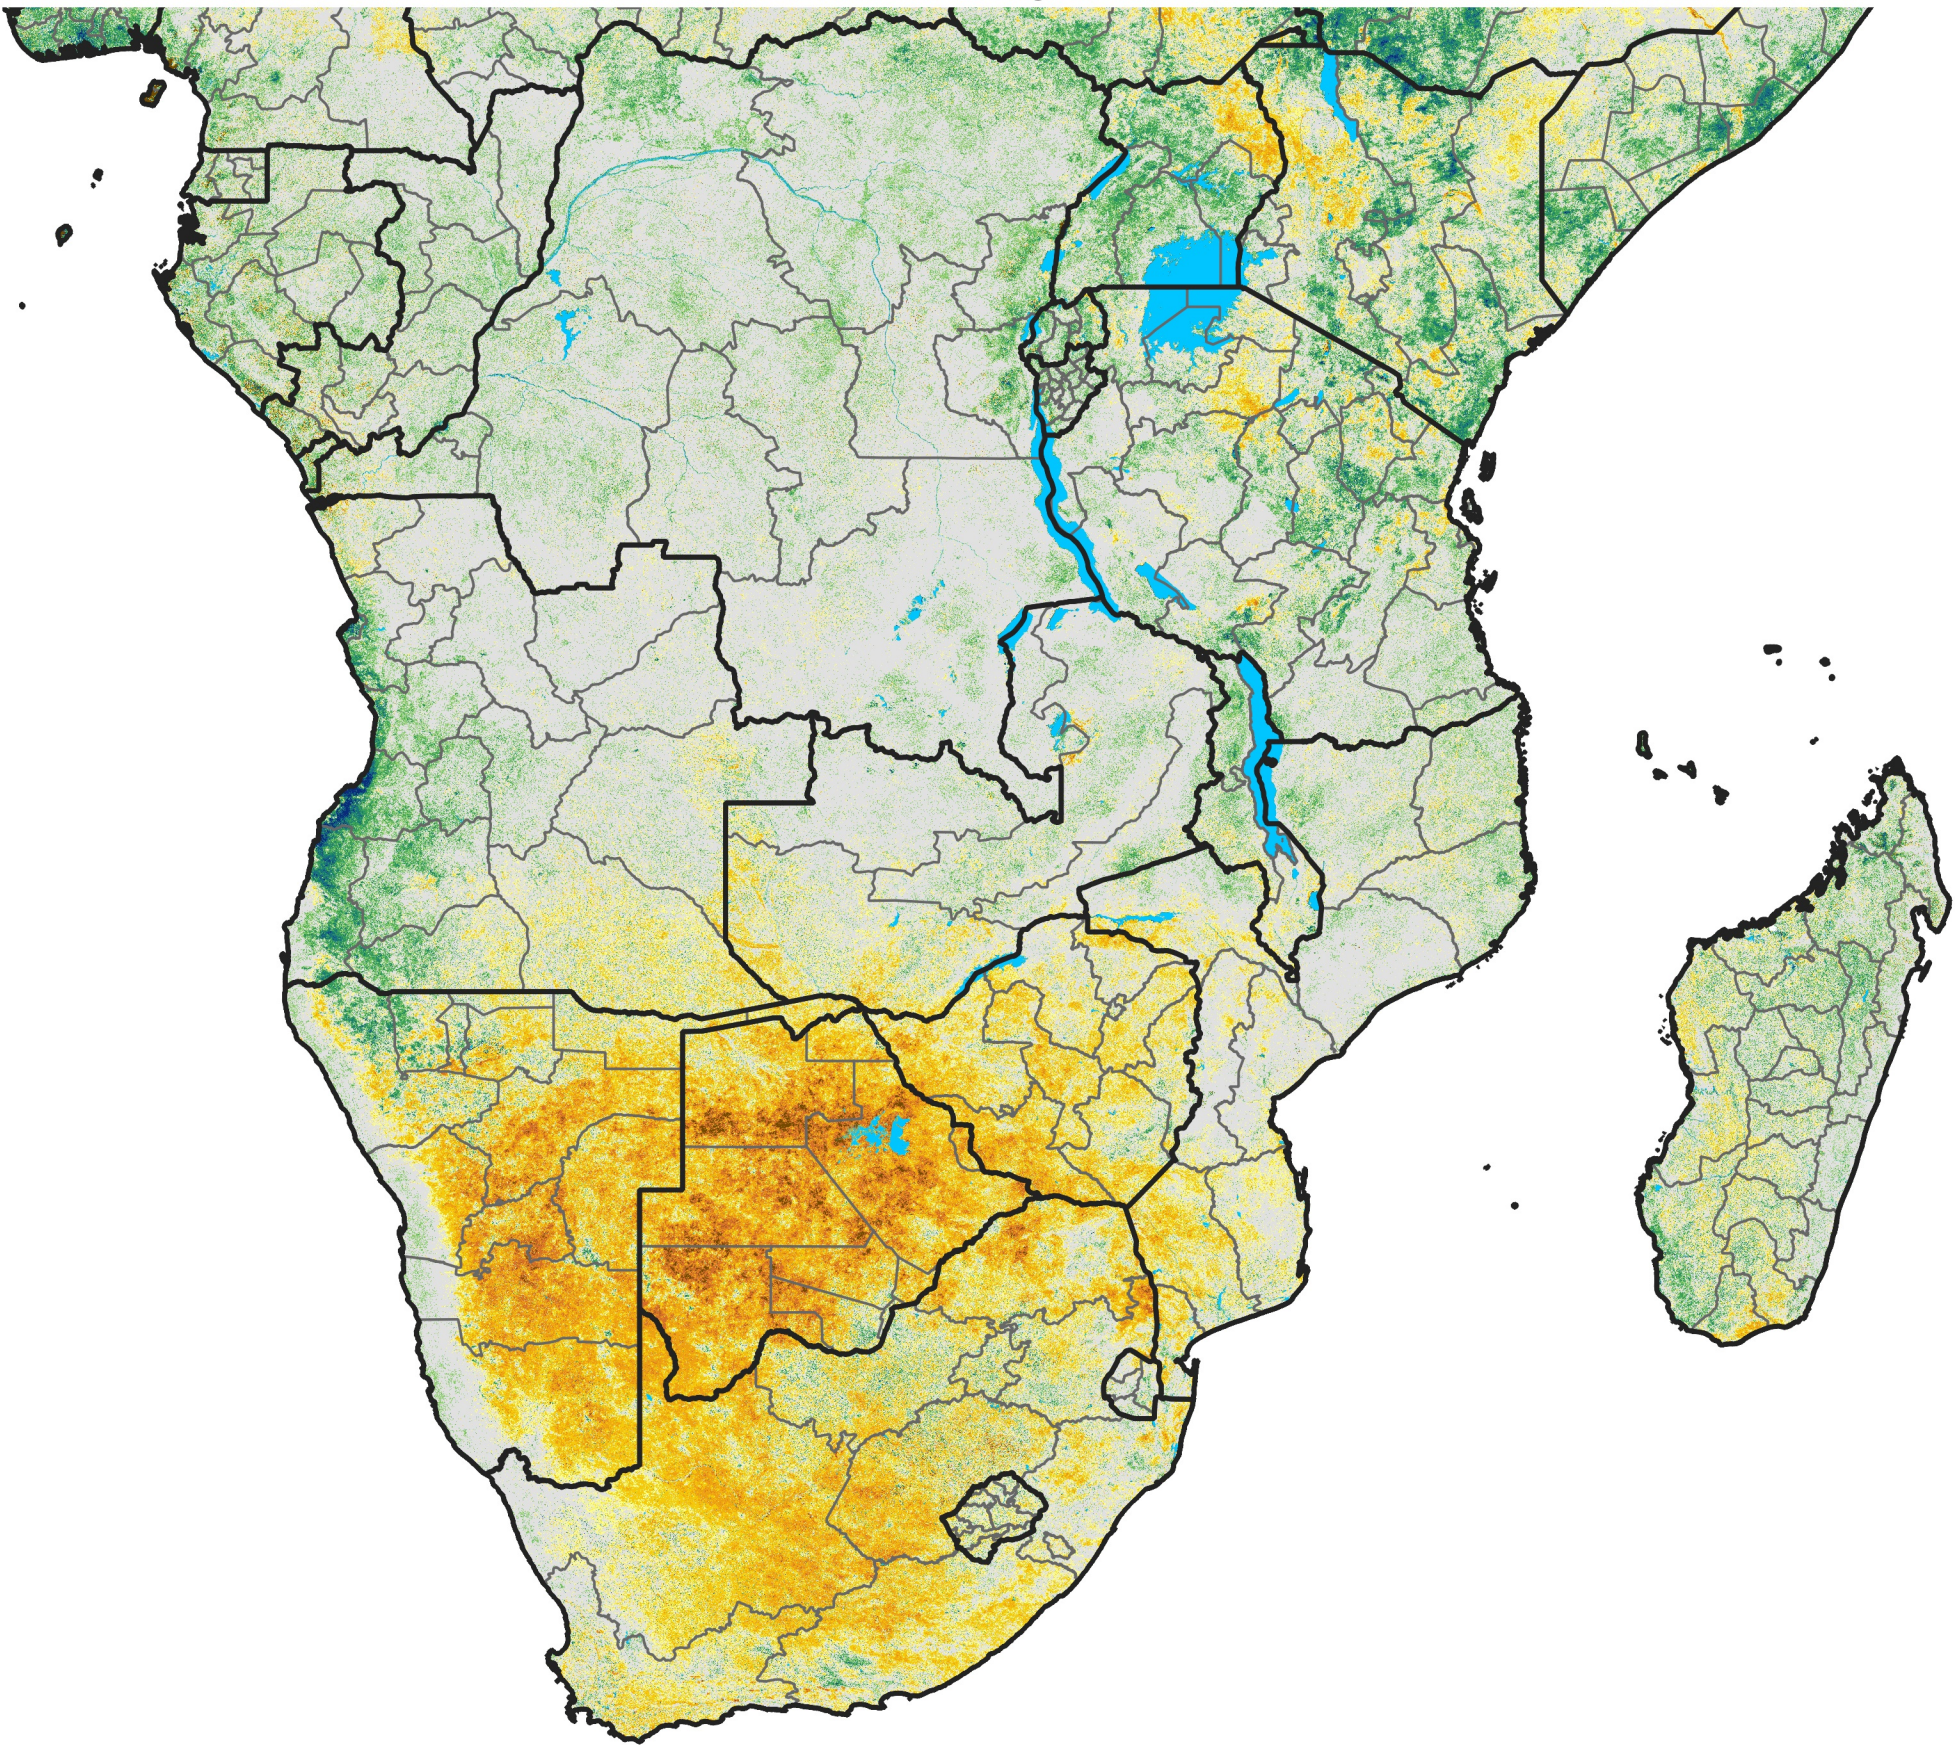

Southern Africa

Percent of Mean NDVI

2003 / mean (2003 - 2022)

Period 05 / February 11 - 20, 2003

Percent of Normal