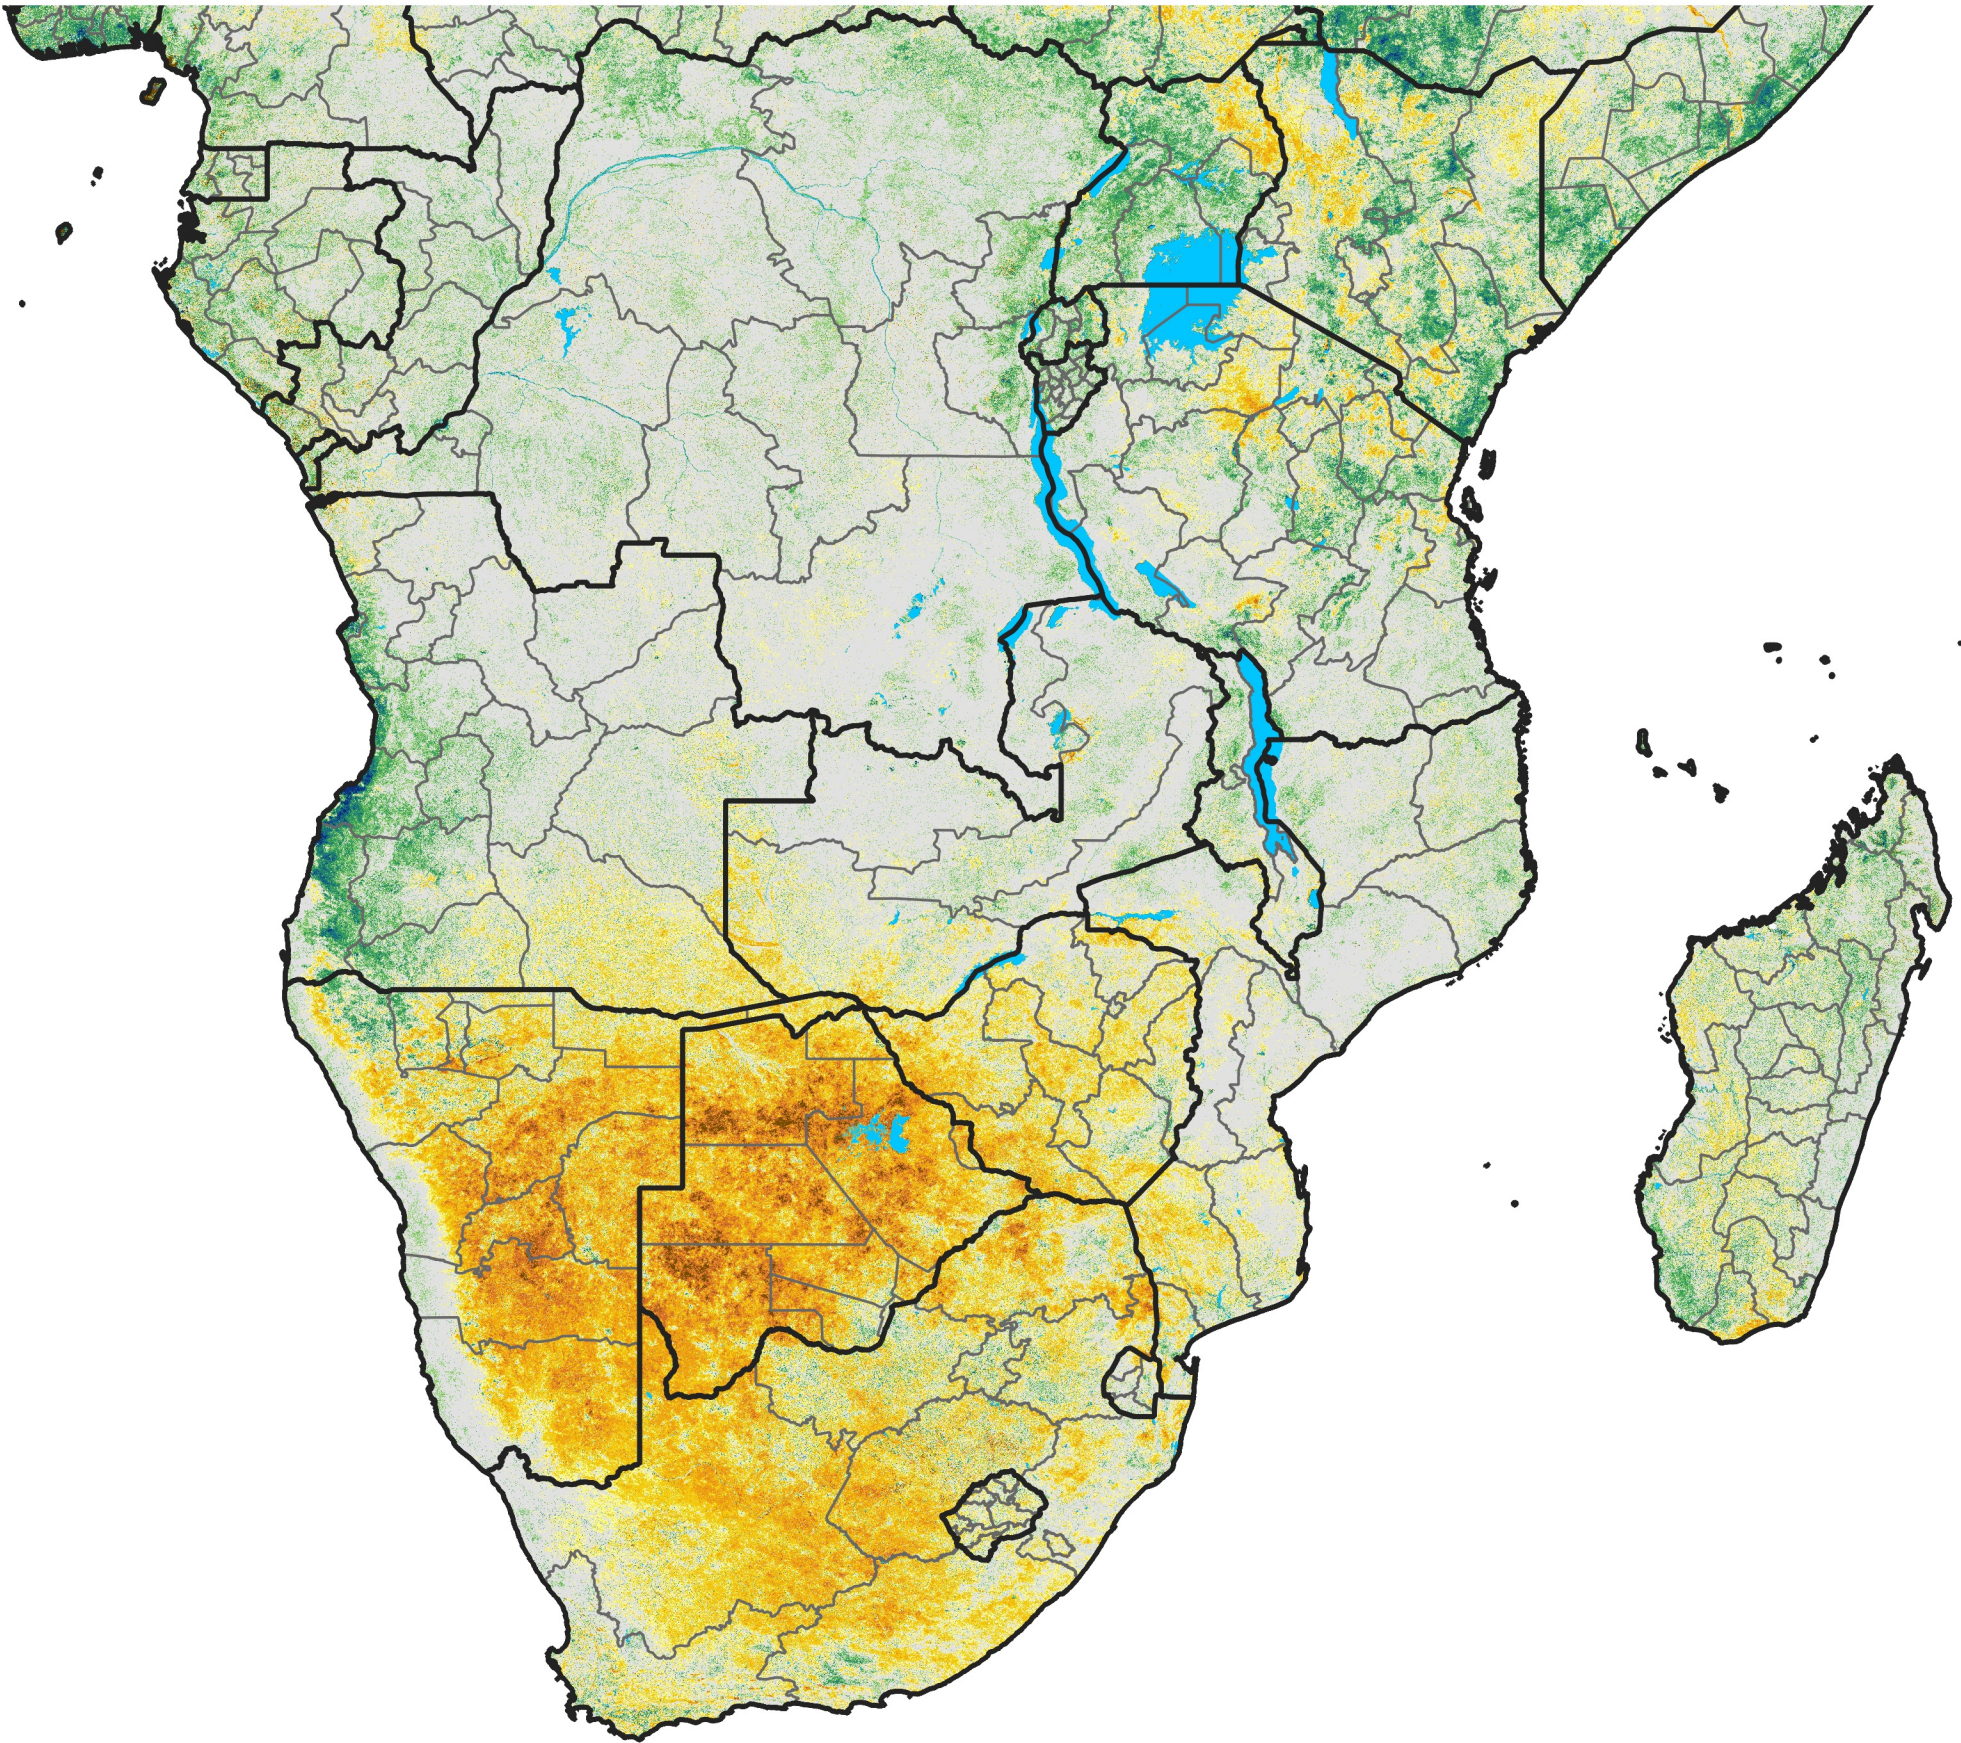

Southern Africa

Percent of Mean NDVI

2003 / mean (2003 - 2022)

Period 06 / February 21 - 28, 2003

Percent of Normal