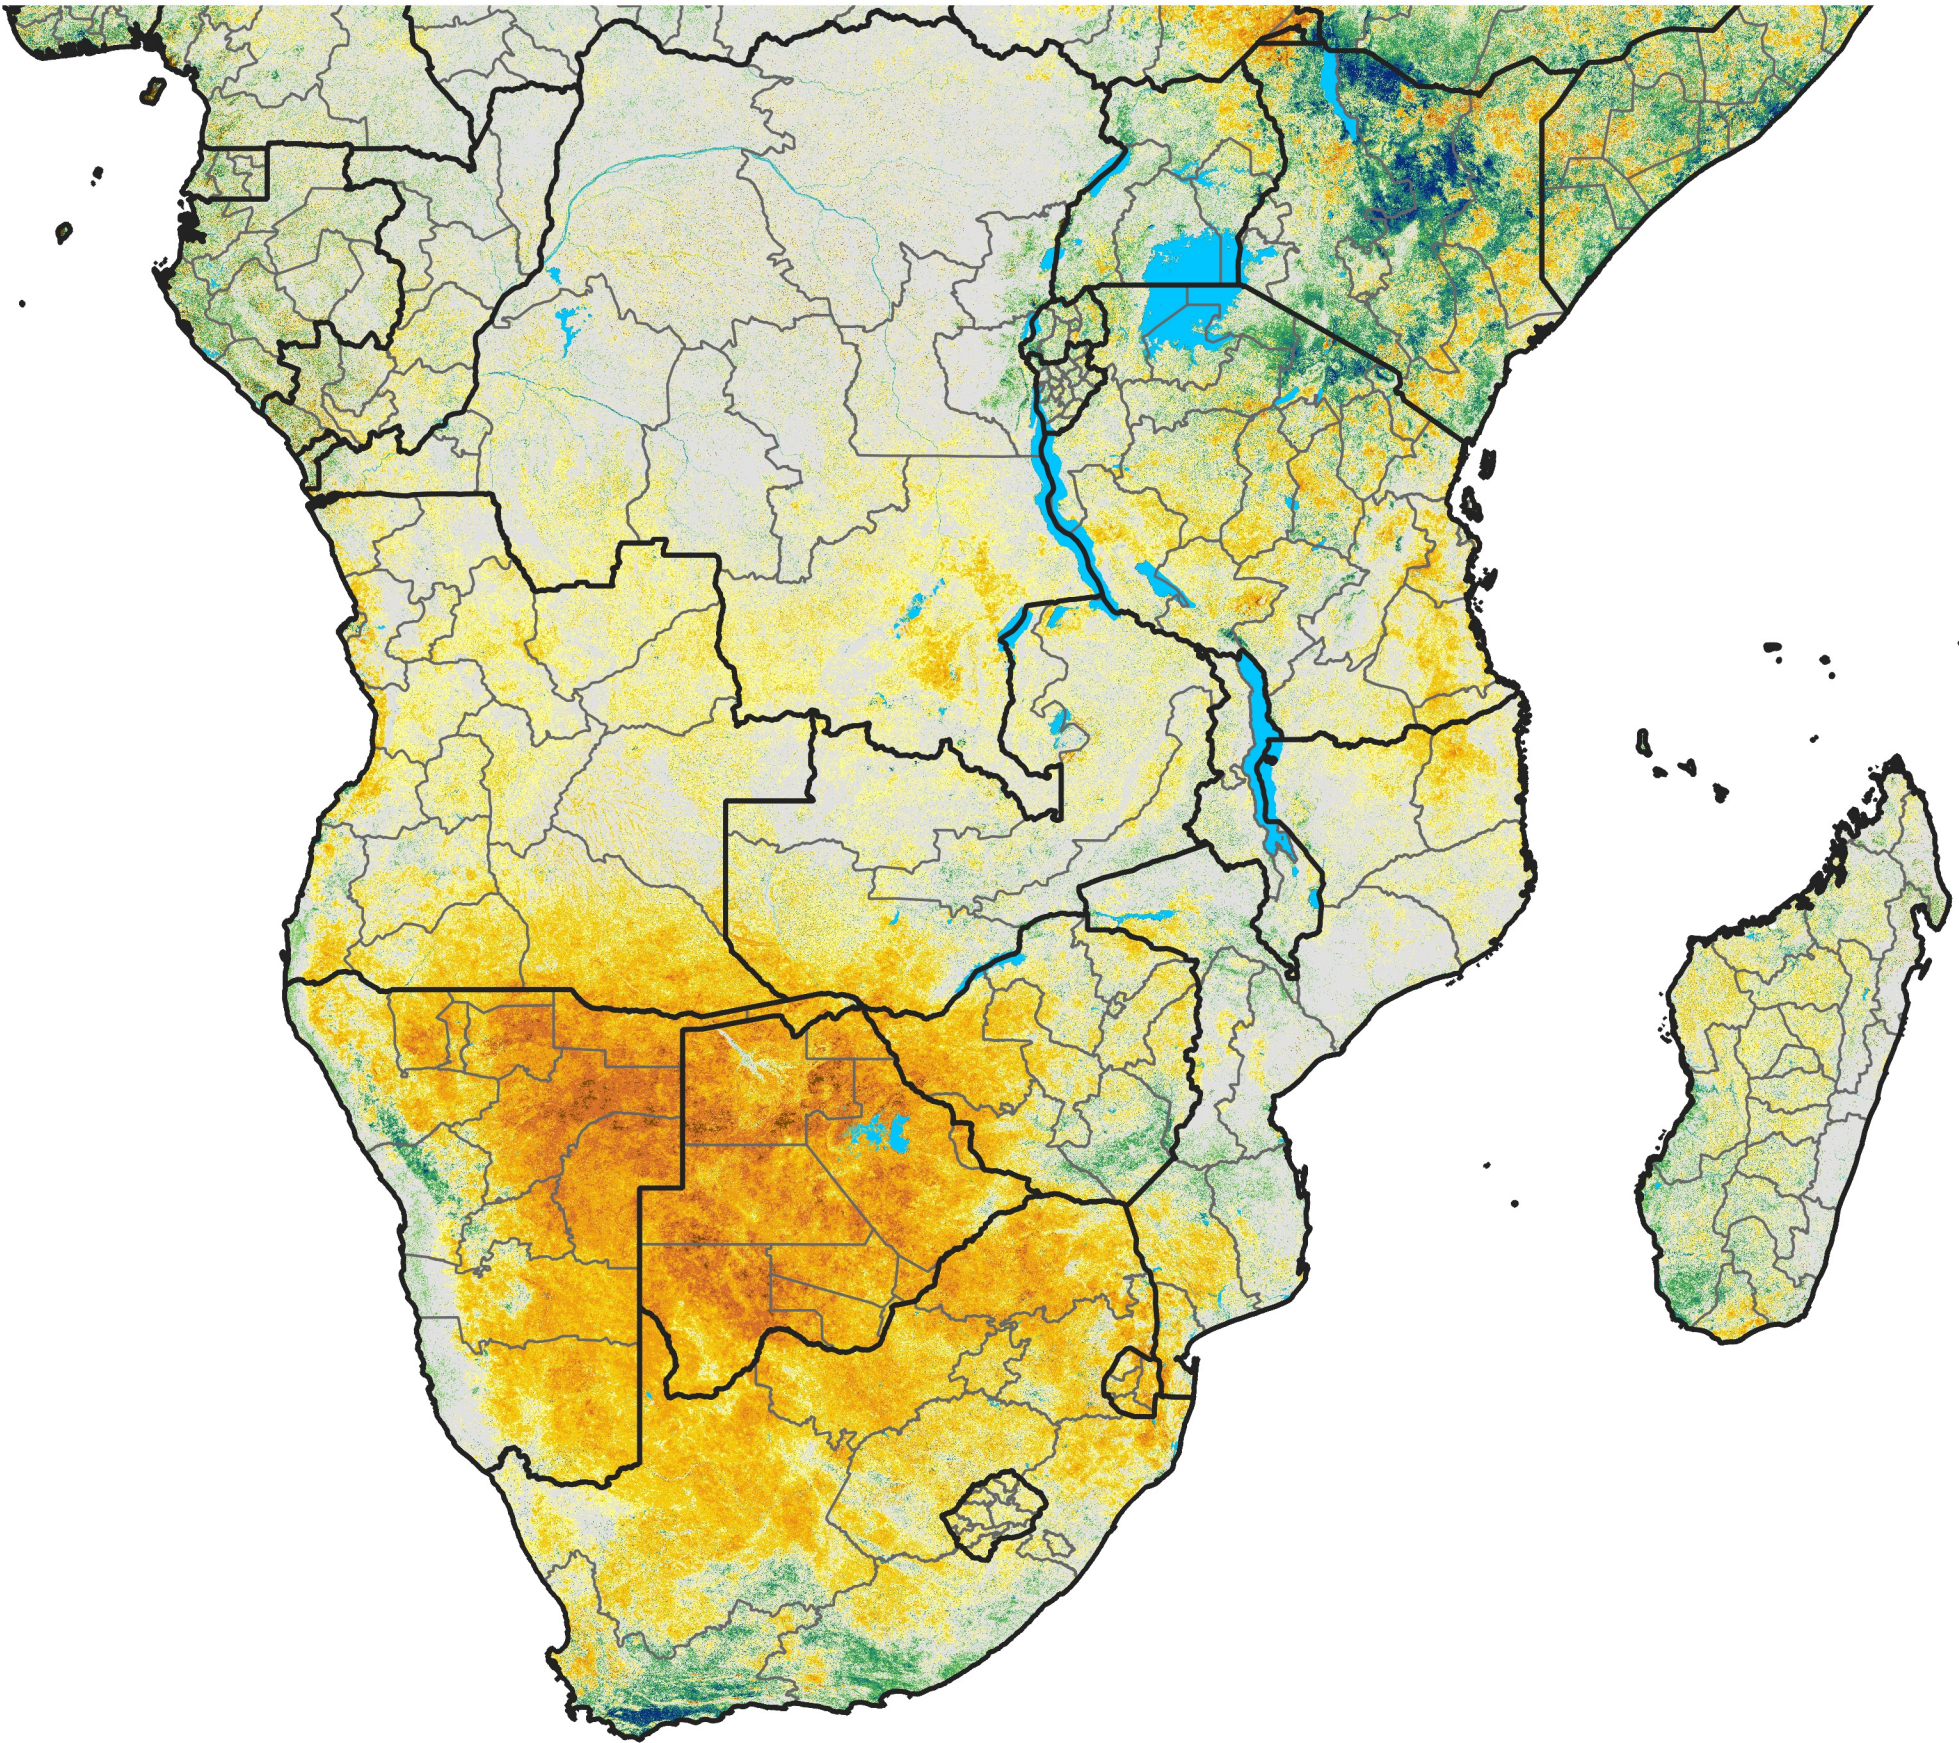

Southern Africa

Percent of Mean NDVI

2003 / mean (2003 - 2022)

Period 13 / May 01 - 10, 2003

Percent of Normal