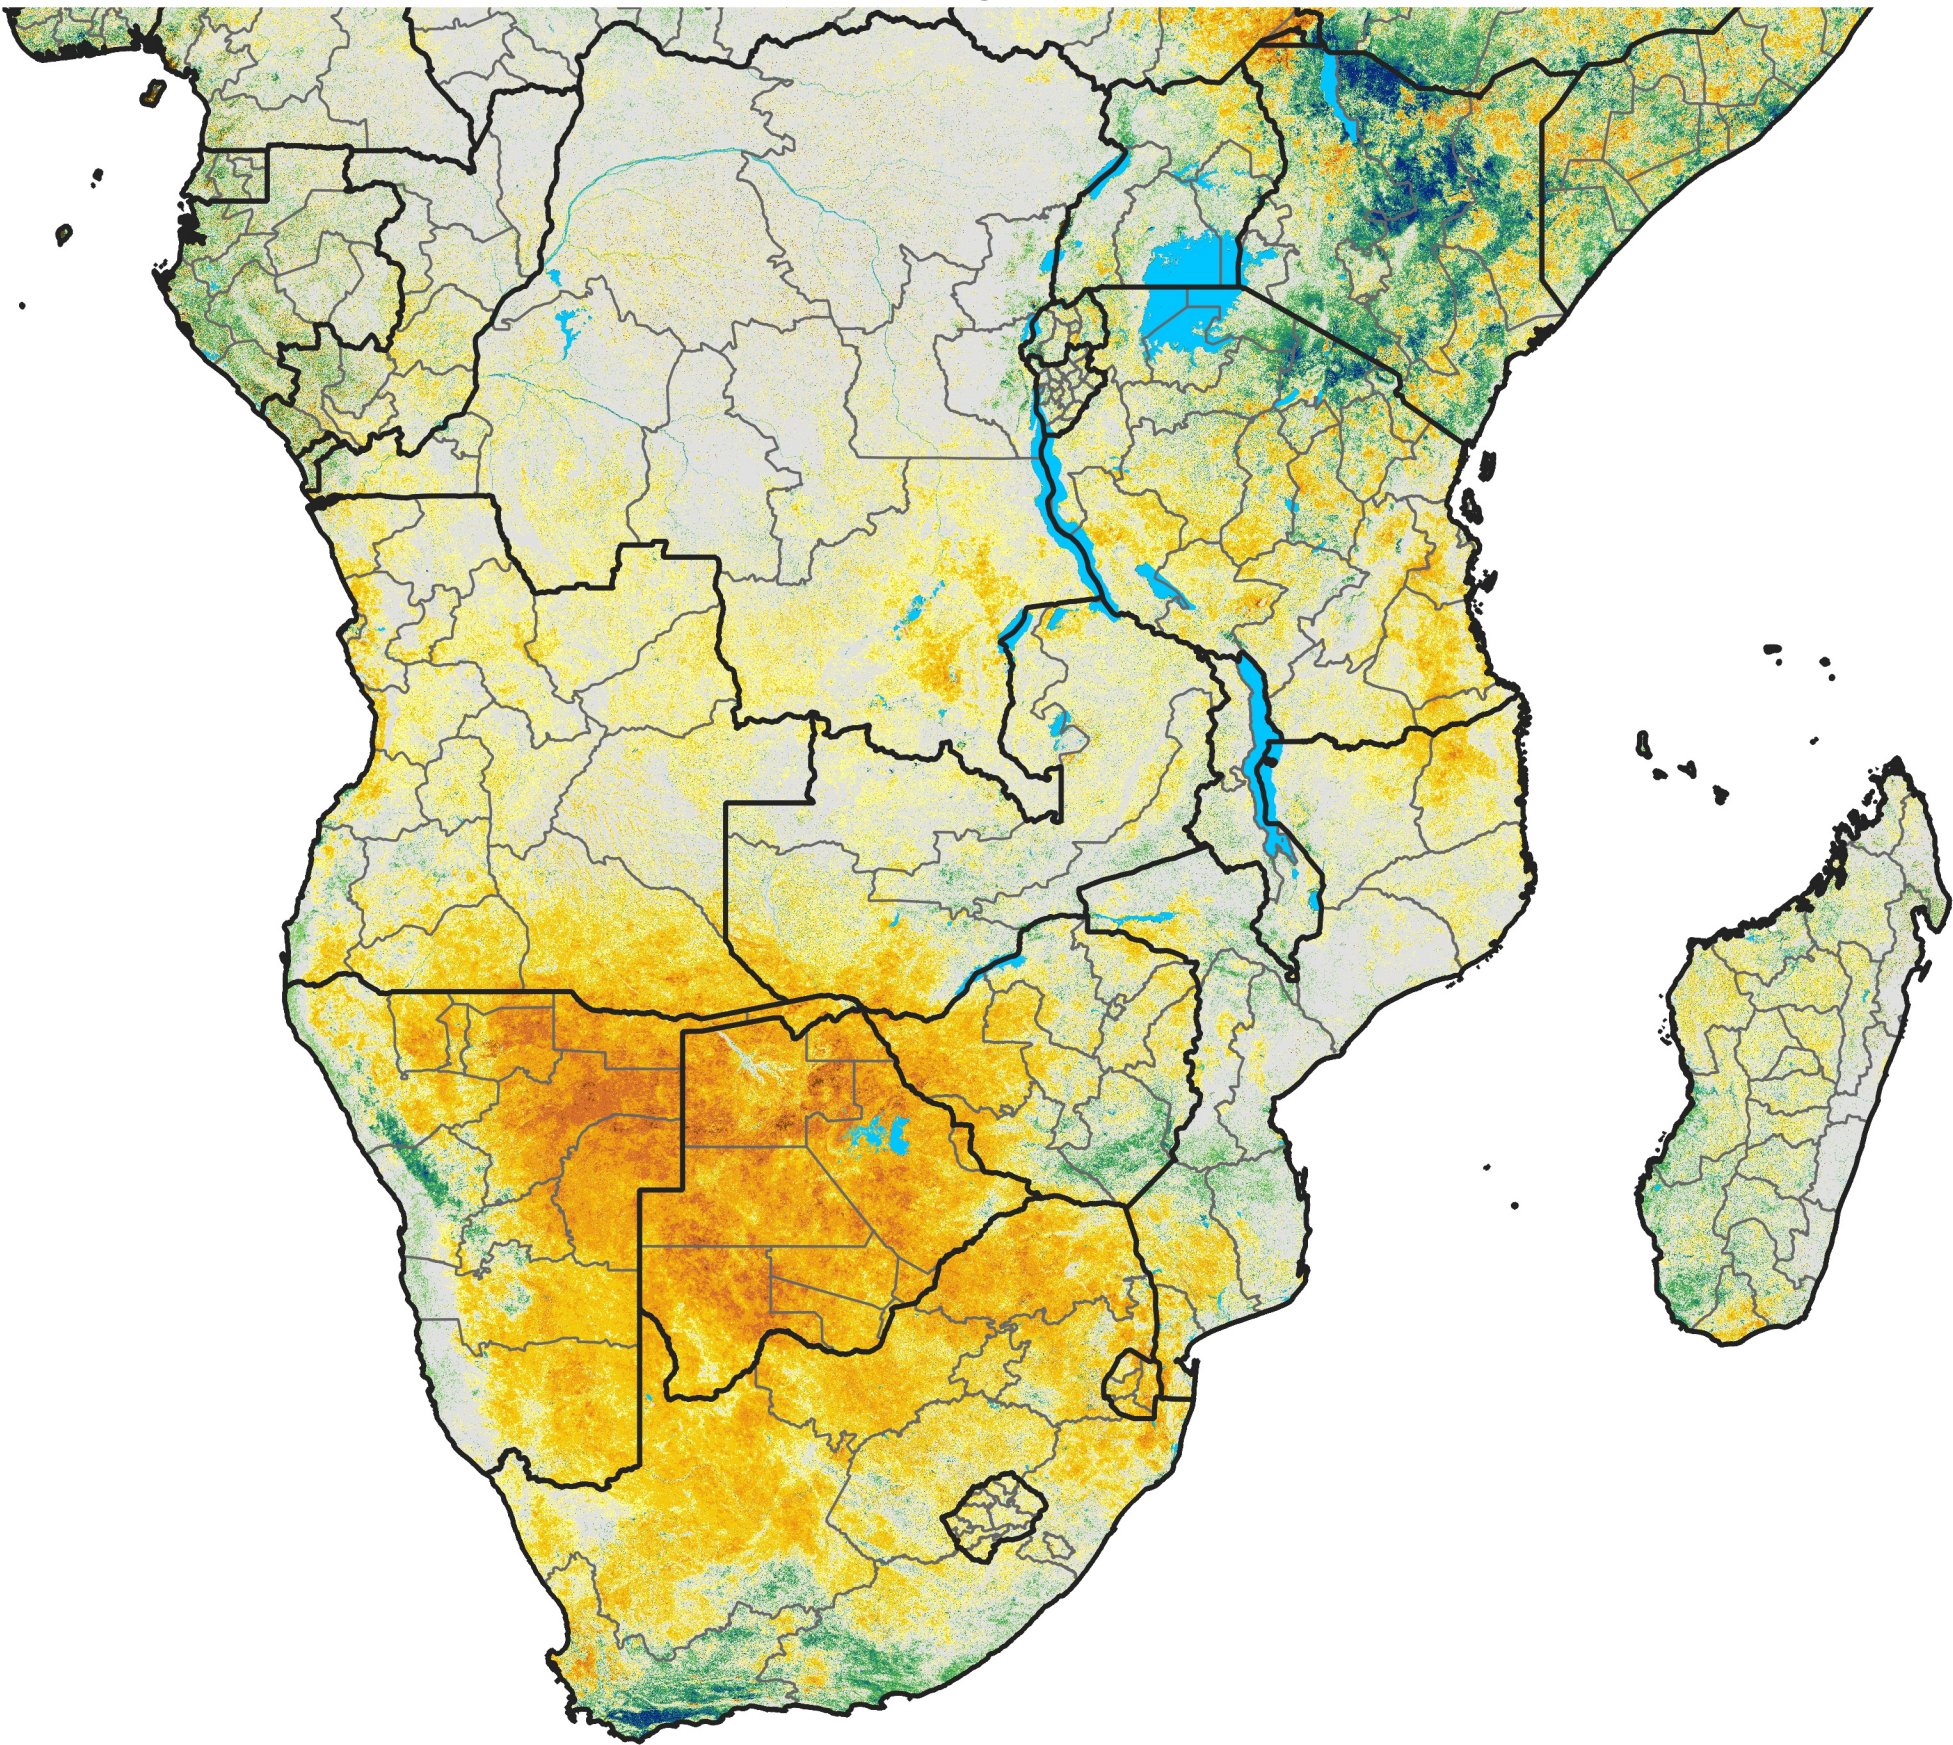

Southern Africa

Percent of Mean NDVI

2003 / mean (2003 - 2022)

Period 14 / May 11 - 20, 2003

Percent of Normal