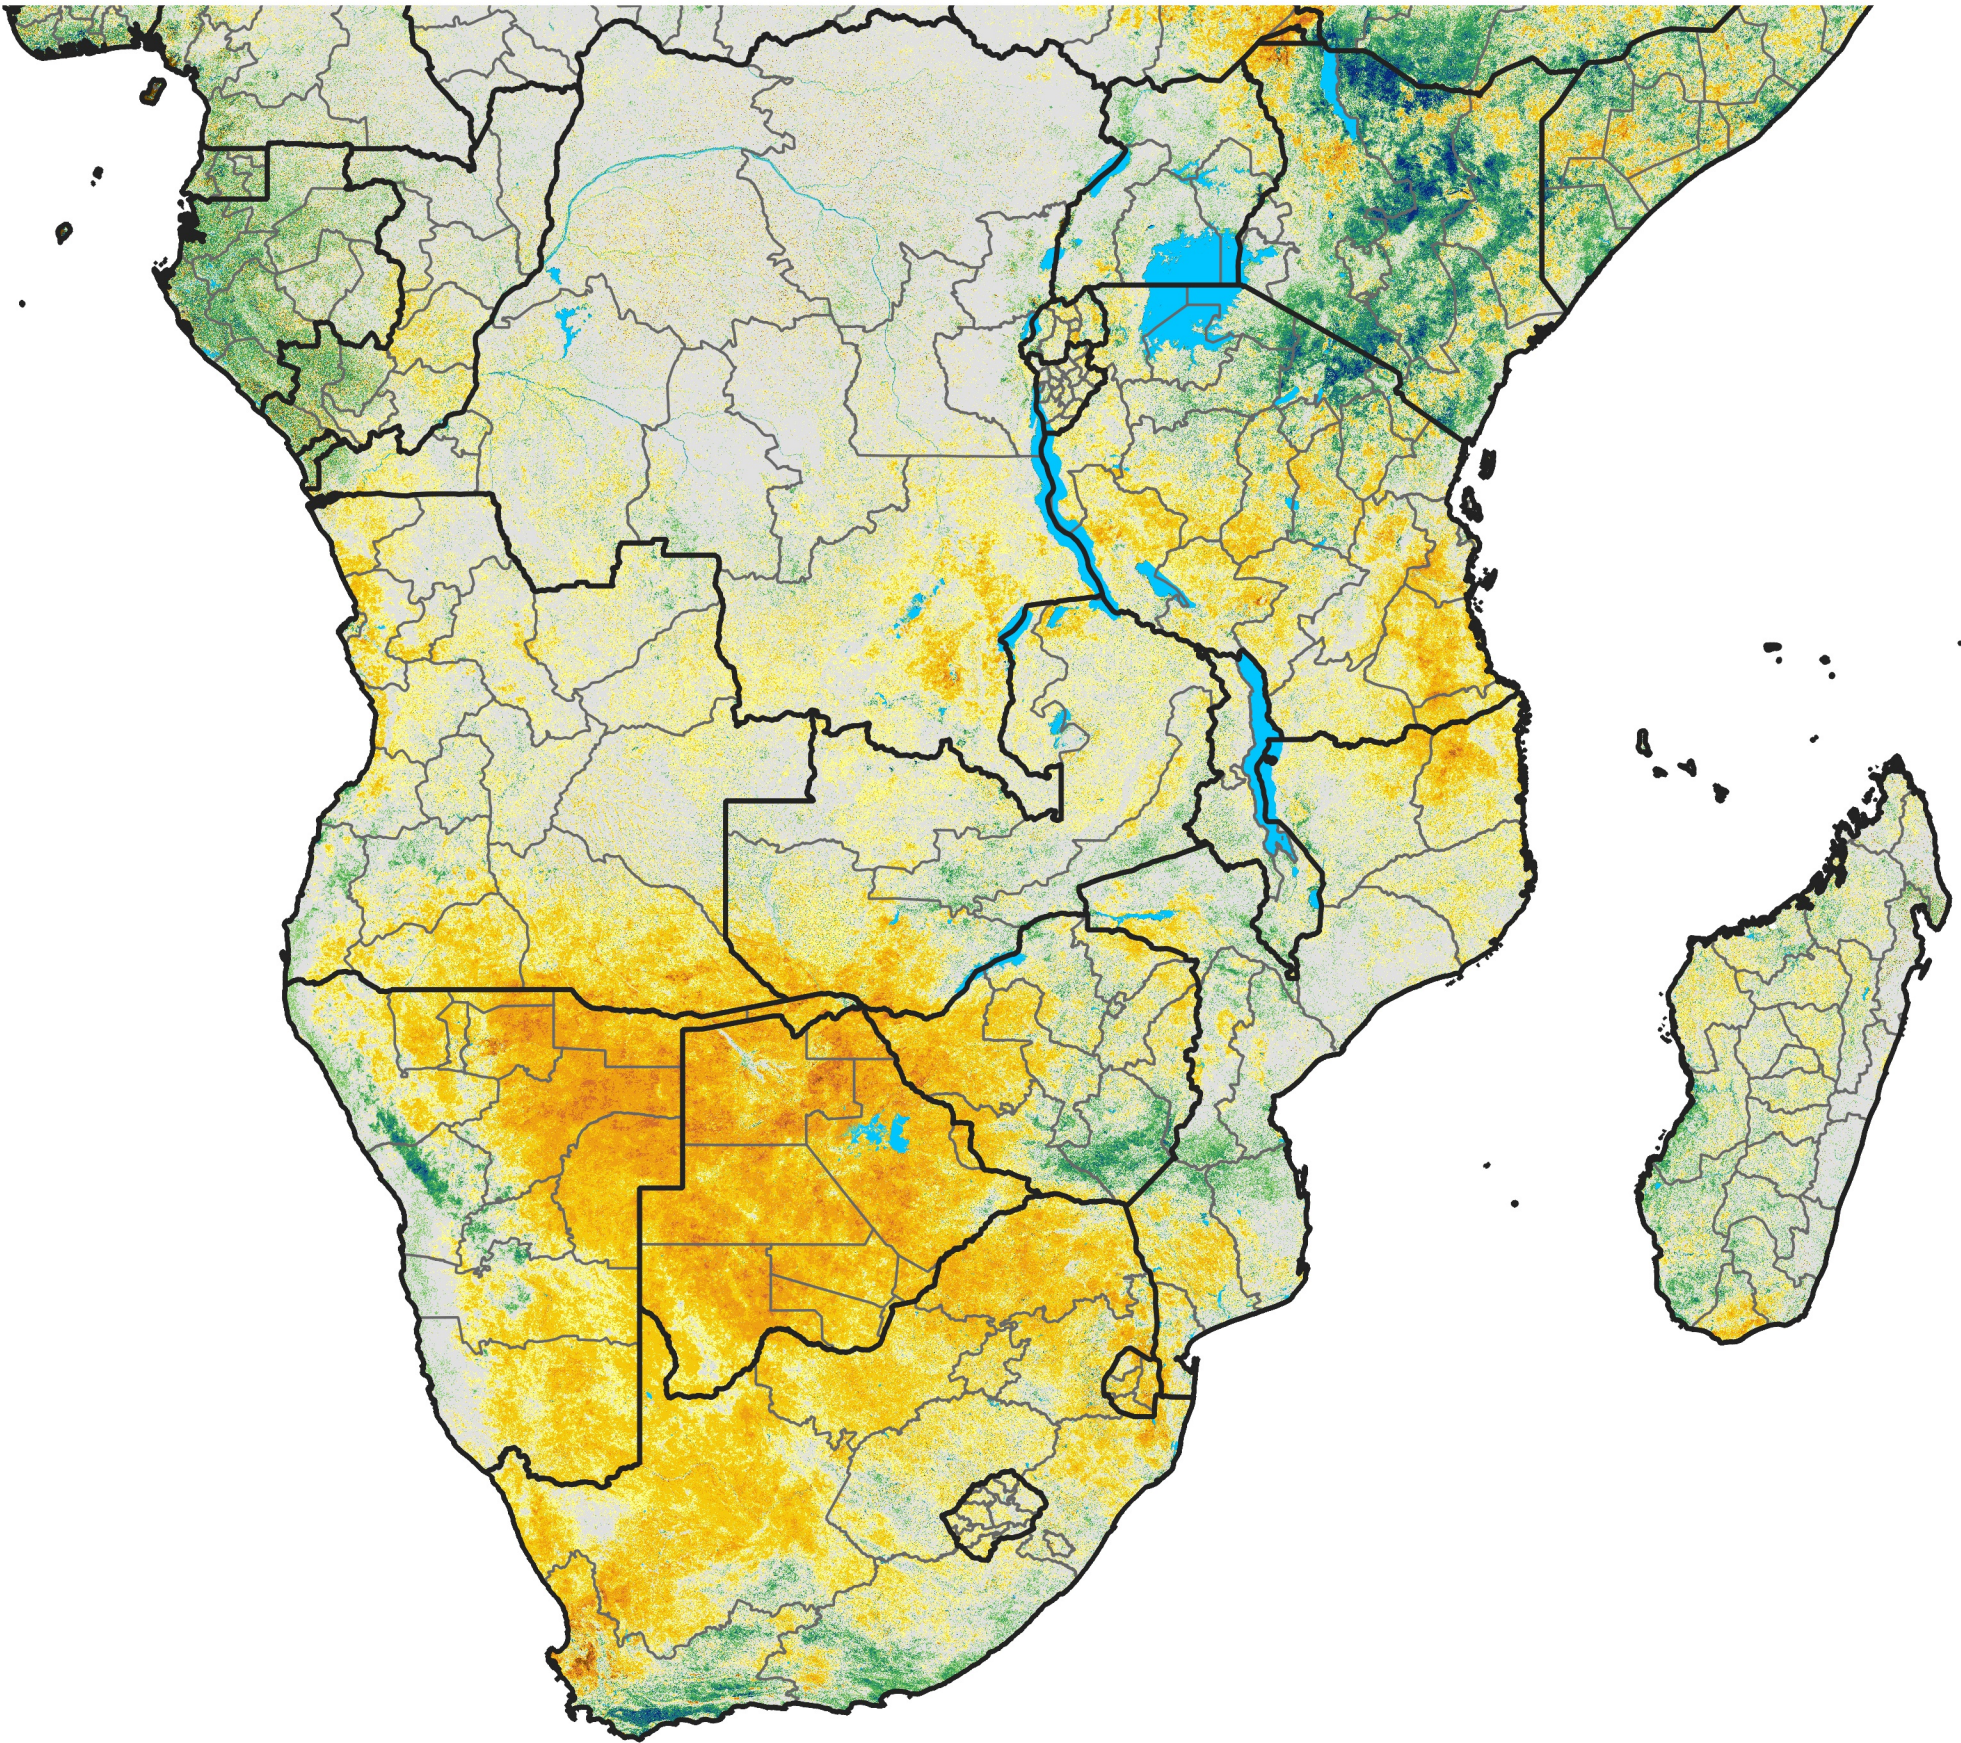

Southern Africa

Percent of Mean NDVI

2003 / mean (2003 - 2022)

Period 16 / June 01 - 10, 2003

Percent of Normal