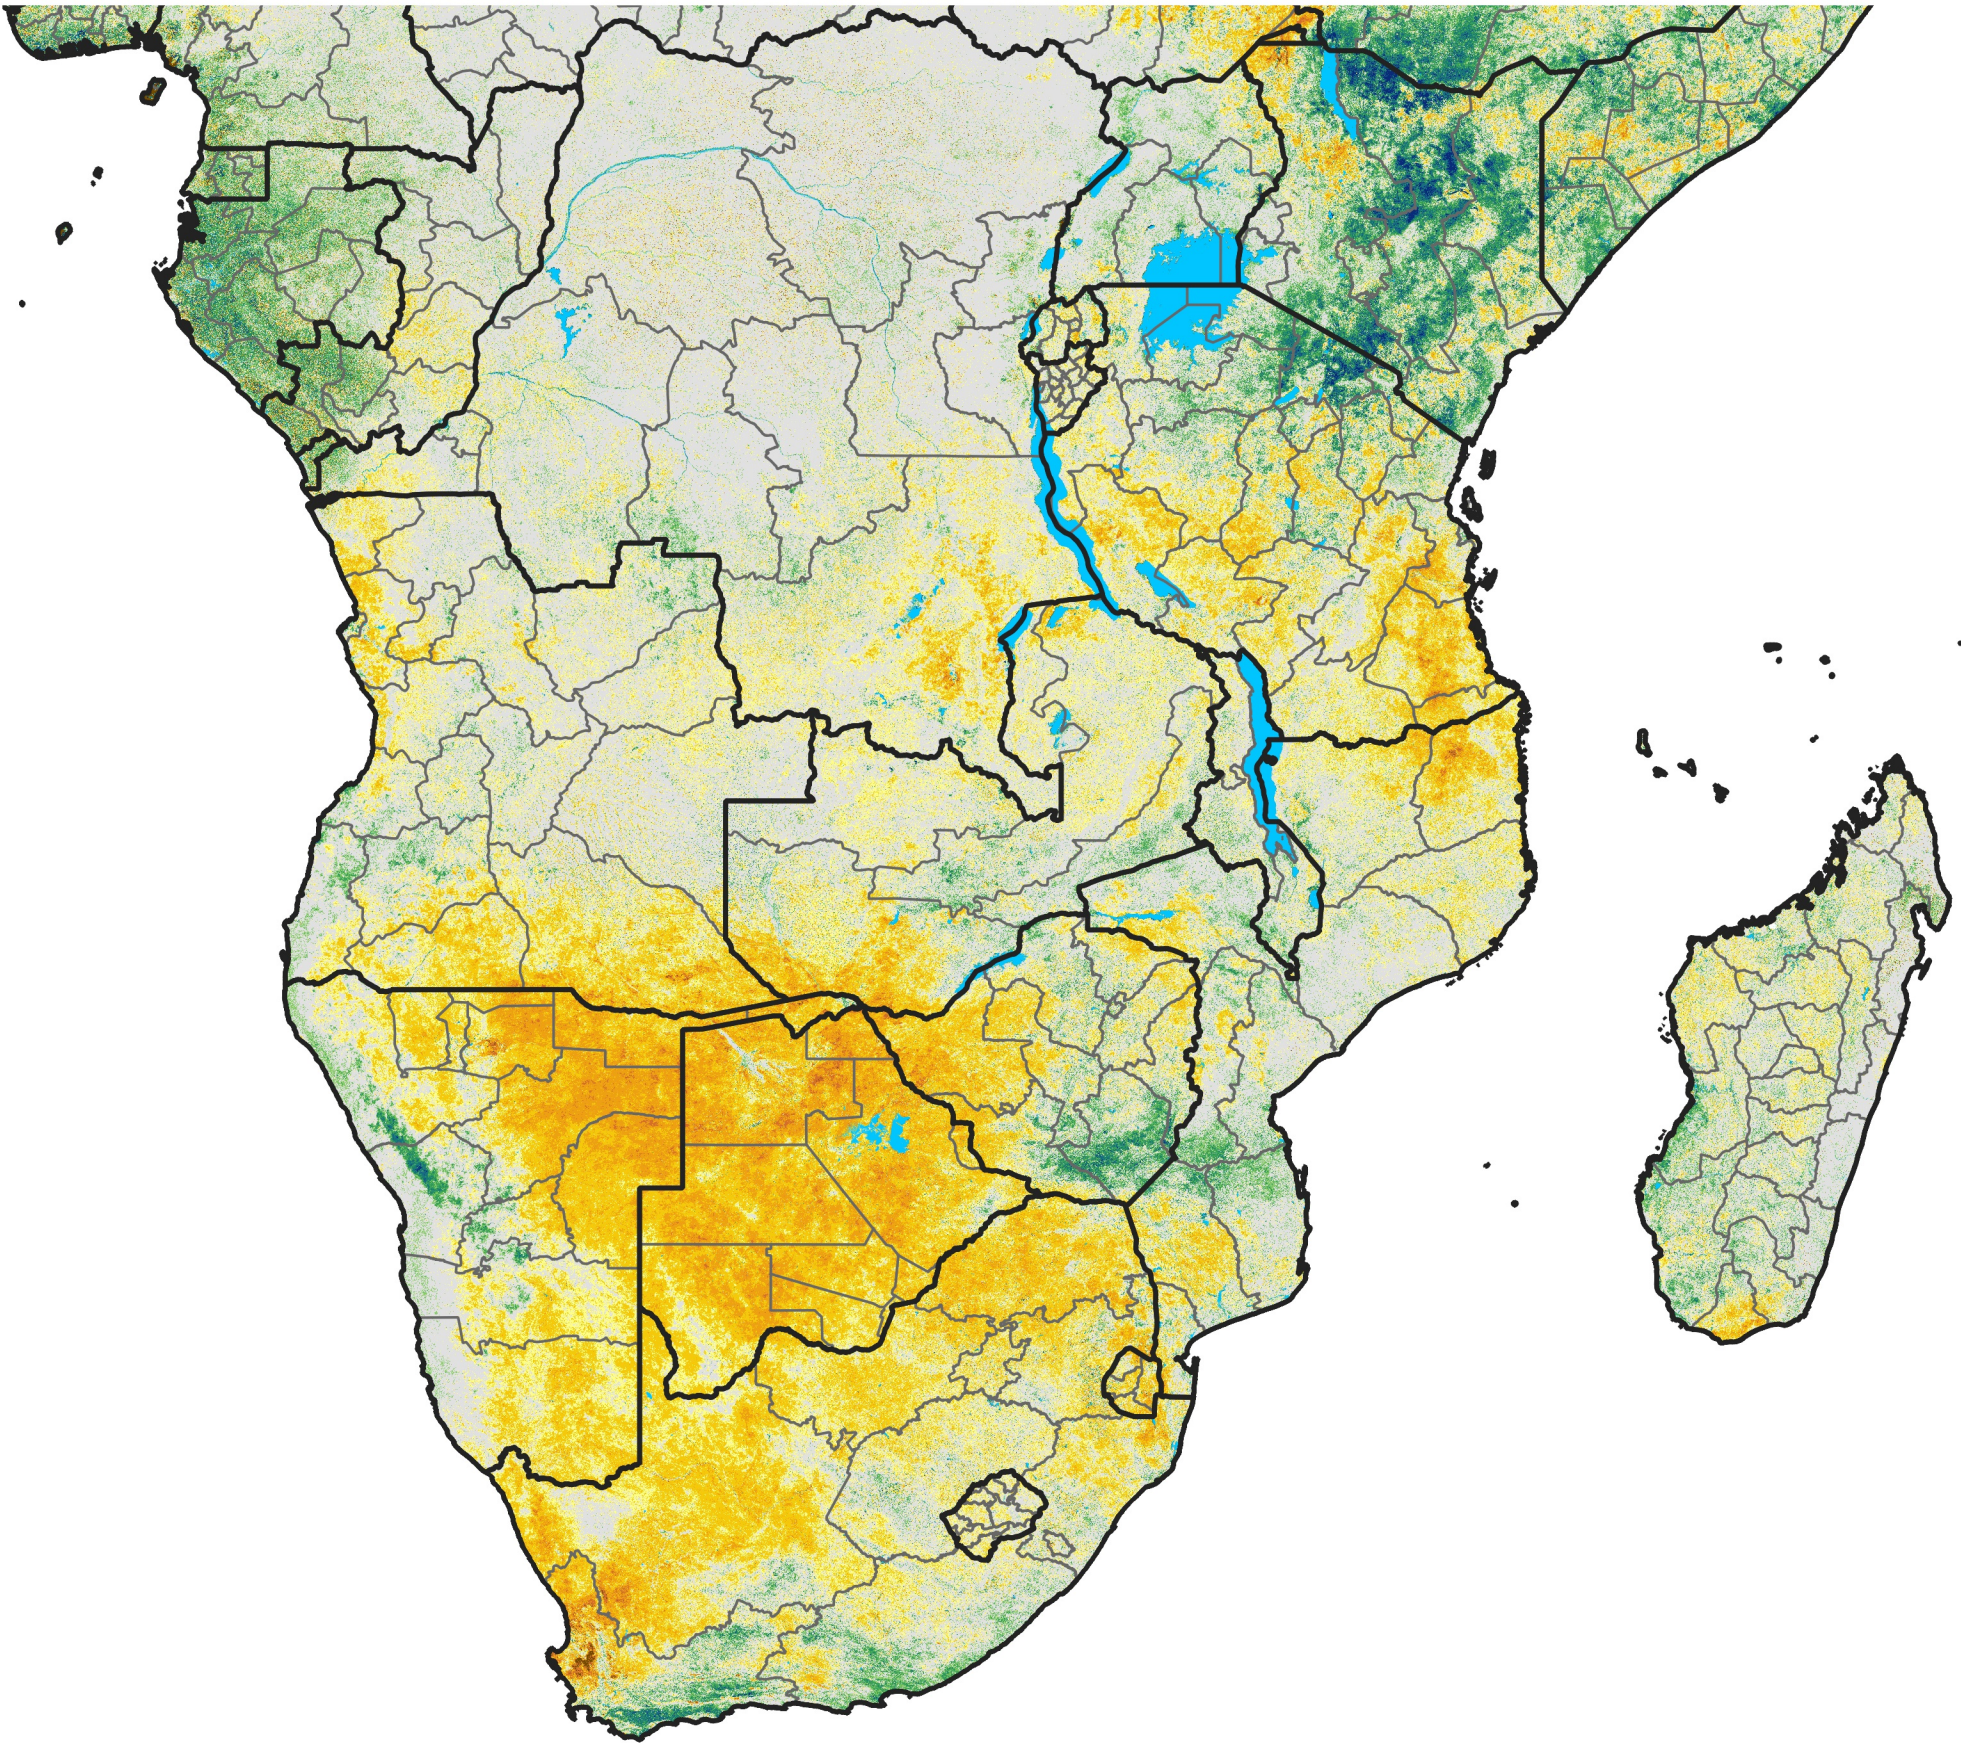

Southern Africa

Percent of Mean NDVI

2003 / mean (2003 - 2022)

Period 17 / June 11 - 20, 2003

Percent of Normal