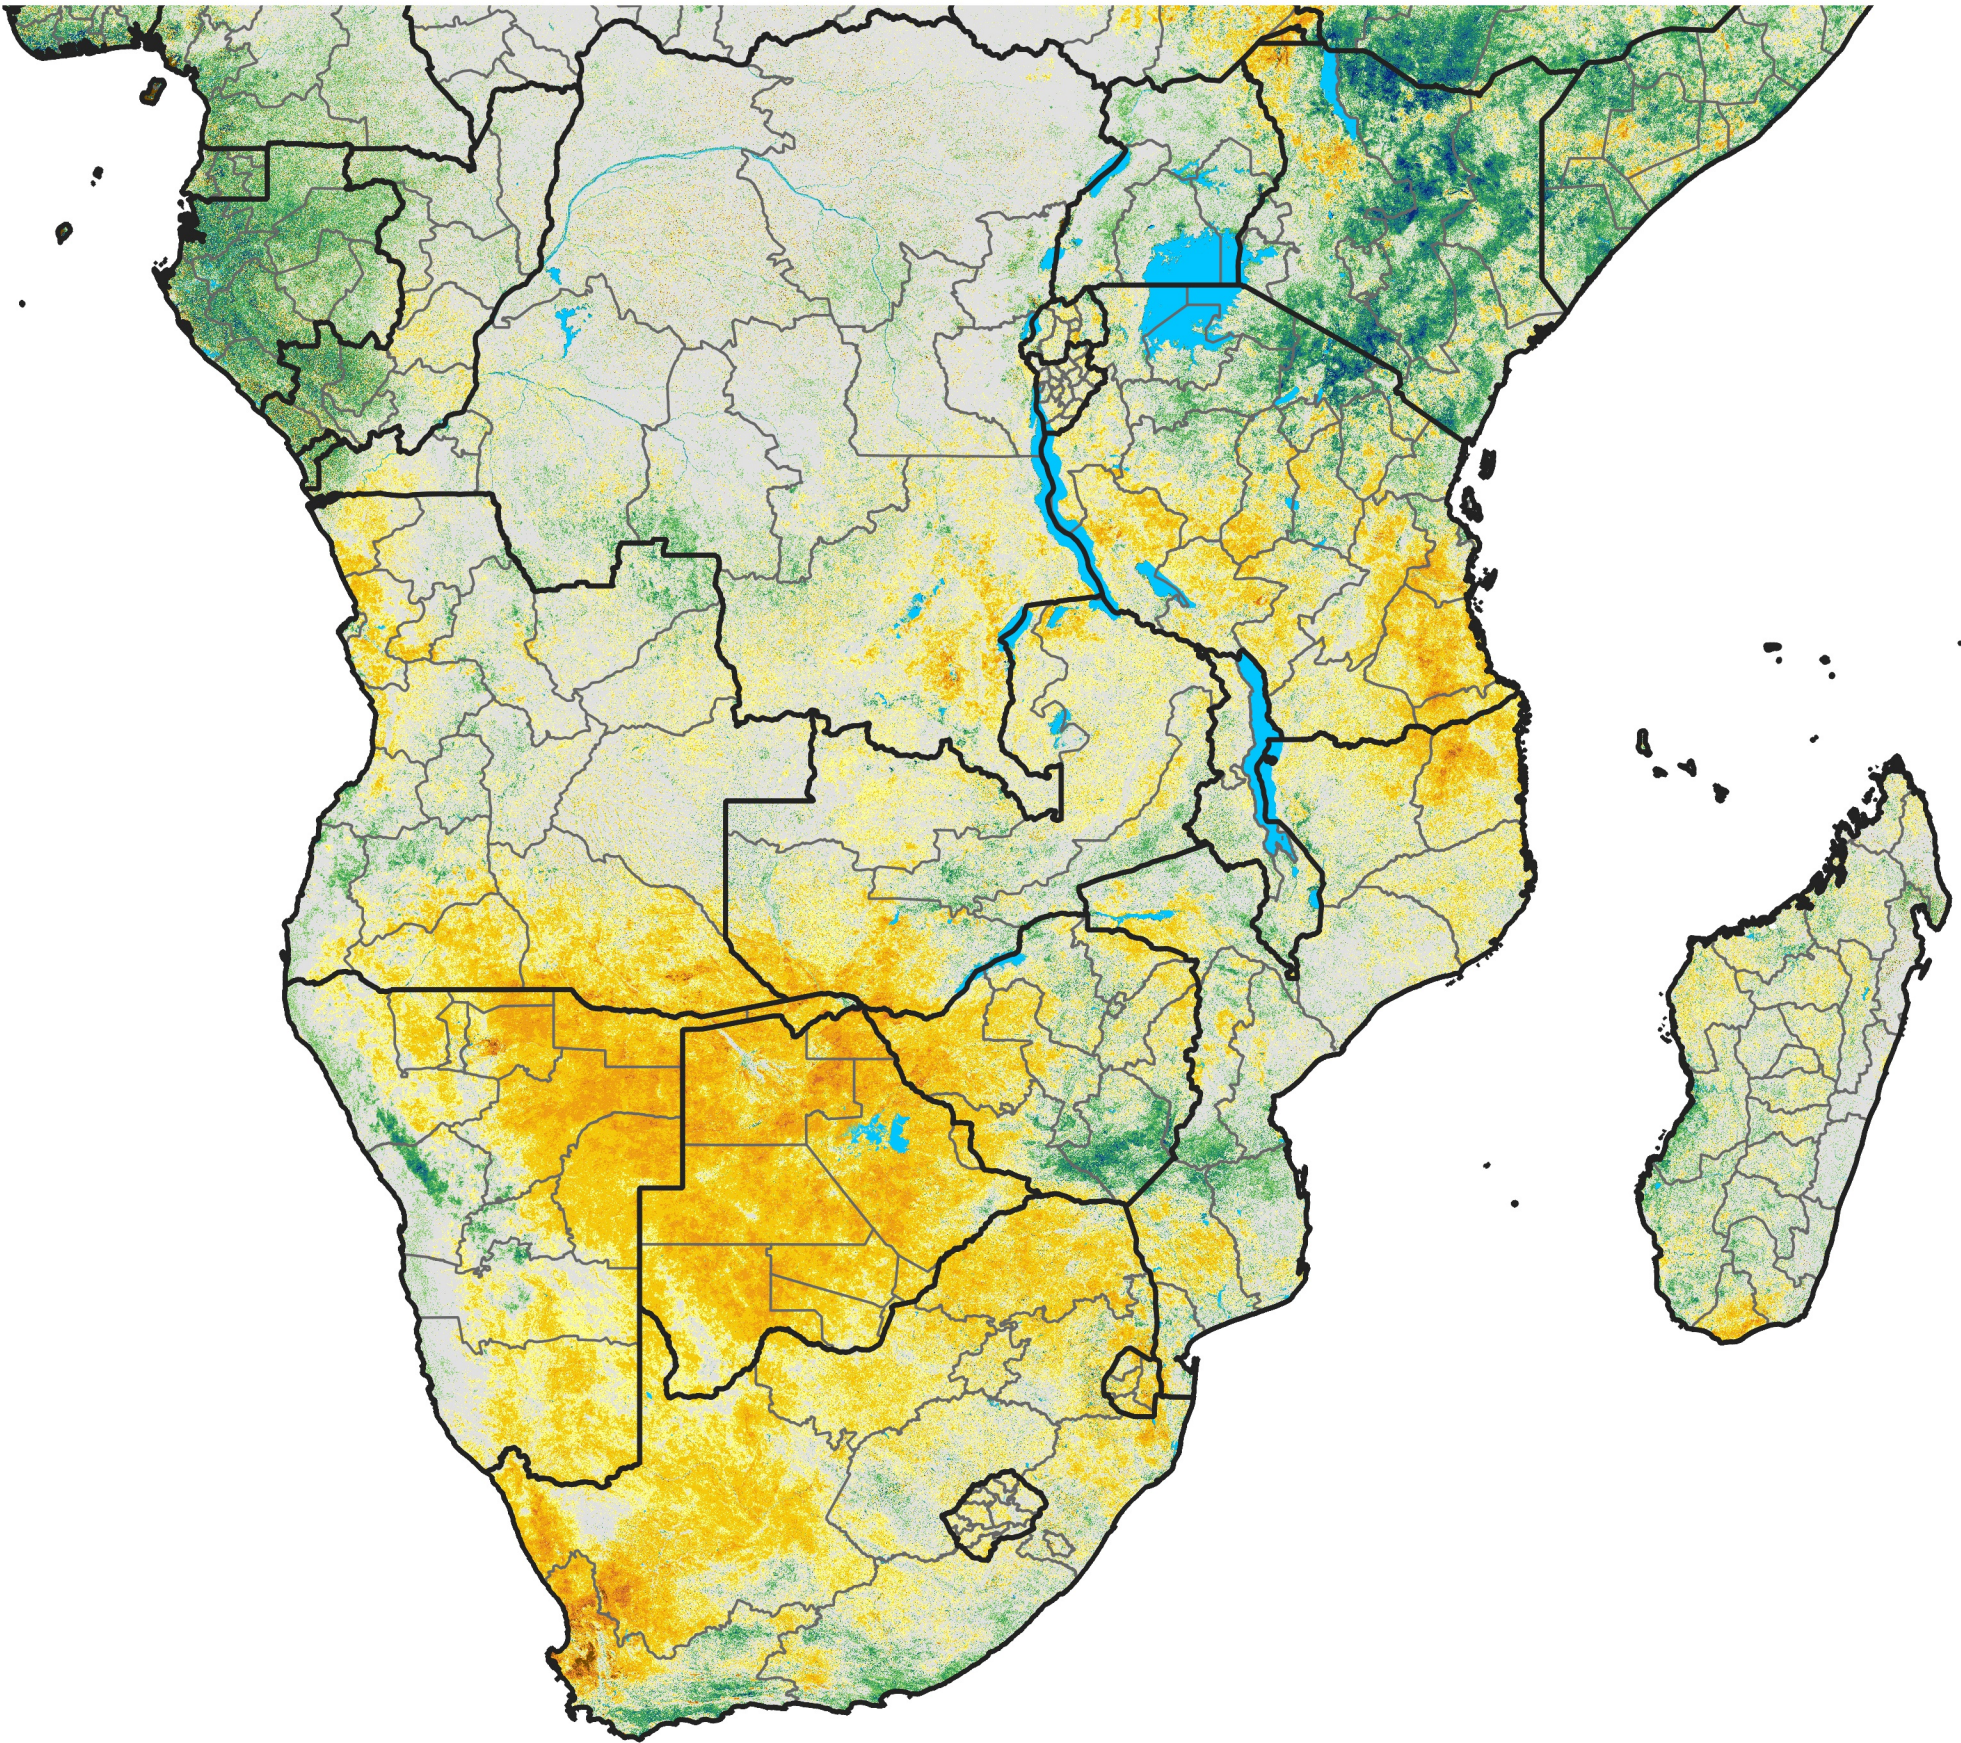

Southern Africa

Percent of Mean NDVI

2003 / mean (2003 - 2022)

Period 18 / June 21 - 30, 2003

Percent of Normal