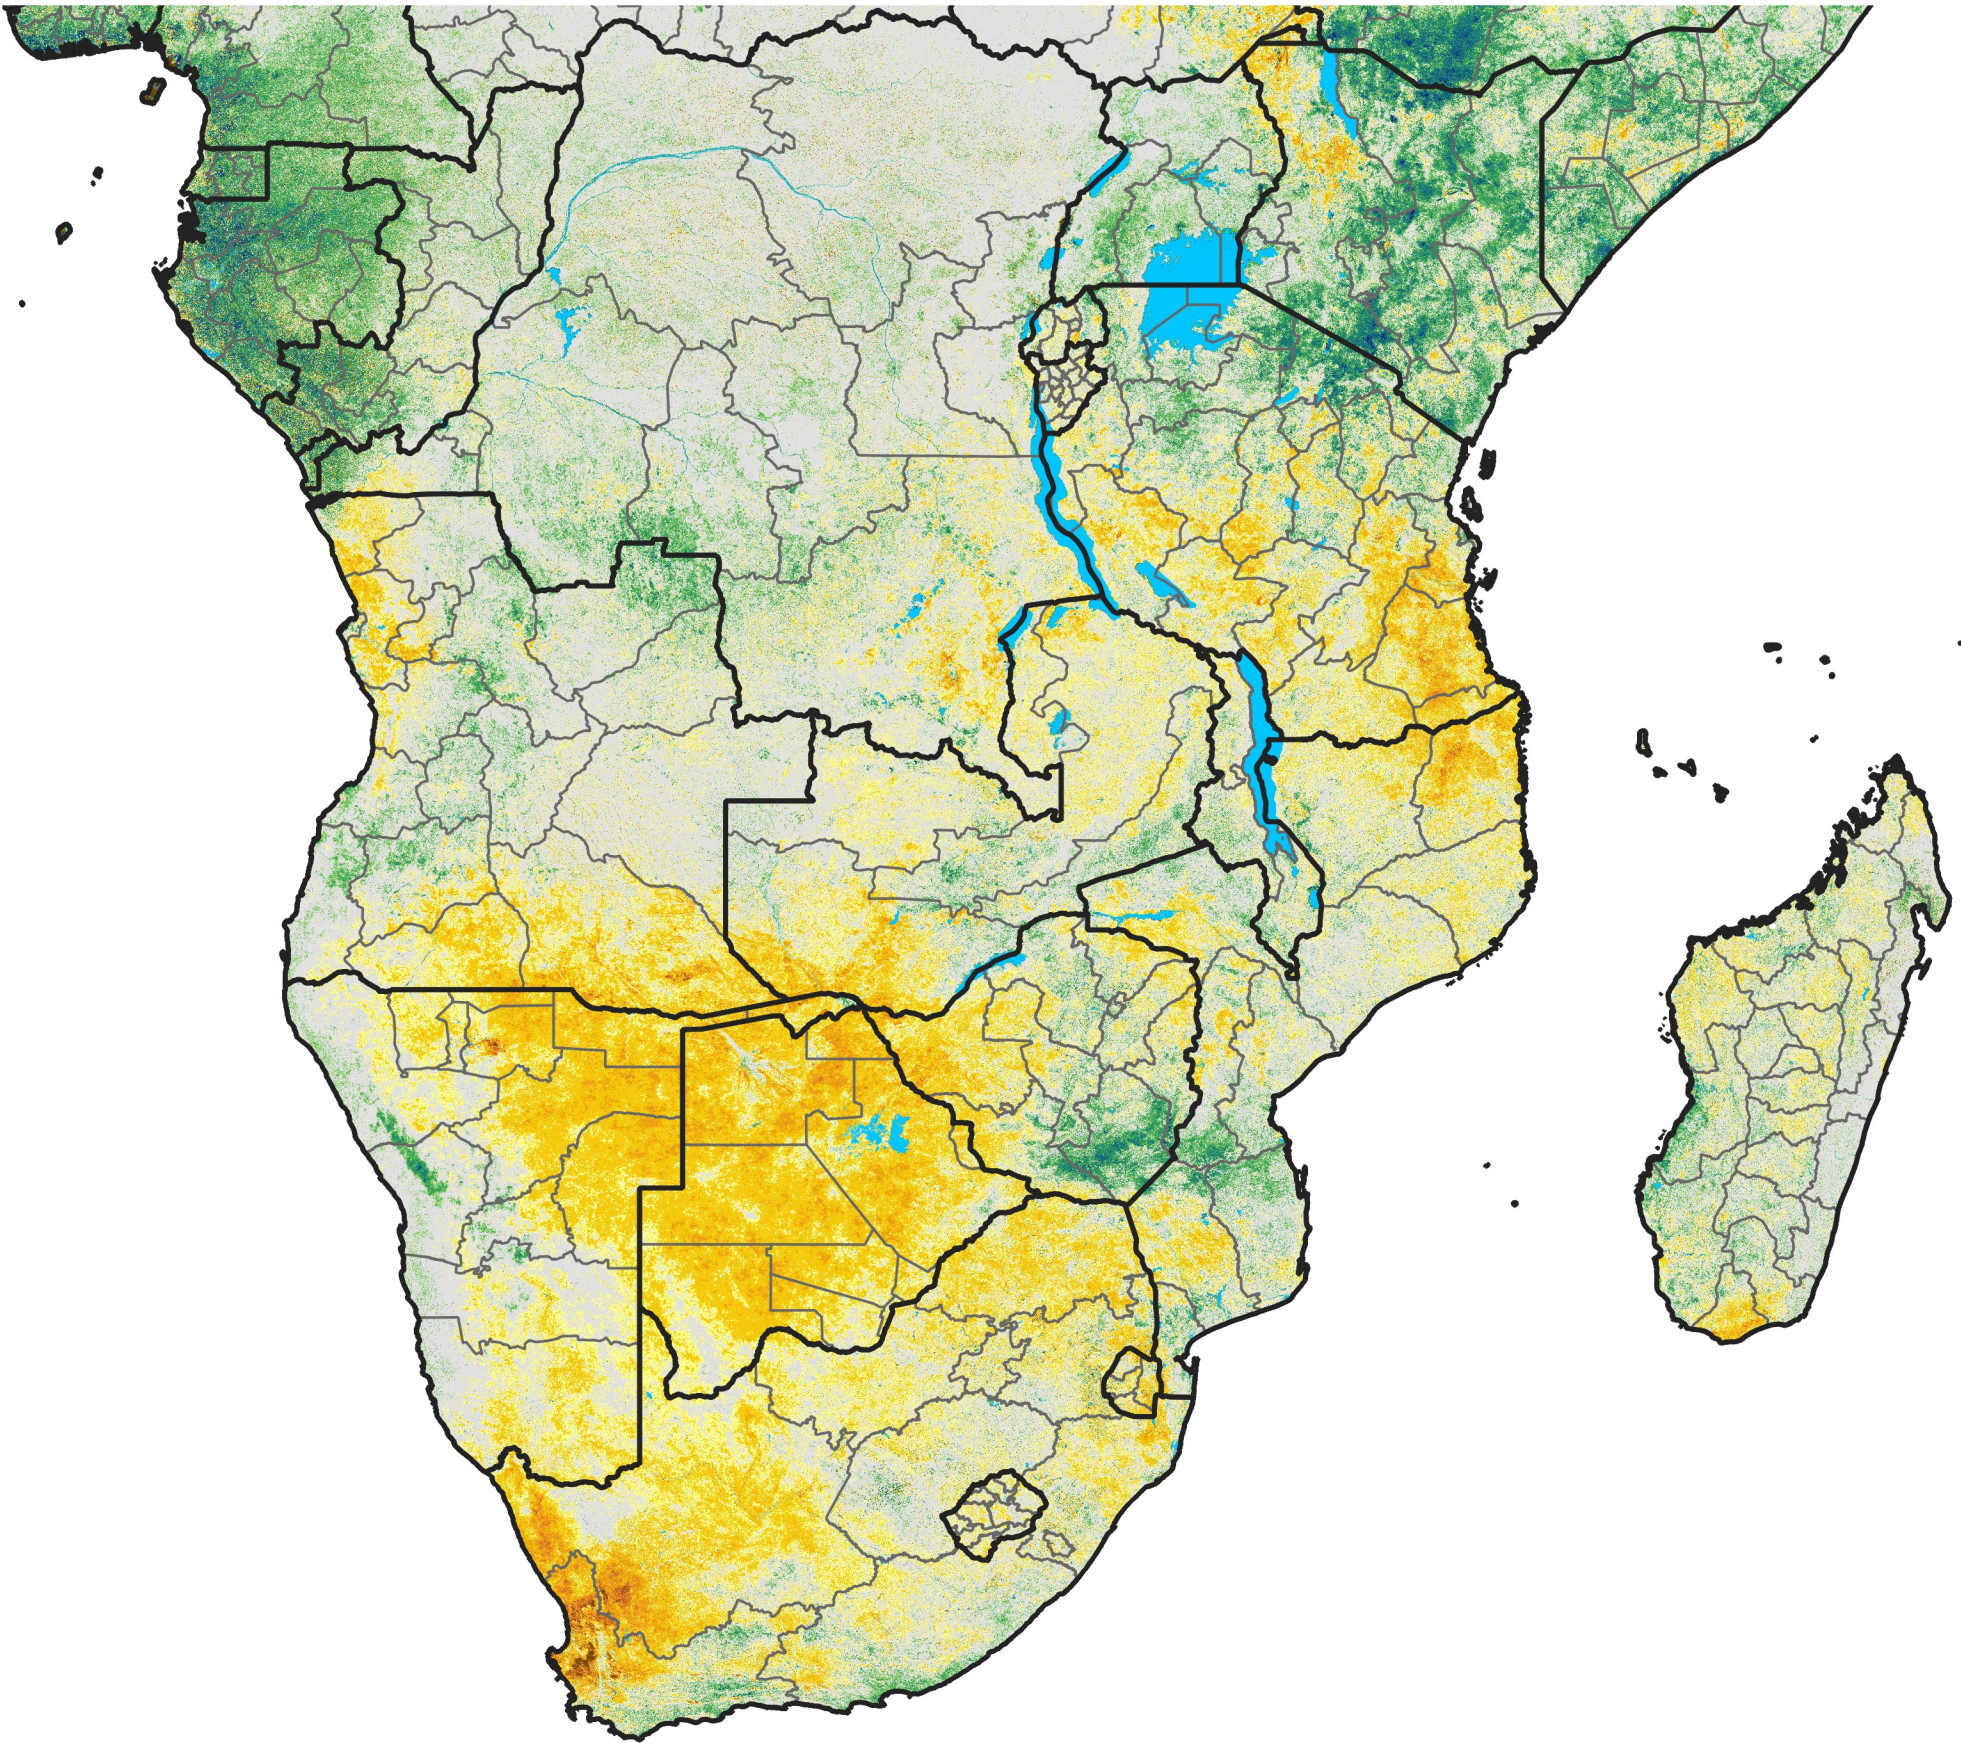

# Southern Africa

## Percent of Mean NDVI

2003 / mean (2003 - 2022)  
Period 20 / July 11 - 20, 2003