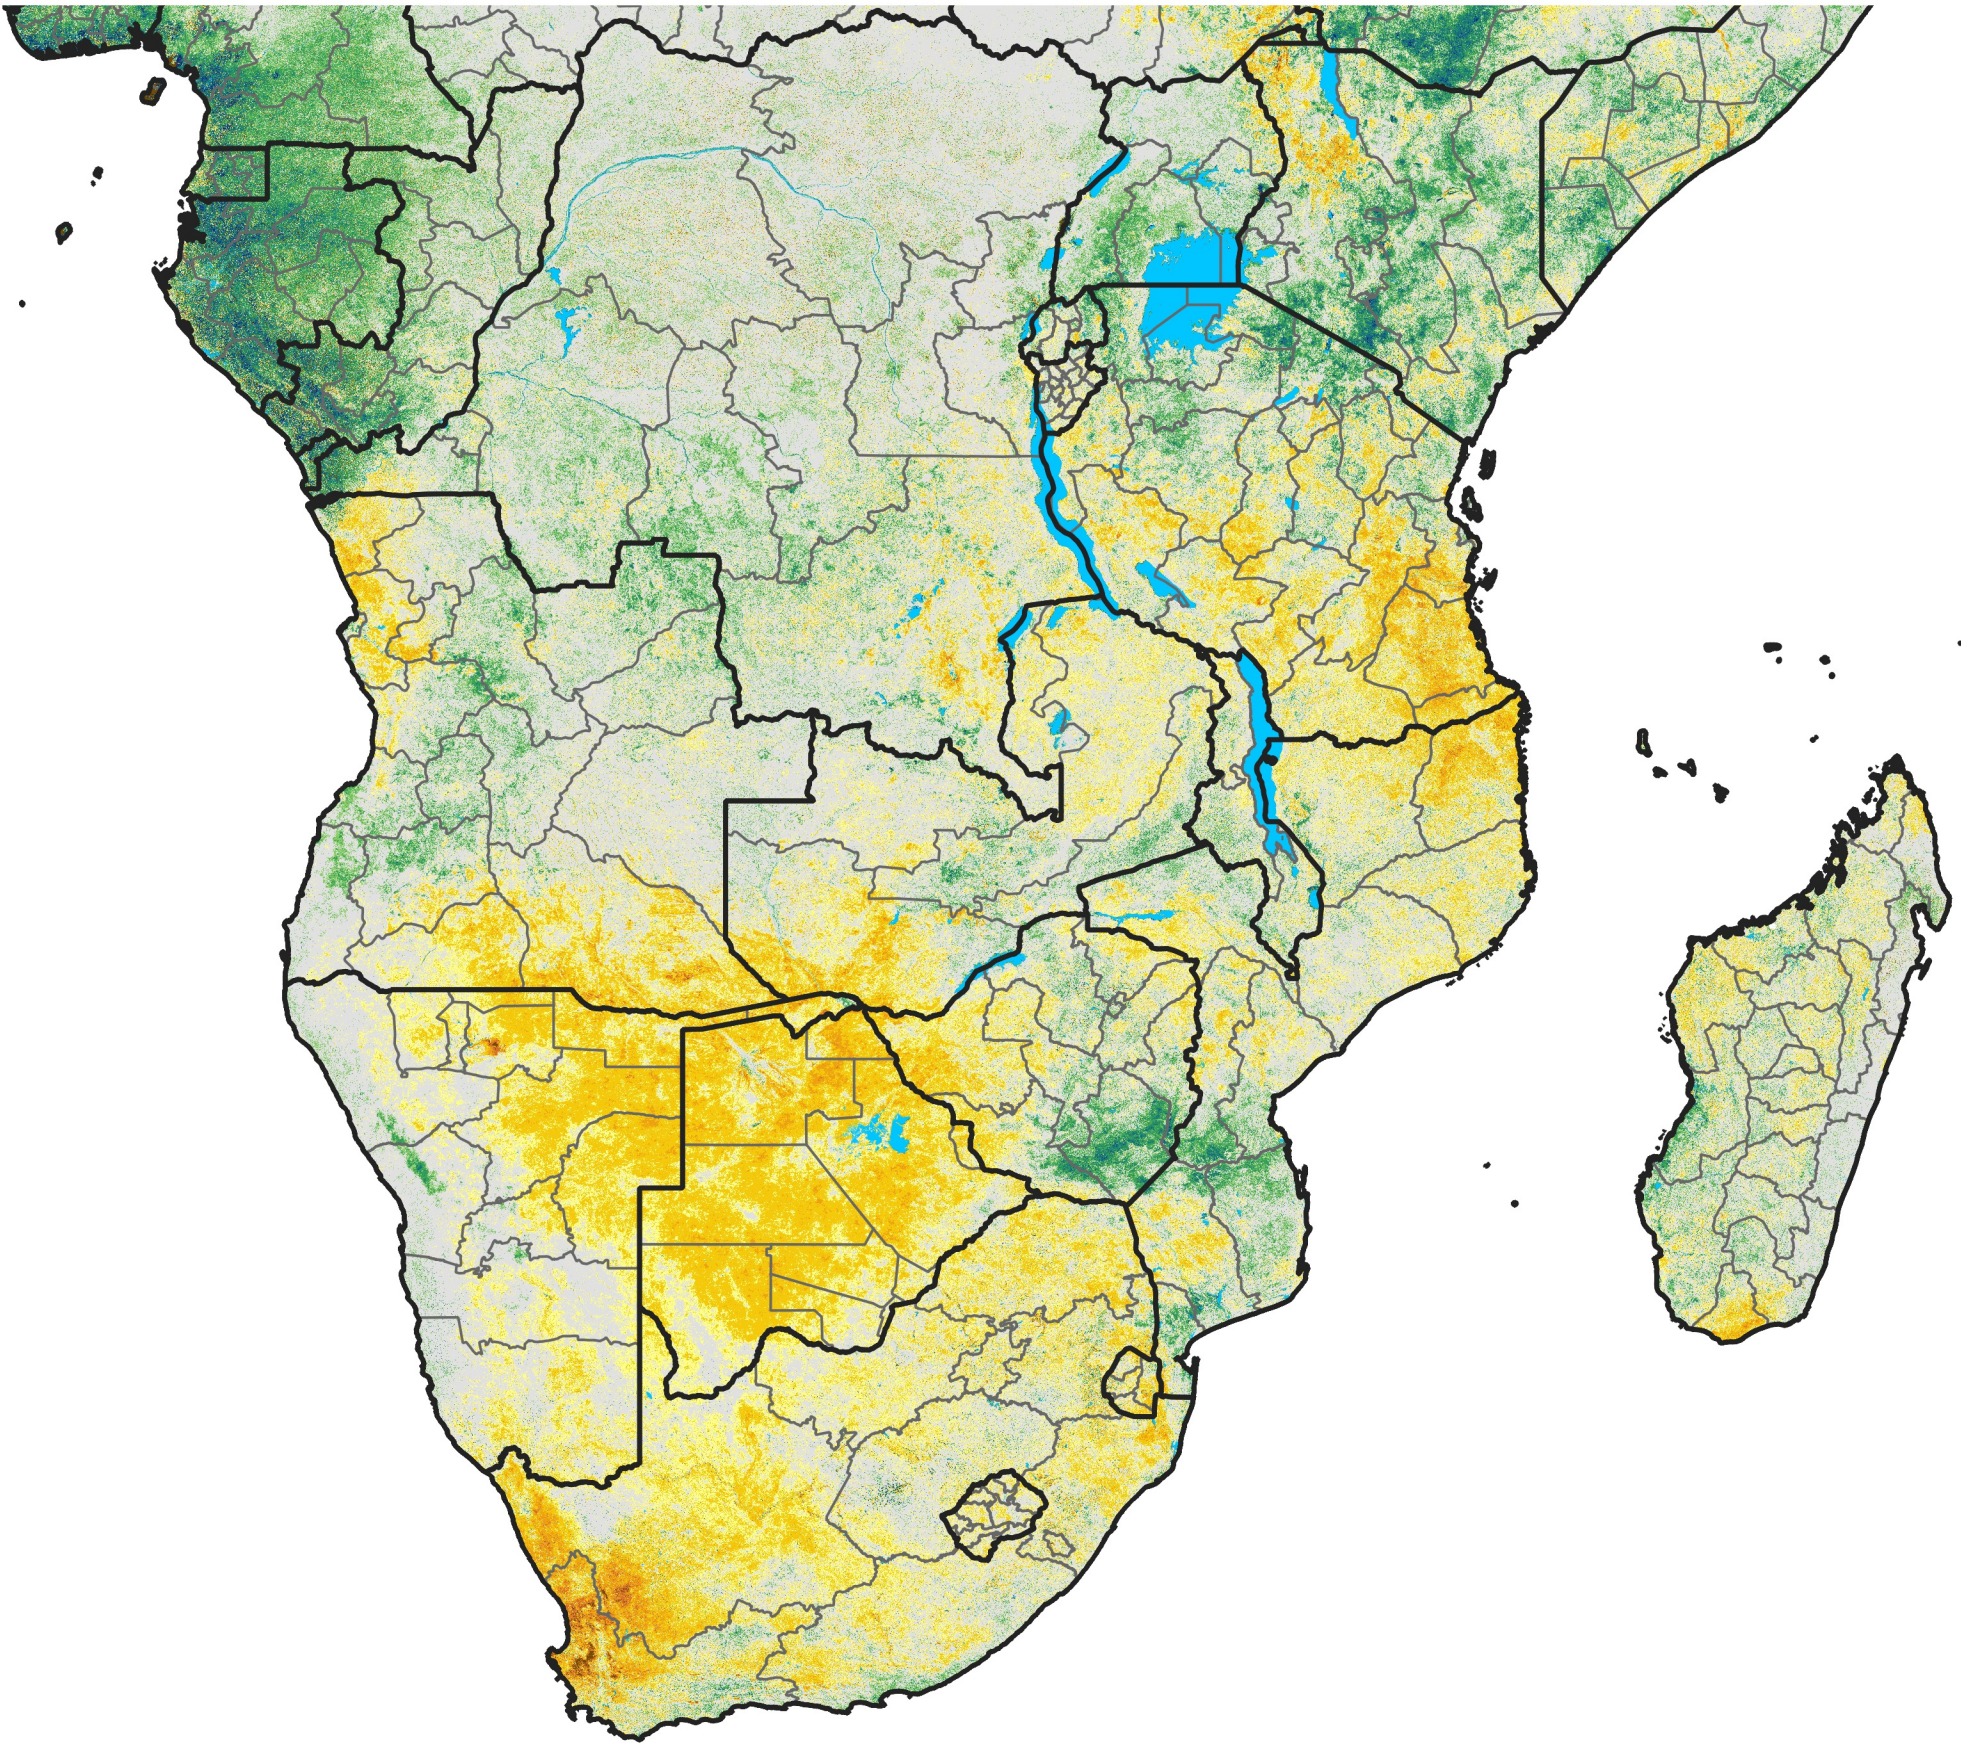

Southern Africa

Percent of Mean NDVI

2003 / mean (2003 - 2022)

Period 22 / August 01 - 10, 2003

Percent of Normal