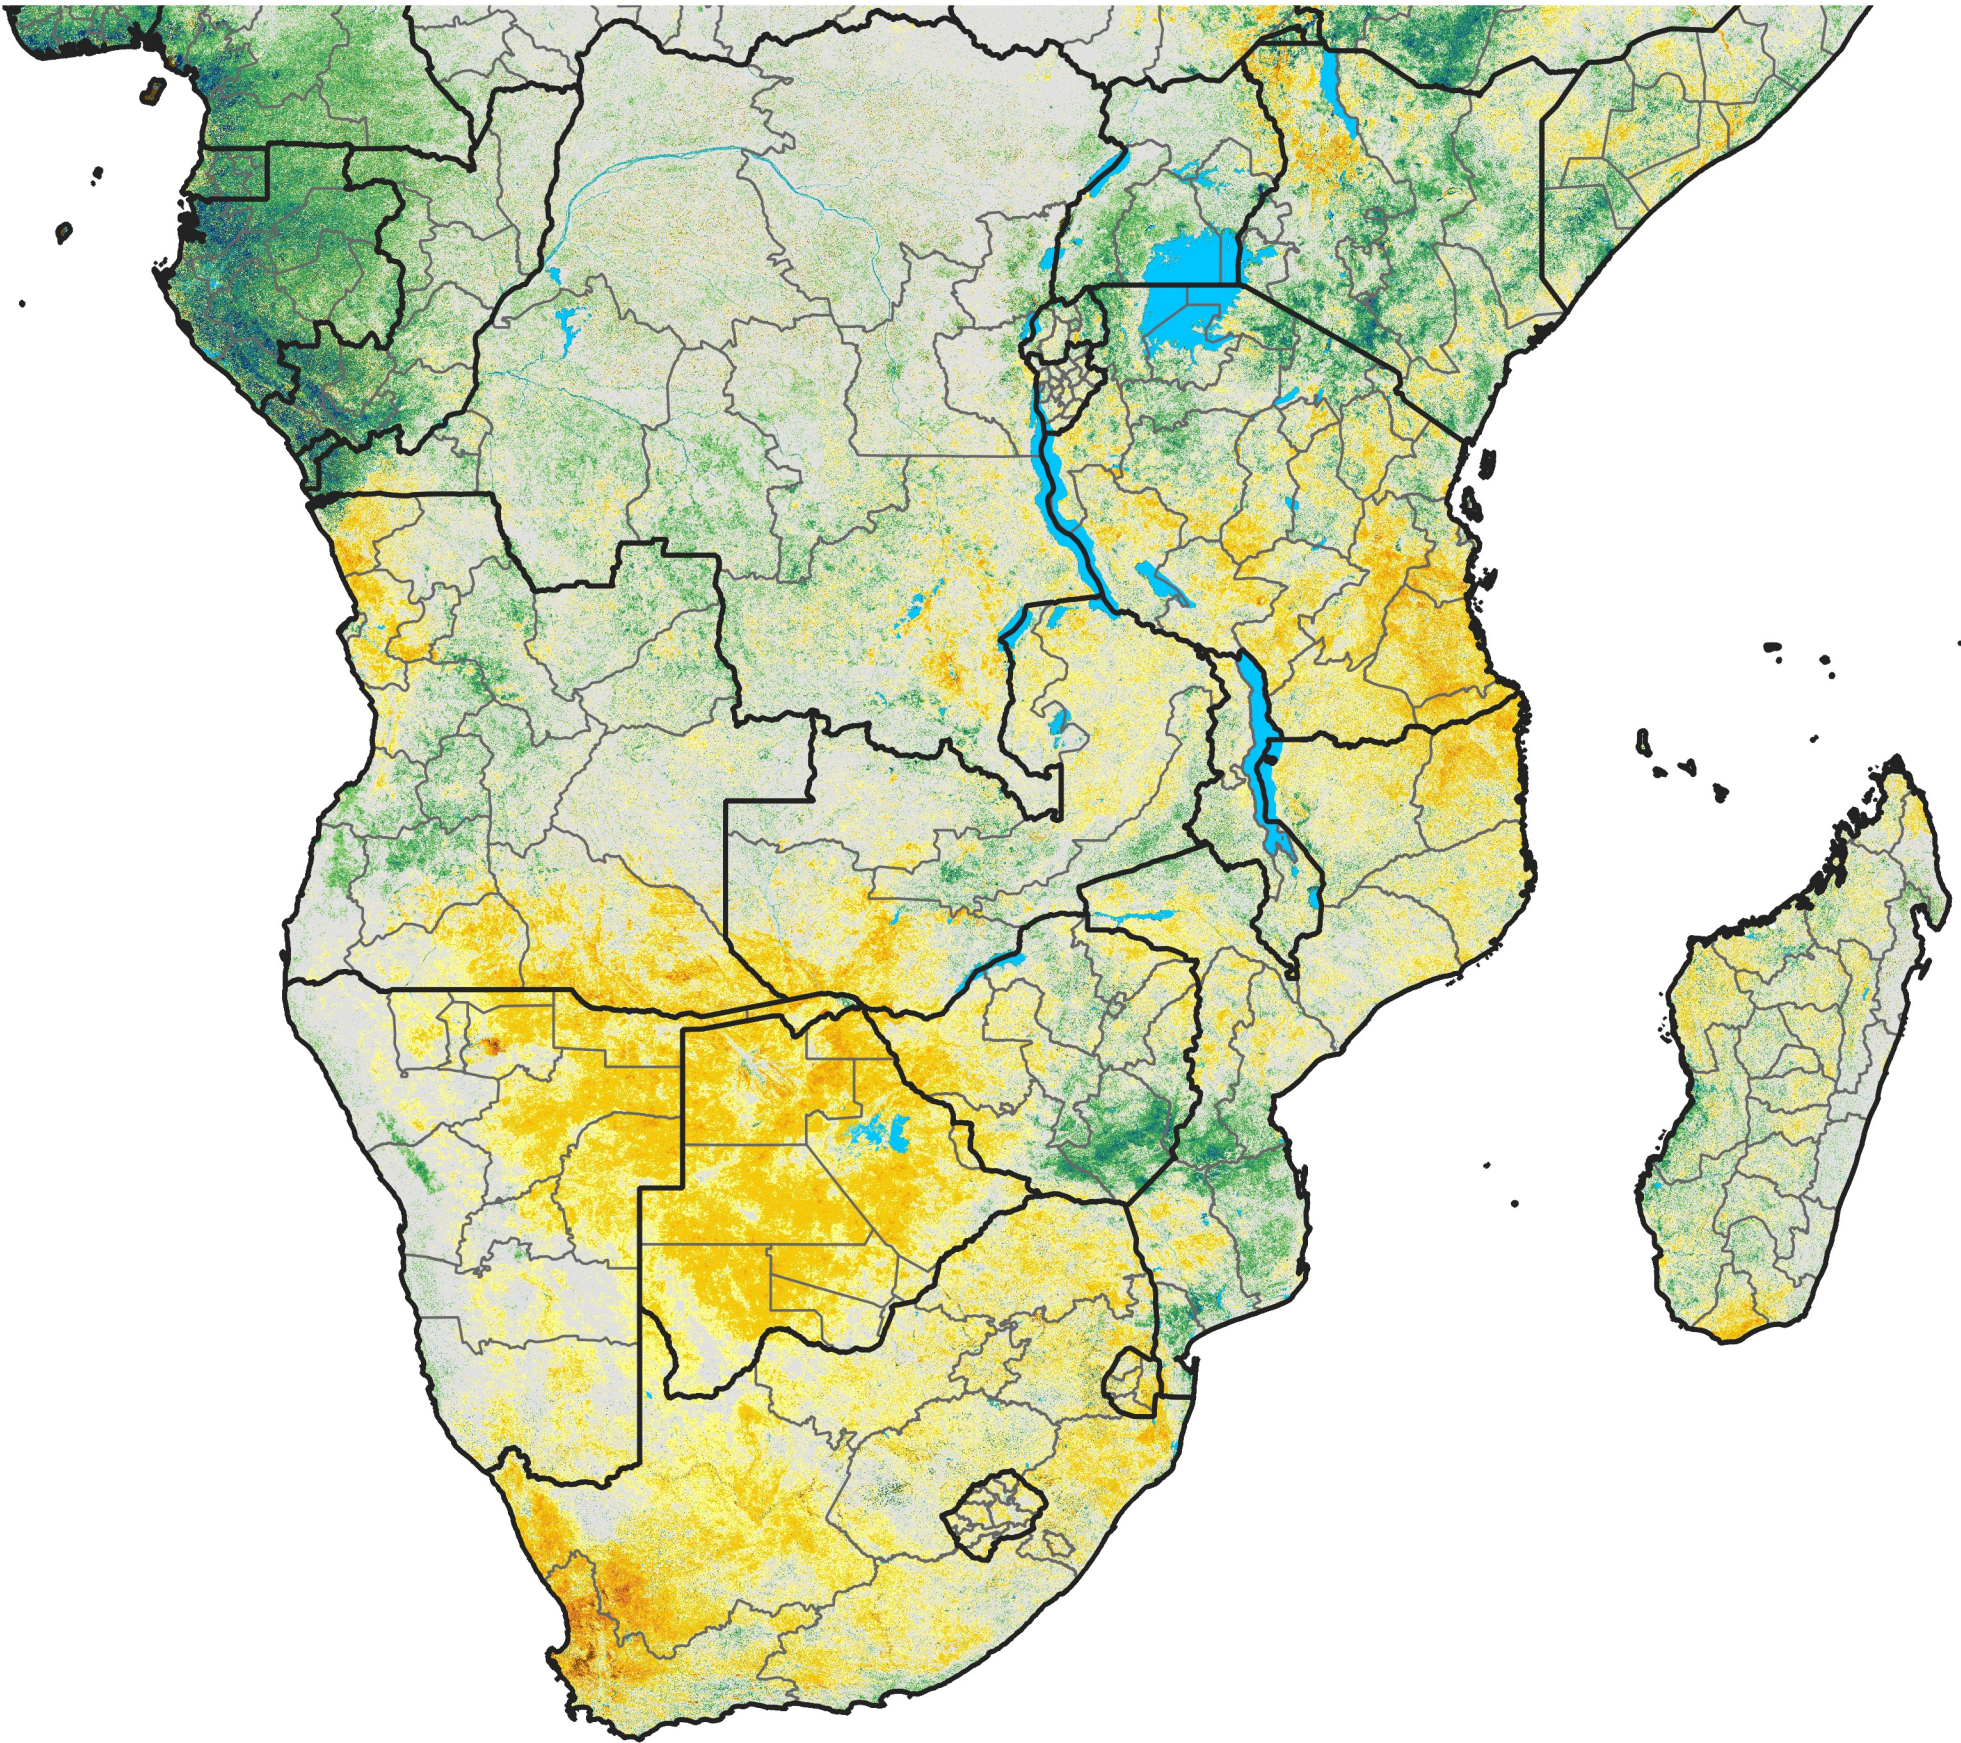

Southern Africa

Percent of Mean NDVI

2003 / mean (2003 - 2022)

Period 23 / August 11 - 20, 2003

Percent of Normal