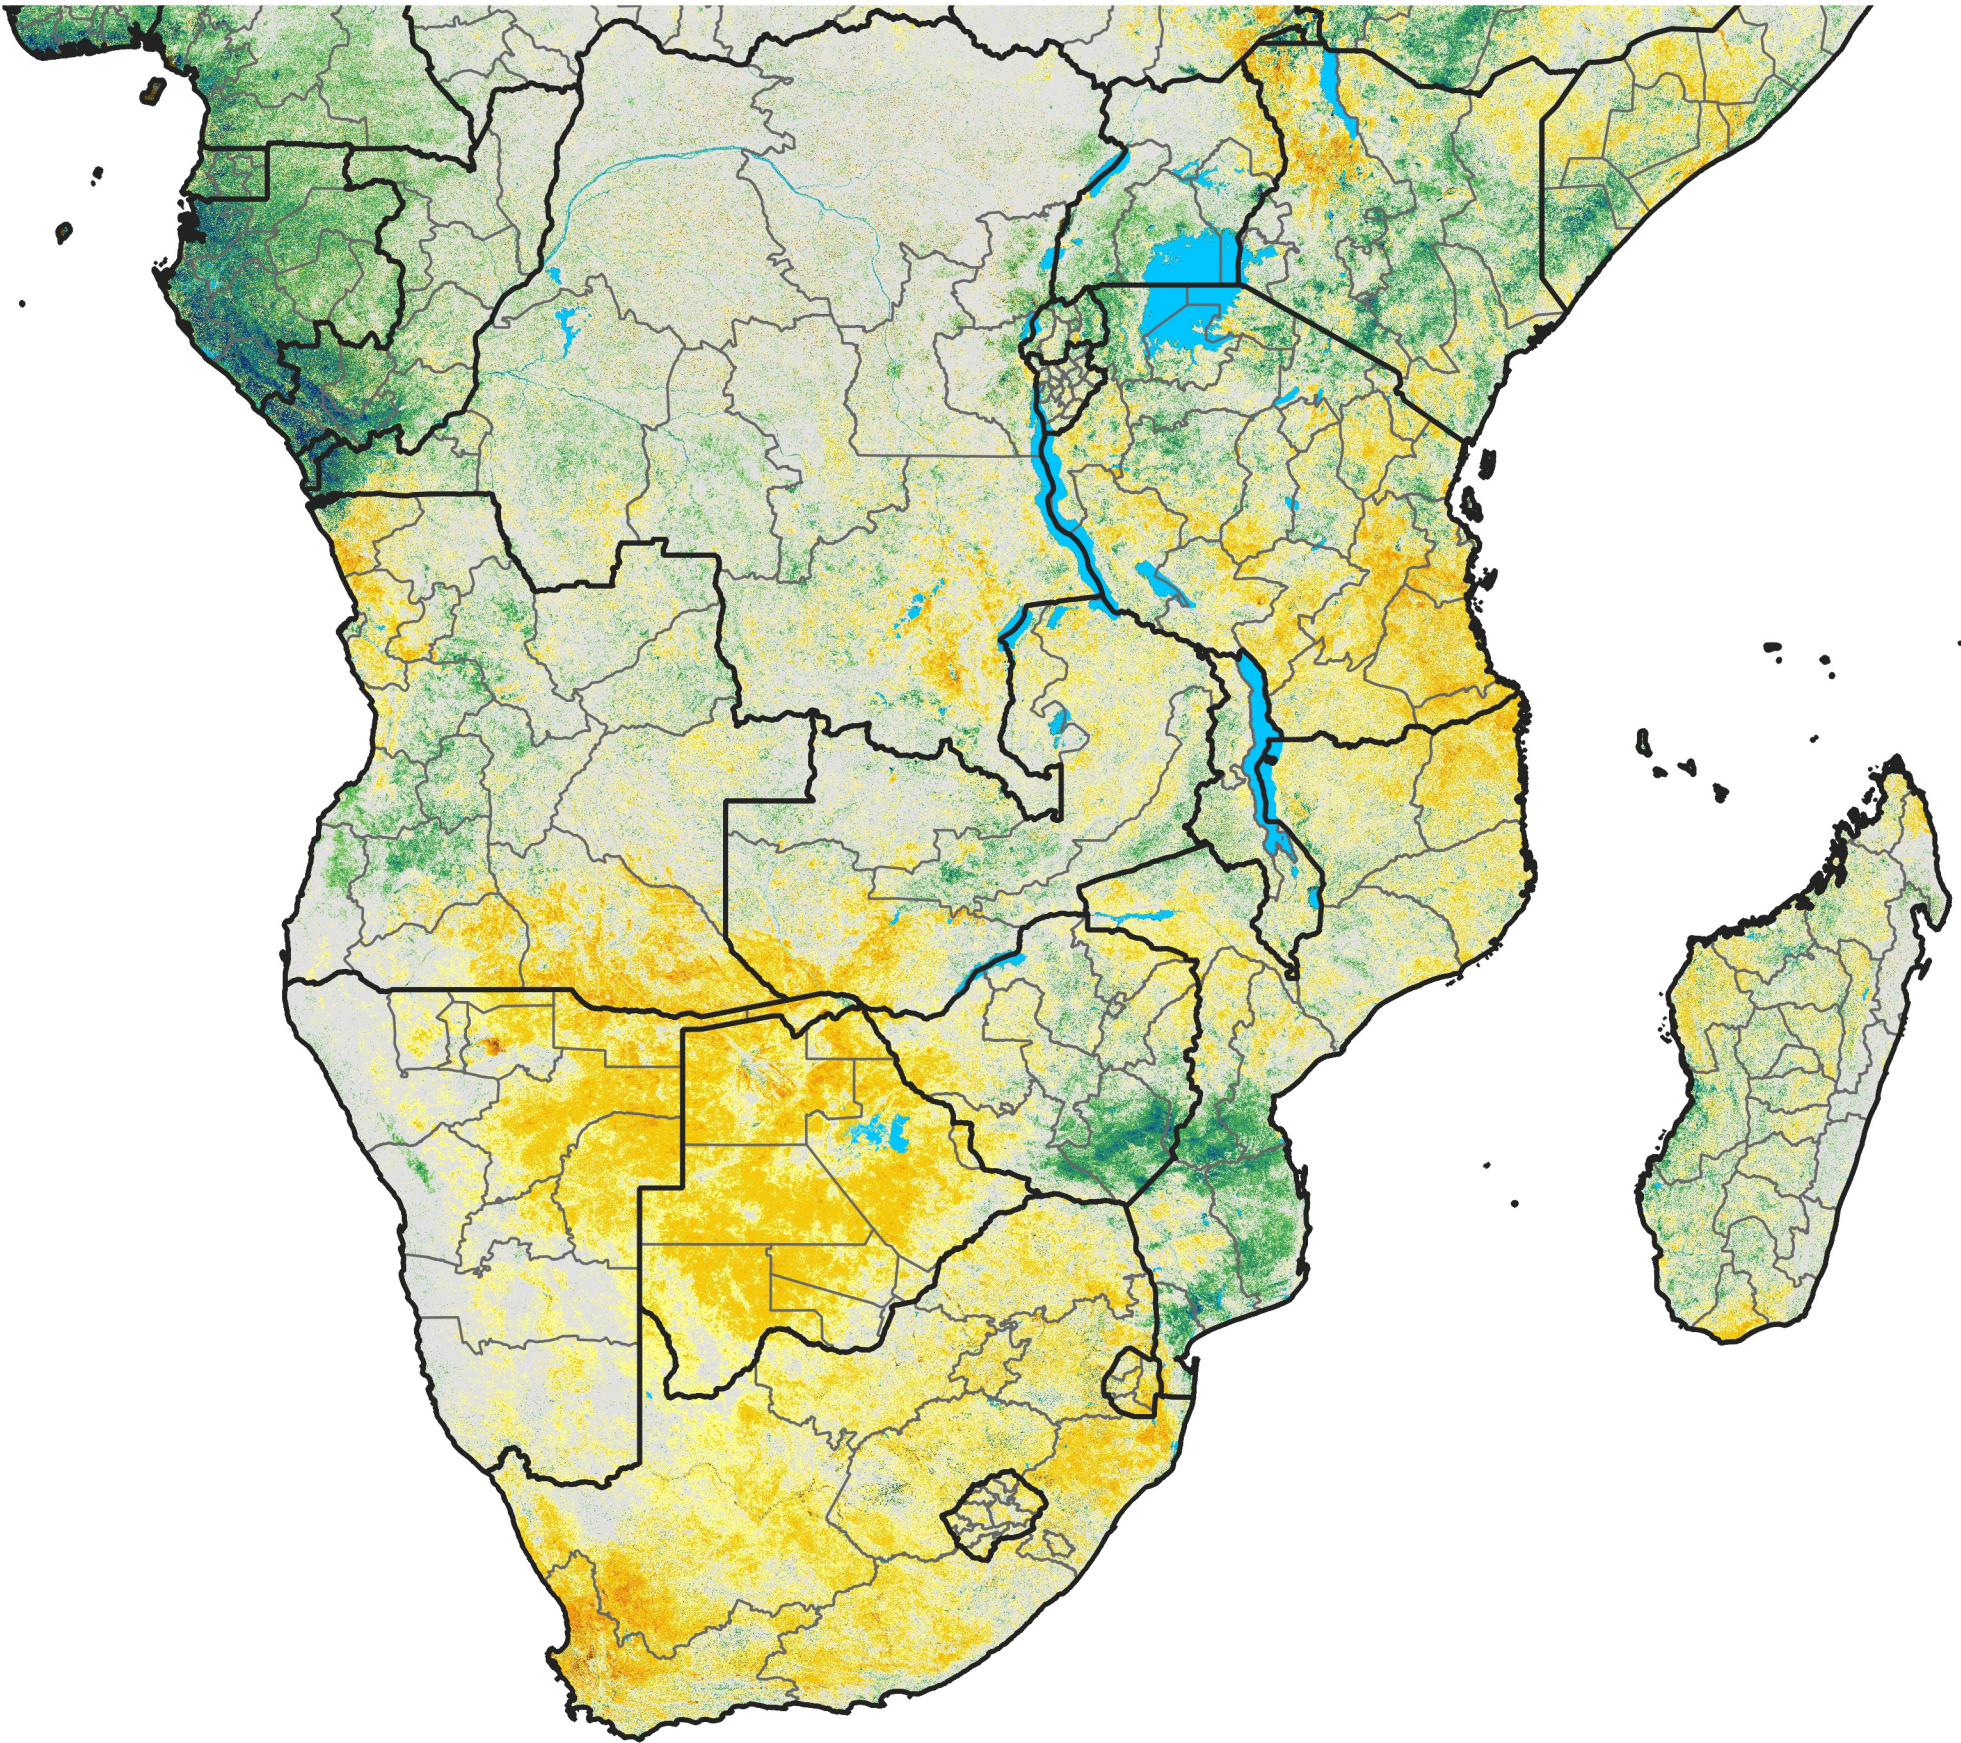

Southern Africa

Percent of Mean NDVI

2003 / mean (2003 - 2022)

Period 25 / September 01 - 10, 2003

Percent of Normal