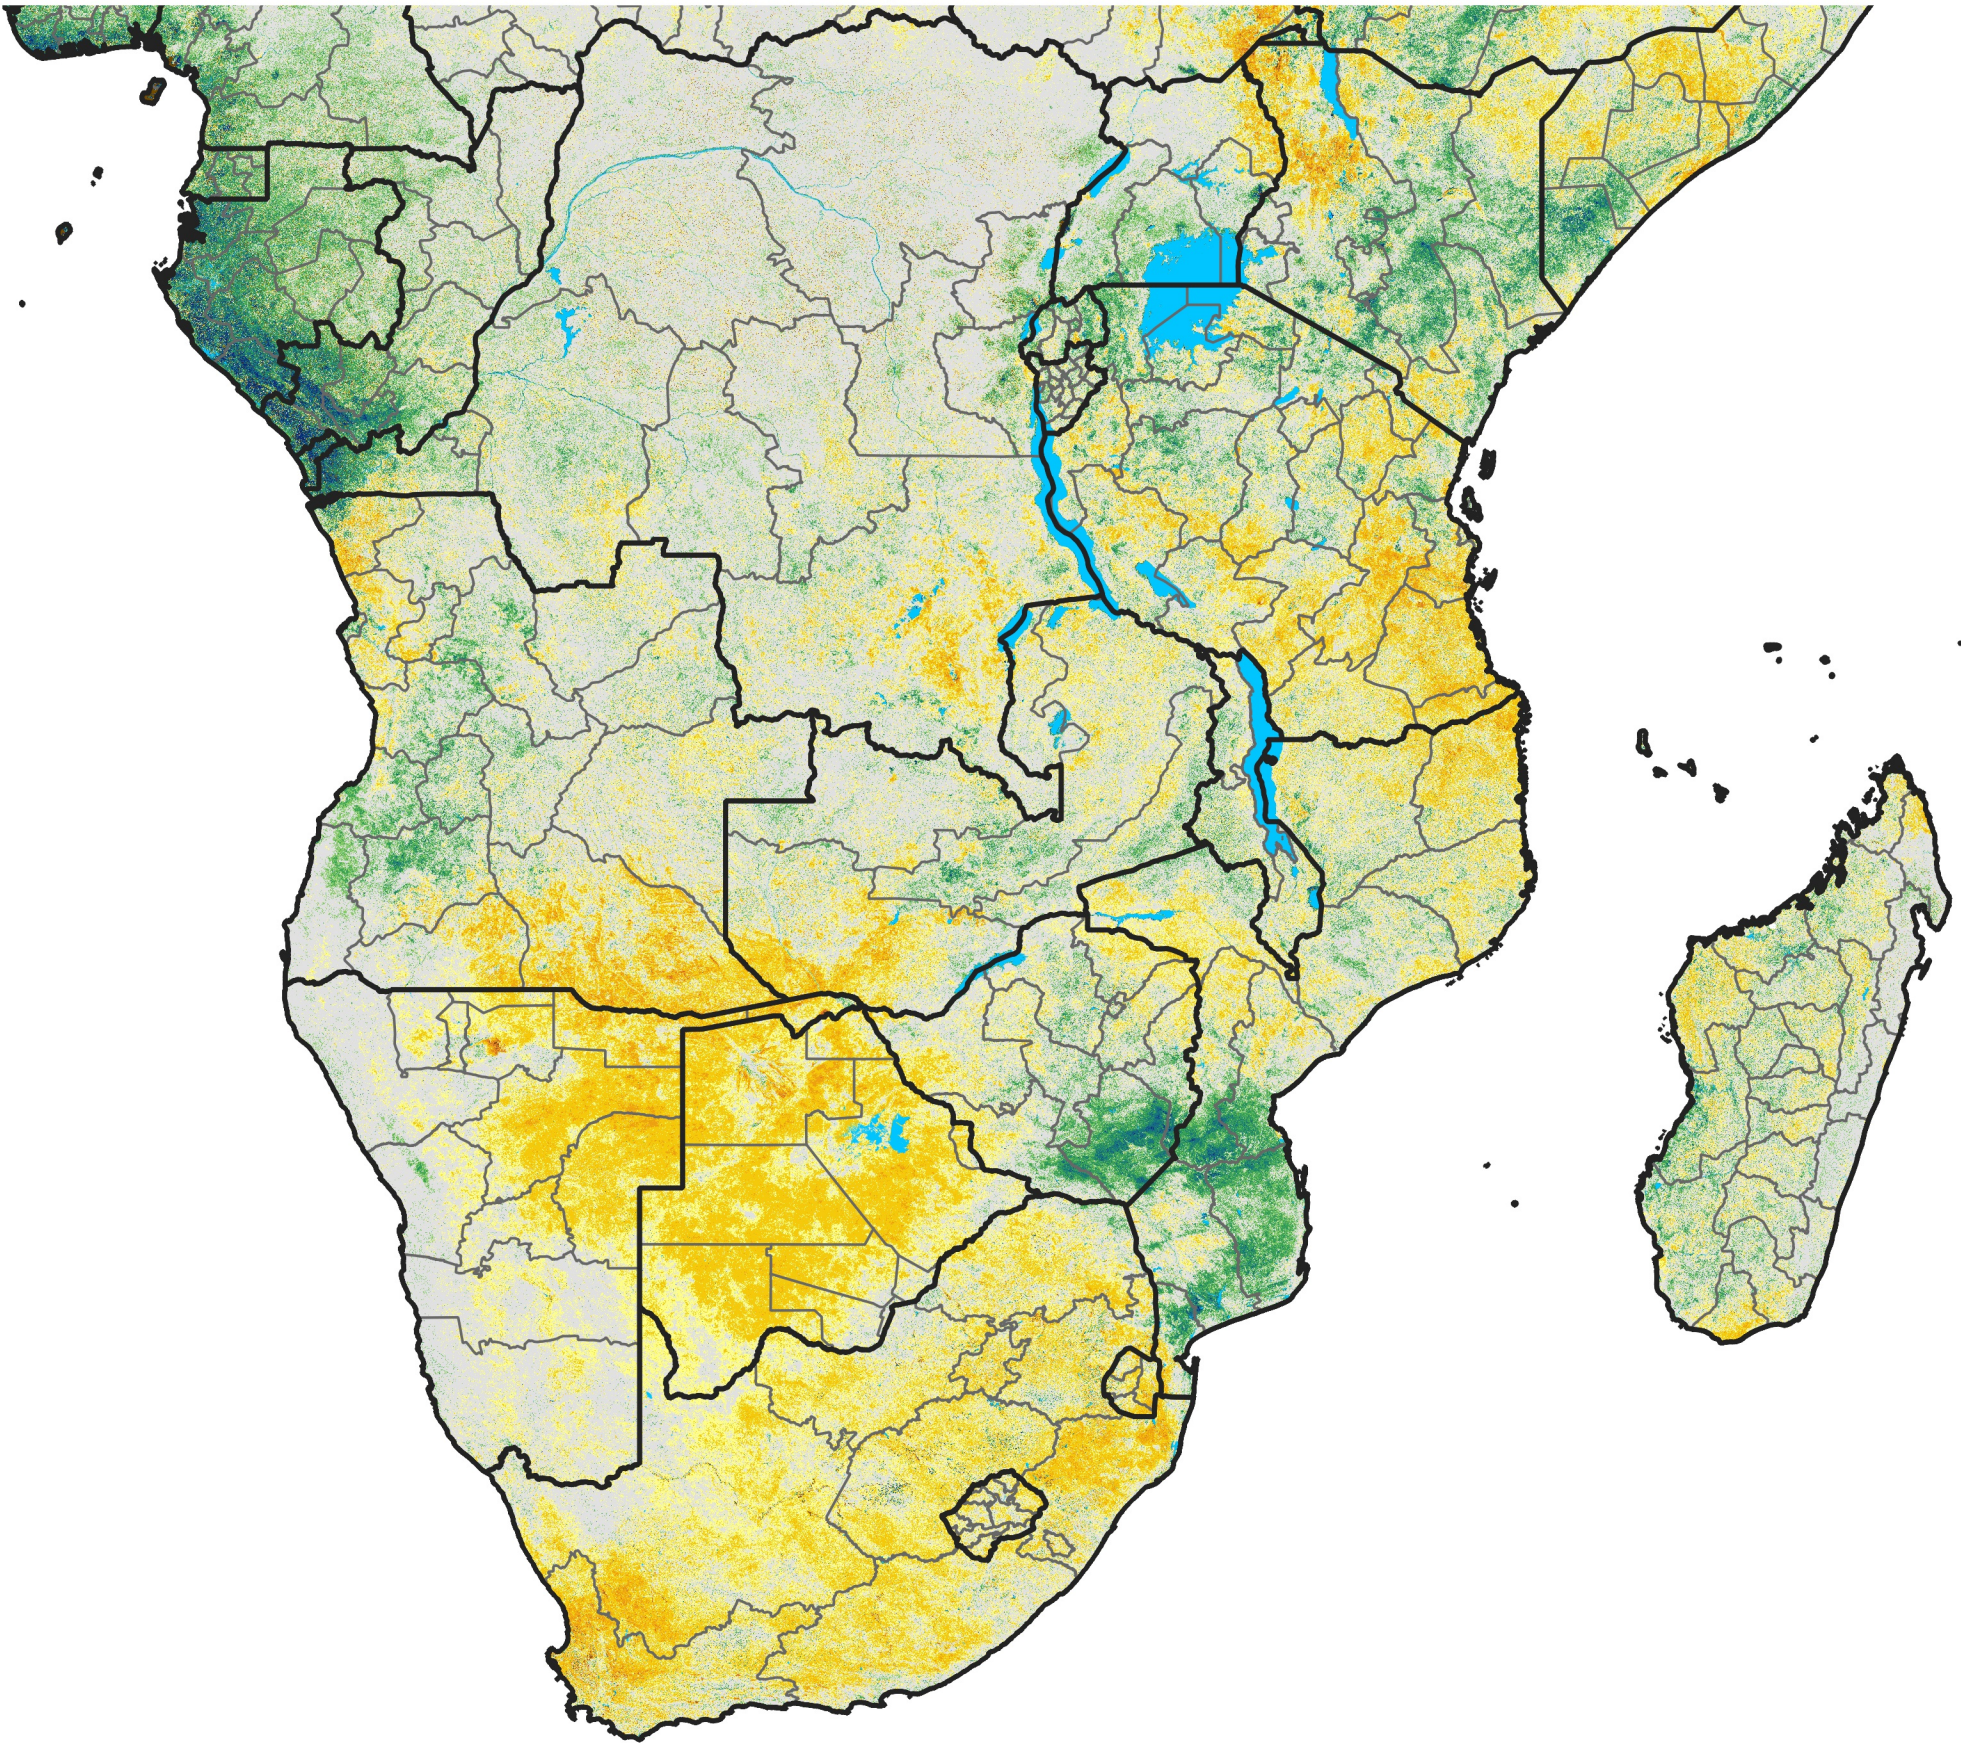

Southern Africa

Percent of Mean NDVI

2003 / mean (2003 - 2022)

Period 26 / September 11 - 20, 2003

Percent of Normal