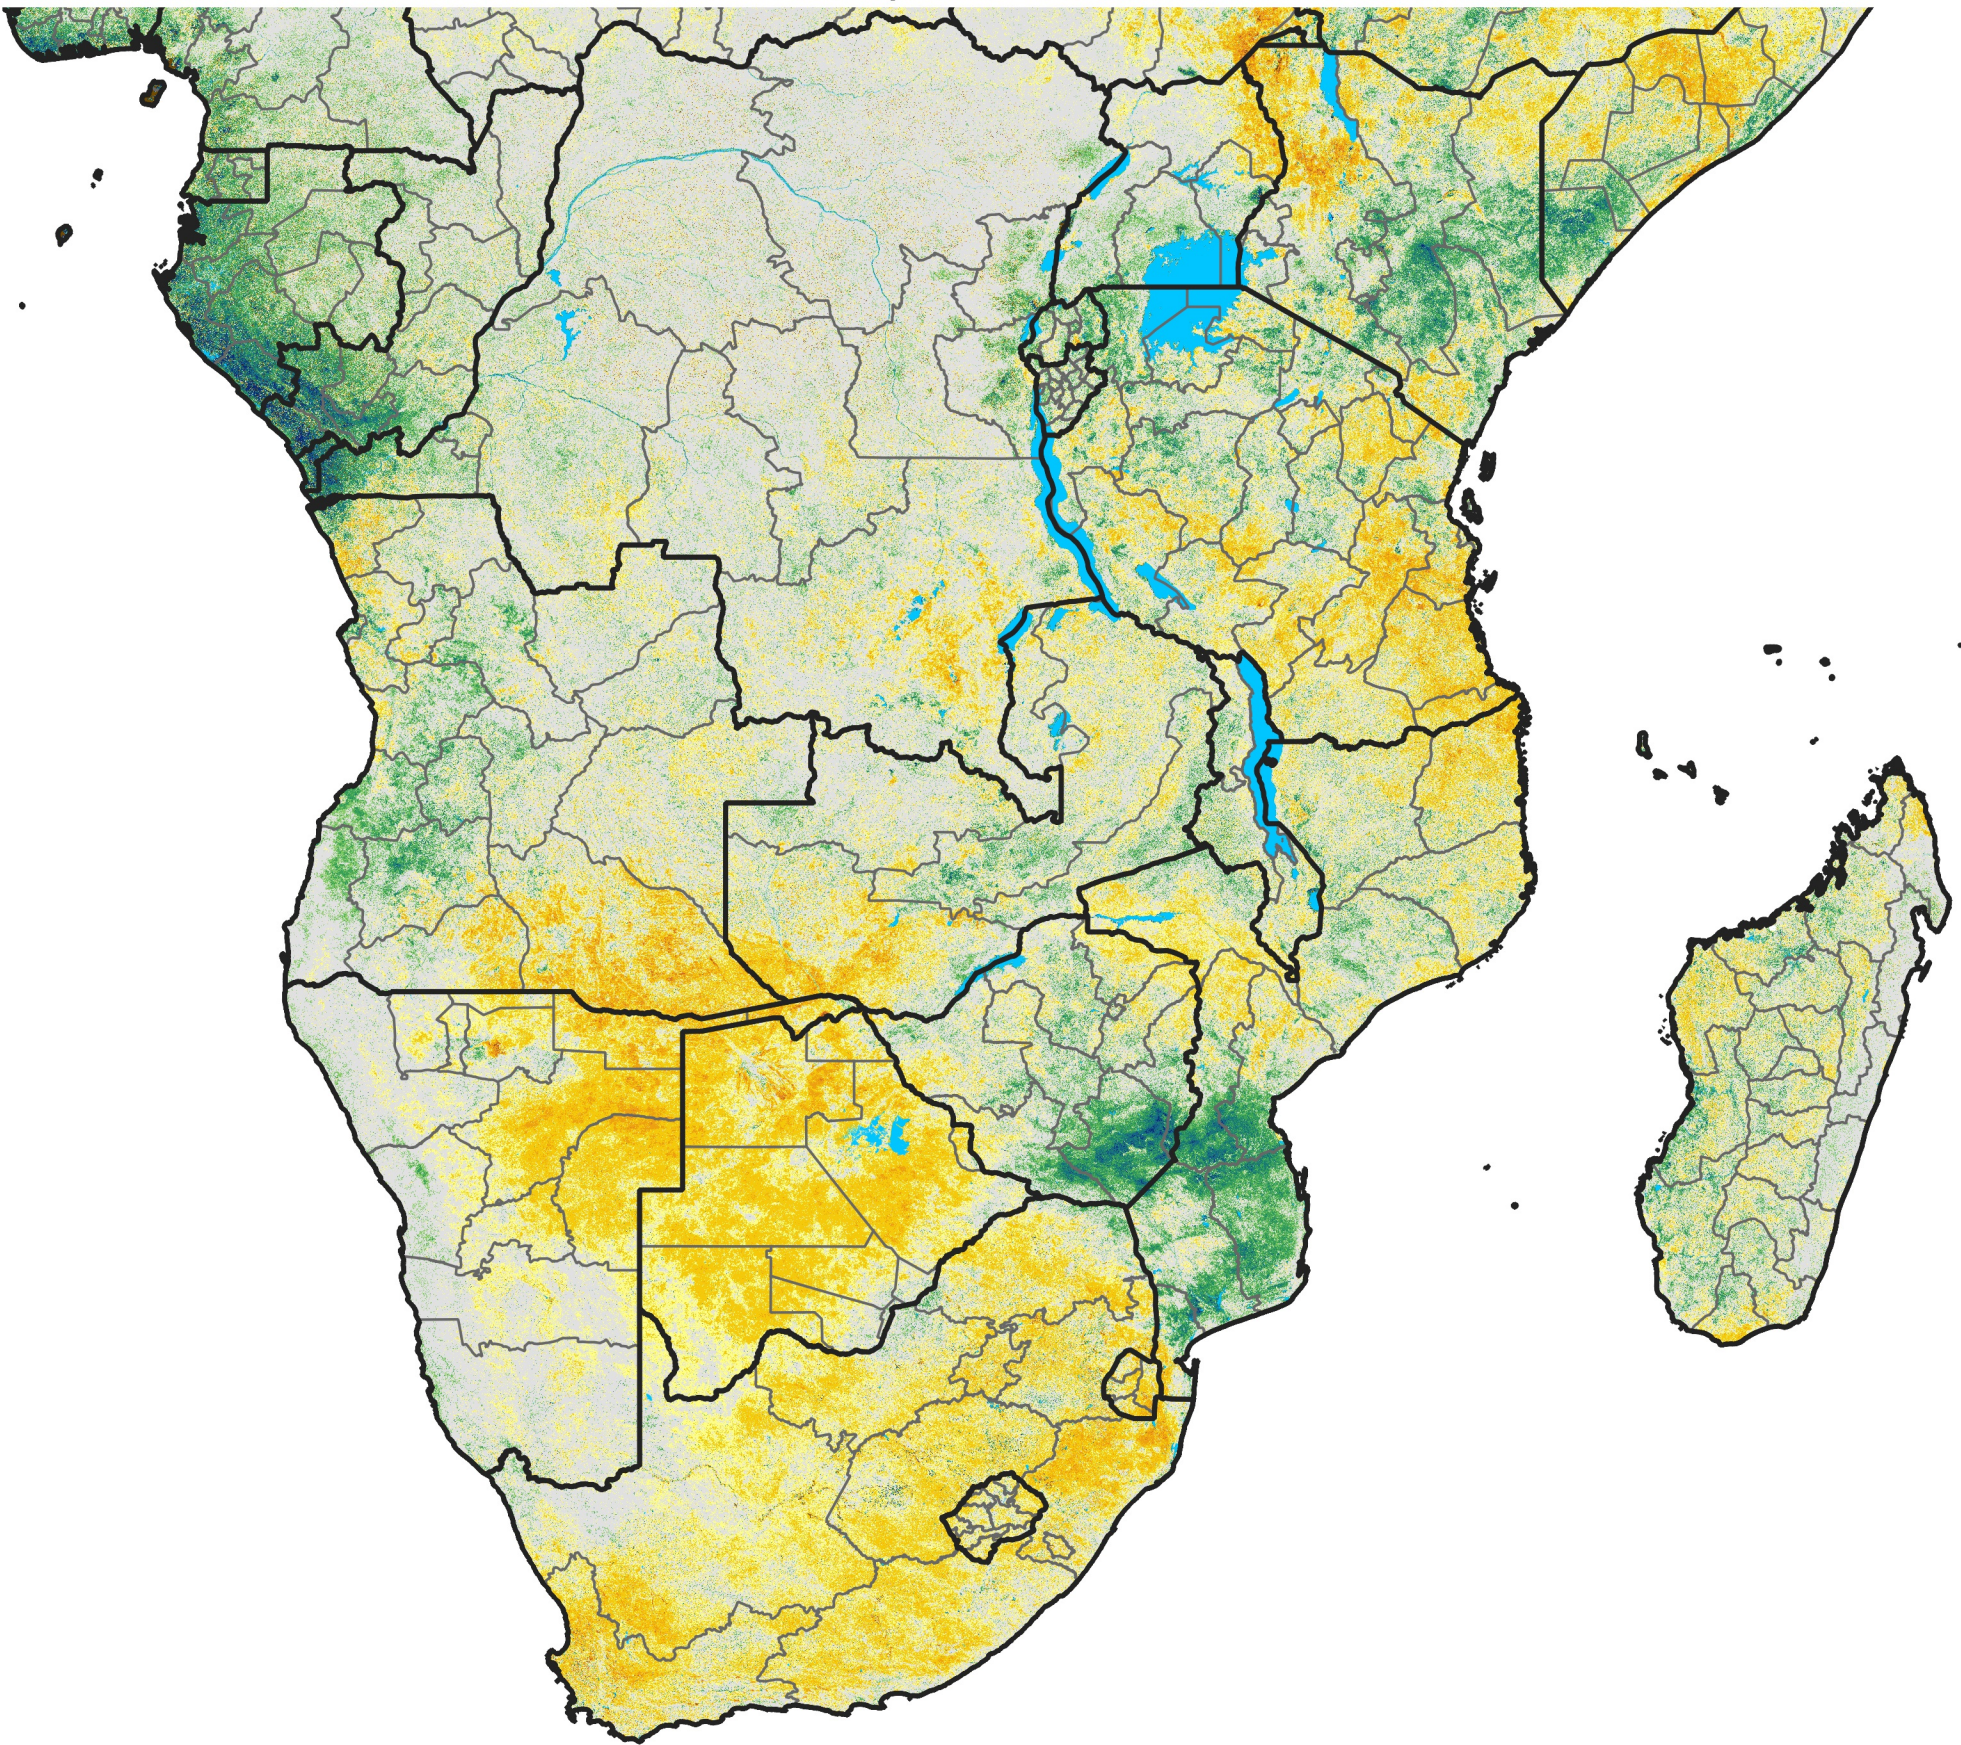

# Southern Africa

## Percent of Mean NDVI

2003 / mean (2003 - 2022)

Period 27 / September 21 - 30, 2003