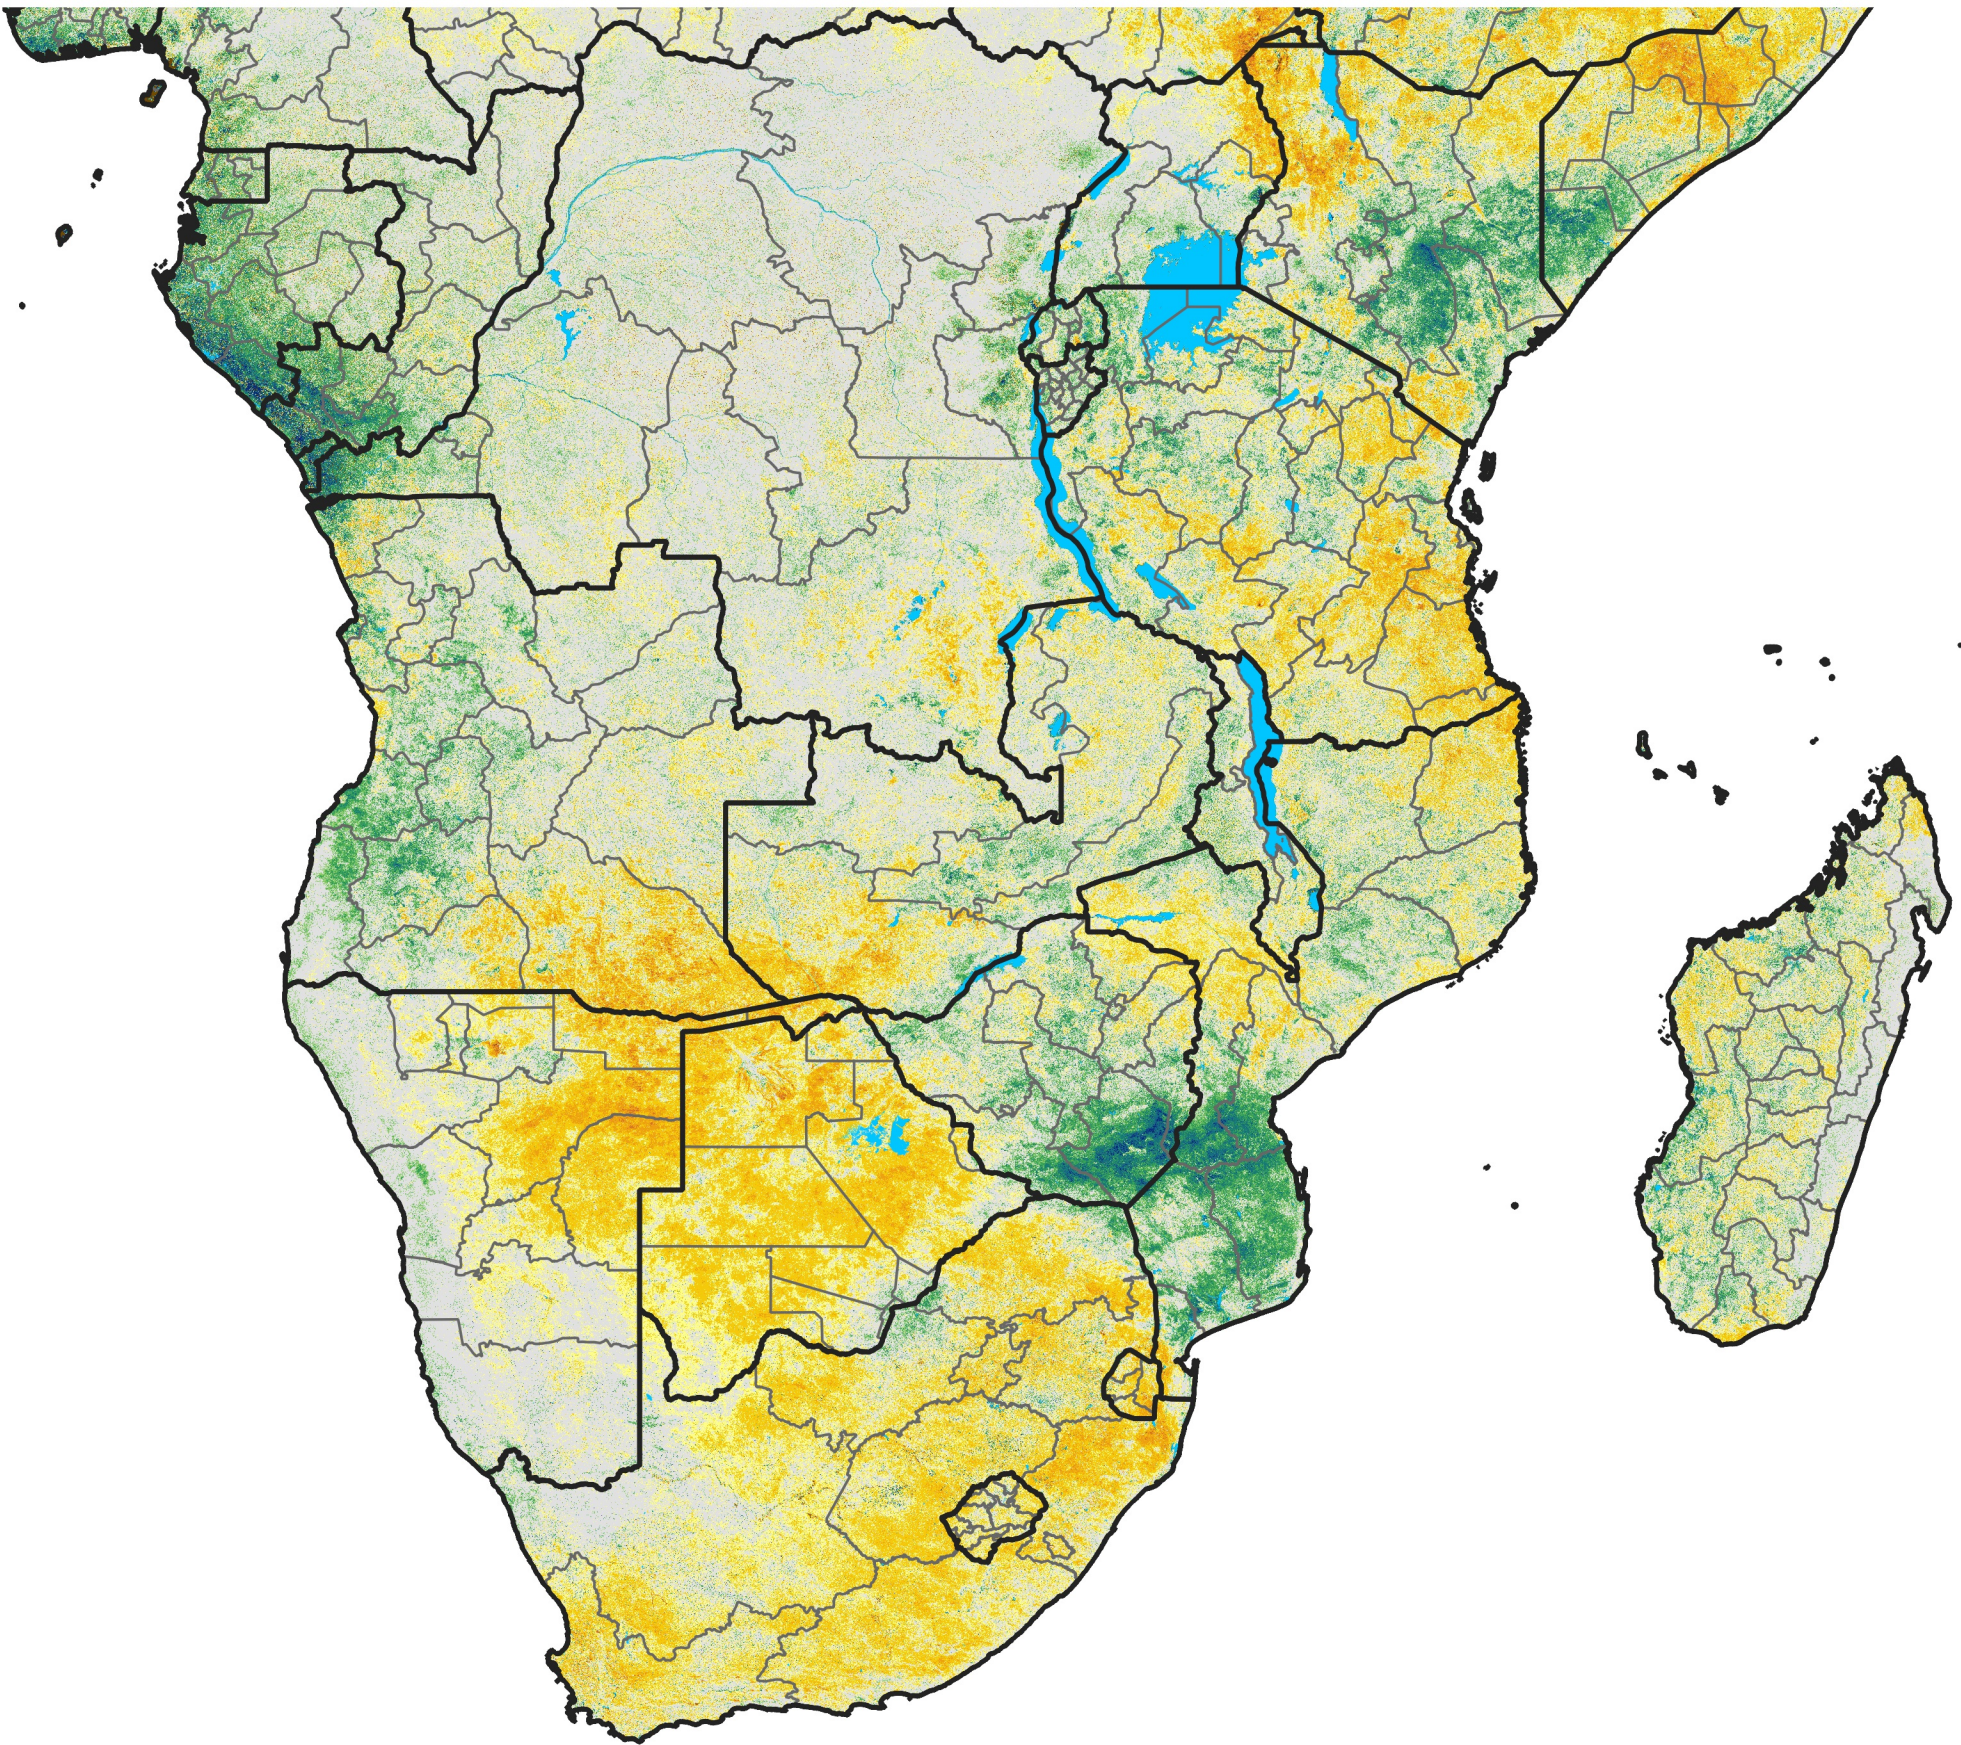

# Southern Africa

## Percent of Mean NDVI

2003 / mean (2003 - 2022)

Period 28 / October 01 - 10, 2003