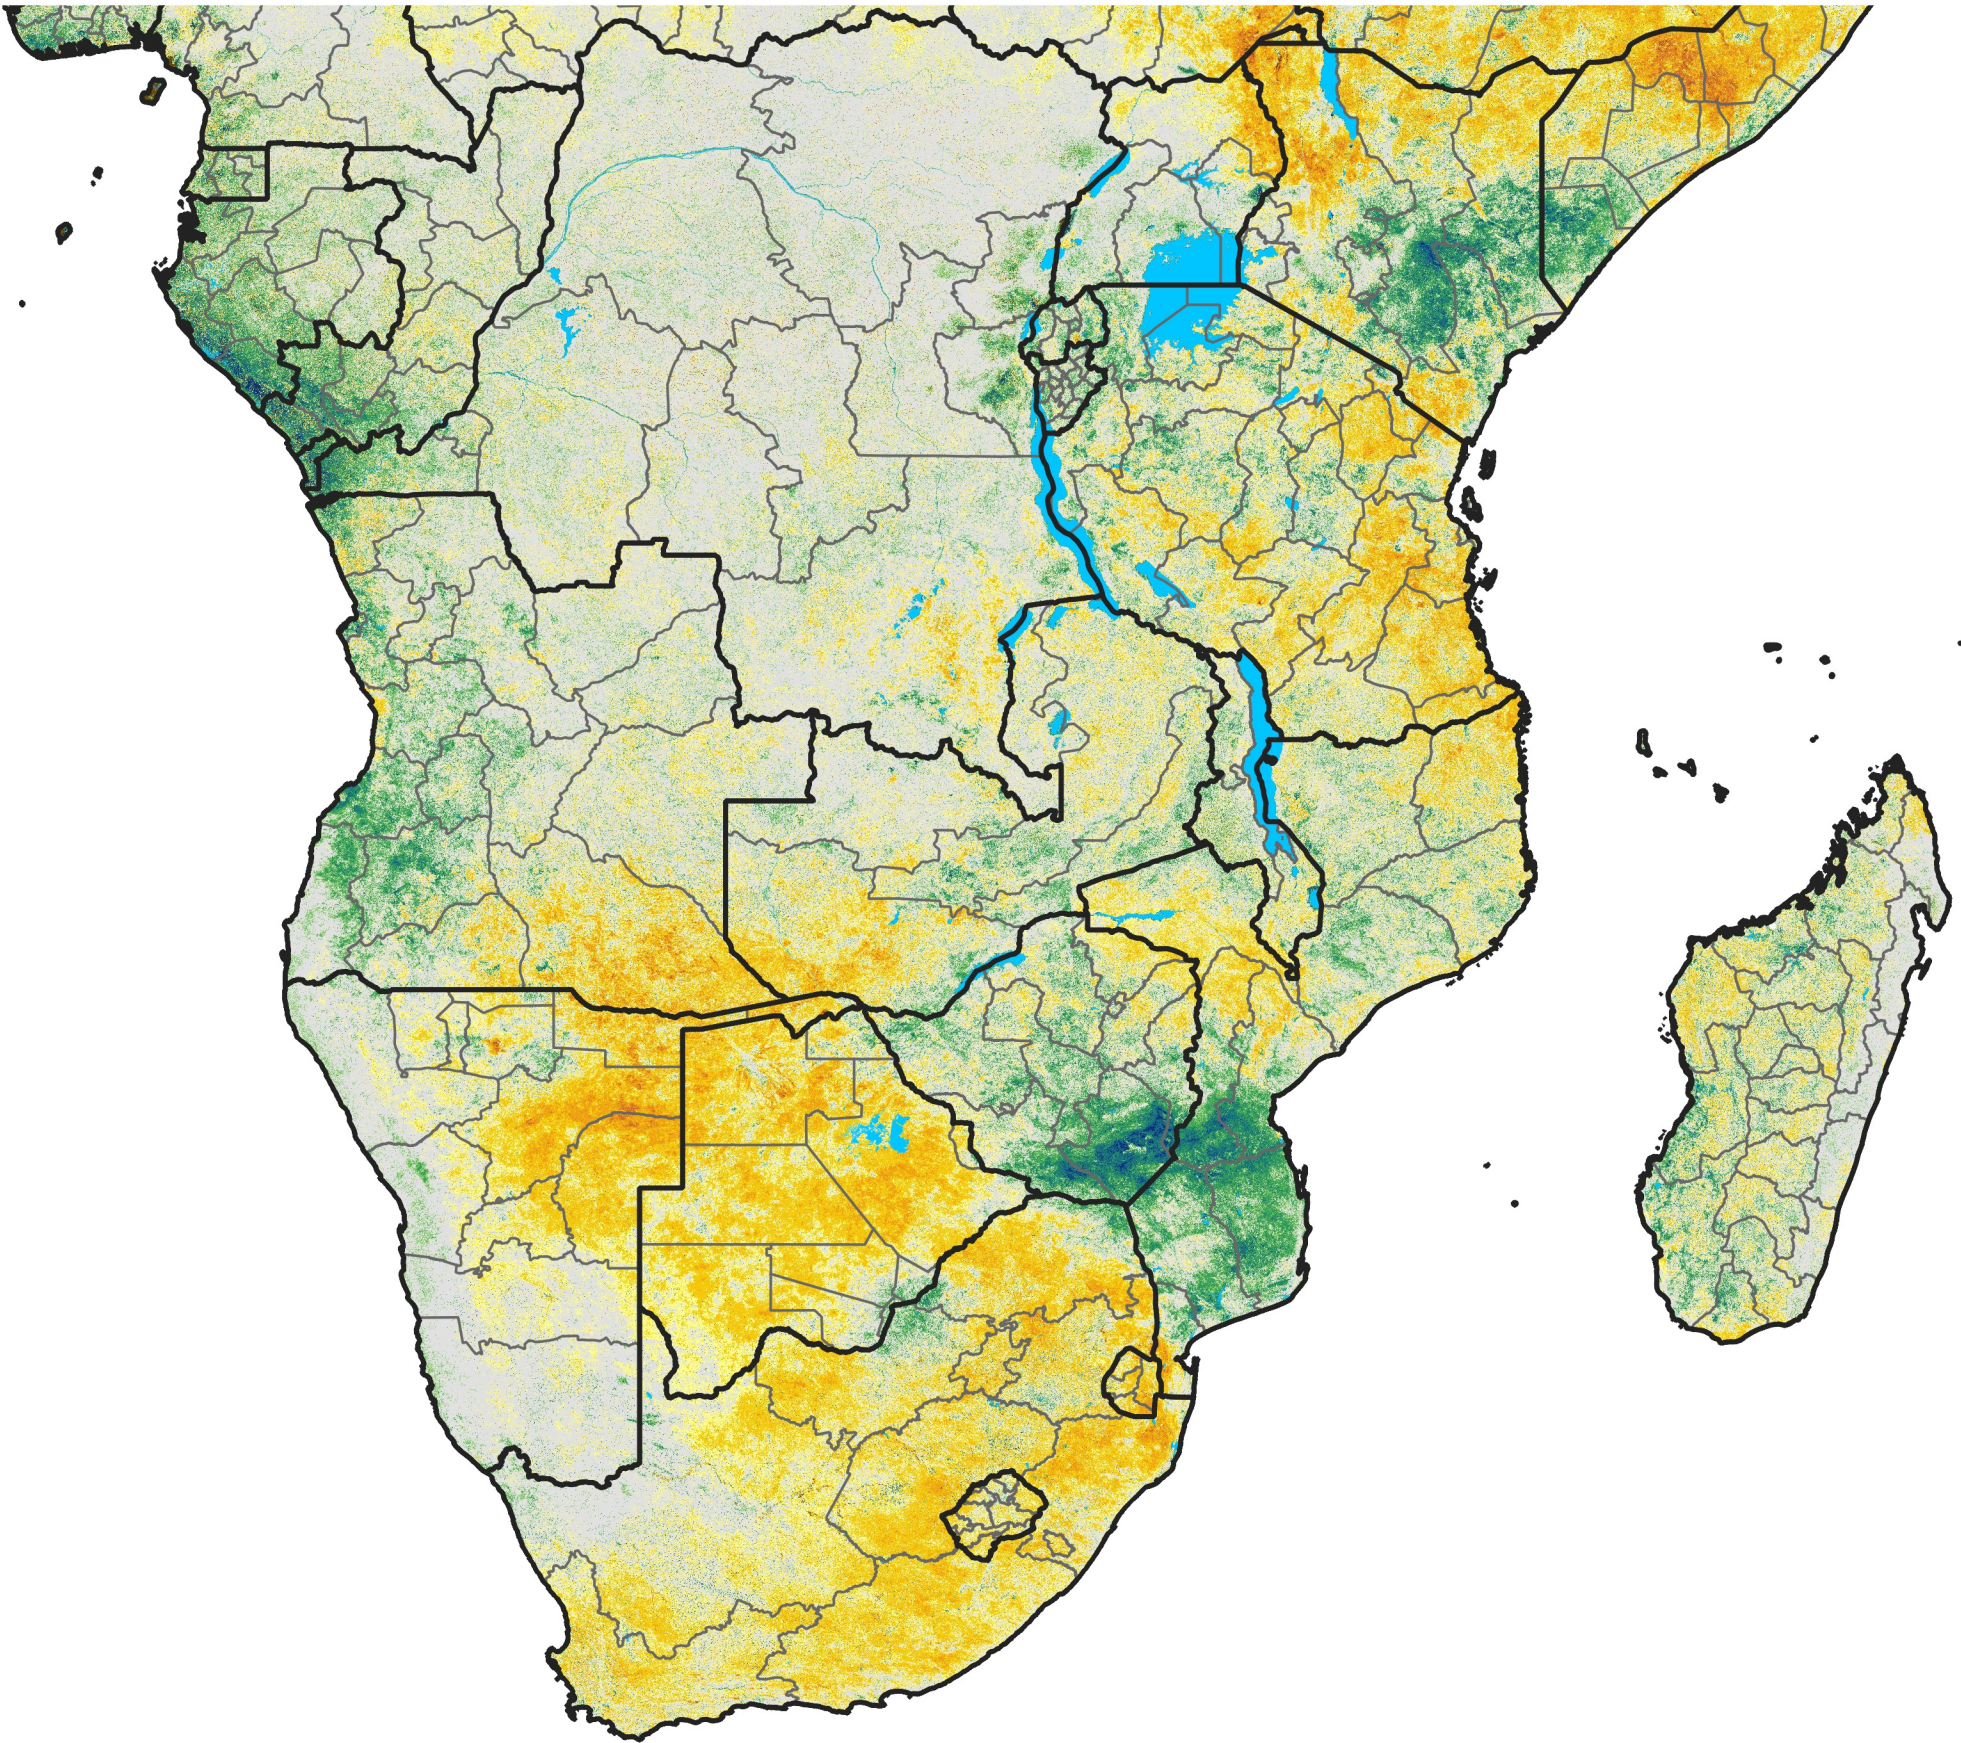

Southern Africa

Percent of Mean NDVI

2003 / mean (2003 - 2022)

Period 29 / October 11 - 20, 2003

Percent of Normal