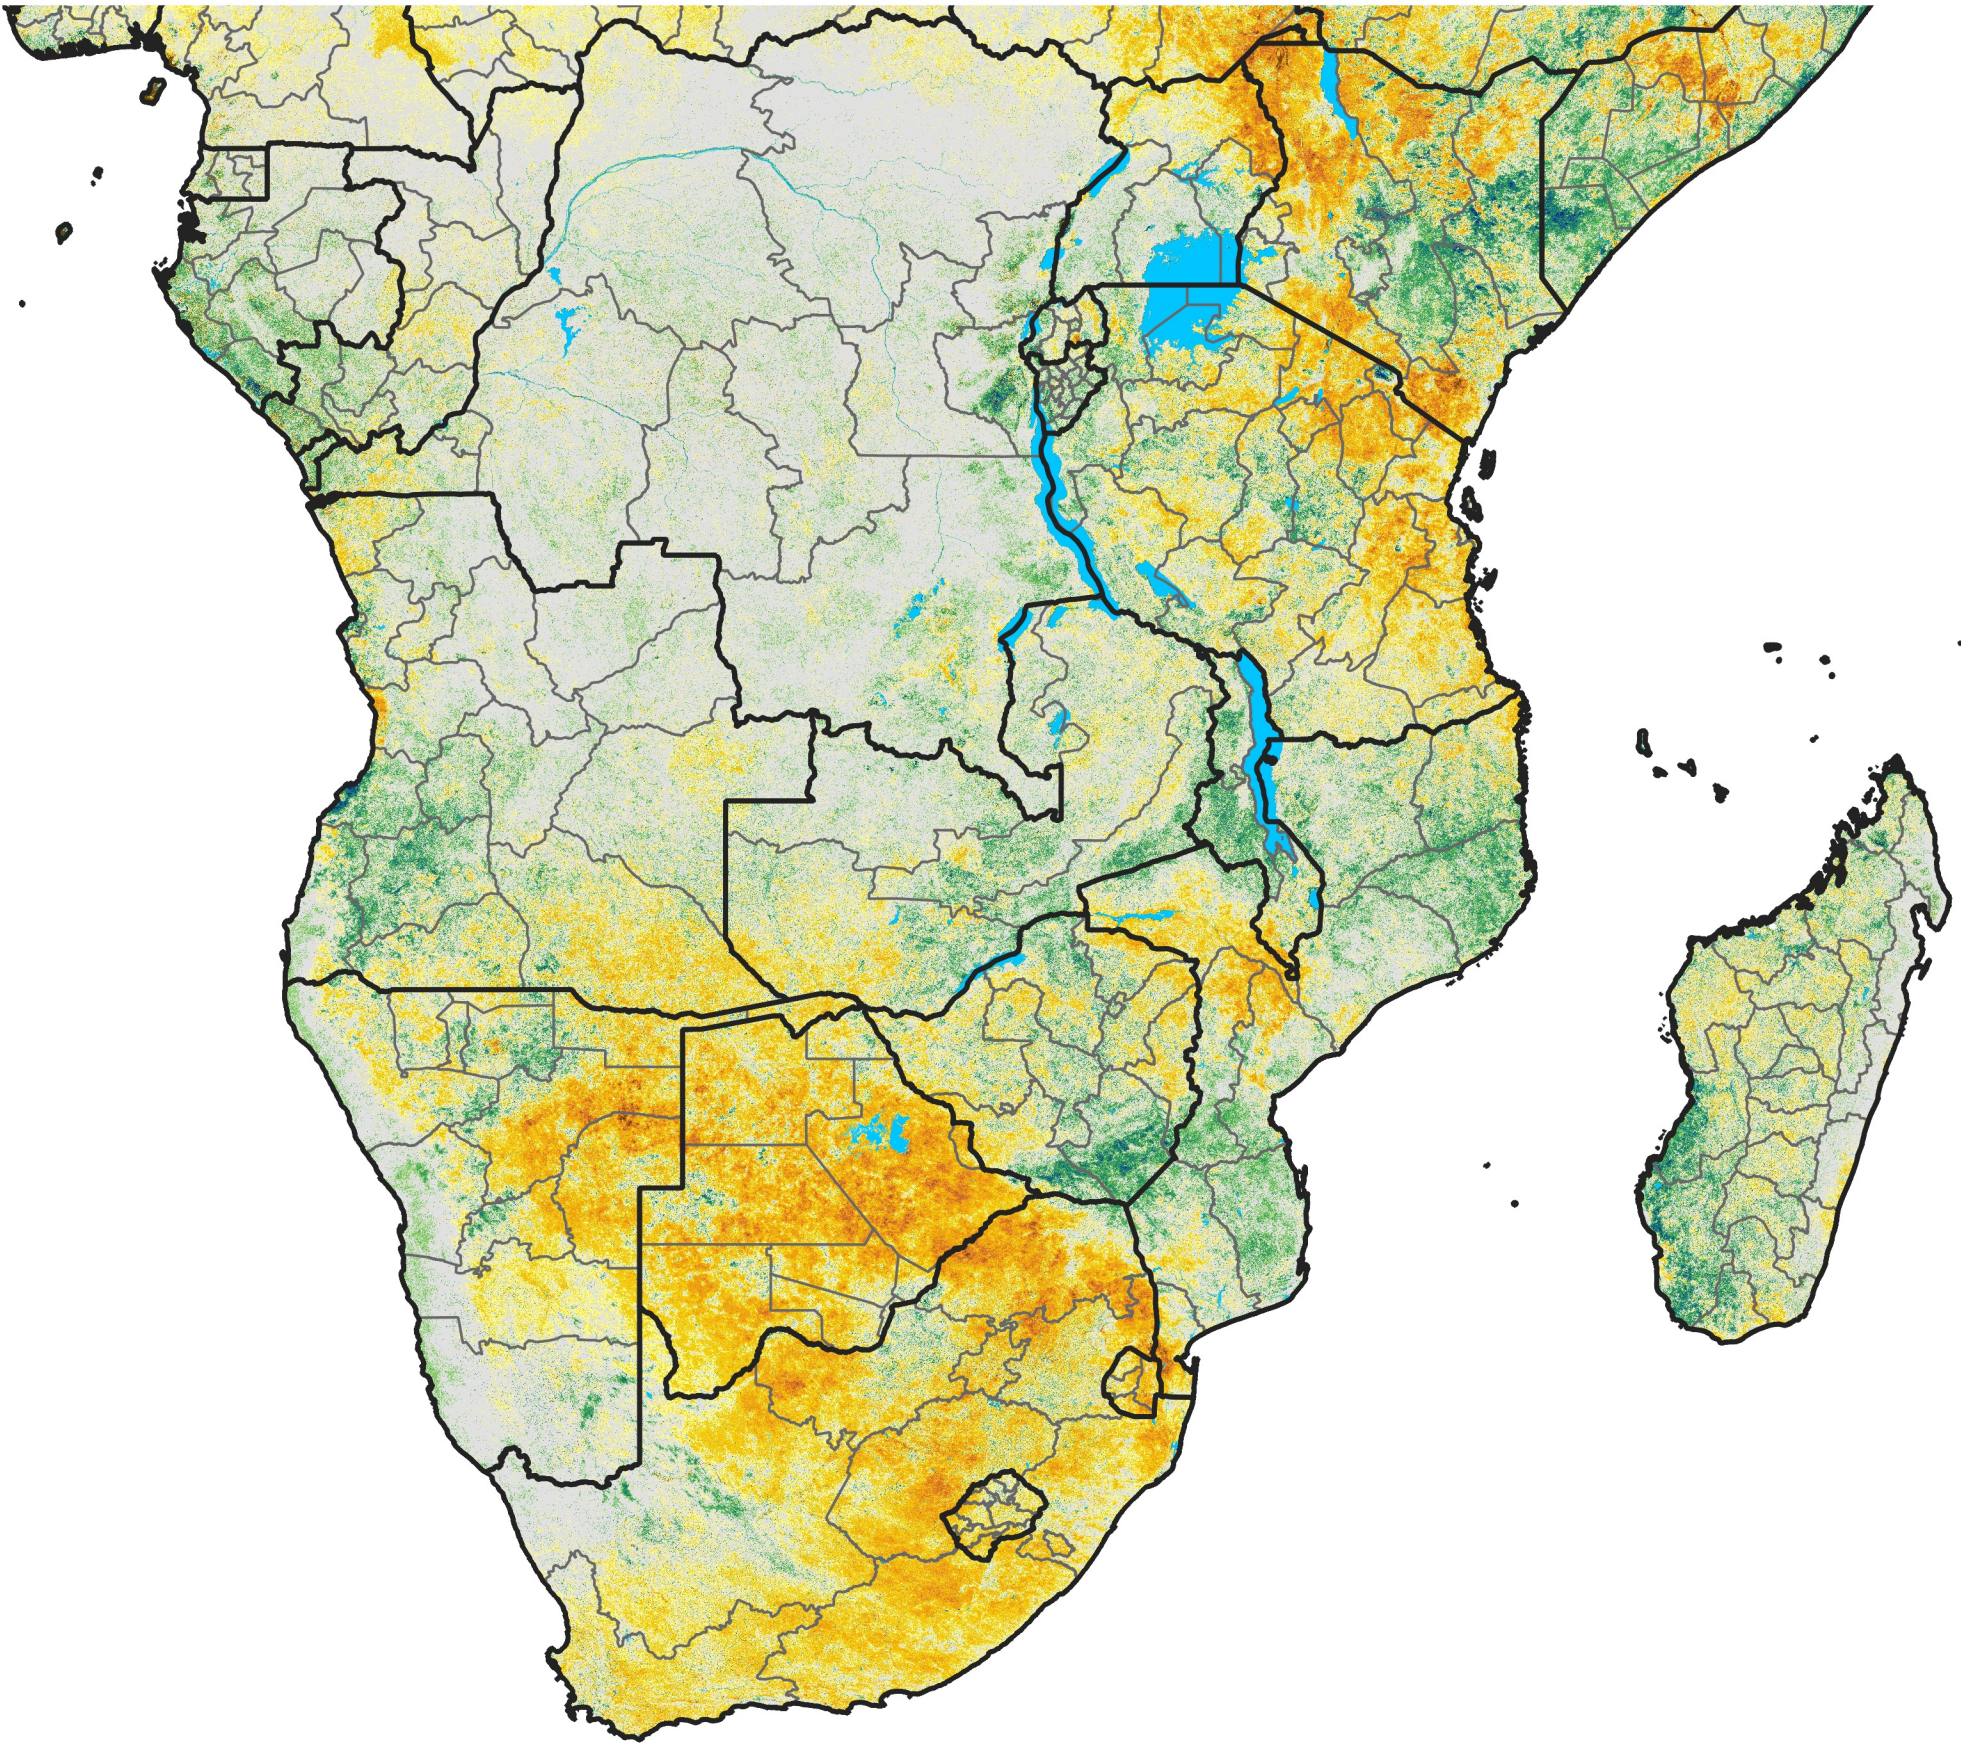

Southern Africa

Percent of Mean NDVI

2003 / mean (2003 - 2022)

Period 34 / December 01 - 10, 2003

Percent of Normal