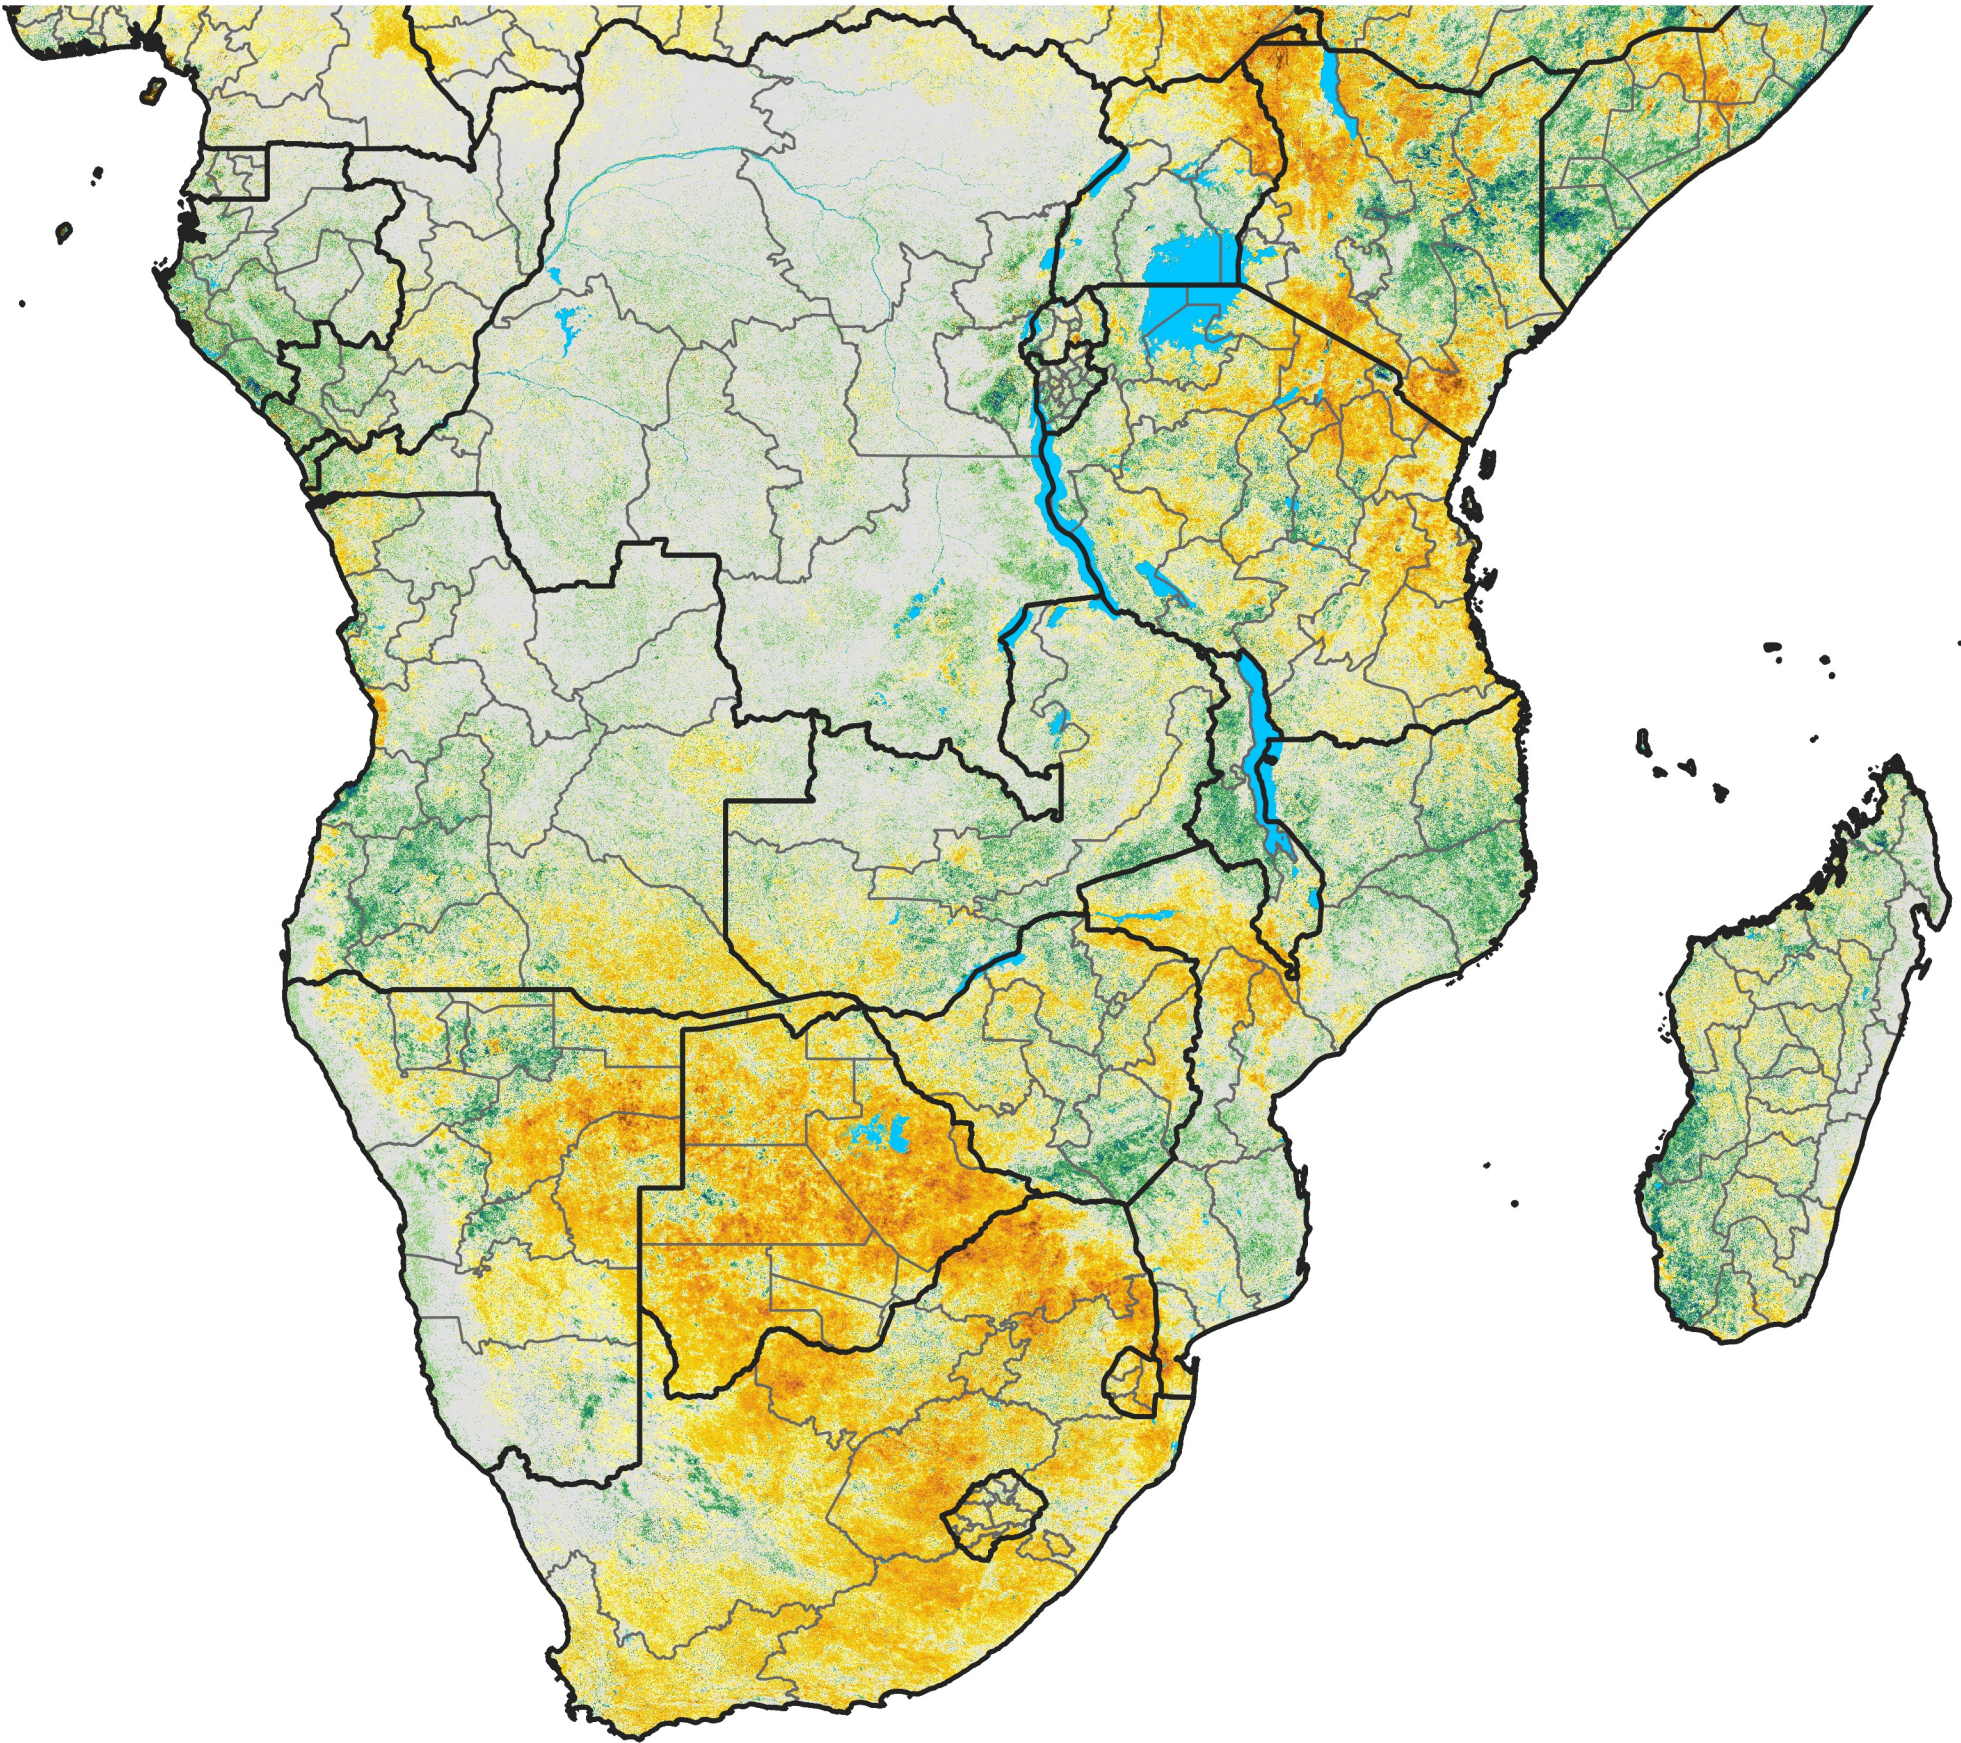

# Southern Africa

## Percent of Mean NDVI

2003 / mean (2003 - 2022)

Period 35 / December 11 - 20, 2003