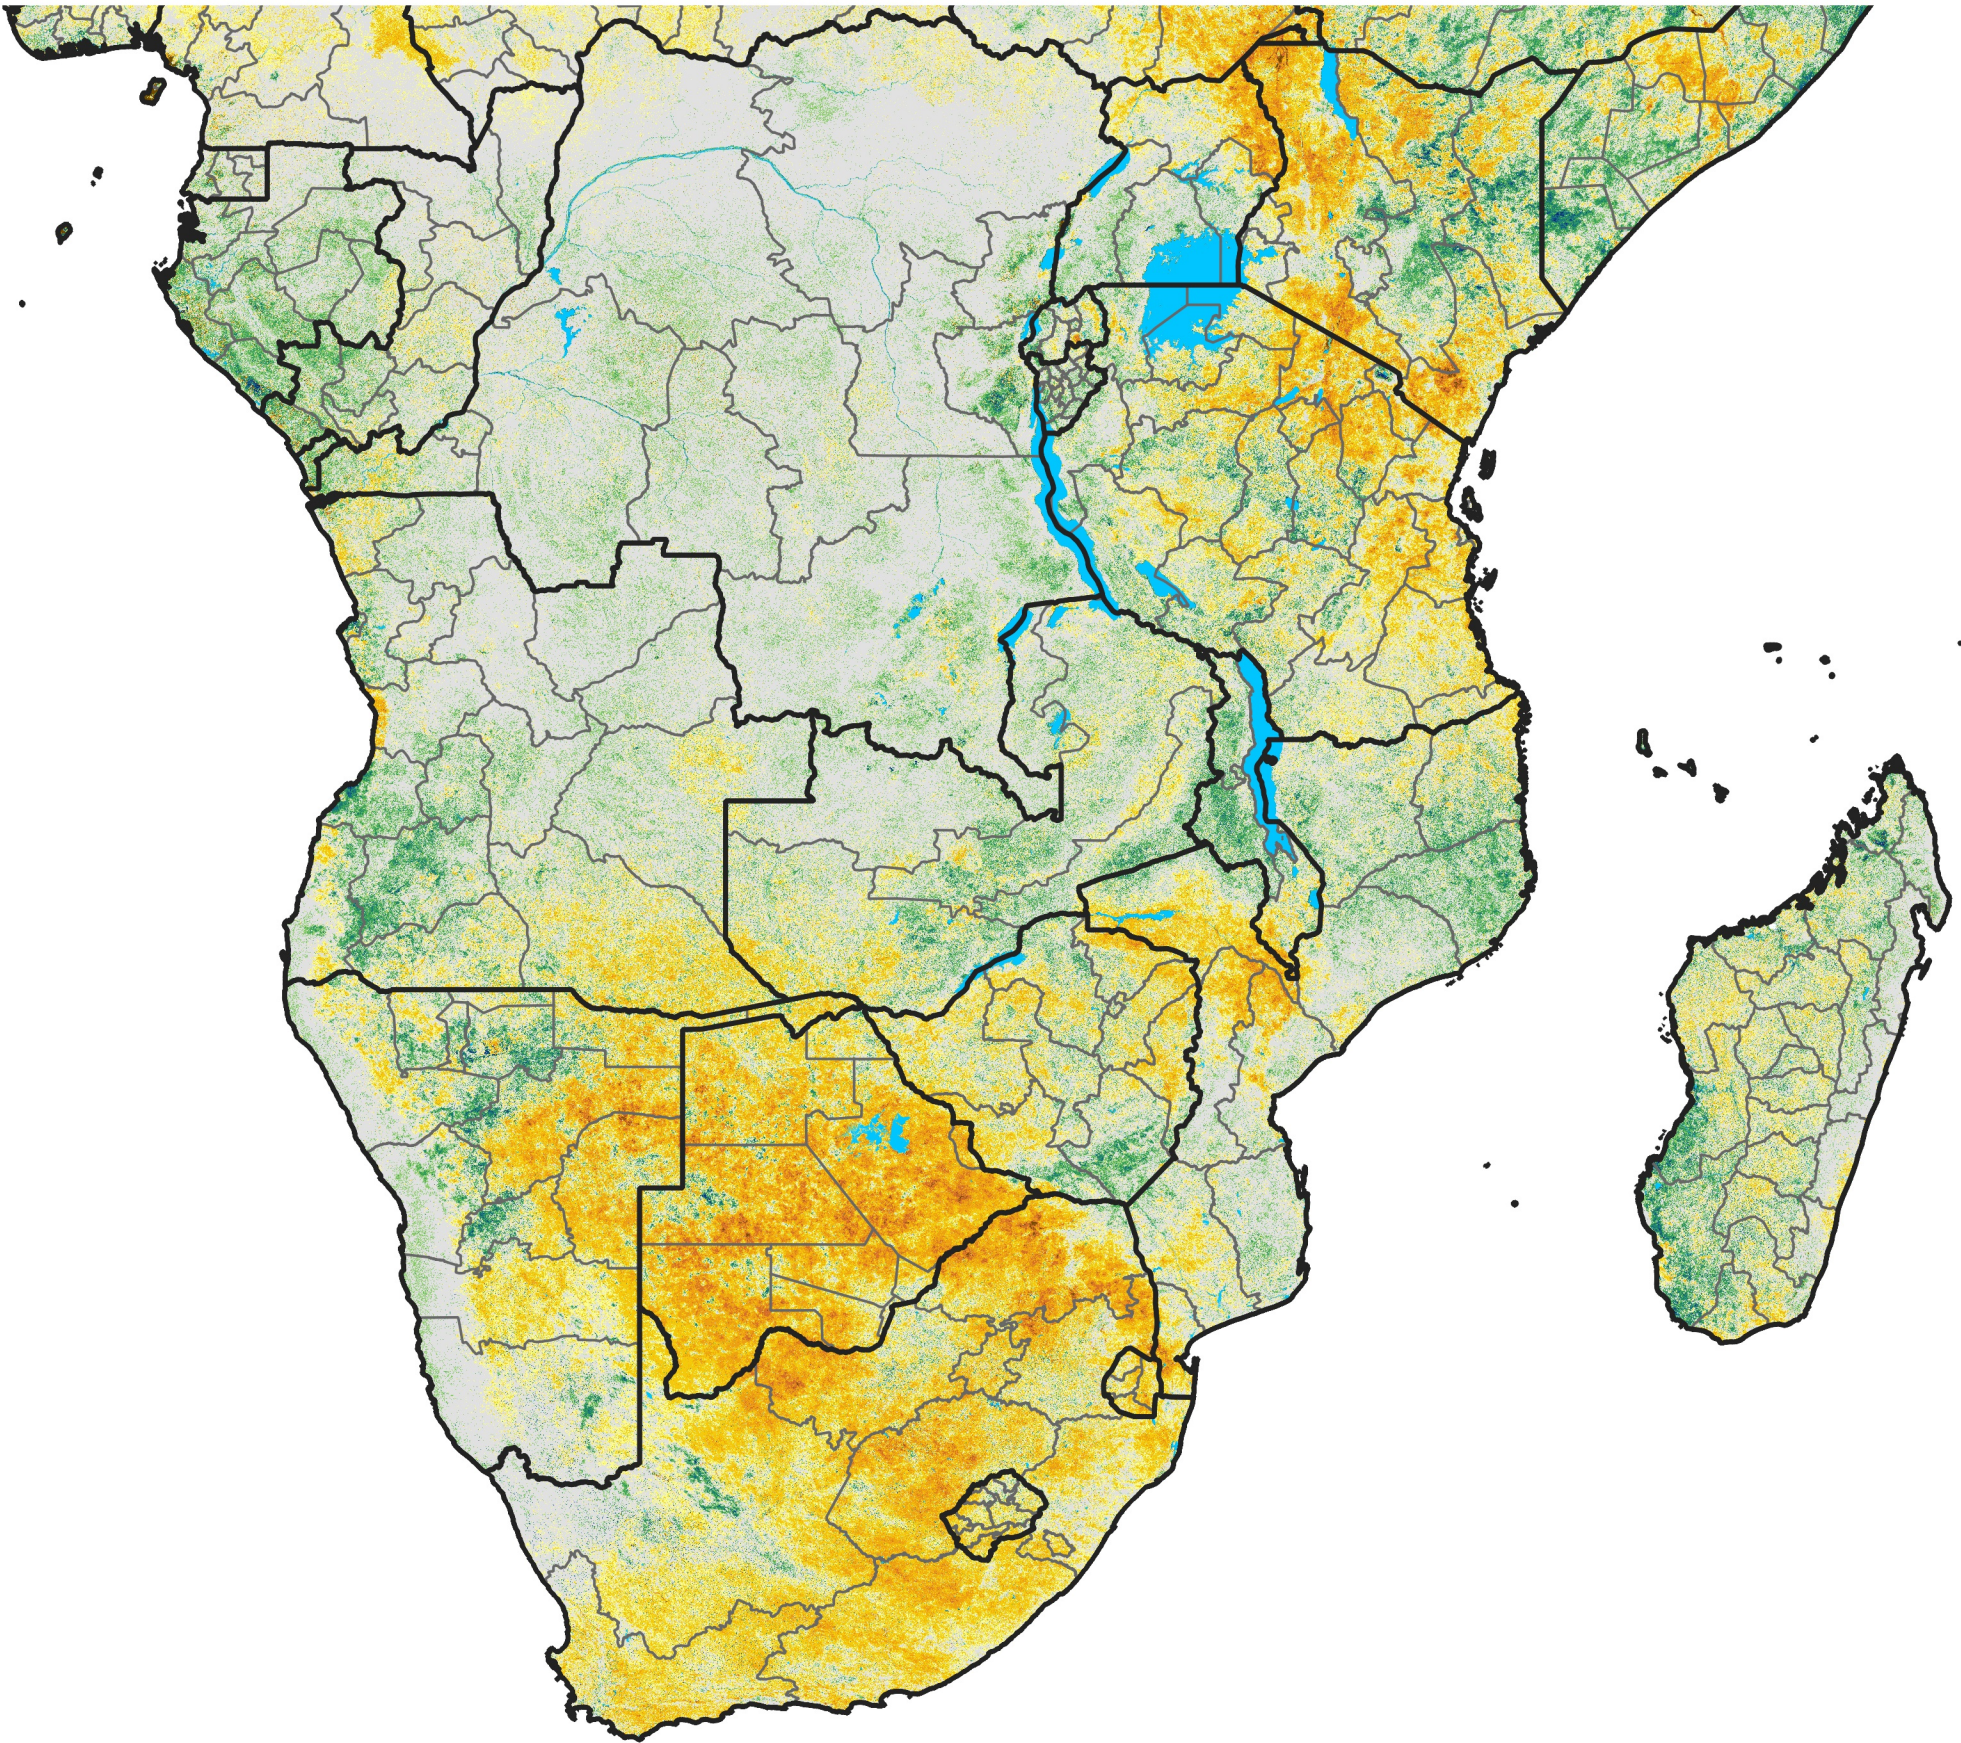

Southern Africa

Percent of Mean NDVI

2003 / mean (2003 - 2022)

Period 36 / December 21 - 31, 2003

Percent of Normal